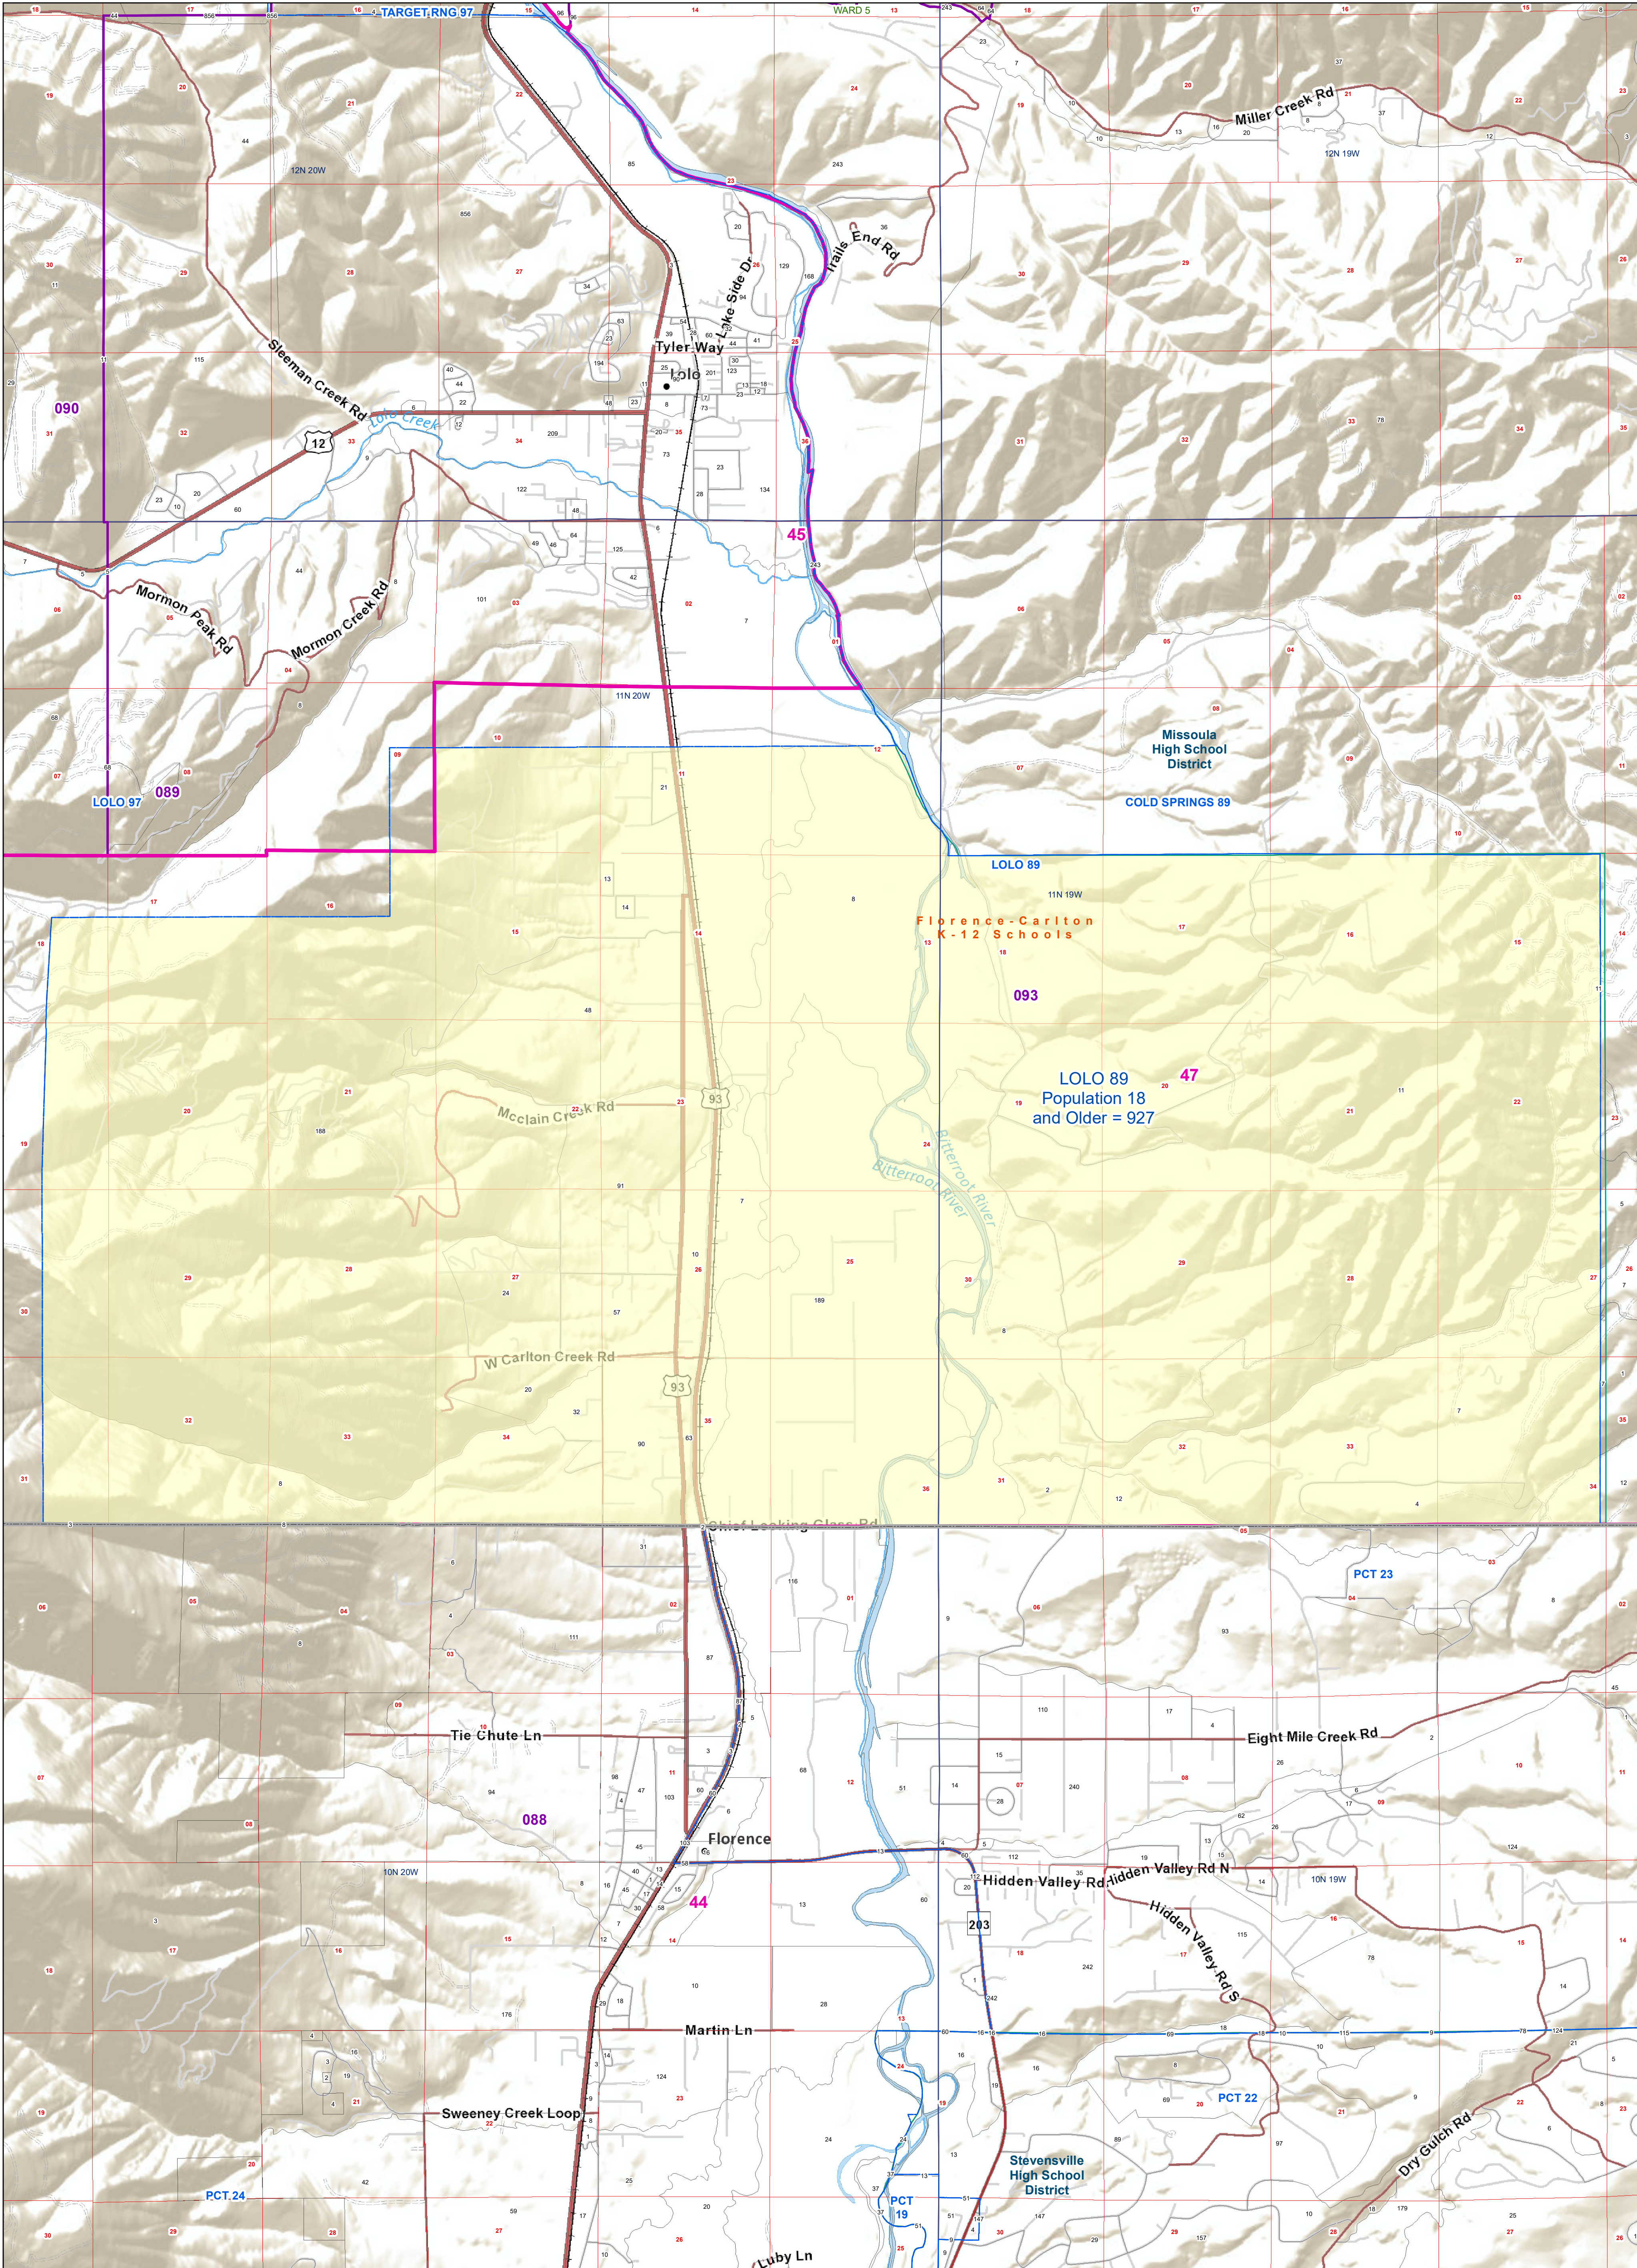

Missoula County: LOLO 89 Voting Precincts and Legislative Districts

- Voting Precincts
- Tribal Nations Reservations
- 2020 Census Blocks with Population 18 and Older Labeled
- Senate
- Secondary School Districts
- Township Boundary
- House
- Elementary School Districts
- Section Boundary
- Incorporated Cities and Towns
- Unified (K-12) School Districts
- Wards

Voting Precincts
 Montana State Library
 Created on 3/13/2023
 Meghan Burns | GeoEnabledElections@mt.gov
<https://geoenabled-elections-montana.hub.arcgis.com/>