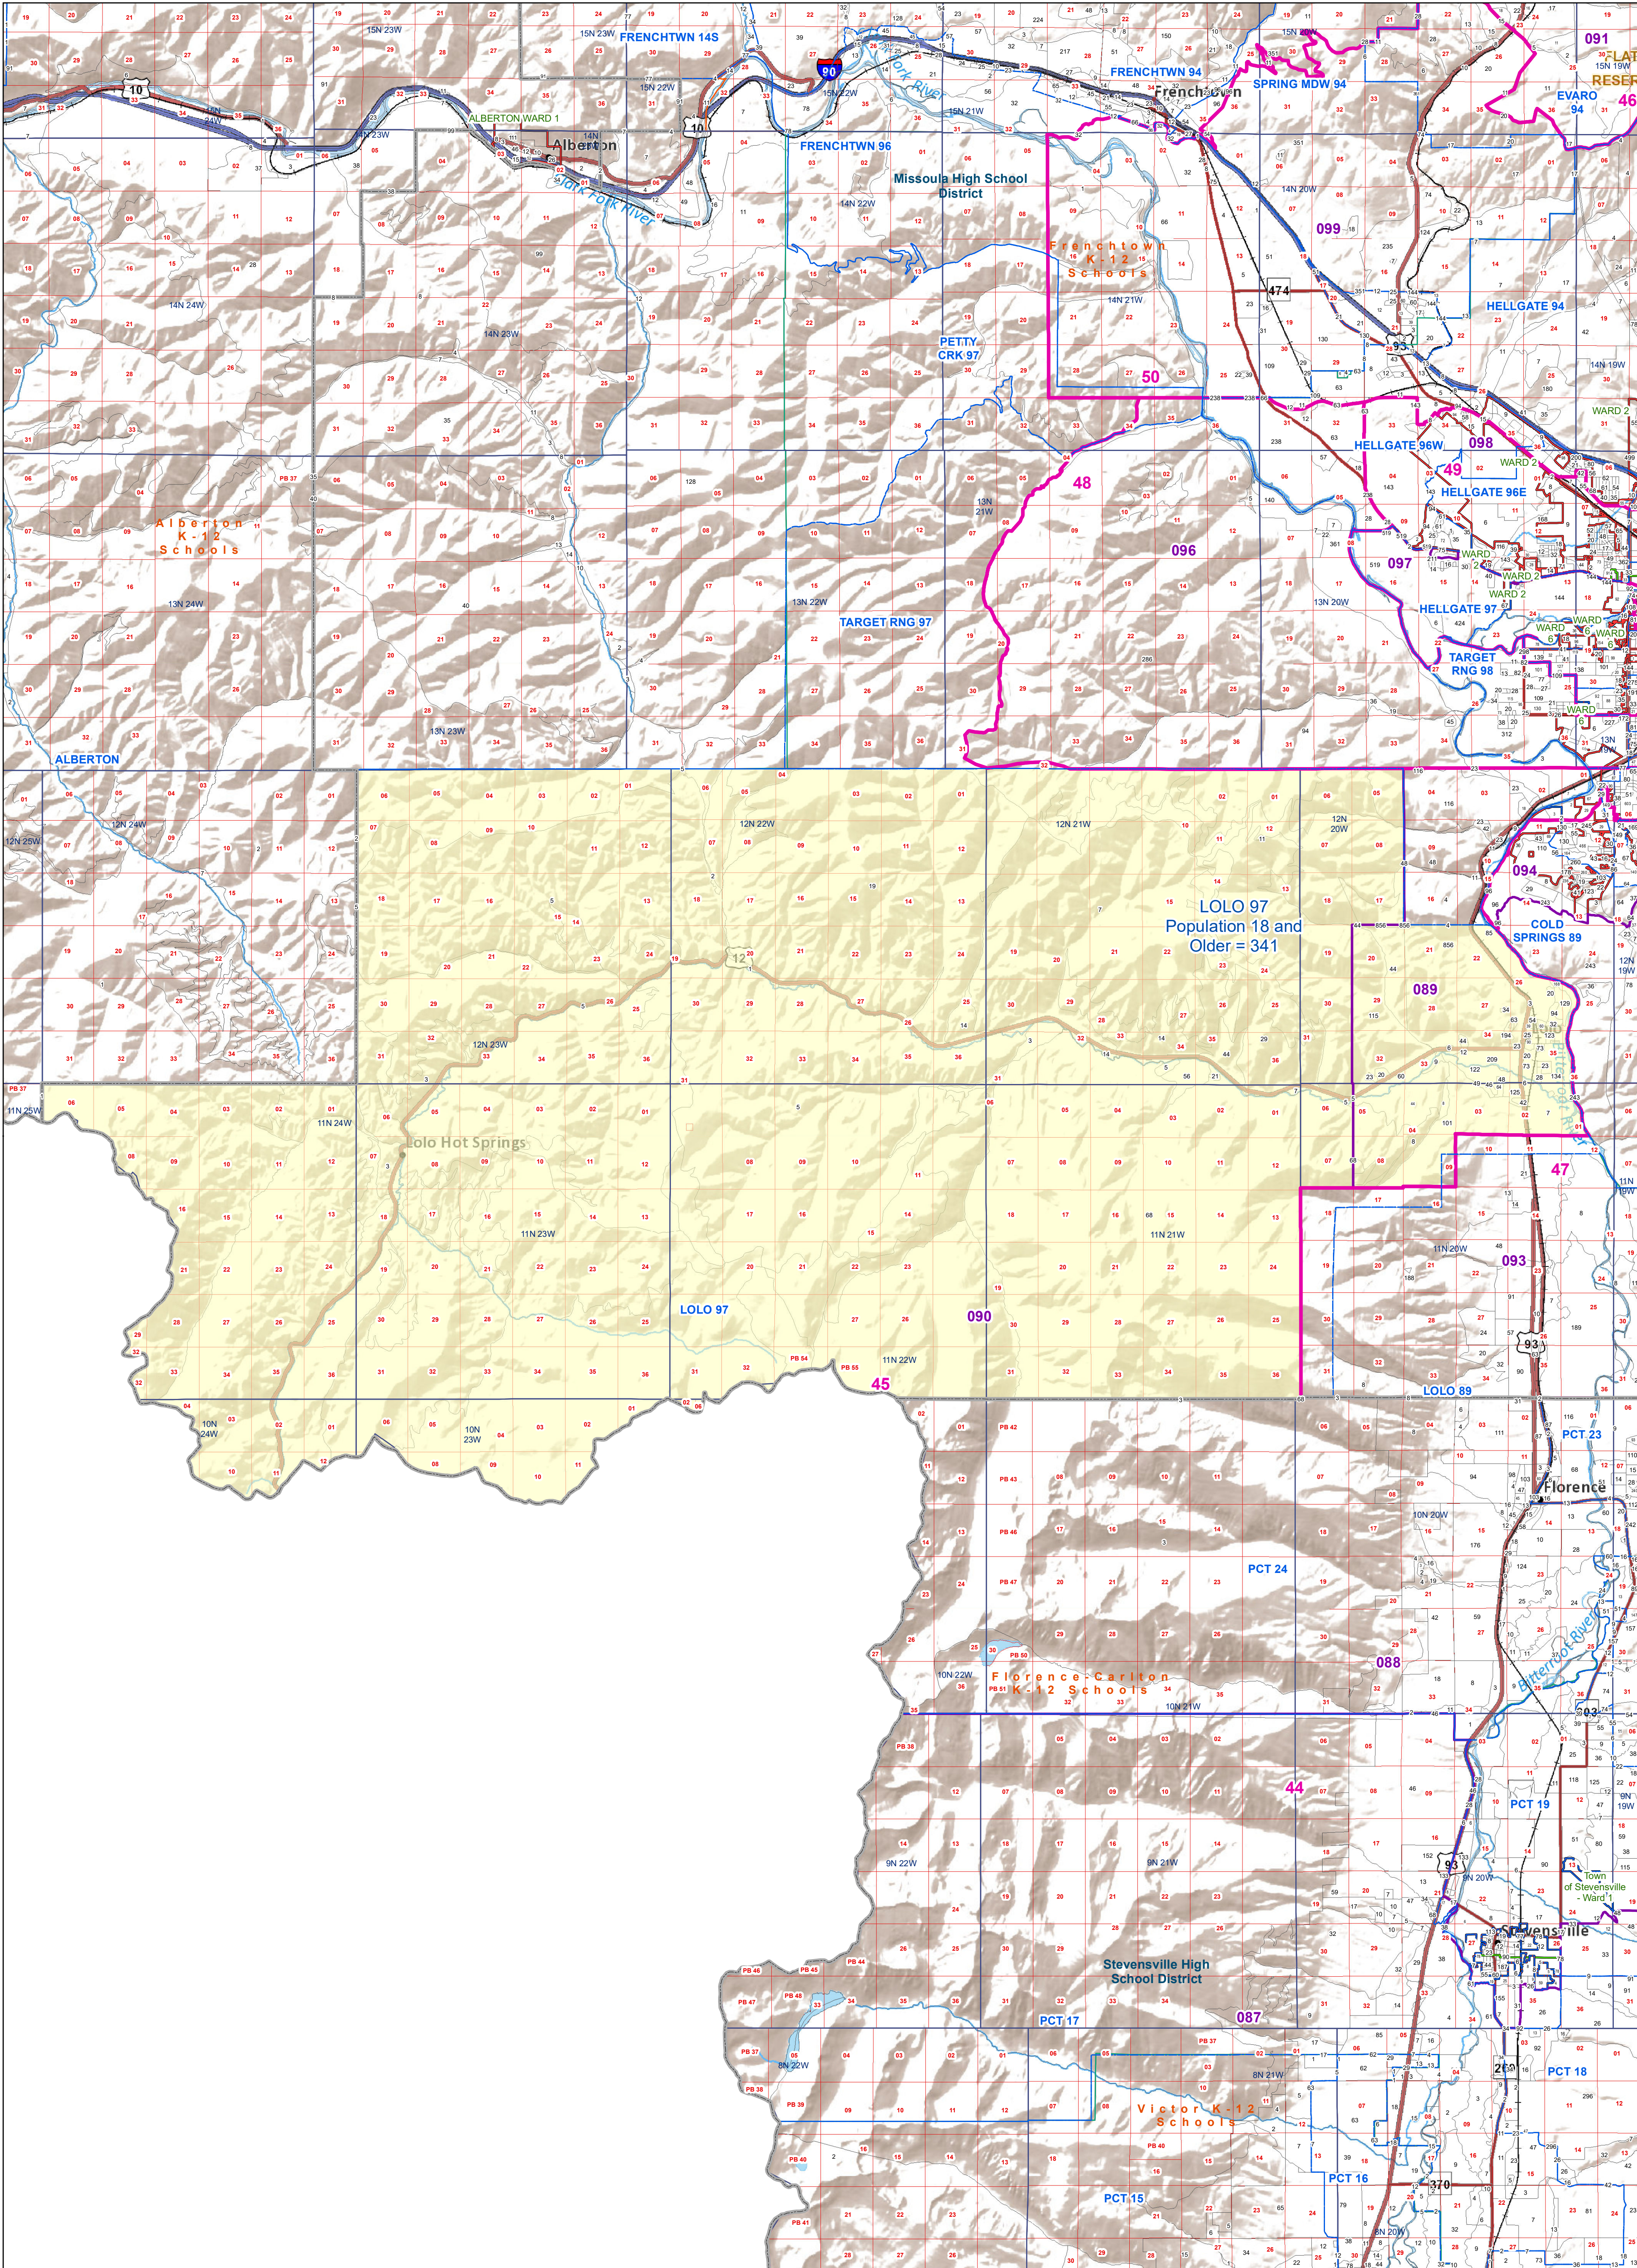

Missoula County: LOLO 97 Voting Precincts and Legislative Districts

LOLO 97
Population 18 and
Older = 341

- Voting Precincts
- Tribal Nations Reservations
- 2020 Census Blocks with Population 18 and Older Labeled
- Senate
- Secondary School Districts
- Township Boundary
- House
- Elementary School Districts
- Section Boundary
- Incorporated Cities and Towns
- Unified (K-12) School Districts
- Wards

Voting Precincts
Montana State Library
Created on 3/13/2023
Meghan Burns | GeoEnabledElections@mt.gov
<https://geoenabled-elections-montana.hub.arcgis.com/>