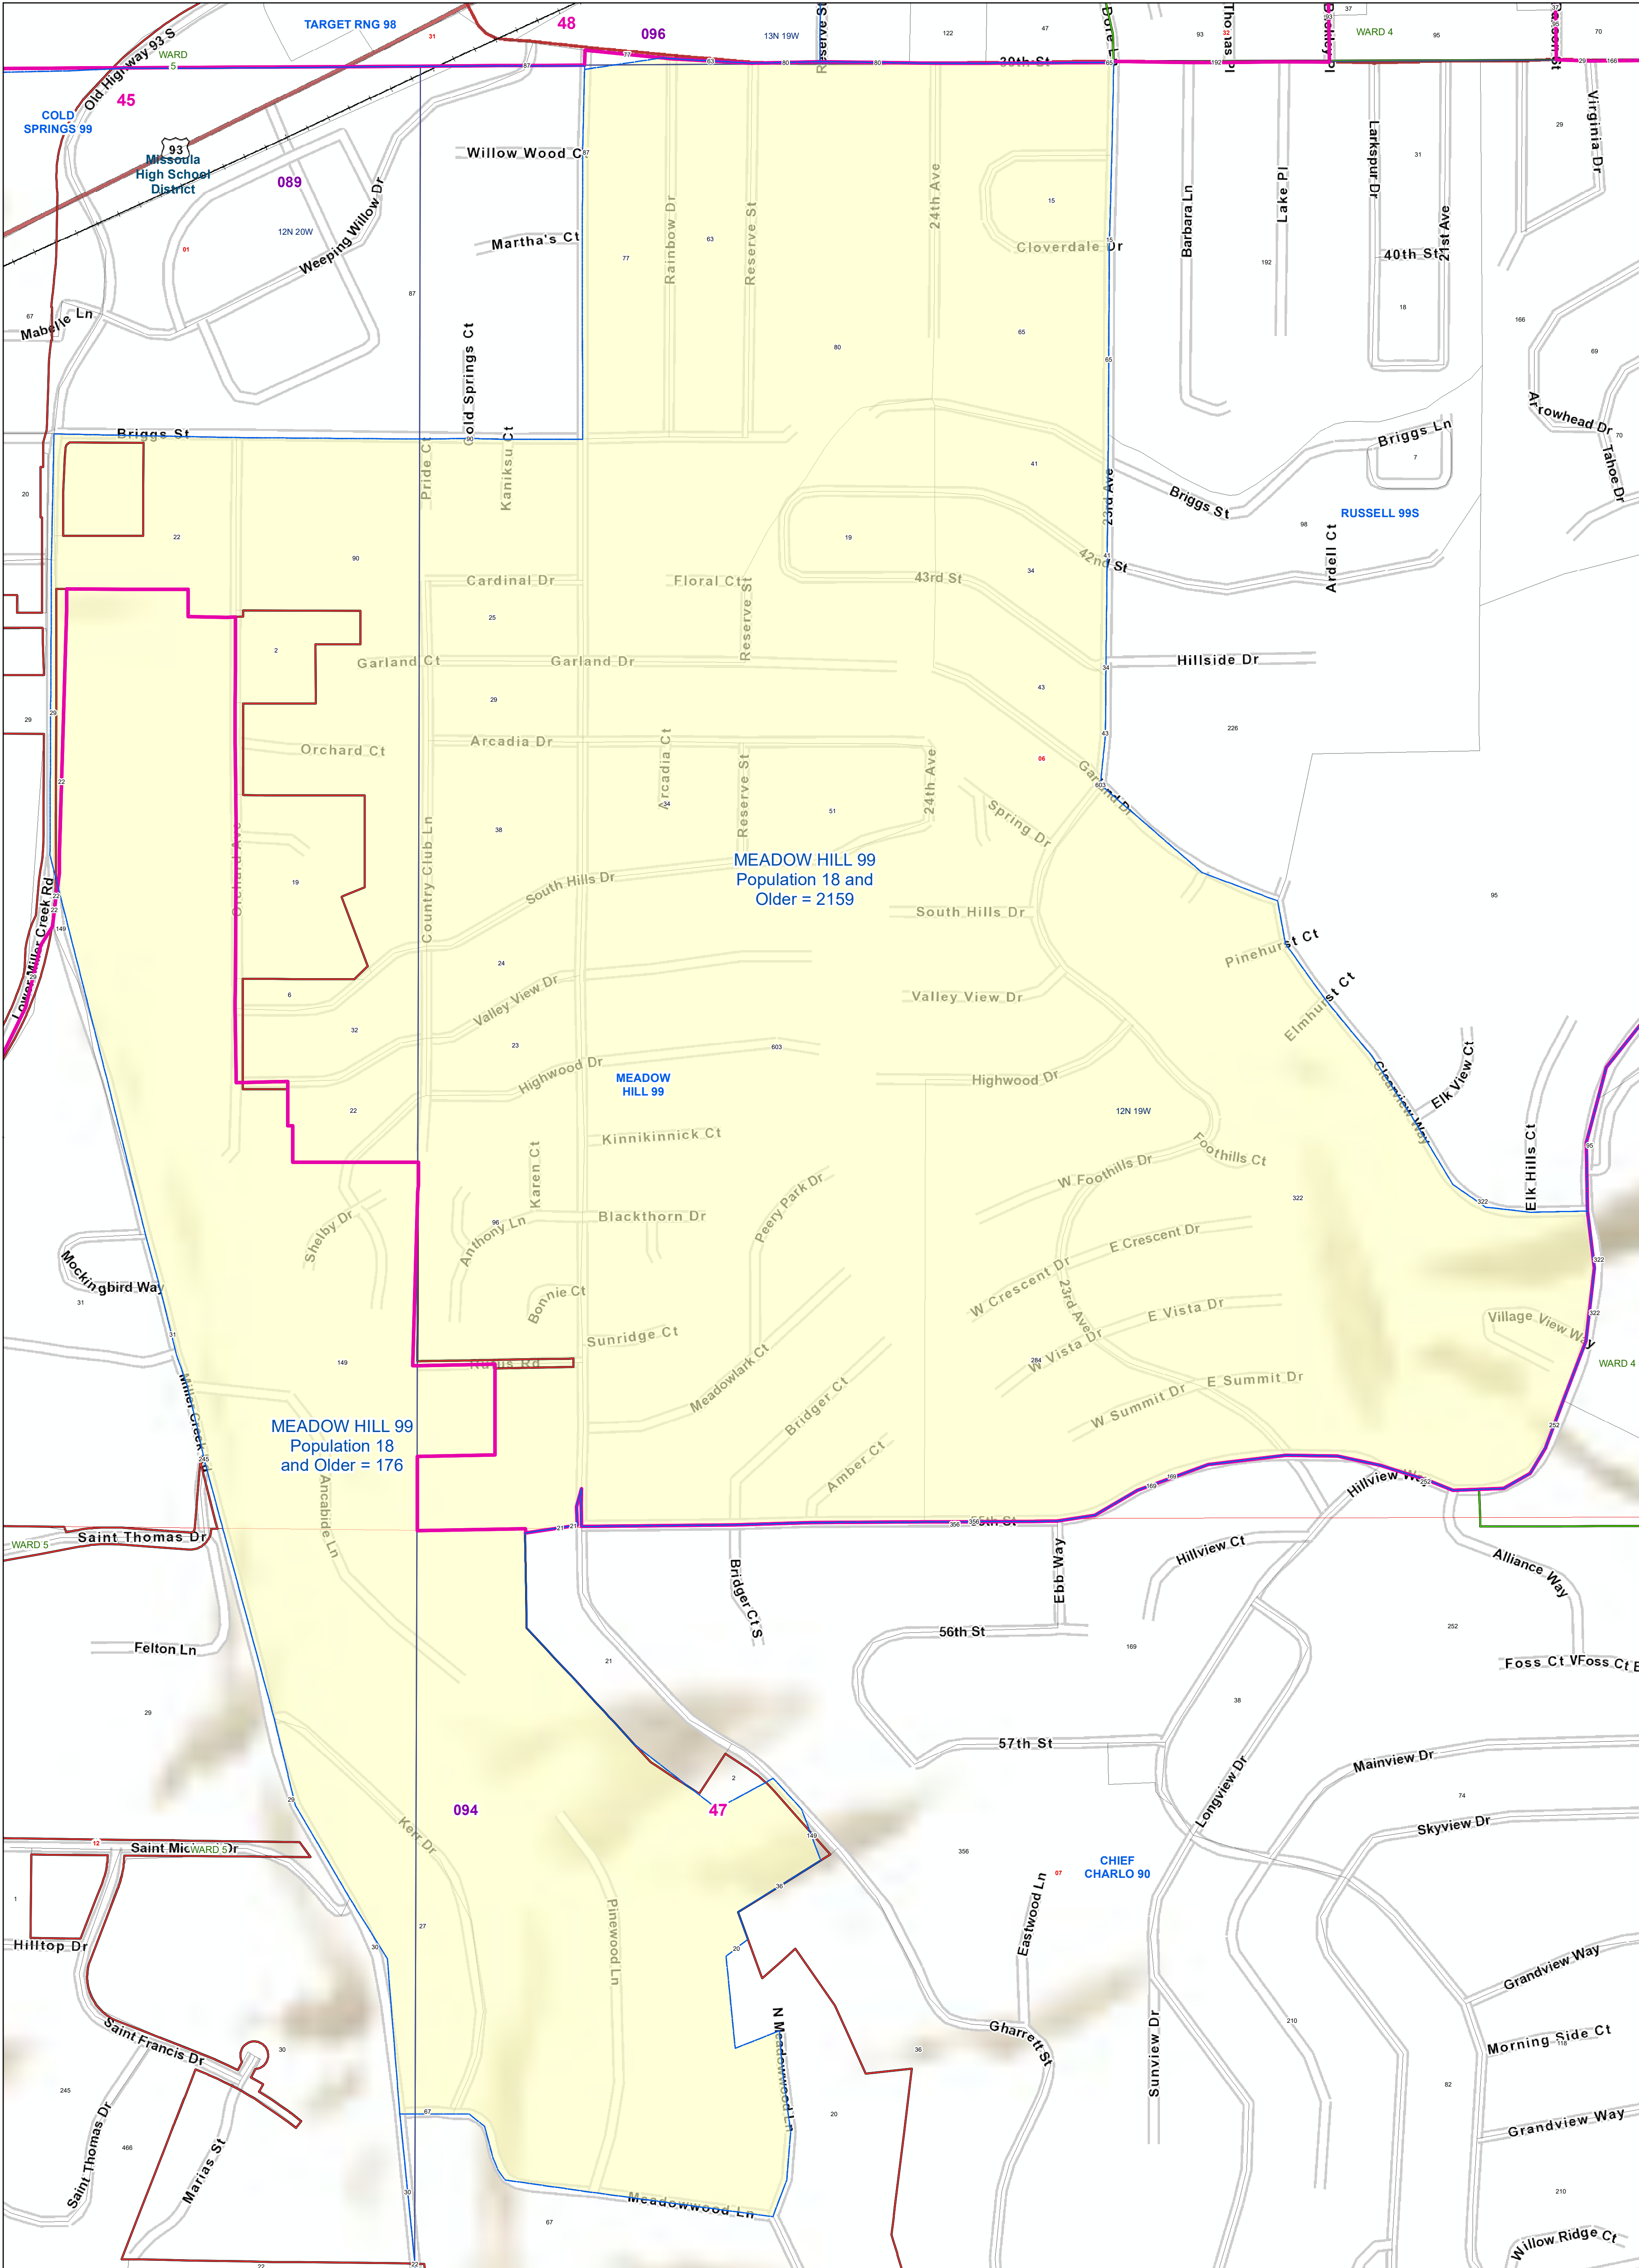

# Missoula County: MEADOW HILL 99 Voting Precincts and Legislative Districts

- Voting Precincts
- Tribal Nations Reservations
- 2020 Census Blocks with Population 18 and Older Labeled
- Senate
- Secondary School Districts
- Township Boundary
- House
- Elementary School Districts
- Section Boundary
- Incorporated Cities and Towns
- Unified (K-12) School Districts
- Wards