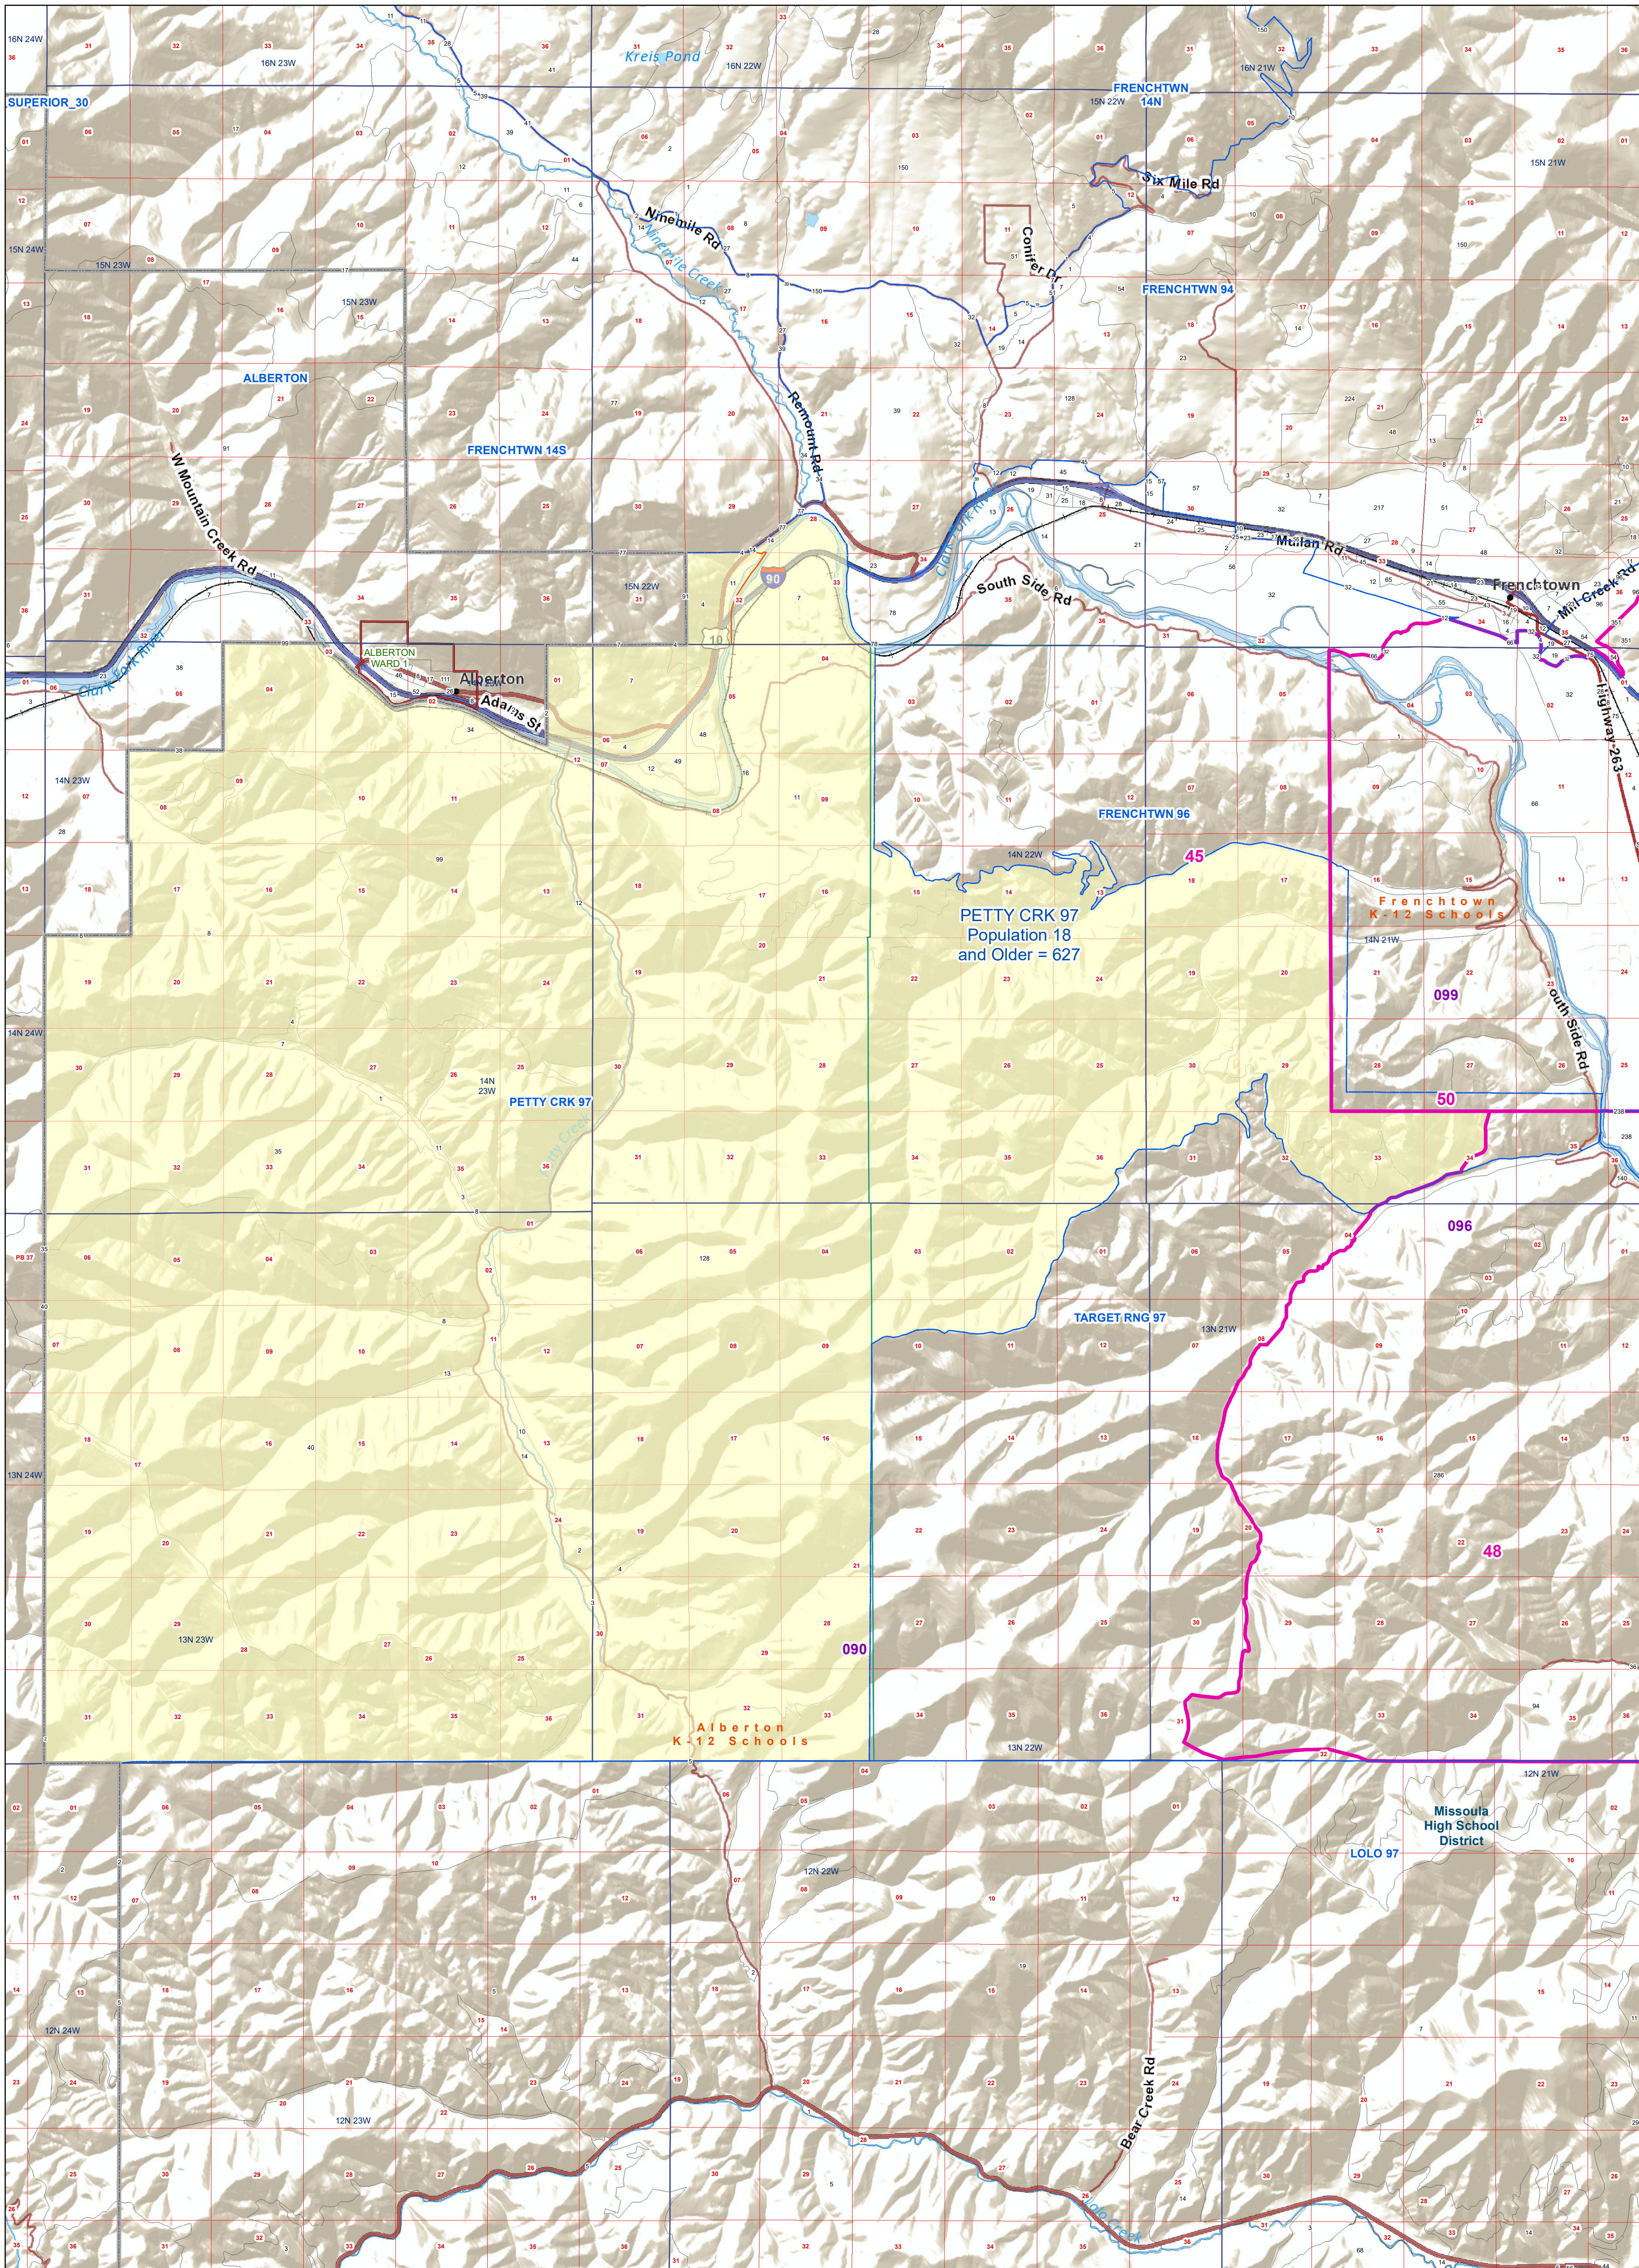

Missoula County: PETTY CRK 97 Voting Precincts and Legislative Districts

- Voting Precincts
- Tribal Nations Reservations
- 2020 Census Blocks with Population 18 and Older Labeled
- Senate
- Secondary School Districts
- Township Boundary
- House
- Elementary School Districts
- Unified (K-12) School Districts
- Section Boundary
- Incorporated Cities and Towns
- Wards

Voting Precincts
 Montana State Library
 Created on 3/13/2023
 Meghan Burns | GeoEnabledElections@mt.gov
<https://geoenabled-elections-montana.hub.arcgis.com/>