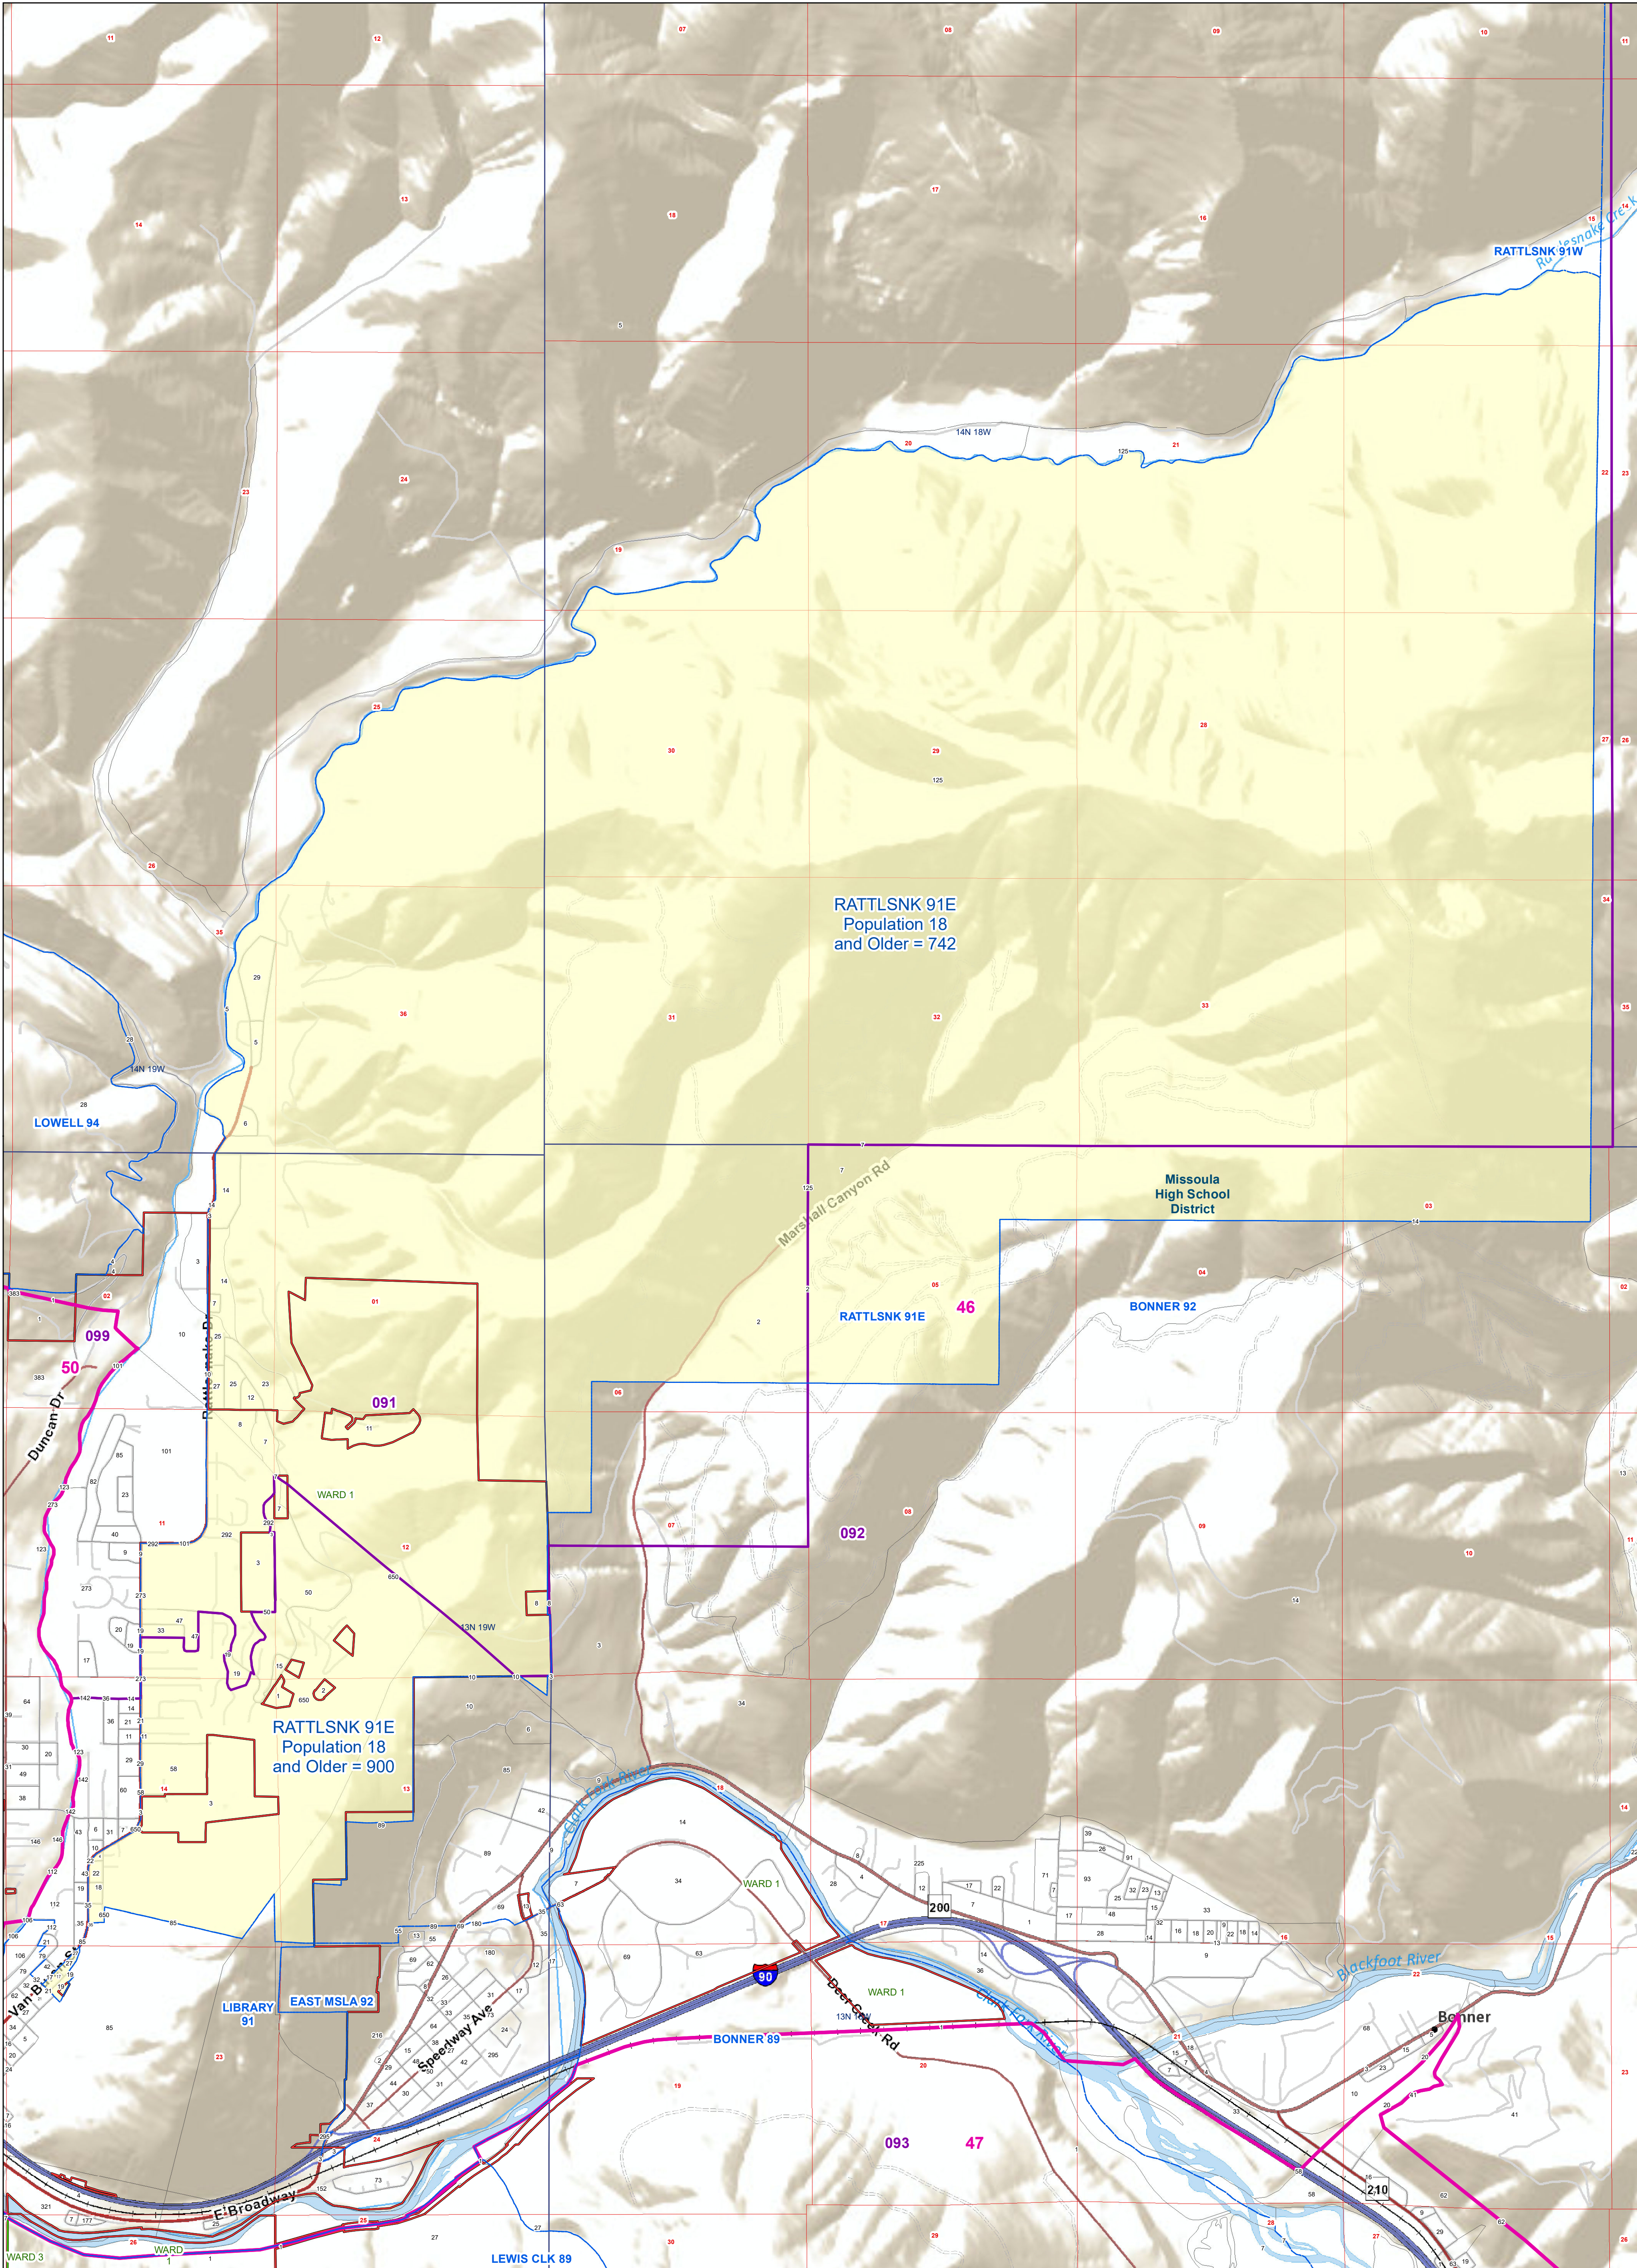

Missoula County: RATTLSNK 91E Voting Precincts and Legislative Districts

- Voting Precincts
- Tribal Nations Reservations
- 2020 Census Blocks with Population 18 and Older Labeled
- Senate
- Secondary School Districts
- Township Boundary
- House
- Elementary School Districts
- Unified (K-12) School Districts
- Incorporated Cities and Towns
- Wards
- Section Boundary

Voting Precincts
 Montana State Library
 Created on 3/13/2023
 Meghan Burns | GeoEnabledElections@mt.gov
<https://geoenabled-elections-montana.hub.arcgis.com/>