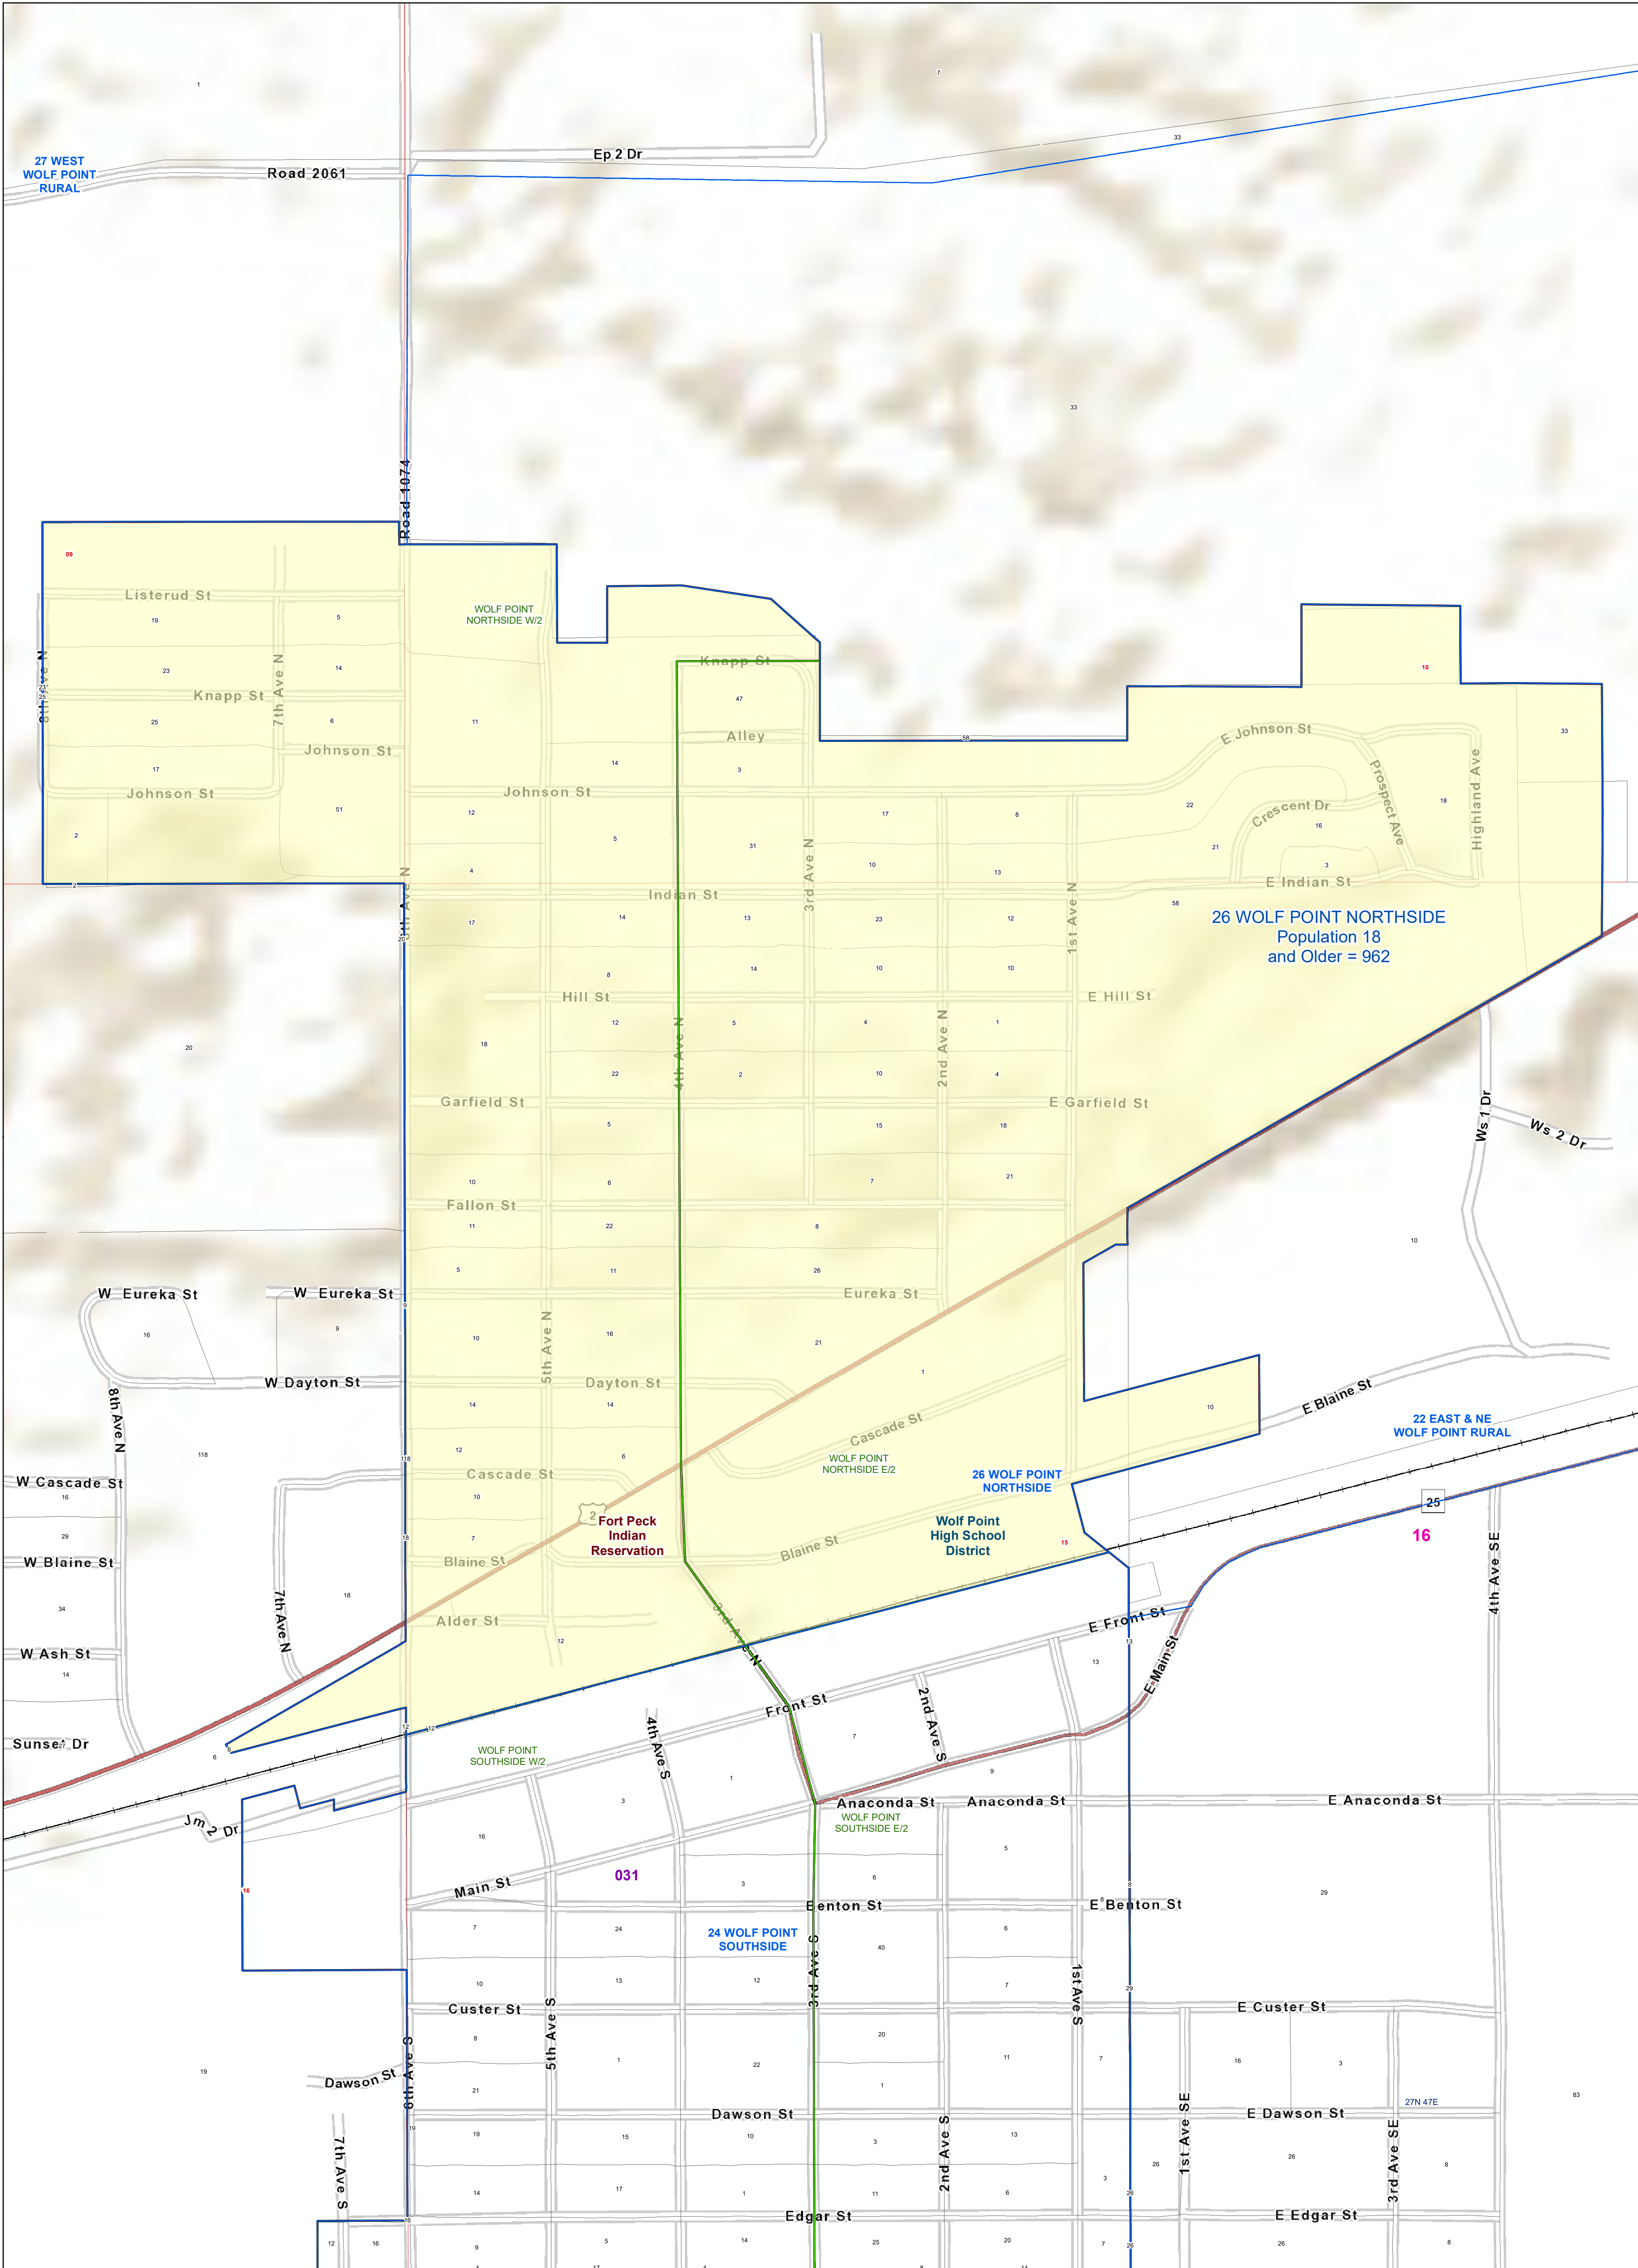

# Roosevelt County: 26 WOLF POINT NORTHSIDE

## Voting Precincts and Legislative Districts

- Voting Precincts
- Tribal Nations Reservations
- 2020 Census Blocks with Population 18 and Older Labeled
- Senate
- Secondary School Districts
- Township Boundary
- House
- Elementary School Districts
- Section Boundary
- Incorporated Cities and Towns
- Unified (K-12) School Districts
- Wards