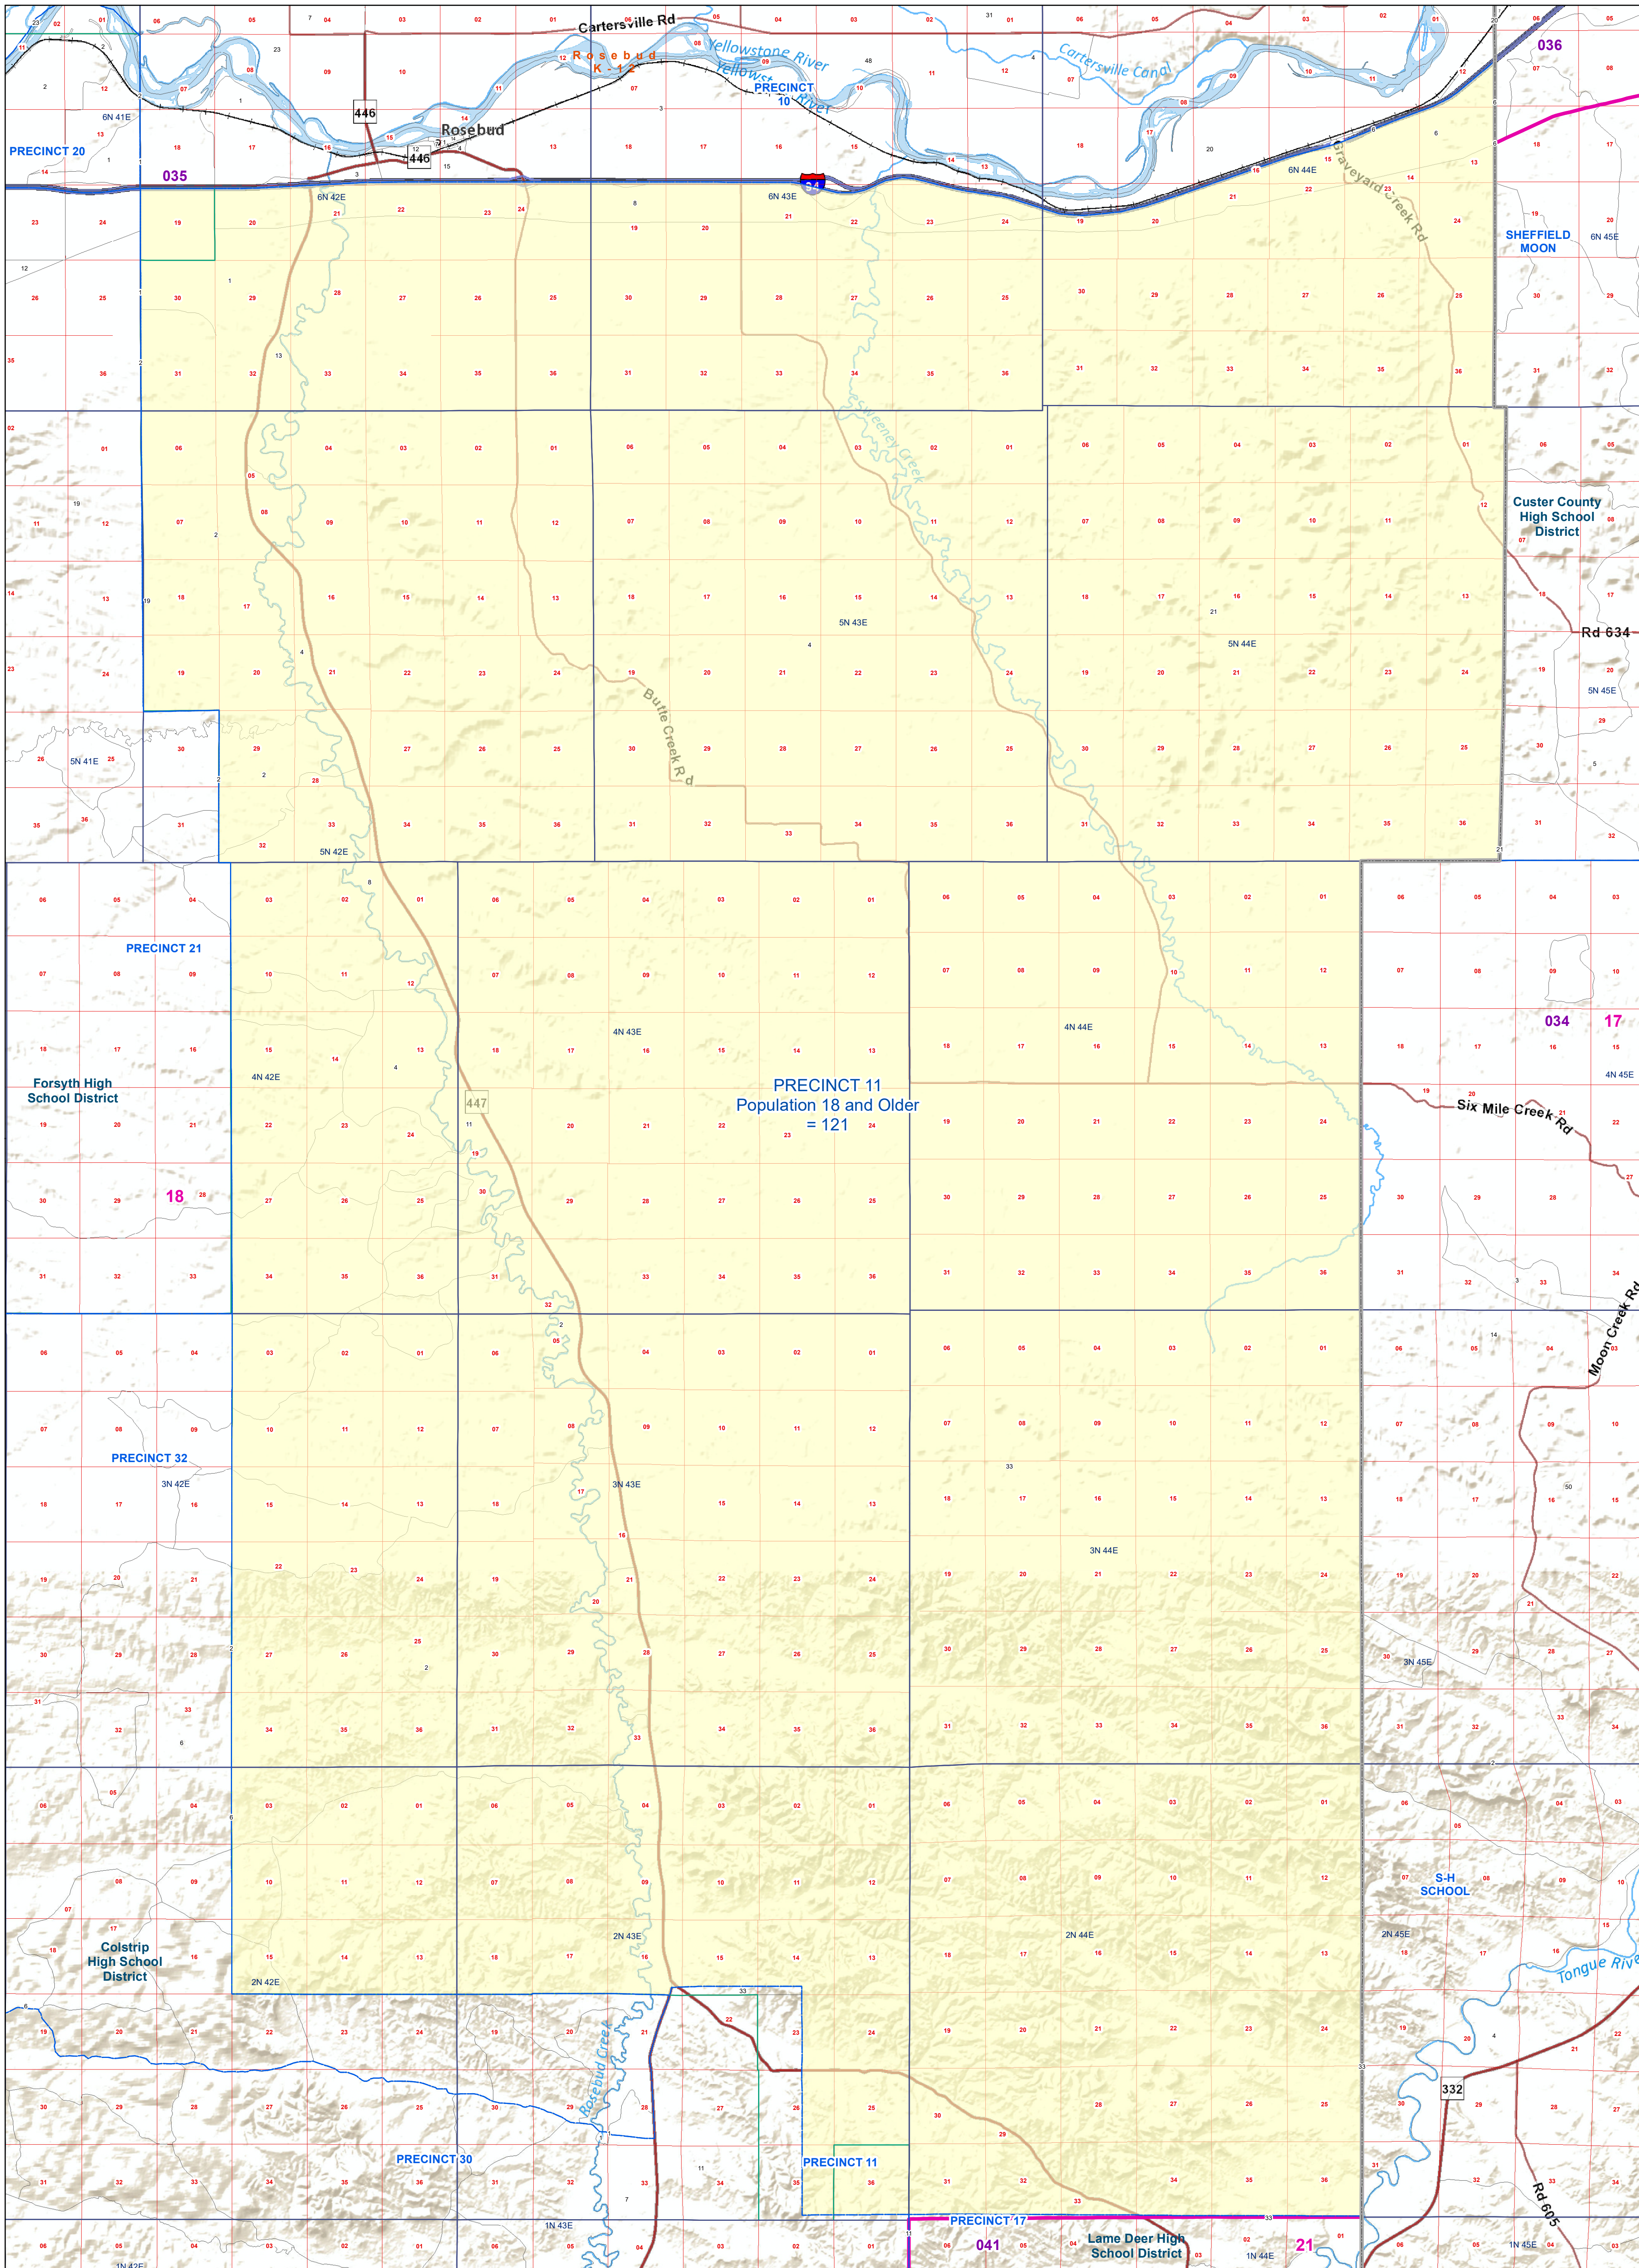

Rosebud County: PRECINCT 11

Voting Precincts and Legislative Districts

- Voting Precincts
- Tribal Nations Reservations
- 2020 Census Blocks with Population 18 and Older Labeled
- Secondary School Districts
- Township Boundary
- House
- Elementary School Districts
- Section Boundary
- Incorporated Cities and Towns
- Unified (K-12) School Districts
- Wards

Voting Precincts
 Montana State Library
 Created on 3/13/2023
 Meghan Burns | GeoEnabledElections@mt.gov
<https://geoenabled-elections-montana.hub.arcgis.com/>