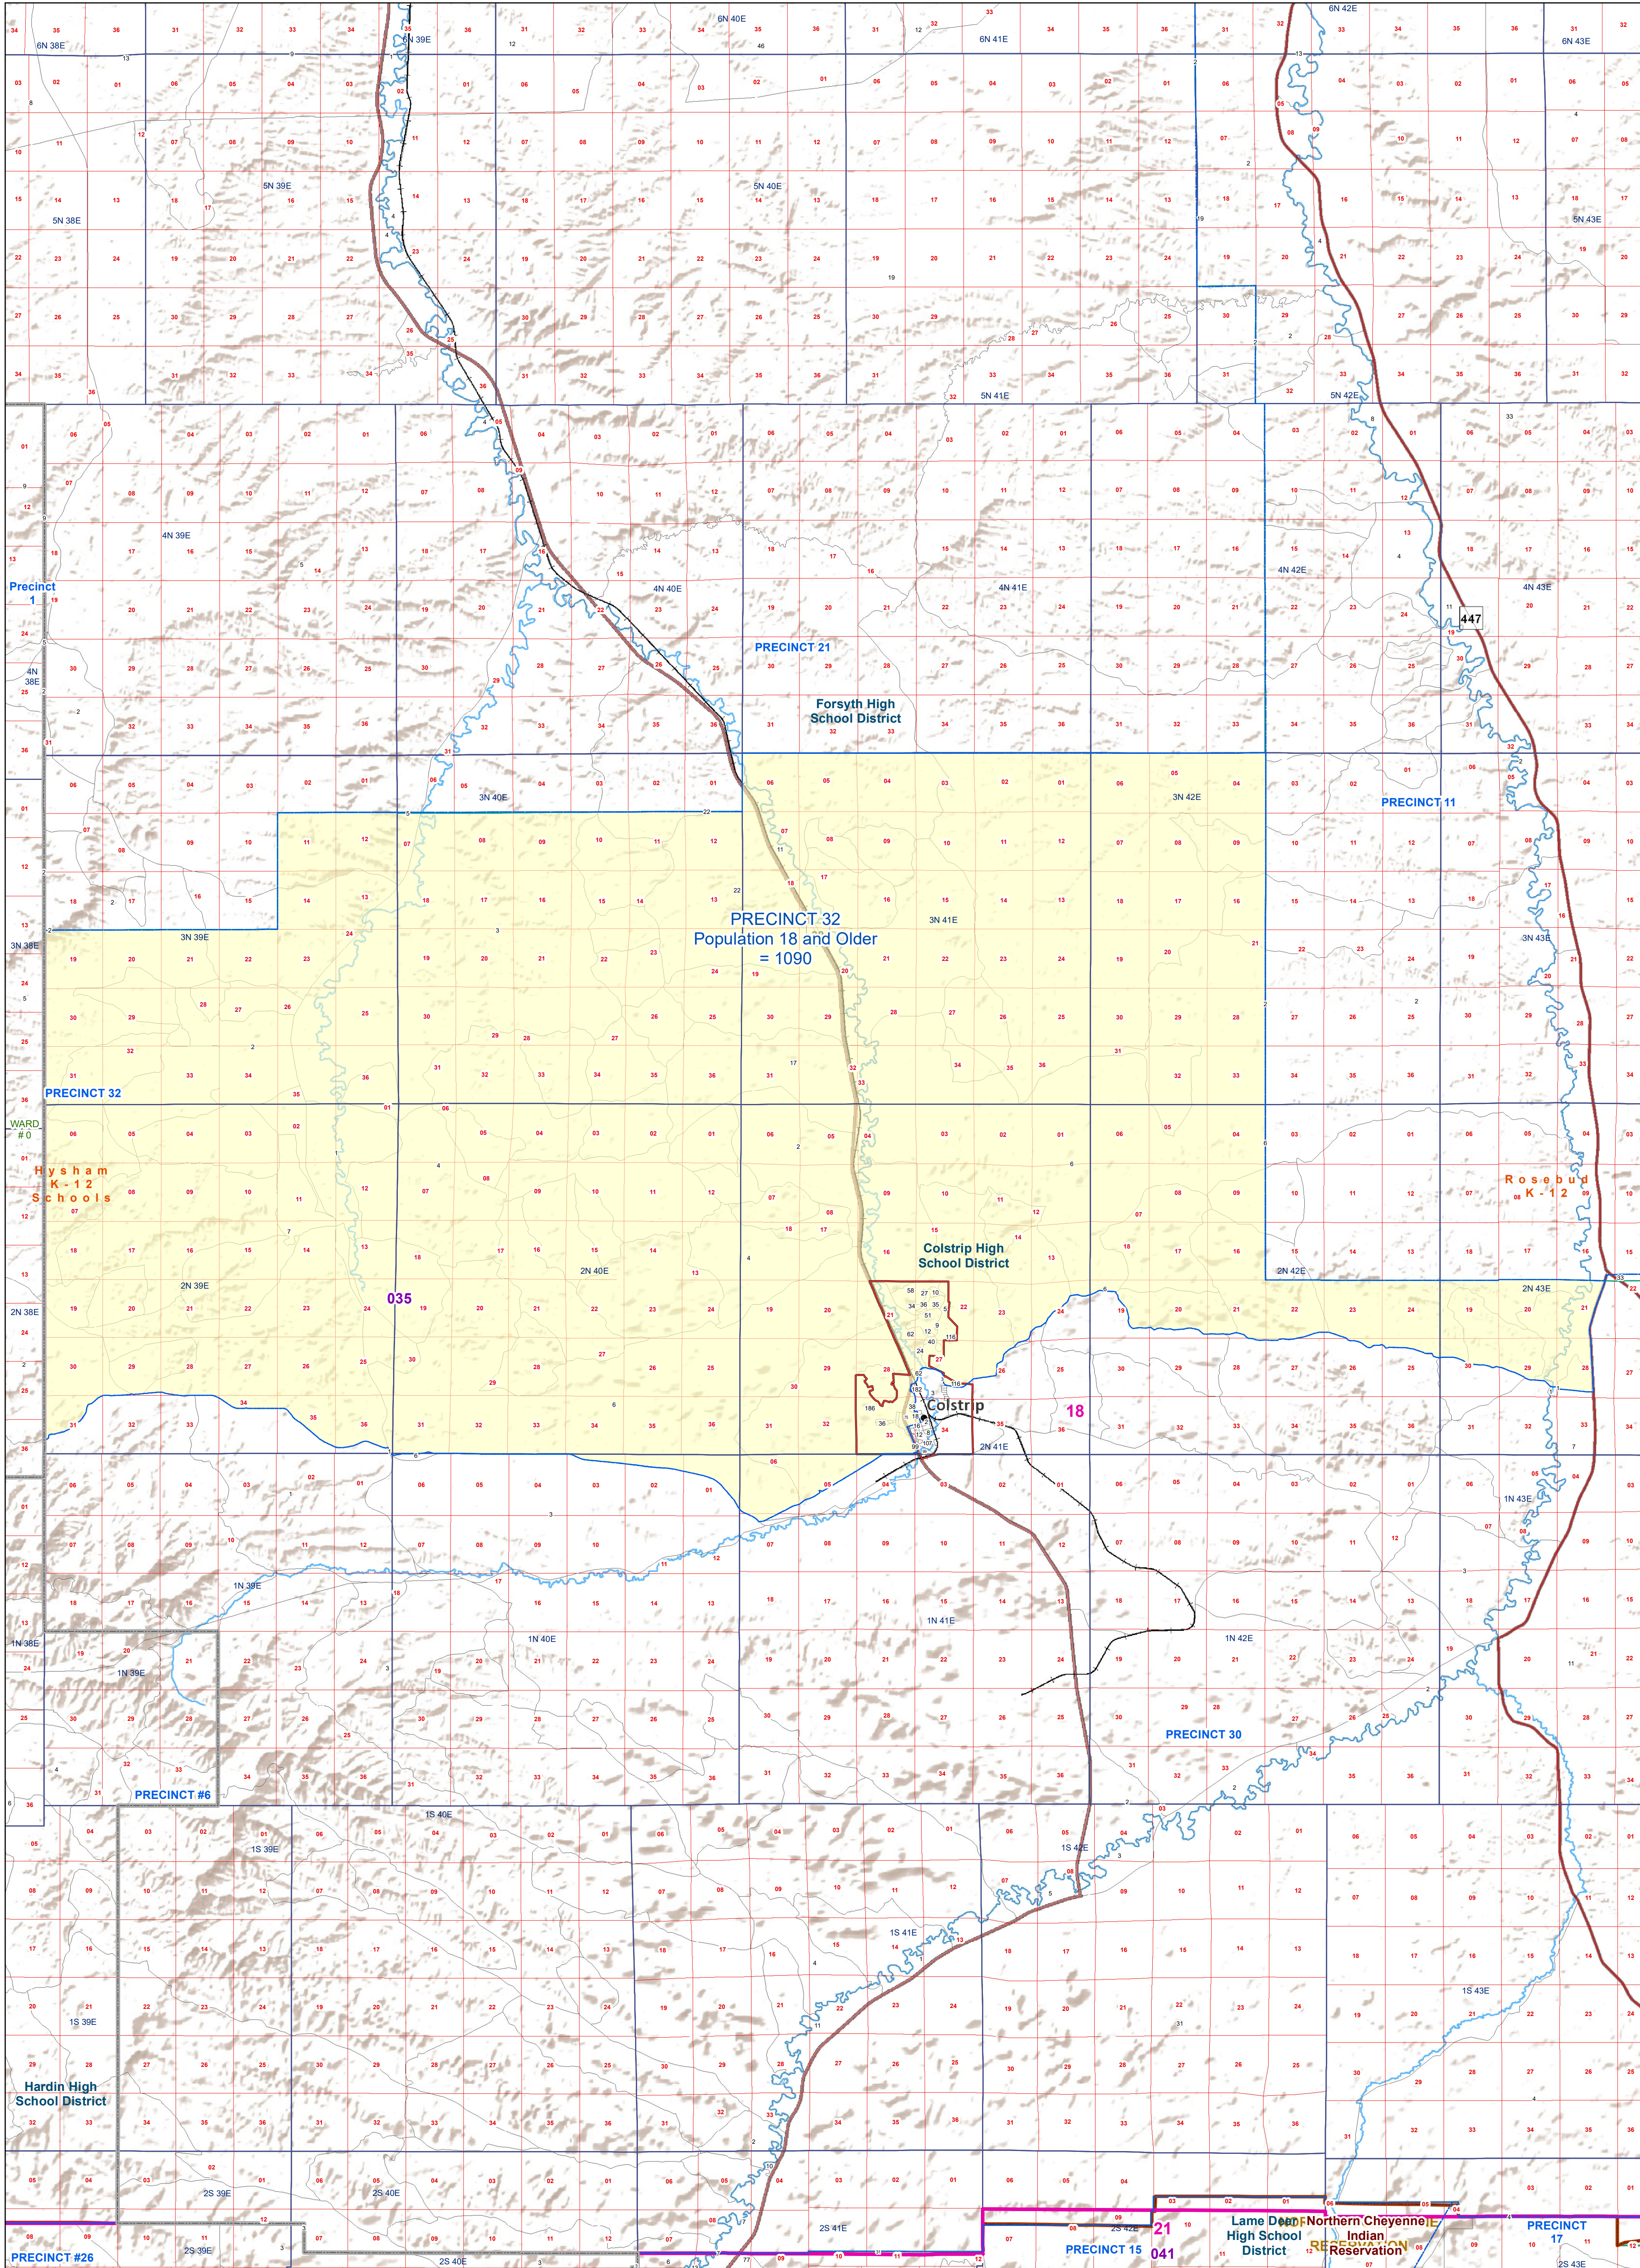

# Rosebud County: PRECINCT 32

## Voting Precincts and Legislative Districts

- Voting Precincts
- Tribal Nations Reservations
- 2020 Census Blocks with Population 18 and Older Labeled
- Senate
- Secondary School Districts
- Township Boundary
- House
- Elementary School Districts
- Unified (K-12) School Districts
- Section Boundary
- Incorporated Cities and Towns
- Wards