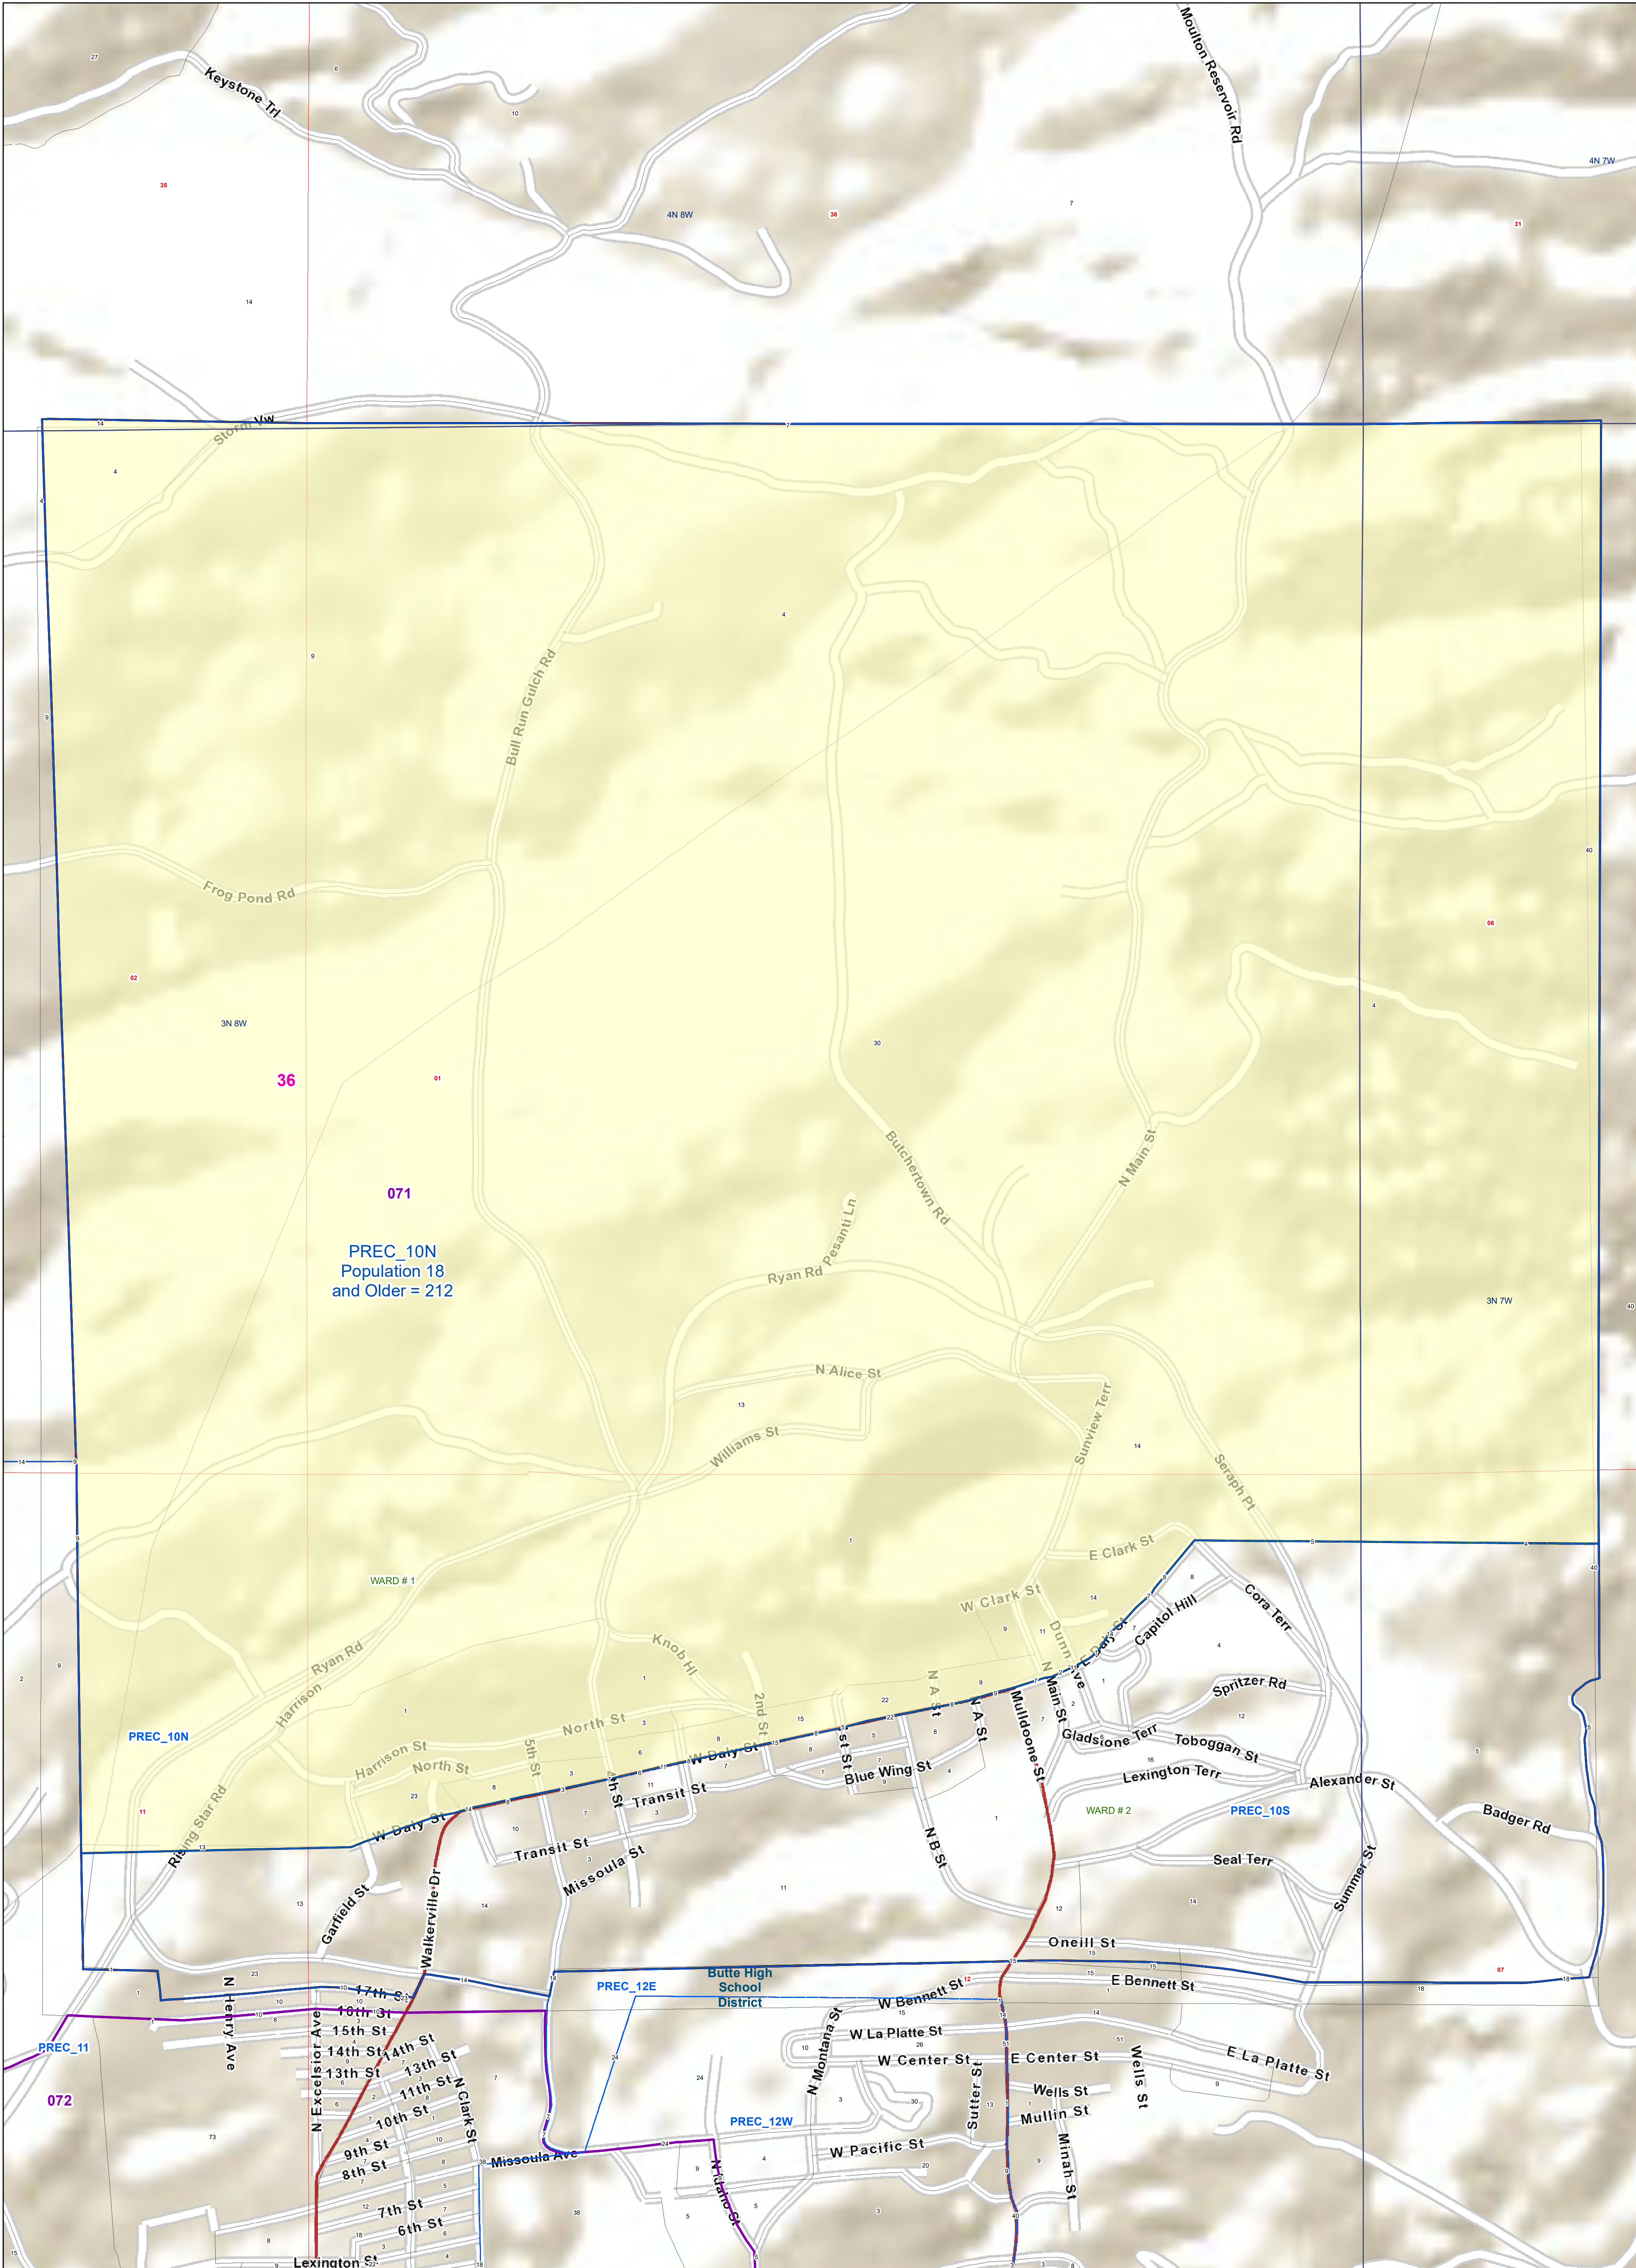

Silver Bow County: PREC_10N

Voting Precincts and Legislative Districts

PREC_10N
Population 18
and Older = 212

- Voting Precincts
- Tribal Nations Reservations
- 2020 Census Blocks with Population 18 and Older Labeled
- Senate
- Secondary School Districts
- Township Boundary
- House
- Elementary School Districts
- Section Boundary
- Incorporated Cities and Towns
- Unified (K-12) School Districts
- Wards