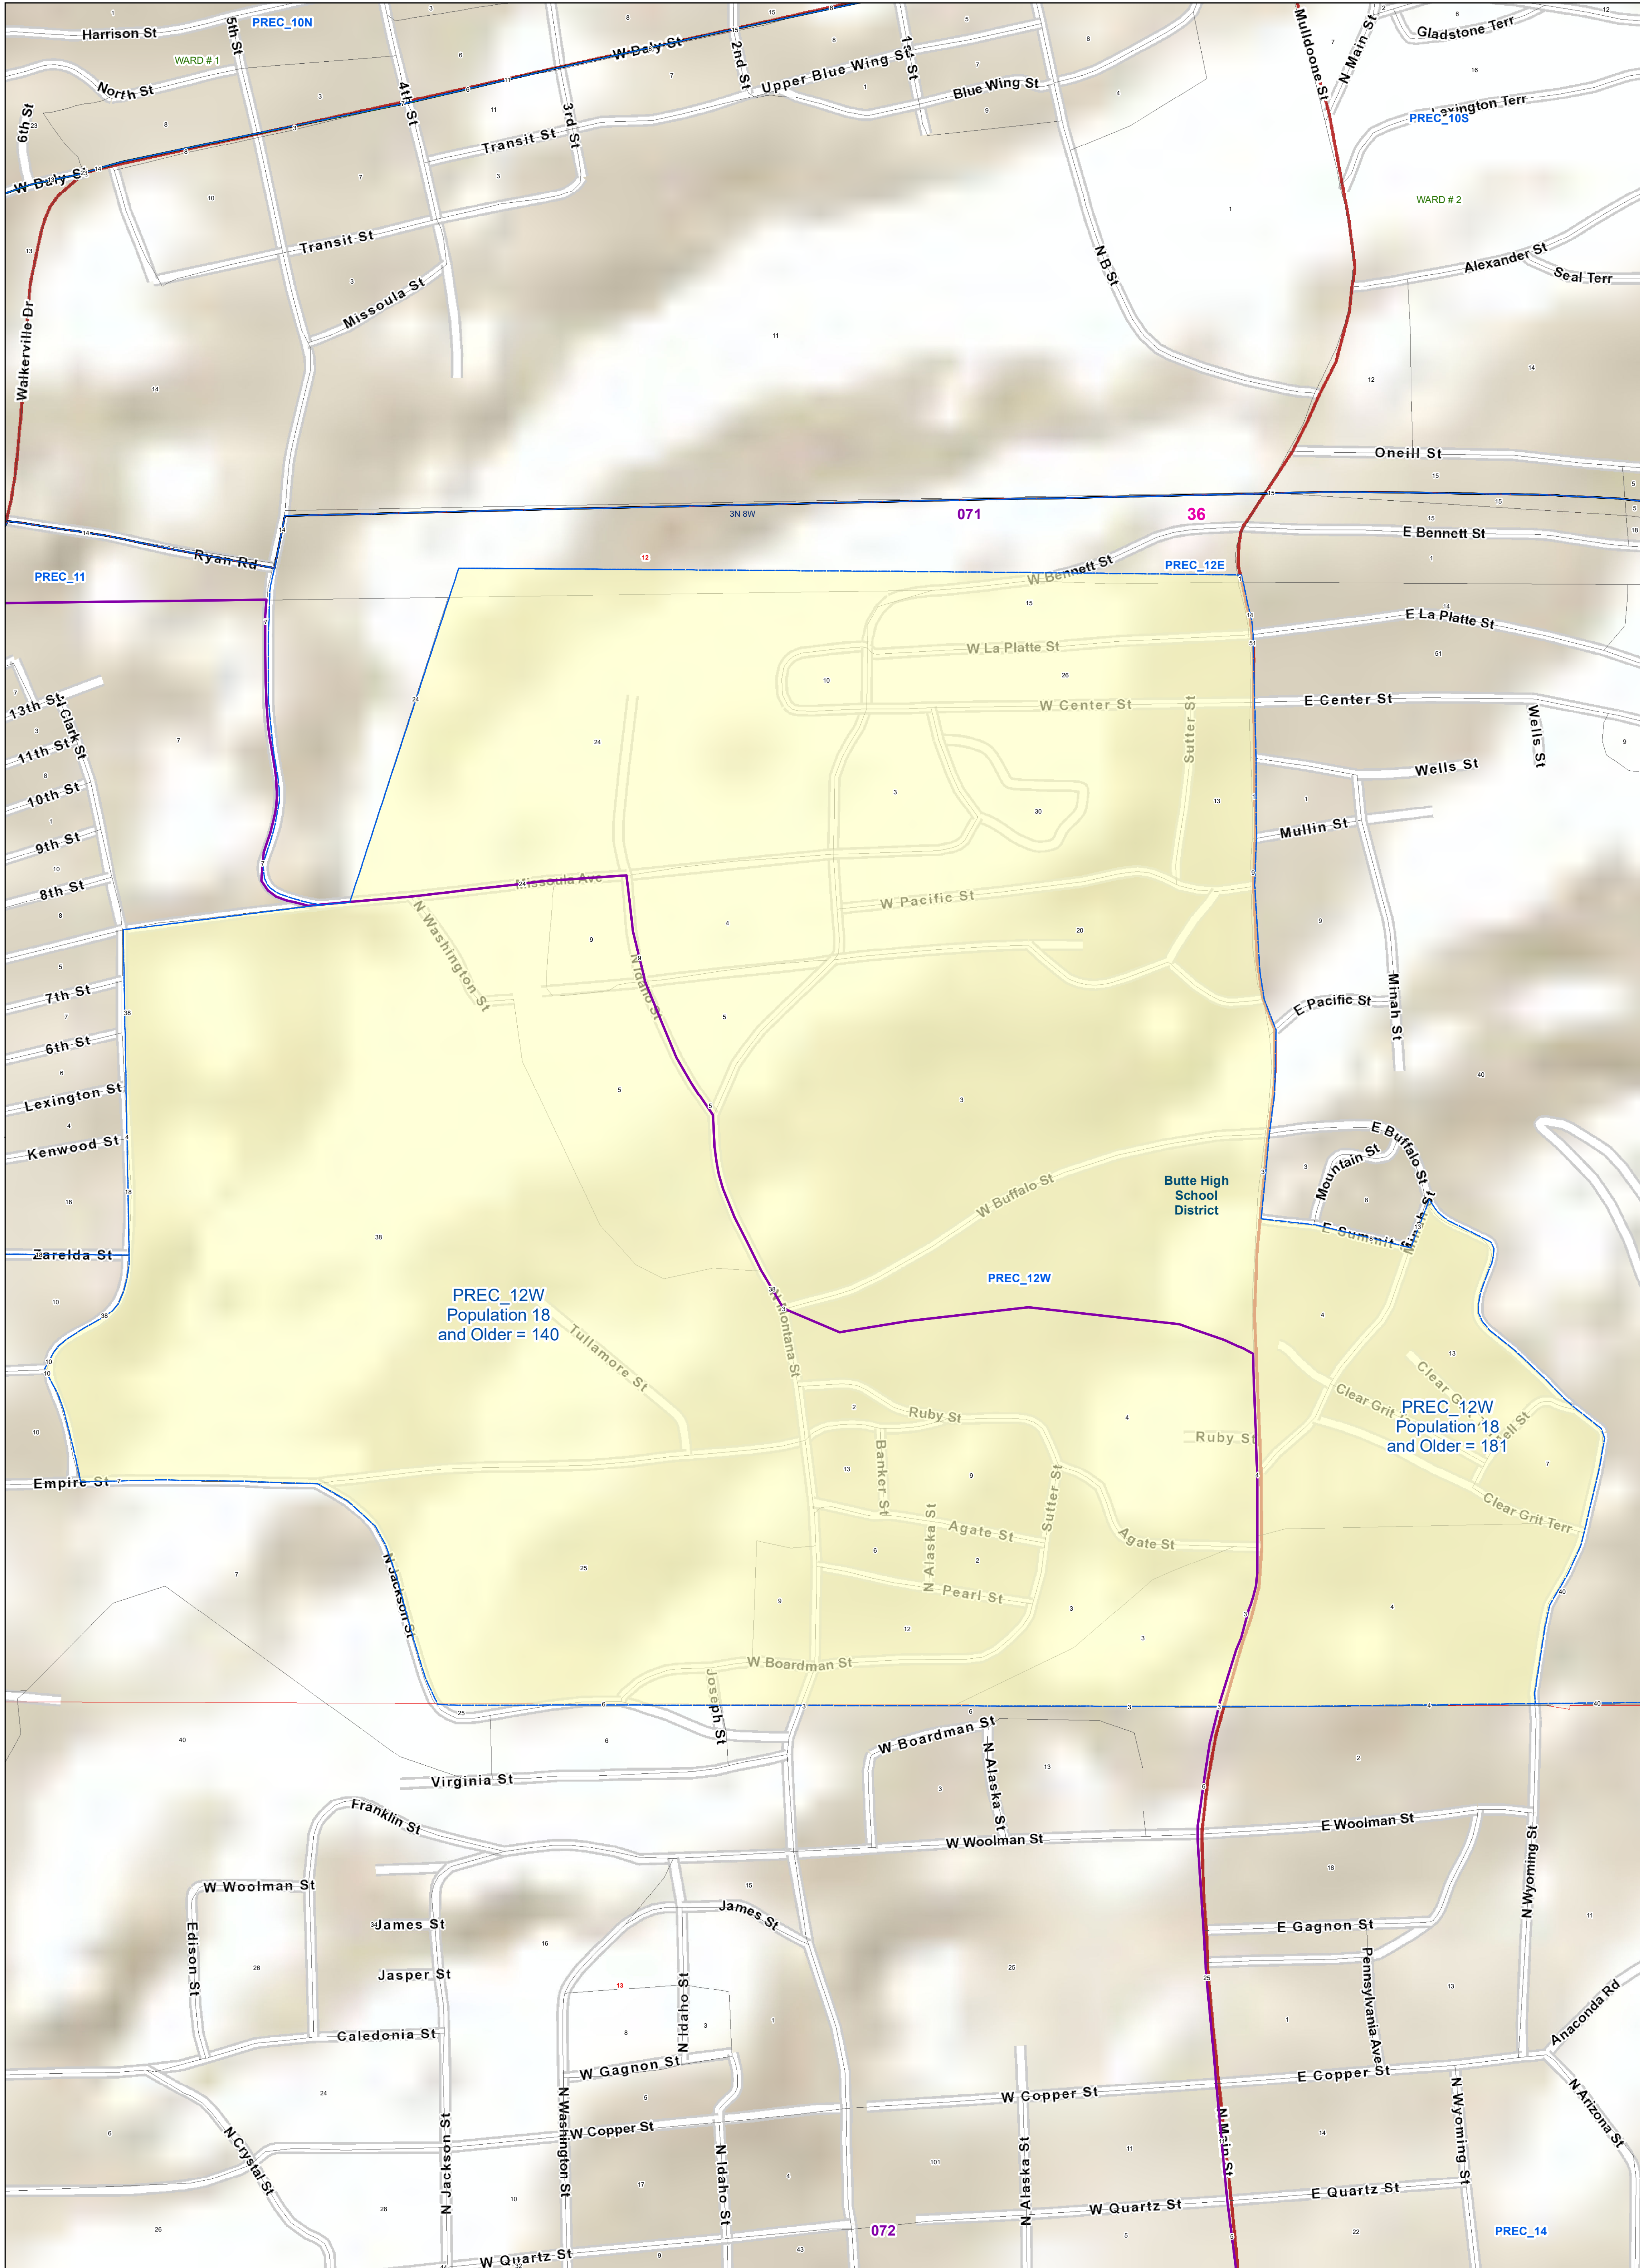

Silver Bow County: PREC_12W Voting Precincts and Legislative Districts

PREC_12W
Population 18
and Older = 140

PREC_12W
Population 18
and Older = 181

- Voting Precincts
- Tribal Nations Reservations
- 2020 Census Blocks with Population 18 and Older Labeled
- Senate
- Secondary School Districts
- Township Boundary
- House
- Elementary School Districts
- Section Boundary
- Incorporated Cities and Towns
- Unified (K-12) School Districts
- Wards