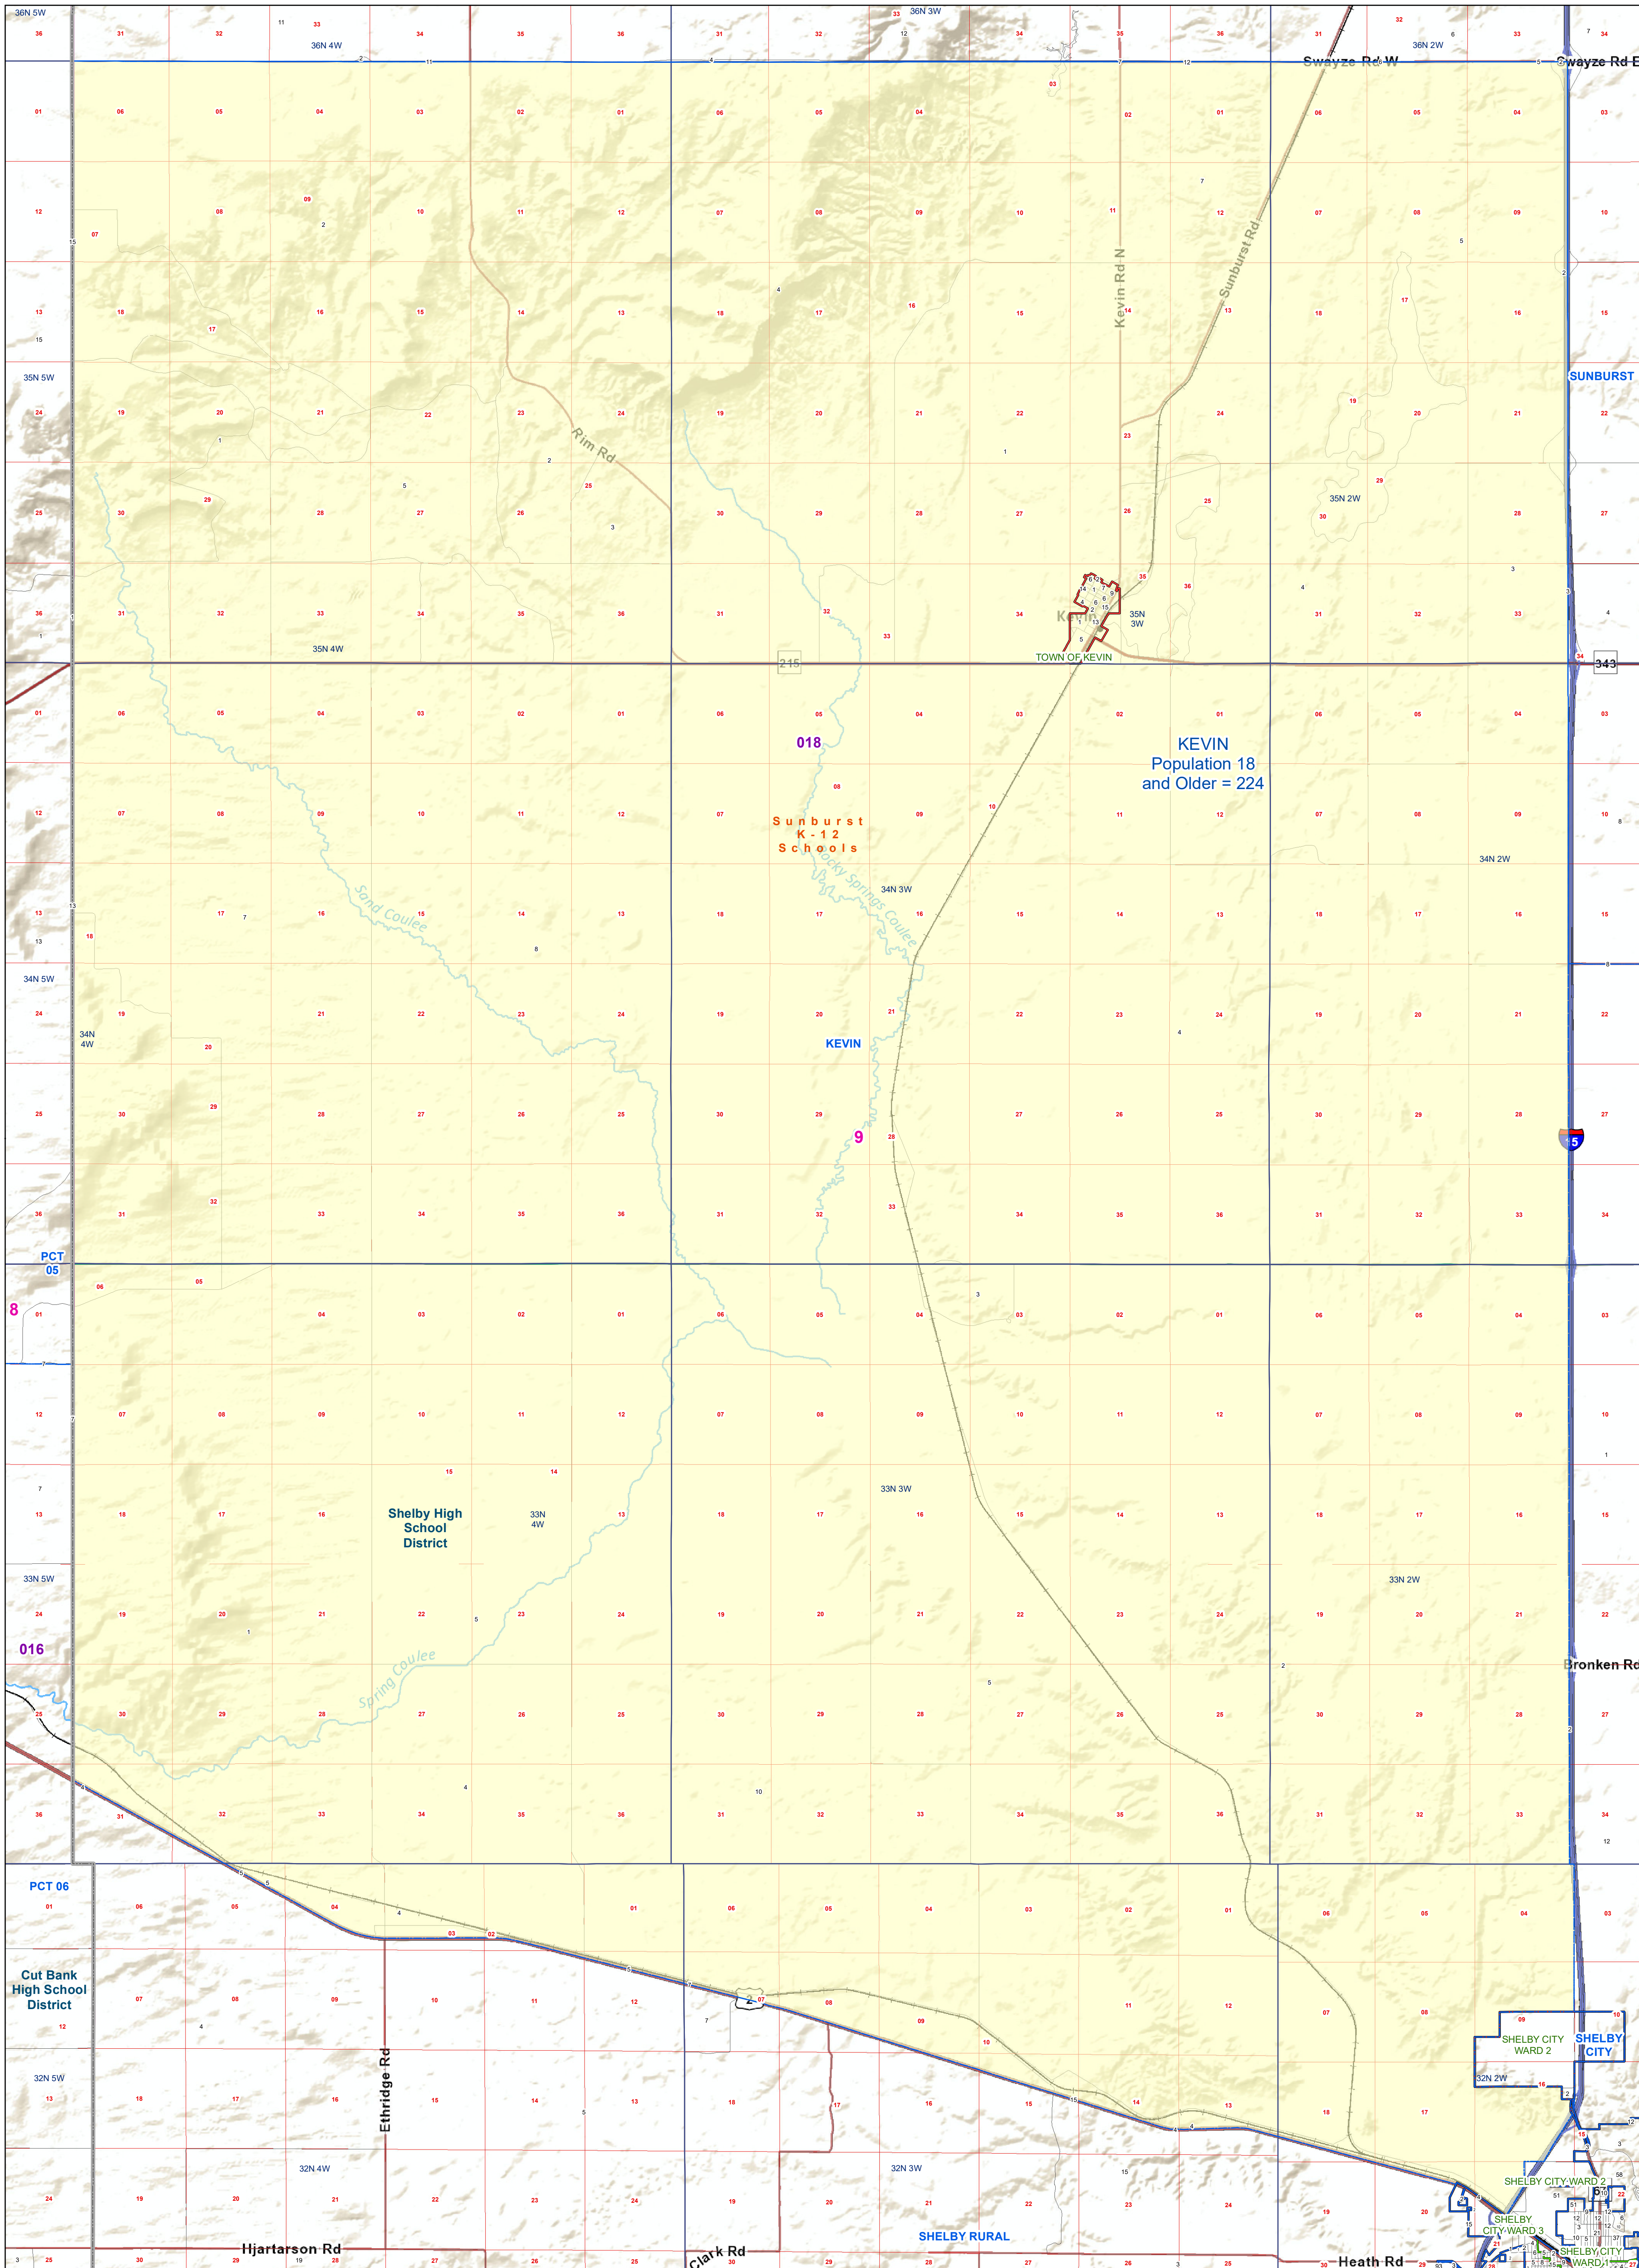

Toole County: KEVIN

Voting Precincts and Legislative Districts

- Voting Precincts
- Tribal Nations Reservations
- 2020 Census Blocks with Population 18 and Older Labeled
- Senate
- Secondary School Districts
- Township Boundary
- House
- Elementary School Districts
- Section Boundary
- Incorporated Cities and Towns
- Unified (K-12) School Districts
- Wards