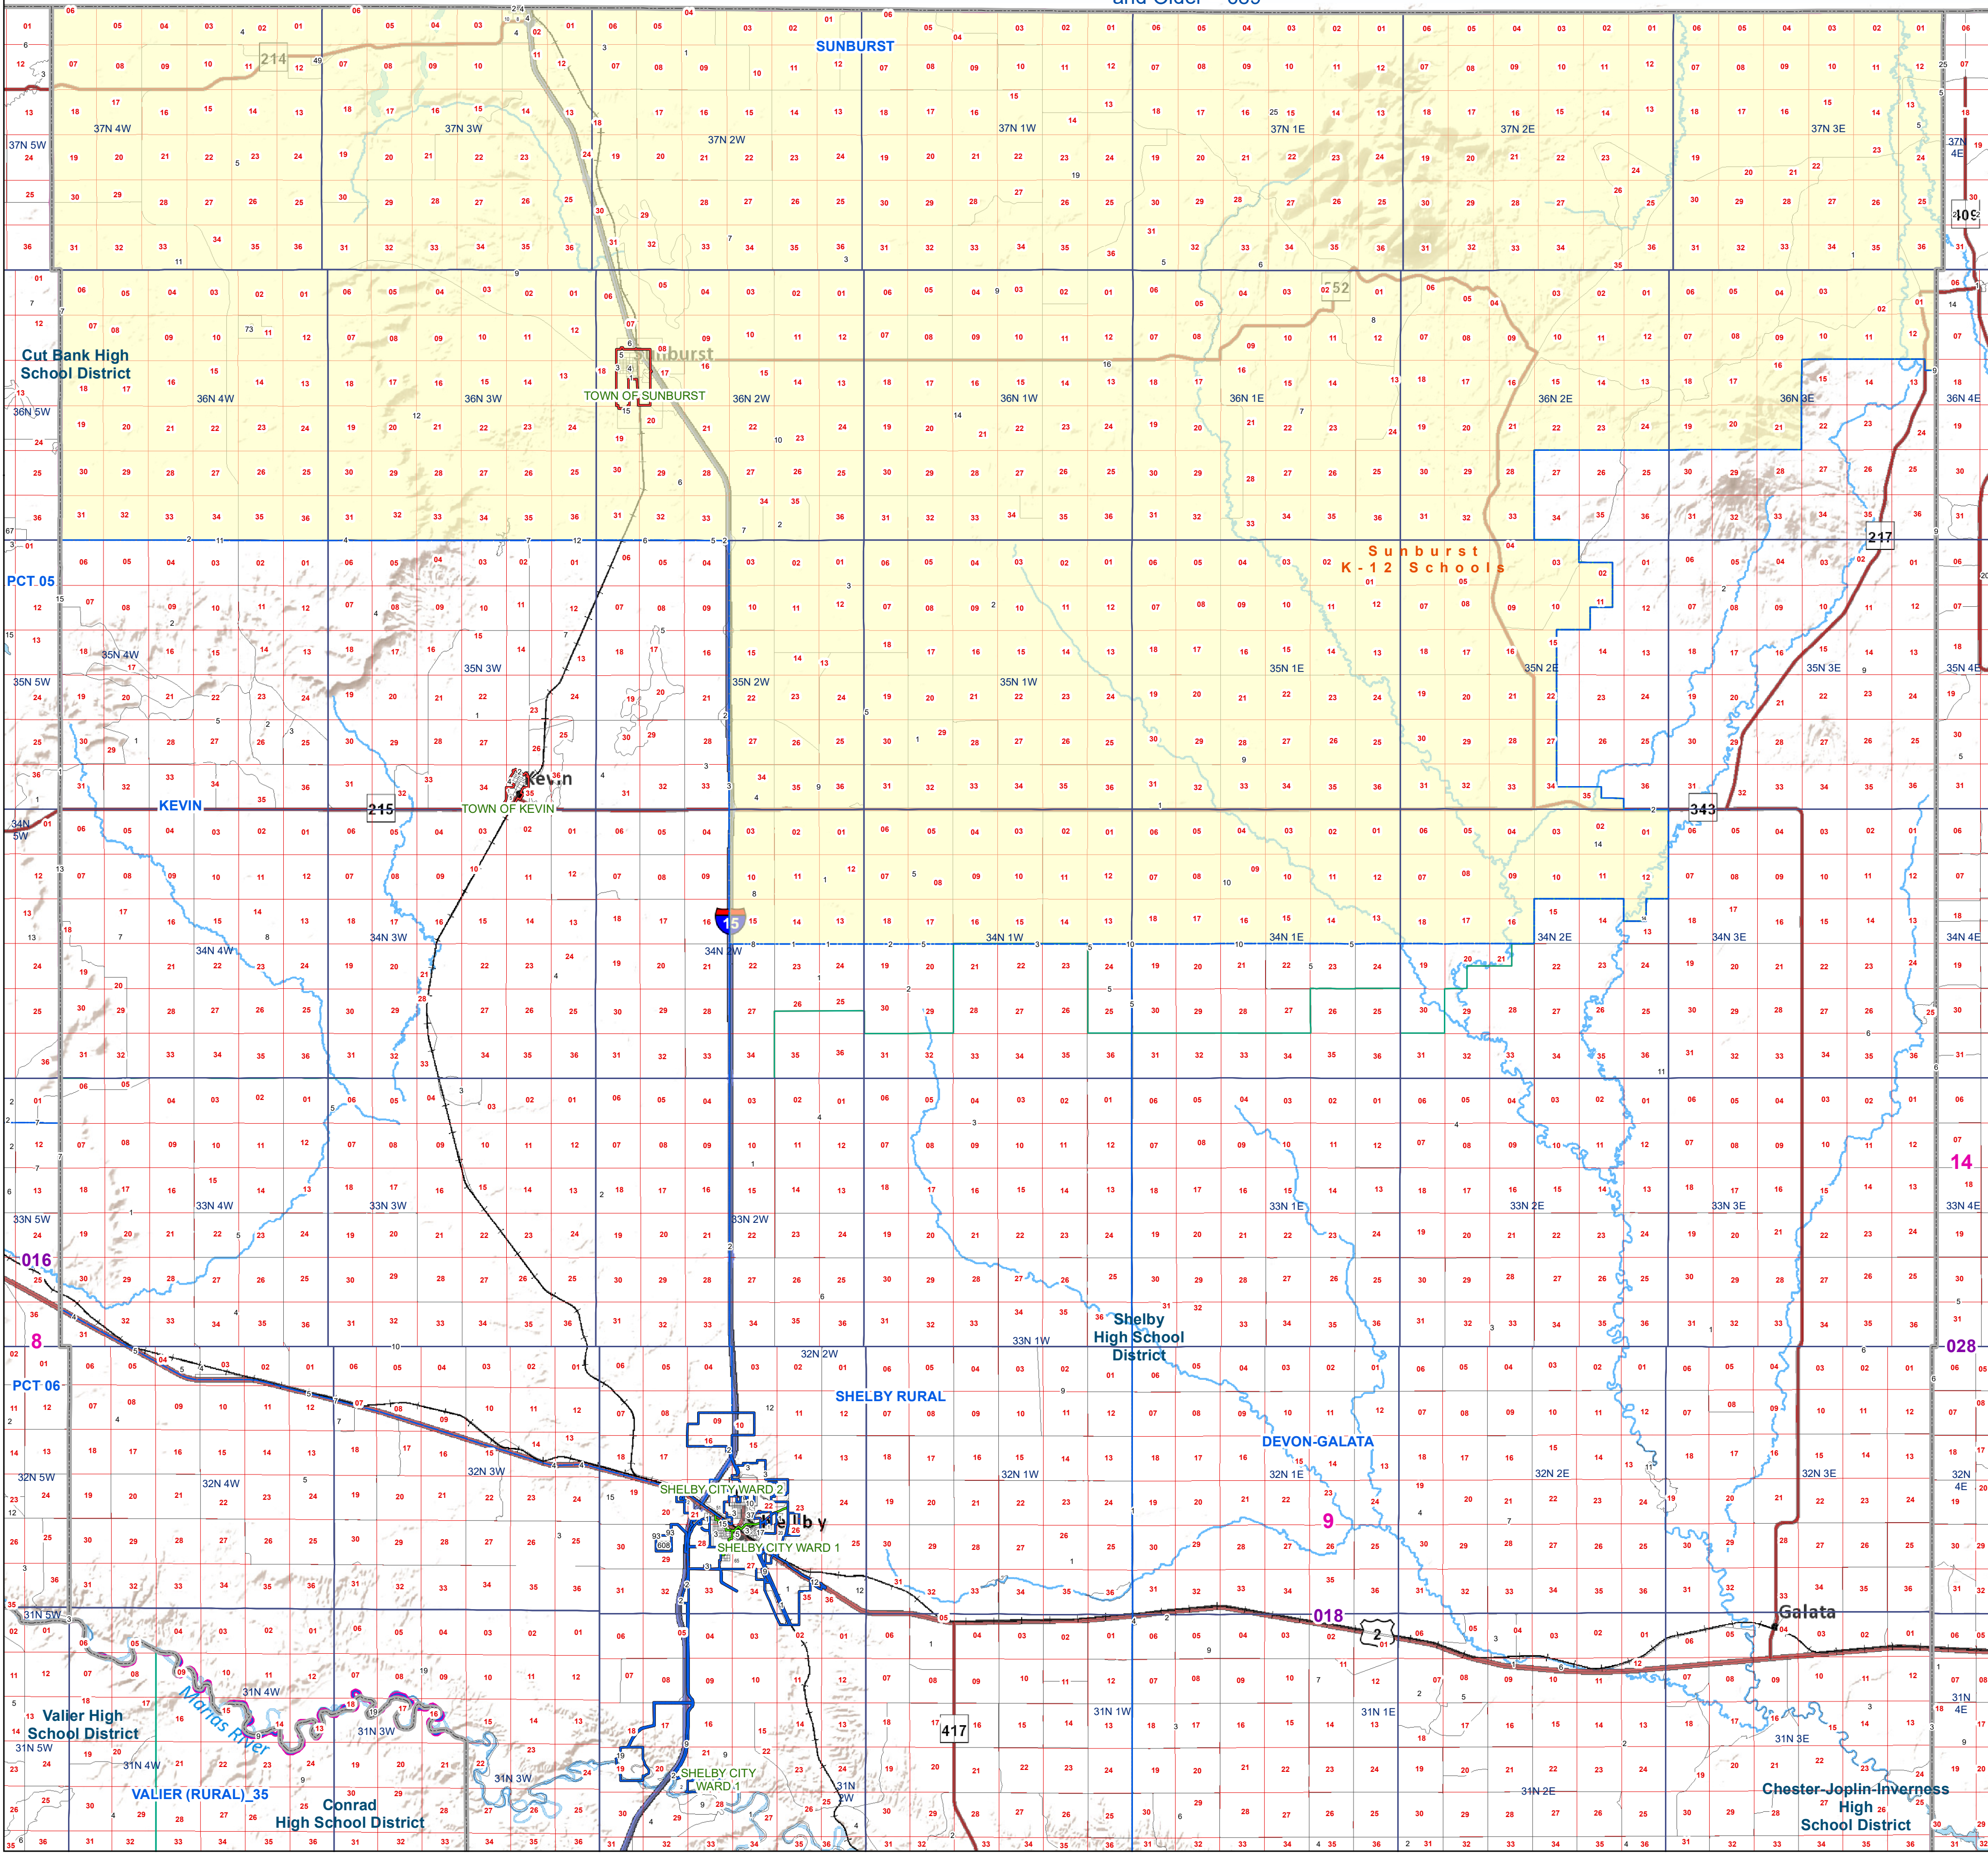

Toole County: SUNBURST

Voting Precincts and Legislative Districts

SUNBURST
Population 18
and Older = 689

- Voting Precincts
- Tribal Nations Reservations
- 2020 Census Blocks with Population 18 and Older Labeled
- Senate
- Secondary School Districts
- Township Boundary
- House
- Elementary School Districts
- Section Boundary
- Incorporated Cities and Towns
- Unified (K-12) School Districts
- Wards

Voting Precincts
Montana State Library
Created on 3/13/2023
Meghan Burns | GeoEnabledElections@mt.gov
<https://geoenabled-elections-montana.hub.arcgis.com/>