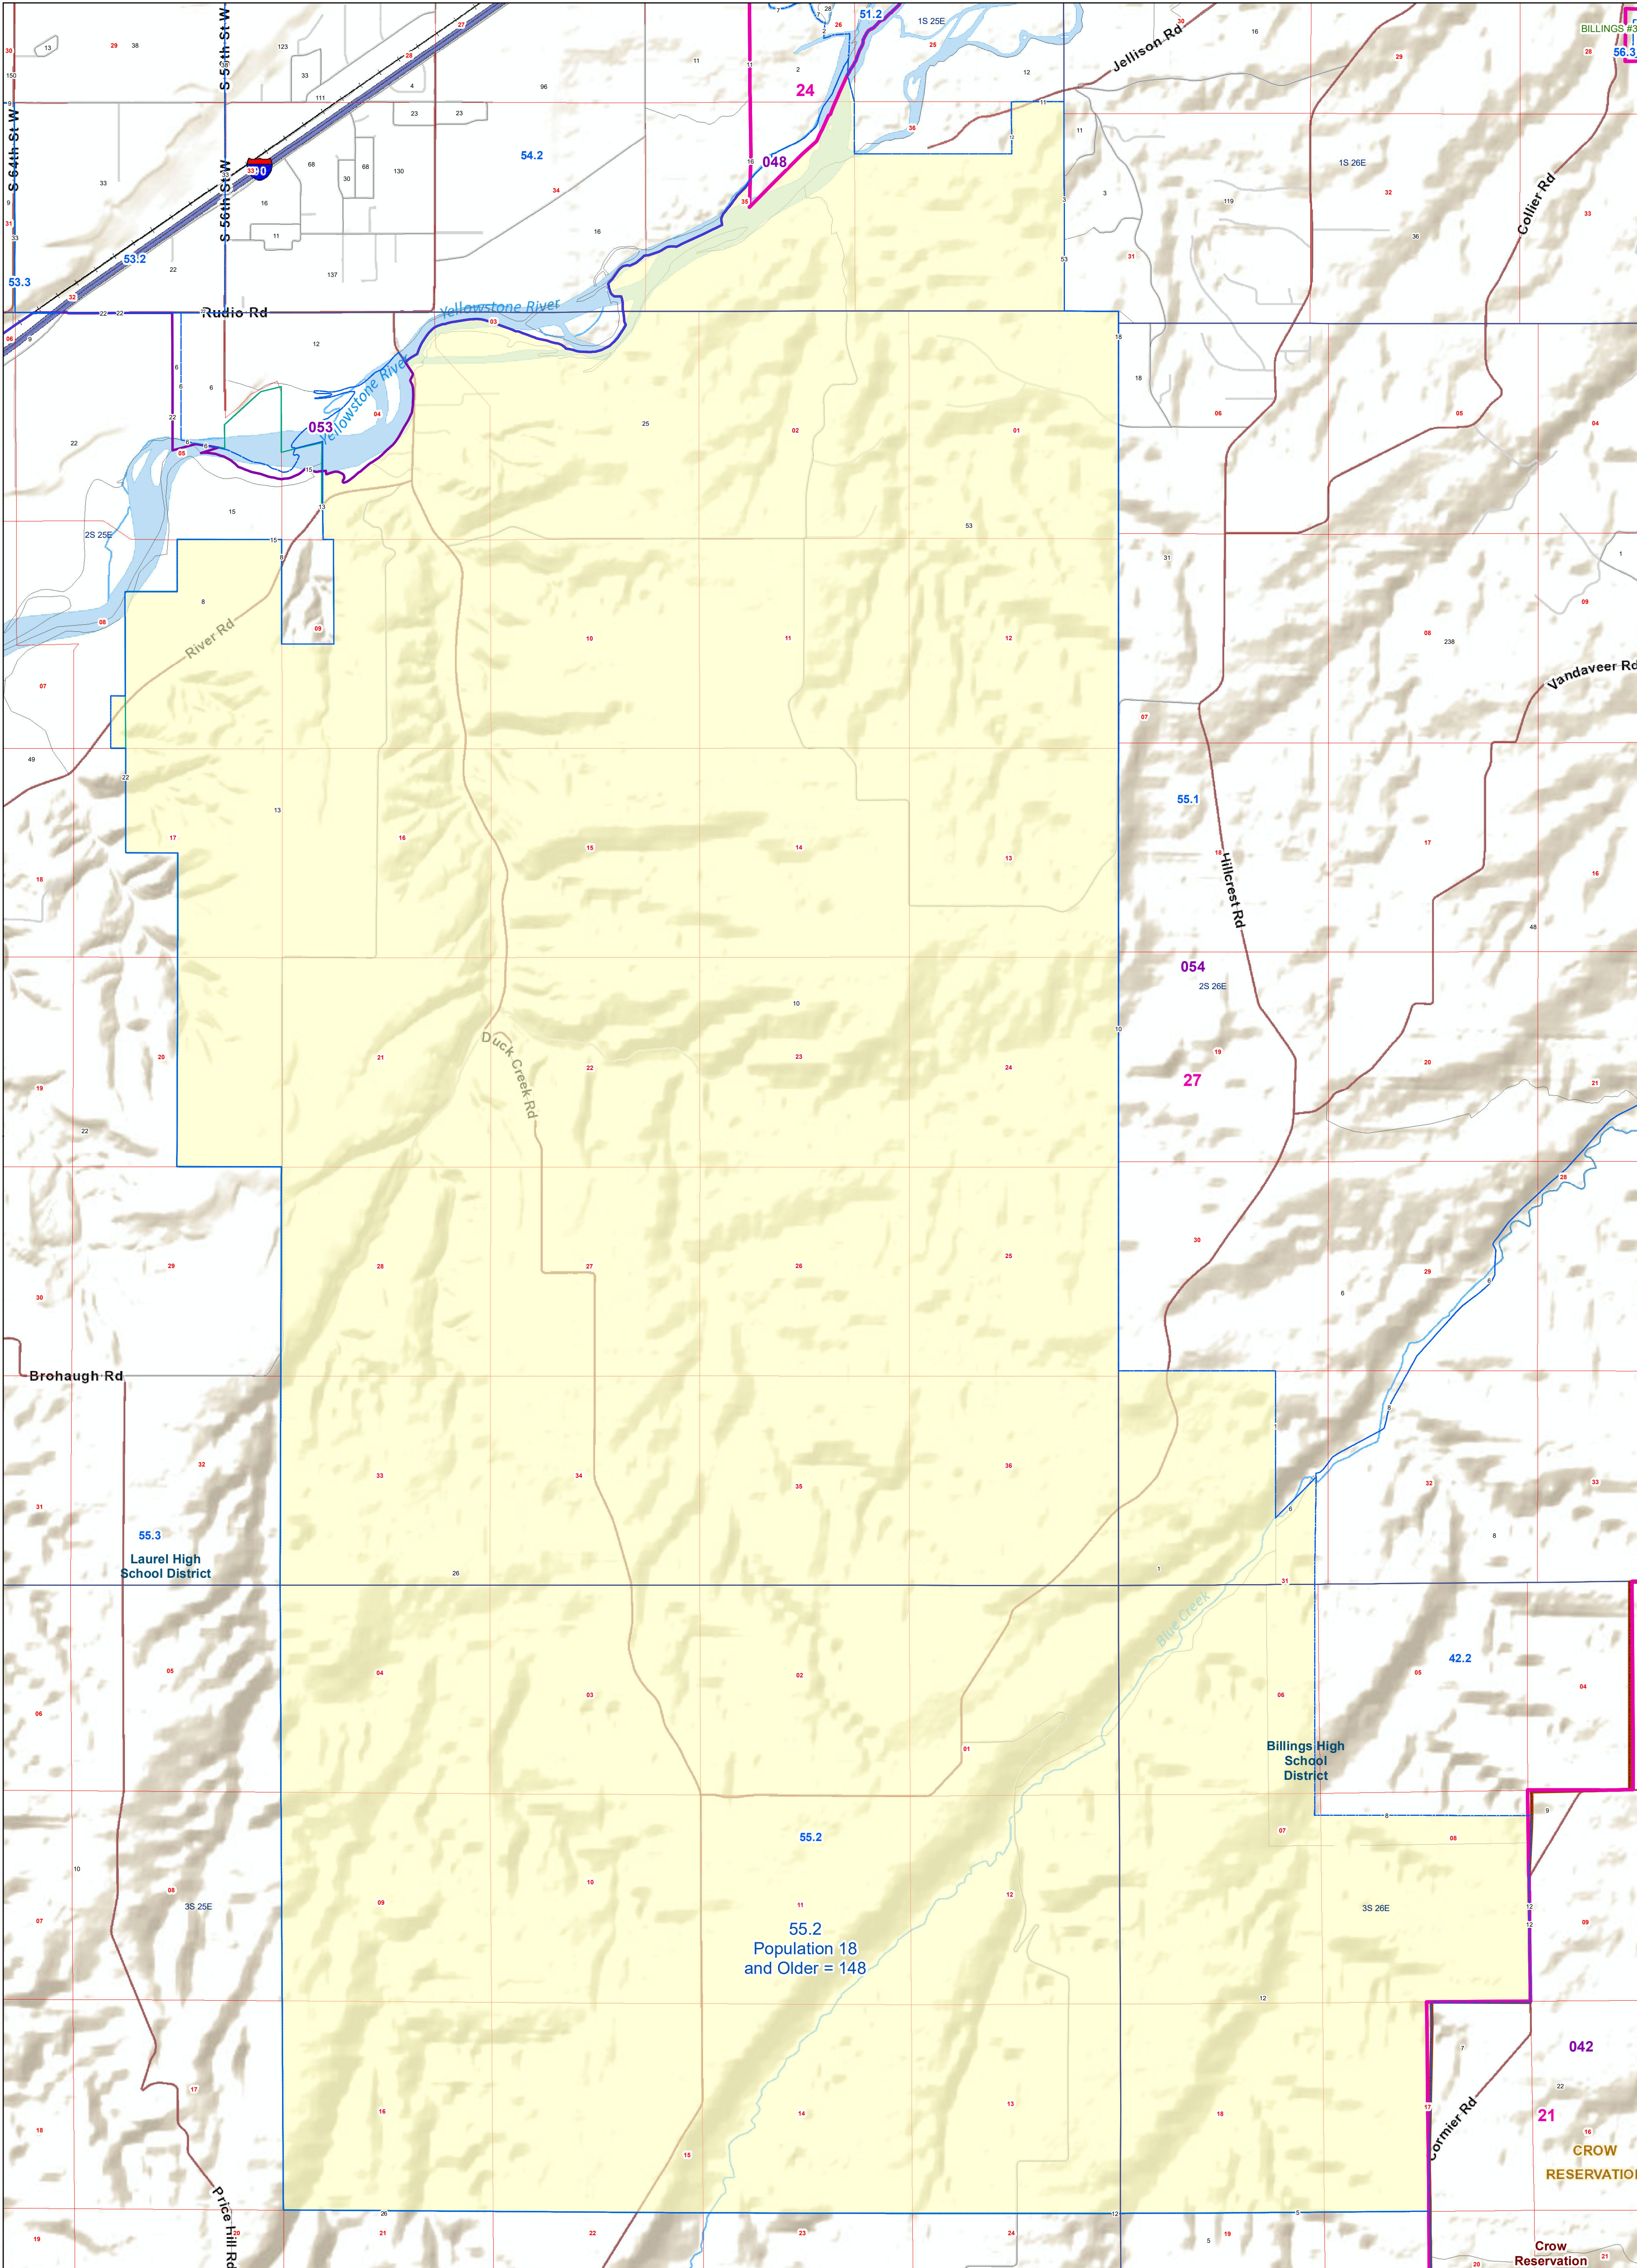

Yellowstone County: 55.2

Voting Precincts and Legislative Districts

- Voting Precincts
- Tribal Nations Reservations
- 2020 Census Blocks with Population 18 and Older Labeled
- Senate
- Secondary School Districts
- Township Boundary
- House
- Elementary School Districts
- Section Boundary
- Incorporated Cities and Towns
- Unified (K-12) School Districts
- Wards

Voting Precincts
 Montana State Library
 Created on 3/13/2023
 Meghan Burns | GeoEnabledElections@mt.gov
<https://geoenabled-elections-montana.hub.arcgis.com/>