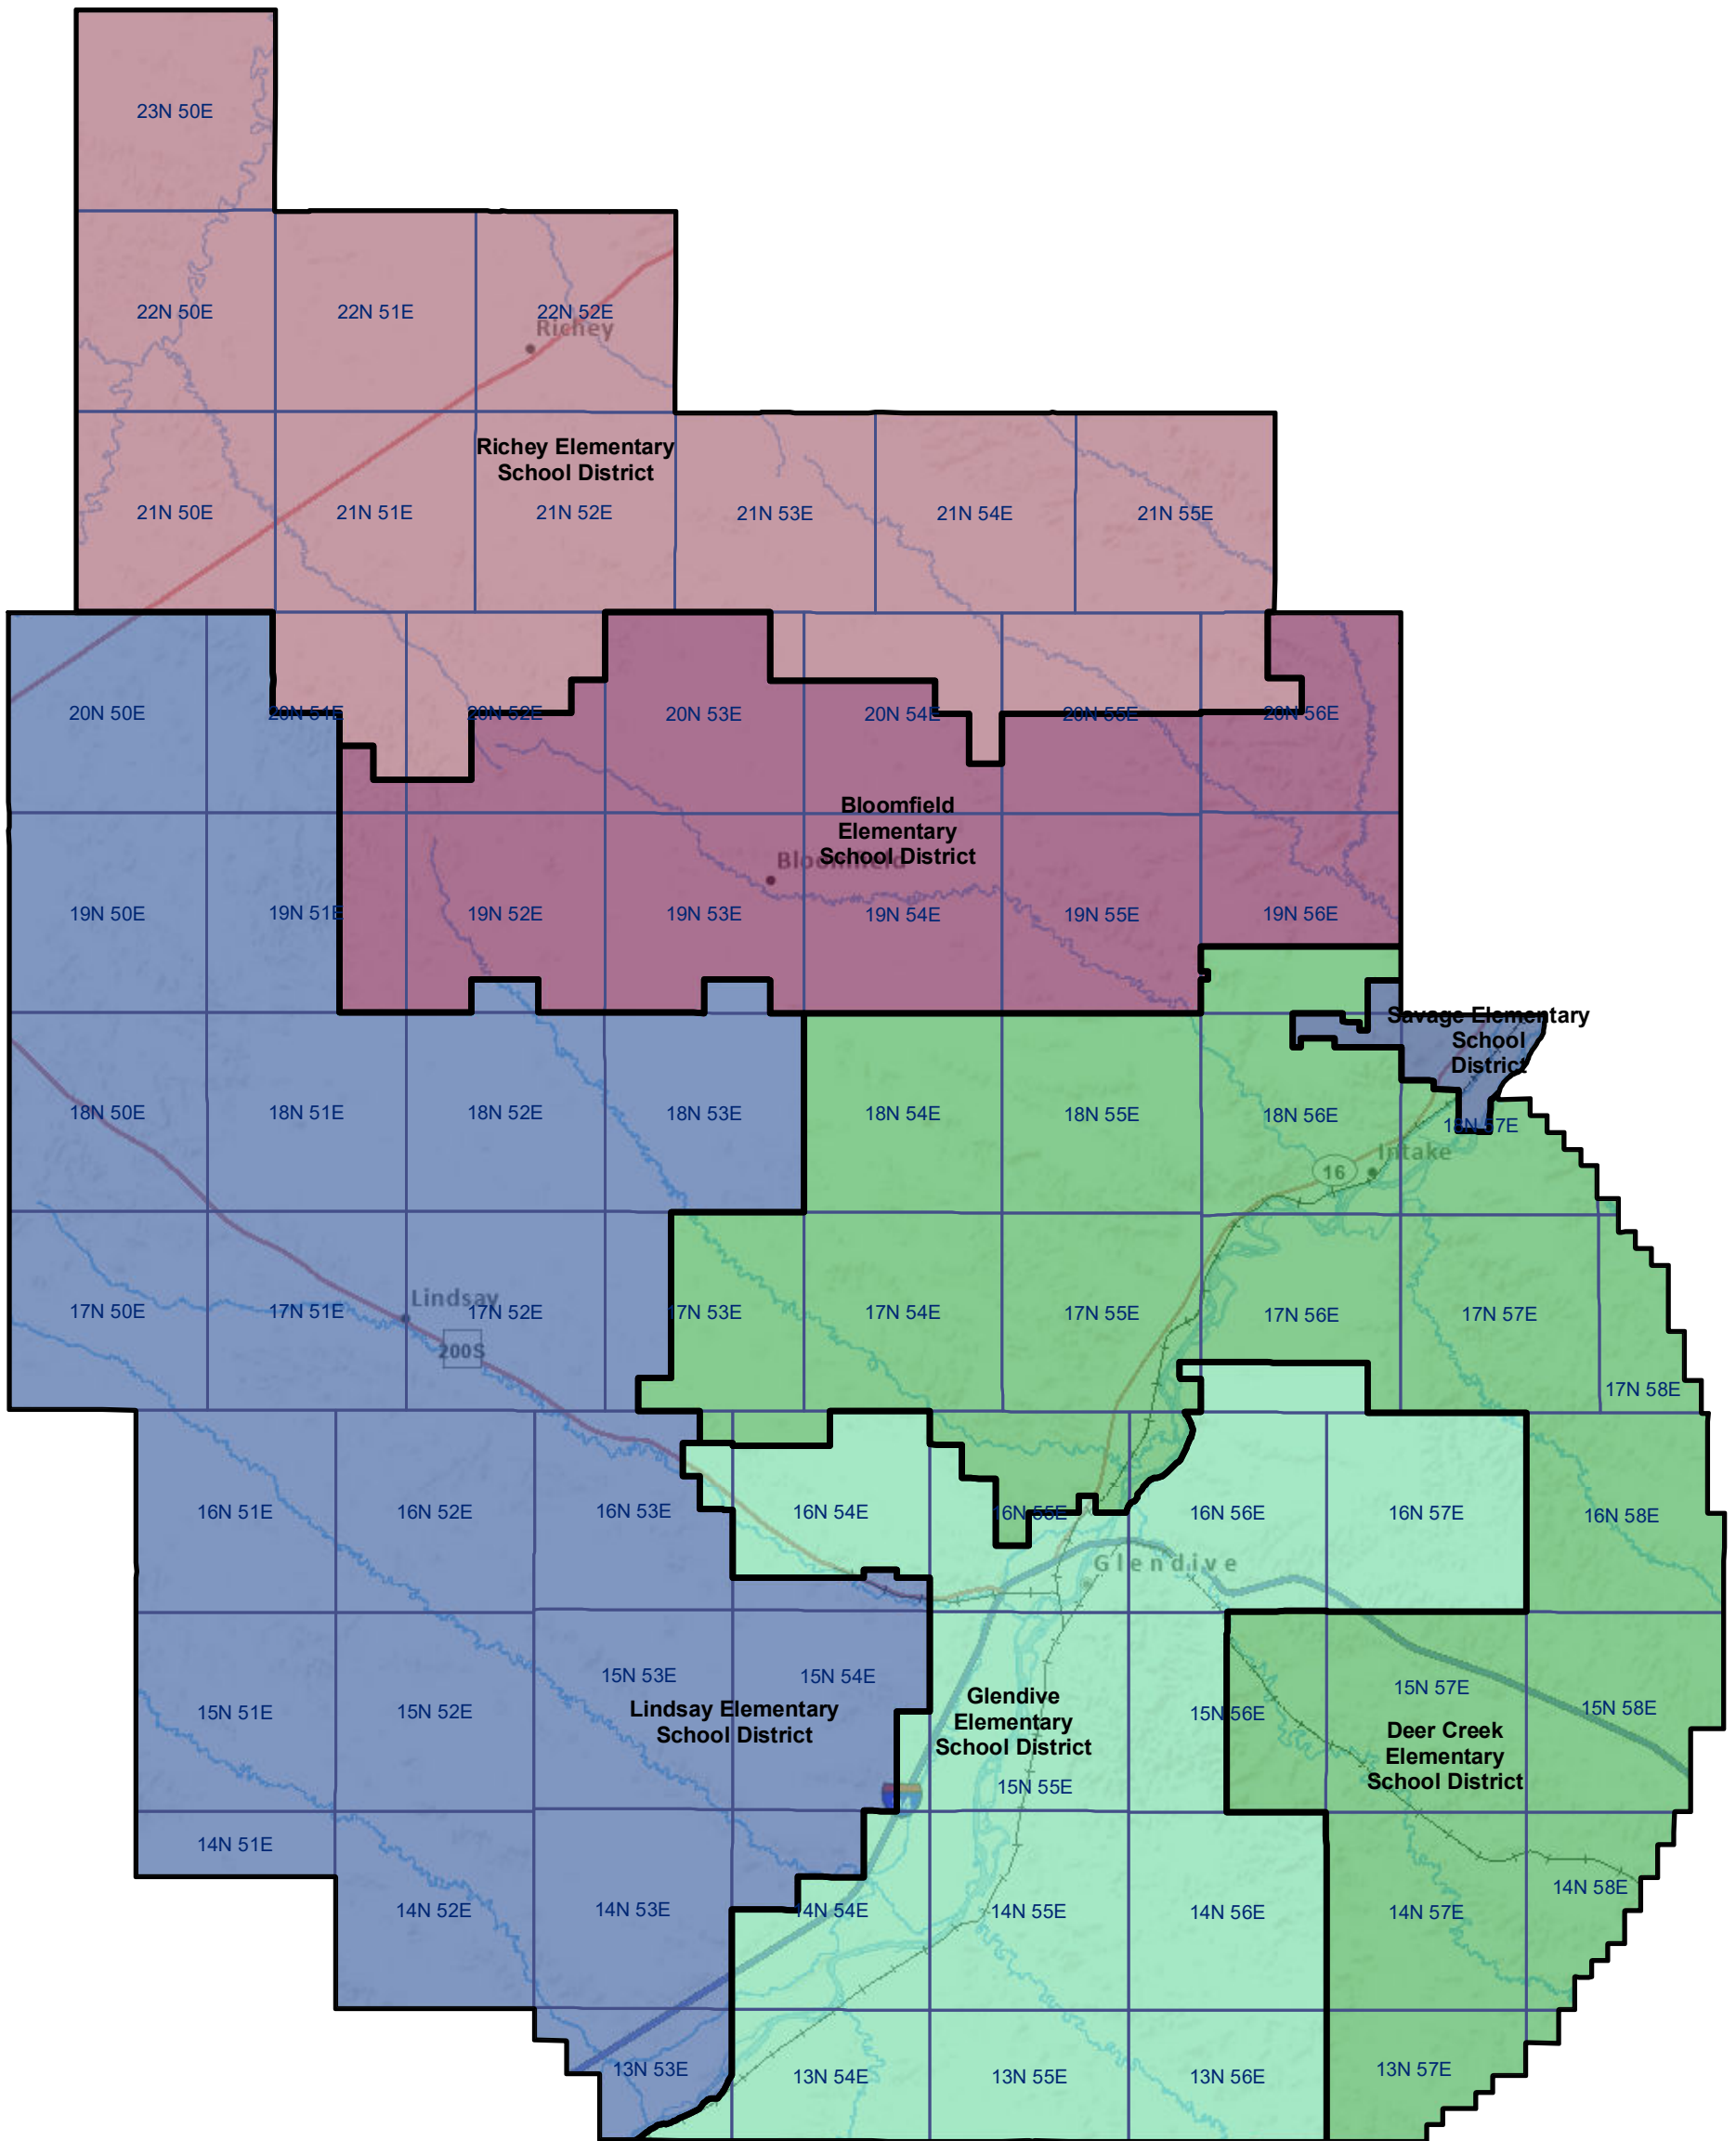

Dawson County Elementary and K-12 School Districts

 Township Boundary

School District Boundaries are from the U.S. Census Bureau

Dawson County School Districts
Montana State Library | Created on 10/30/2024
U.S. Census Bureau - School District Review Program
Meghan Burns | mburns2@mt.gov | 406.444.1550