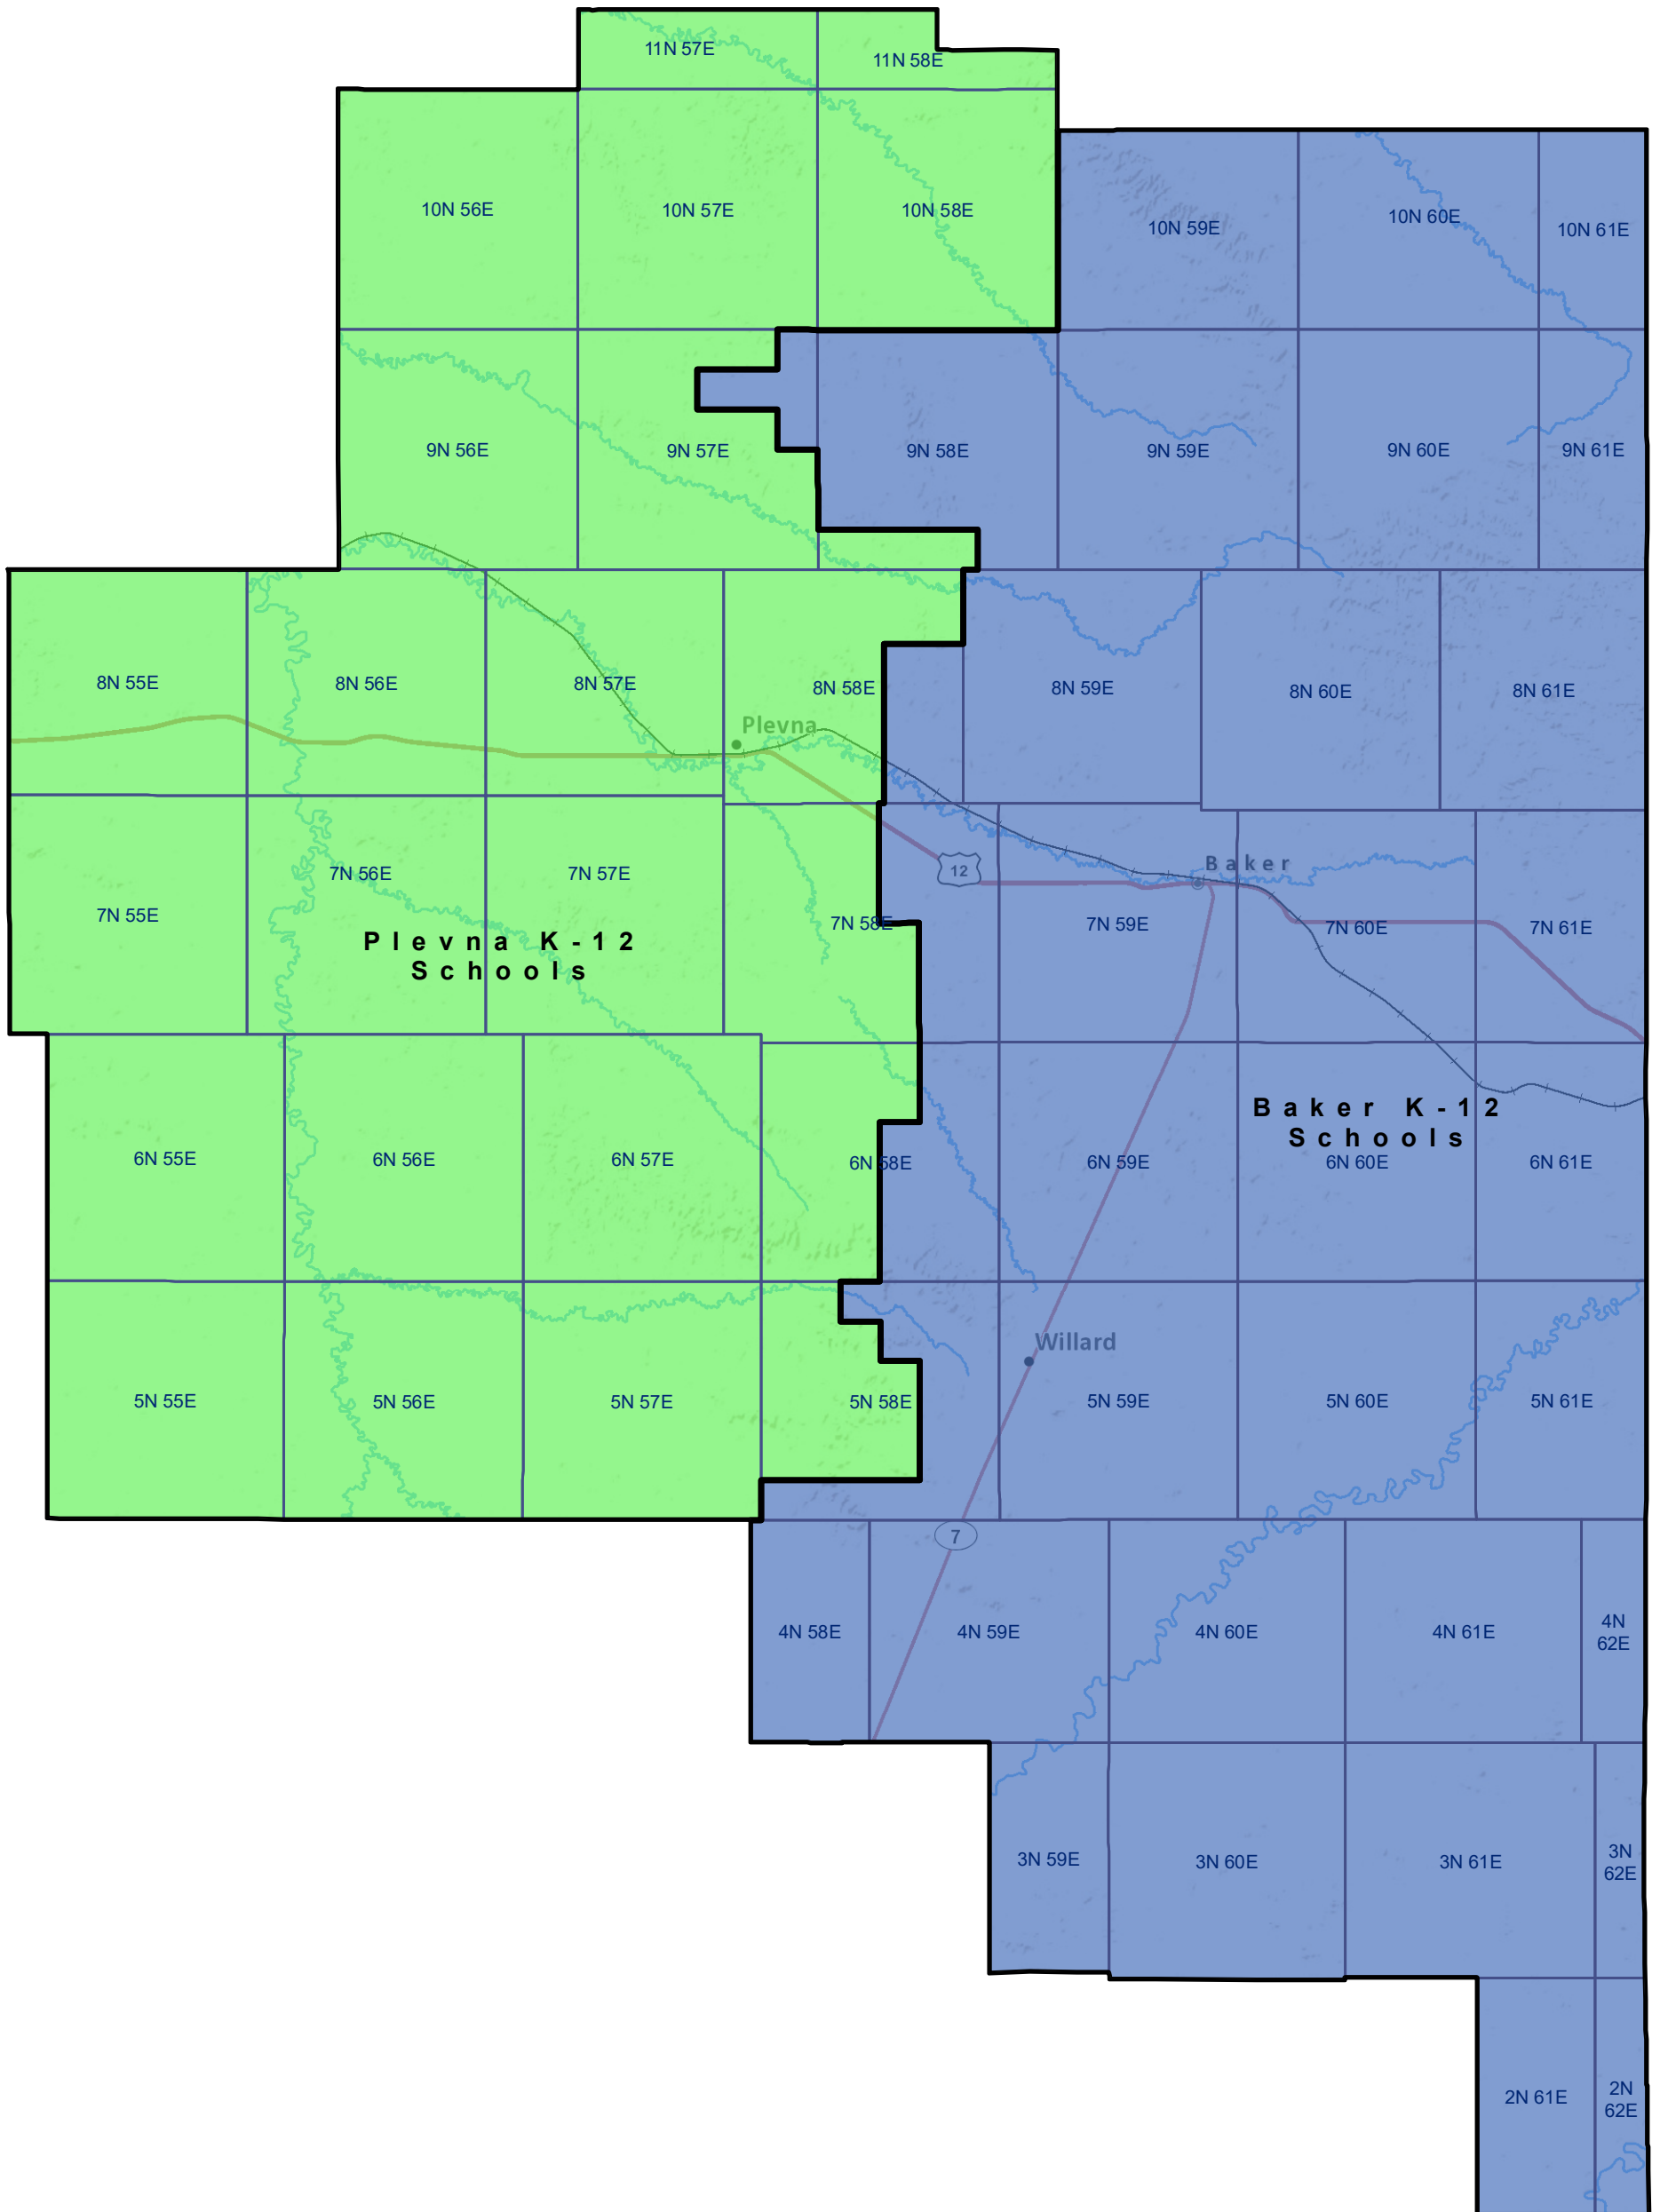

Fallon County Elementary and K-12 School Districts

 Township Boundary

School District Boundaries are from the U.S. Census Bureau

Fallon County School Districts
 Montana State Library | Created on 12/6/2023
 U.S. Census Bureau - School District Review Program
 Meghan Burns | mburns2@mt.gov | 406.444.1550