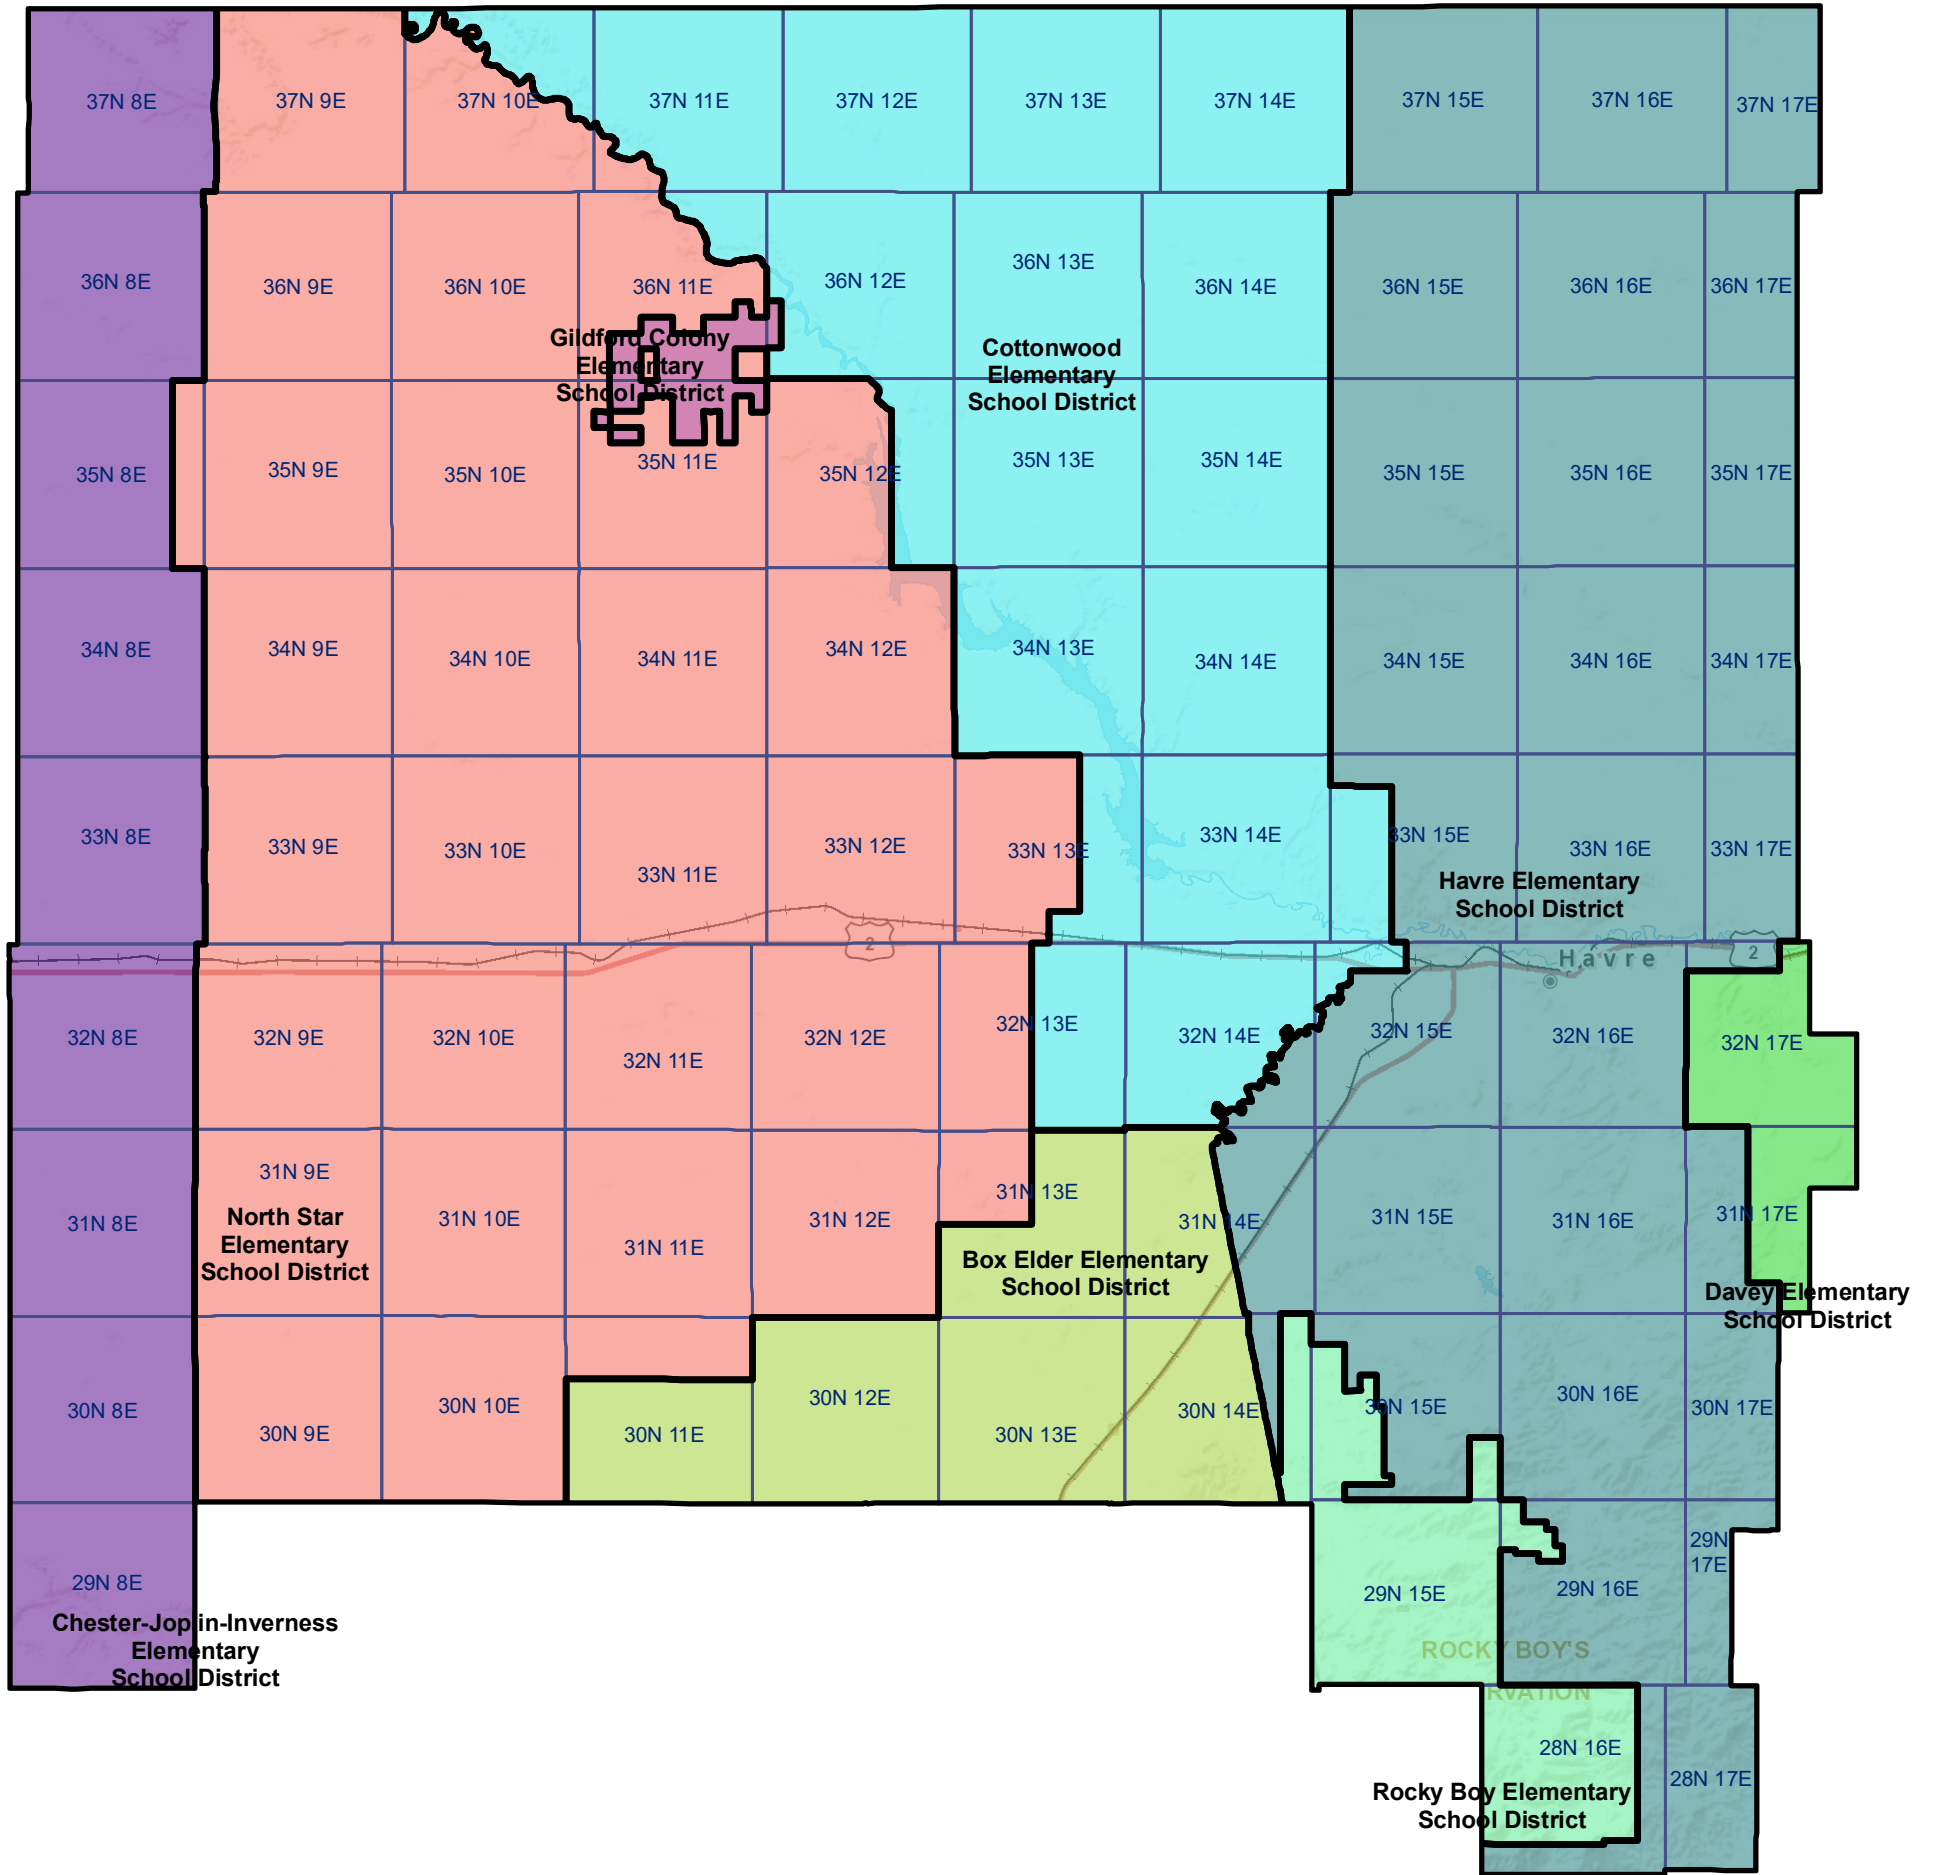

Hill County Elementary and K-12 School Districts

 Township Boundary

School District Boundaries are from the U.S. Census Bureau

Hill County School Districts
 Montana State Library | Created on 12/6/2023
 U.S. Census Bureau - School District Review Program
 Meghan Burns | mburns2@mt.gov | 406.444.1550