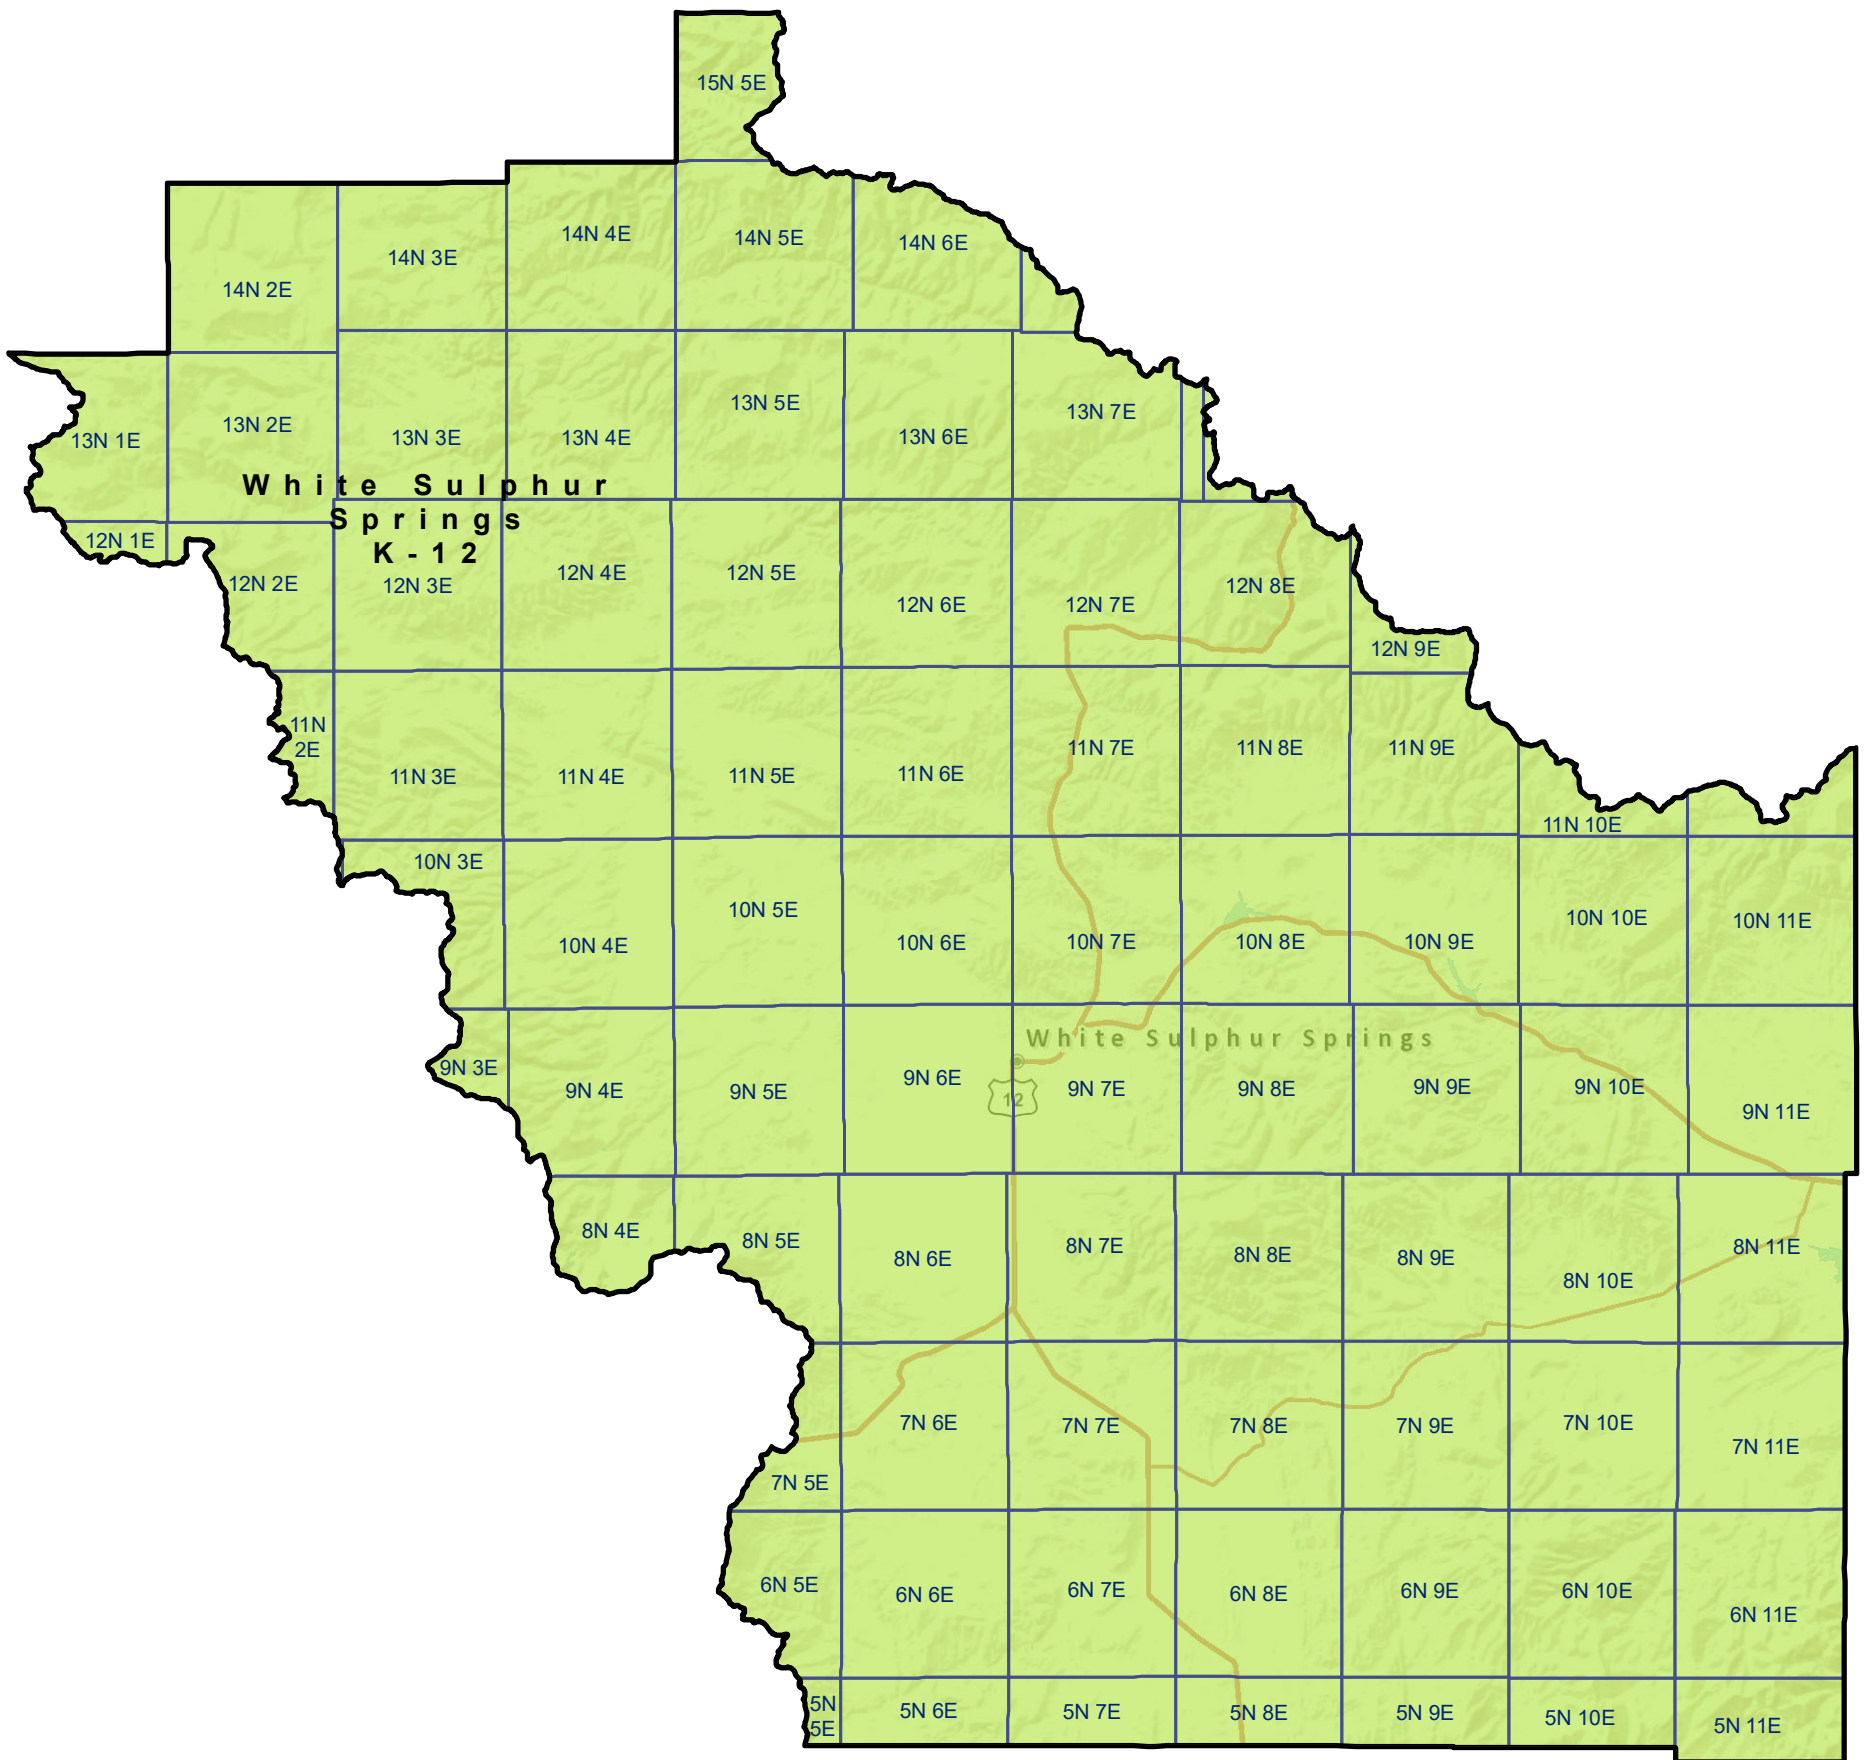

Meagher County Elementary and K-12 School Districts

 Township Boundary

School District Boundaries are from the U.S. Census Bureau

Meagher County School Districts
Montana State Library | Created on 12/6/2023
U.S. Census Bureau - School District Review Program
Meghan Burns | mburns2@mt.gov | 406.444.1550