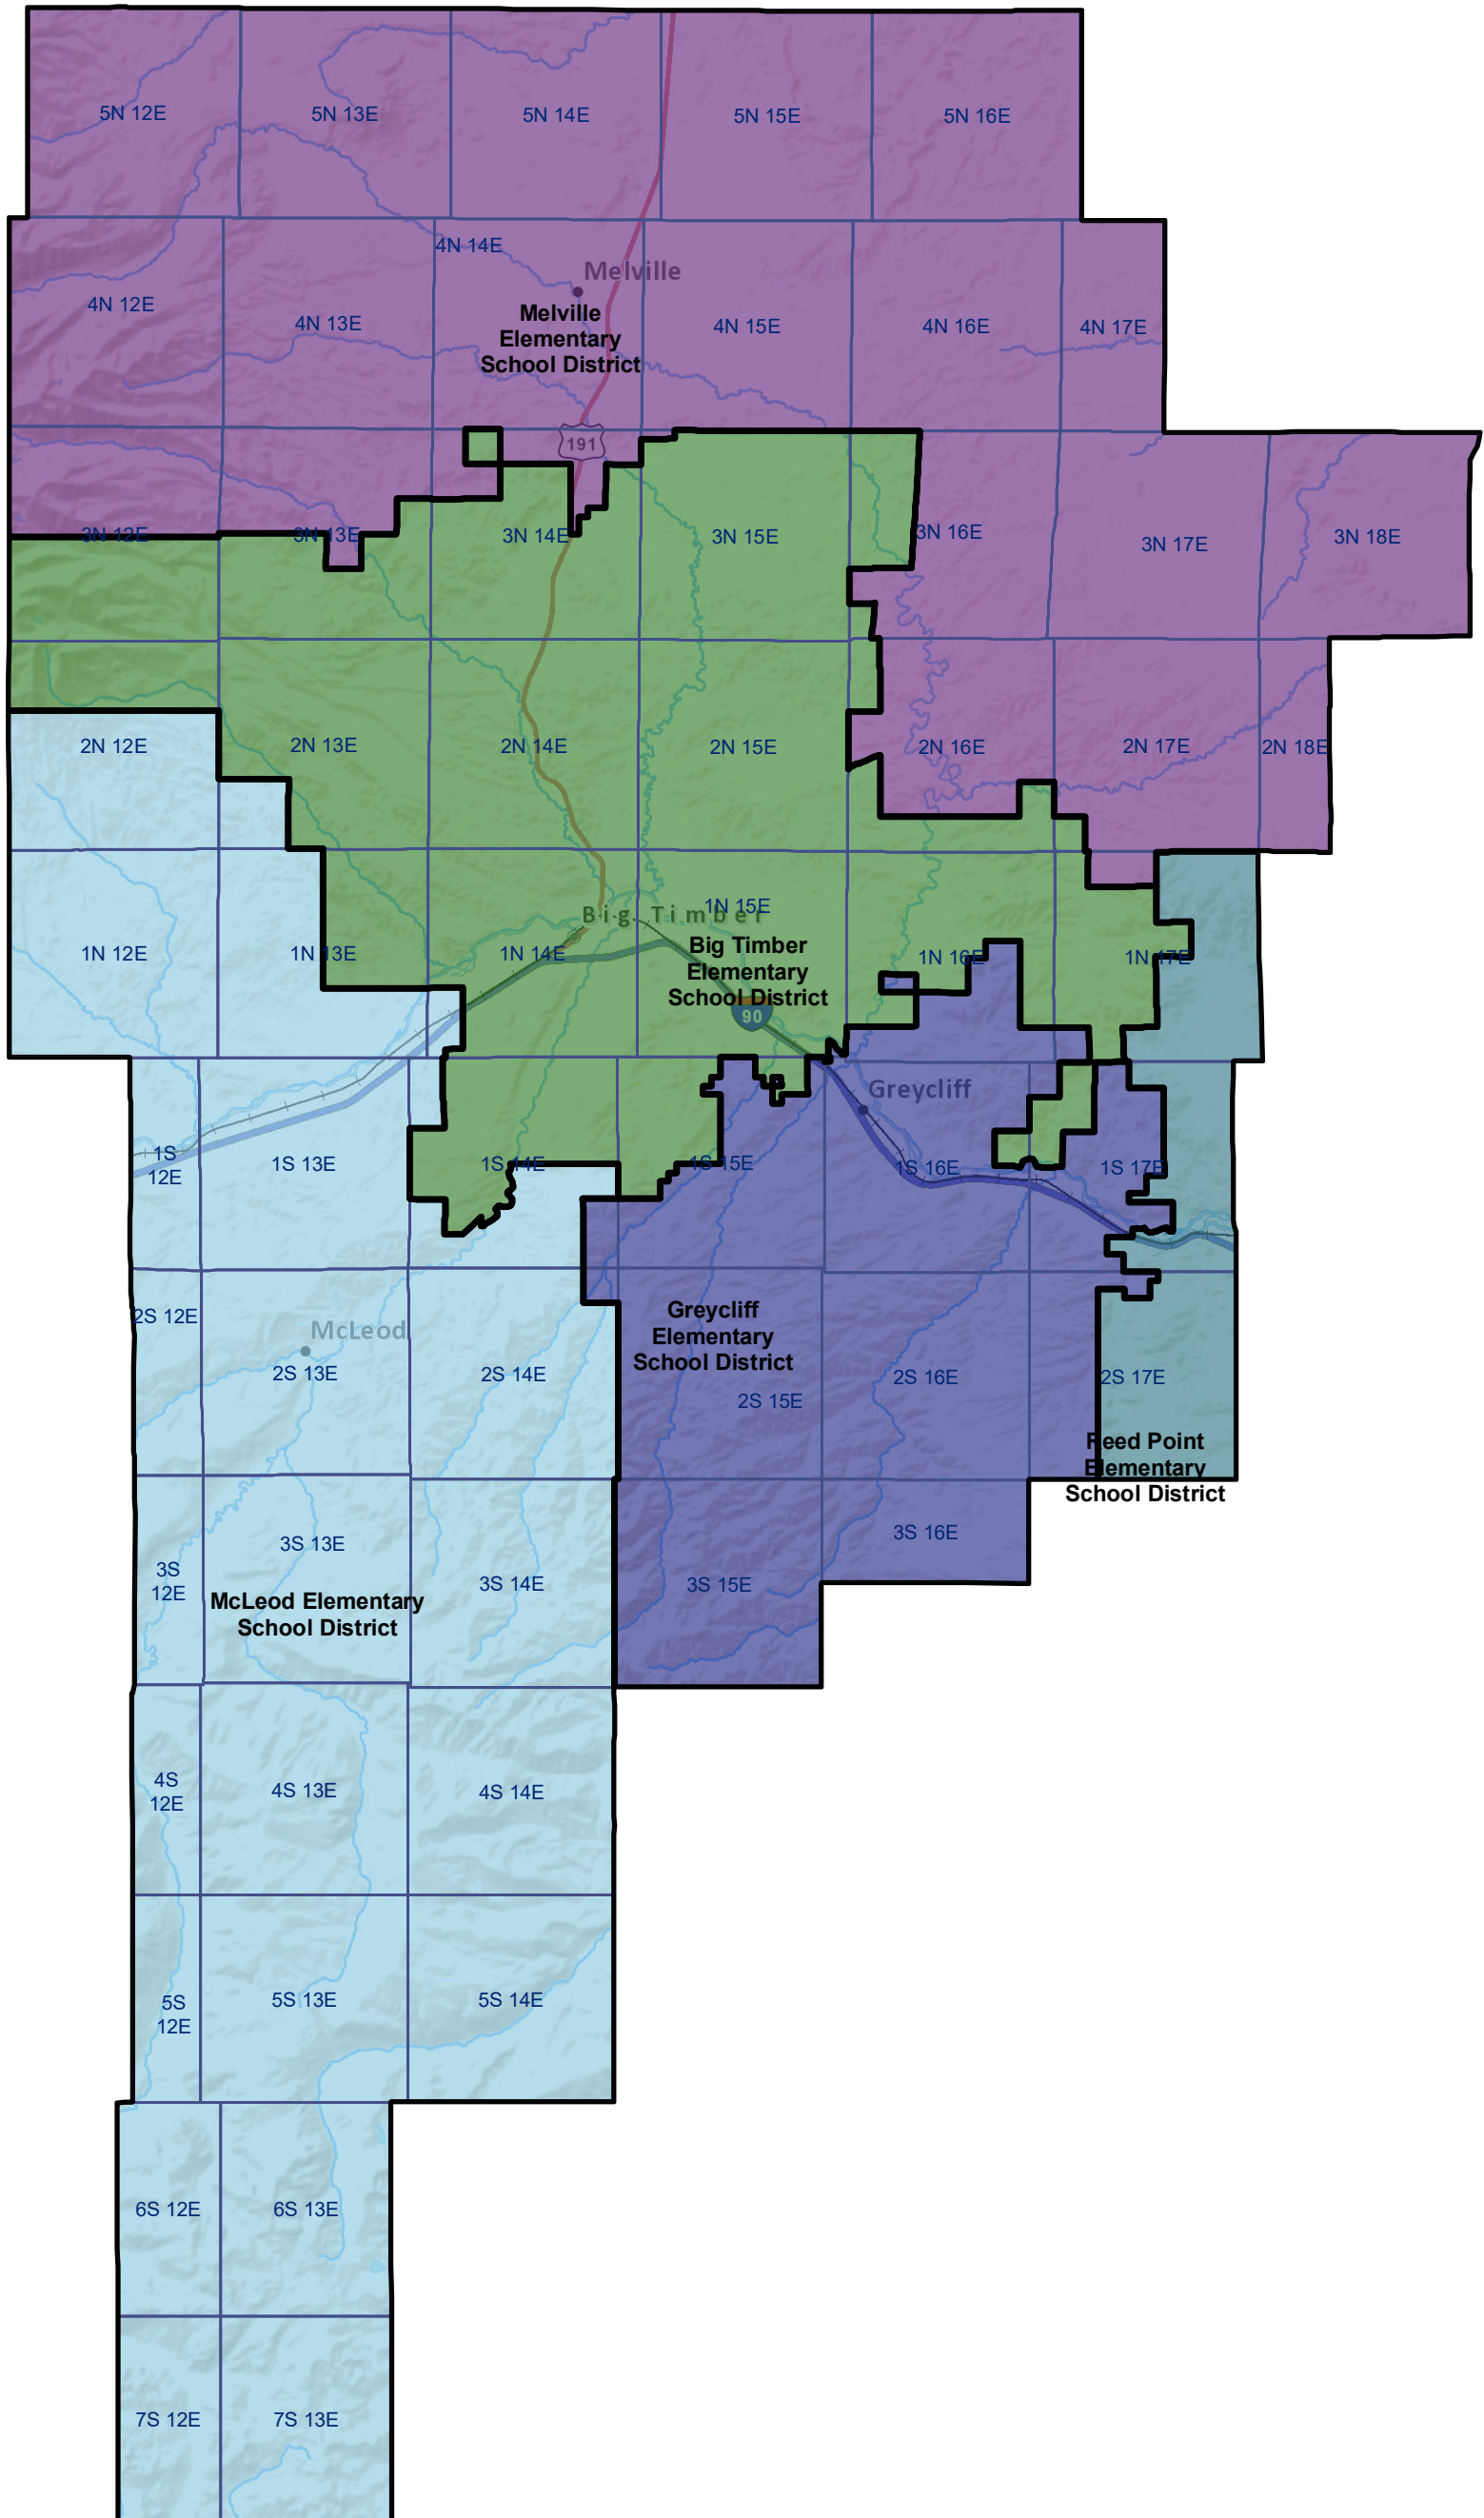

# Sweet Grass County Elementary and K-12 School Districts

 Township Boundary

**School District Boundaries are from the U.S. Census Bureau**

Sweet Grass County School Districts  
 Montana State Library | Created on 12/6/2023  
 U.S. Census Bureau - School District Review Program  
 Meghan Burns | mburns2@mt.gov | 406.444.1550