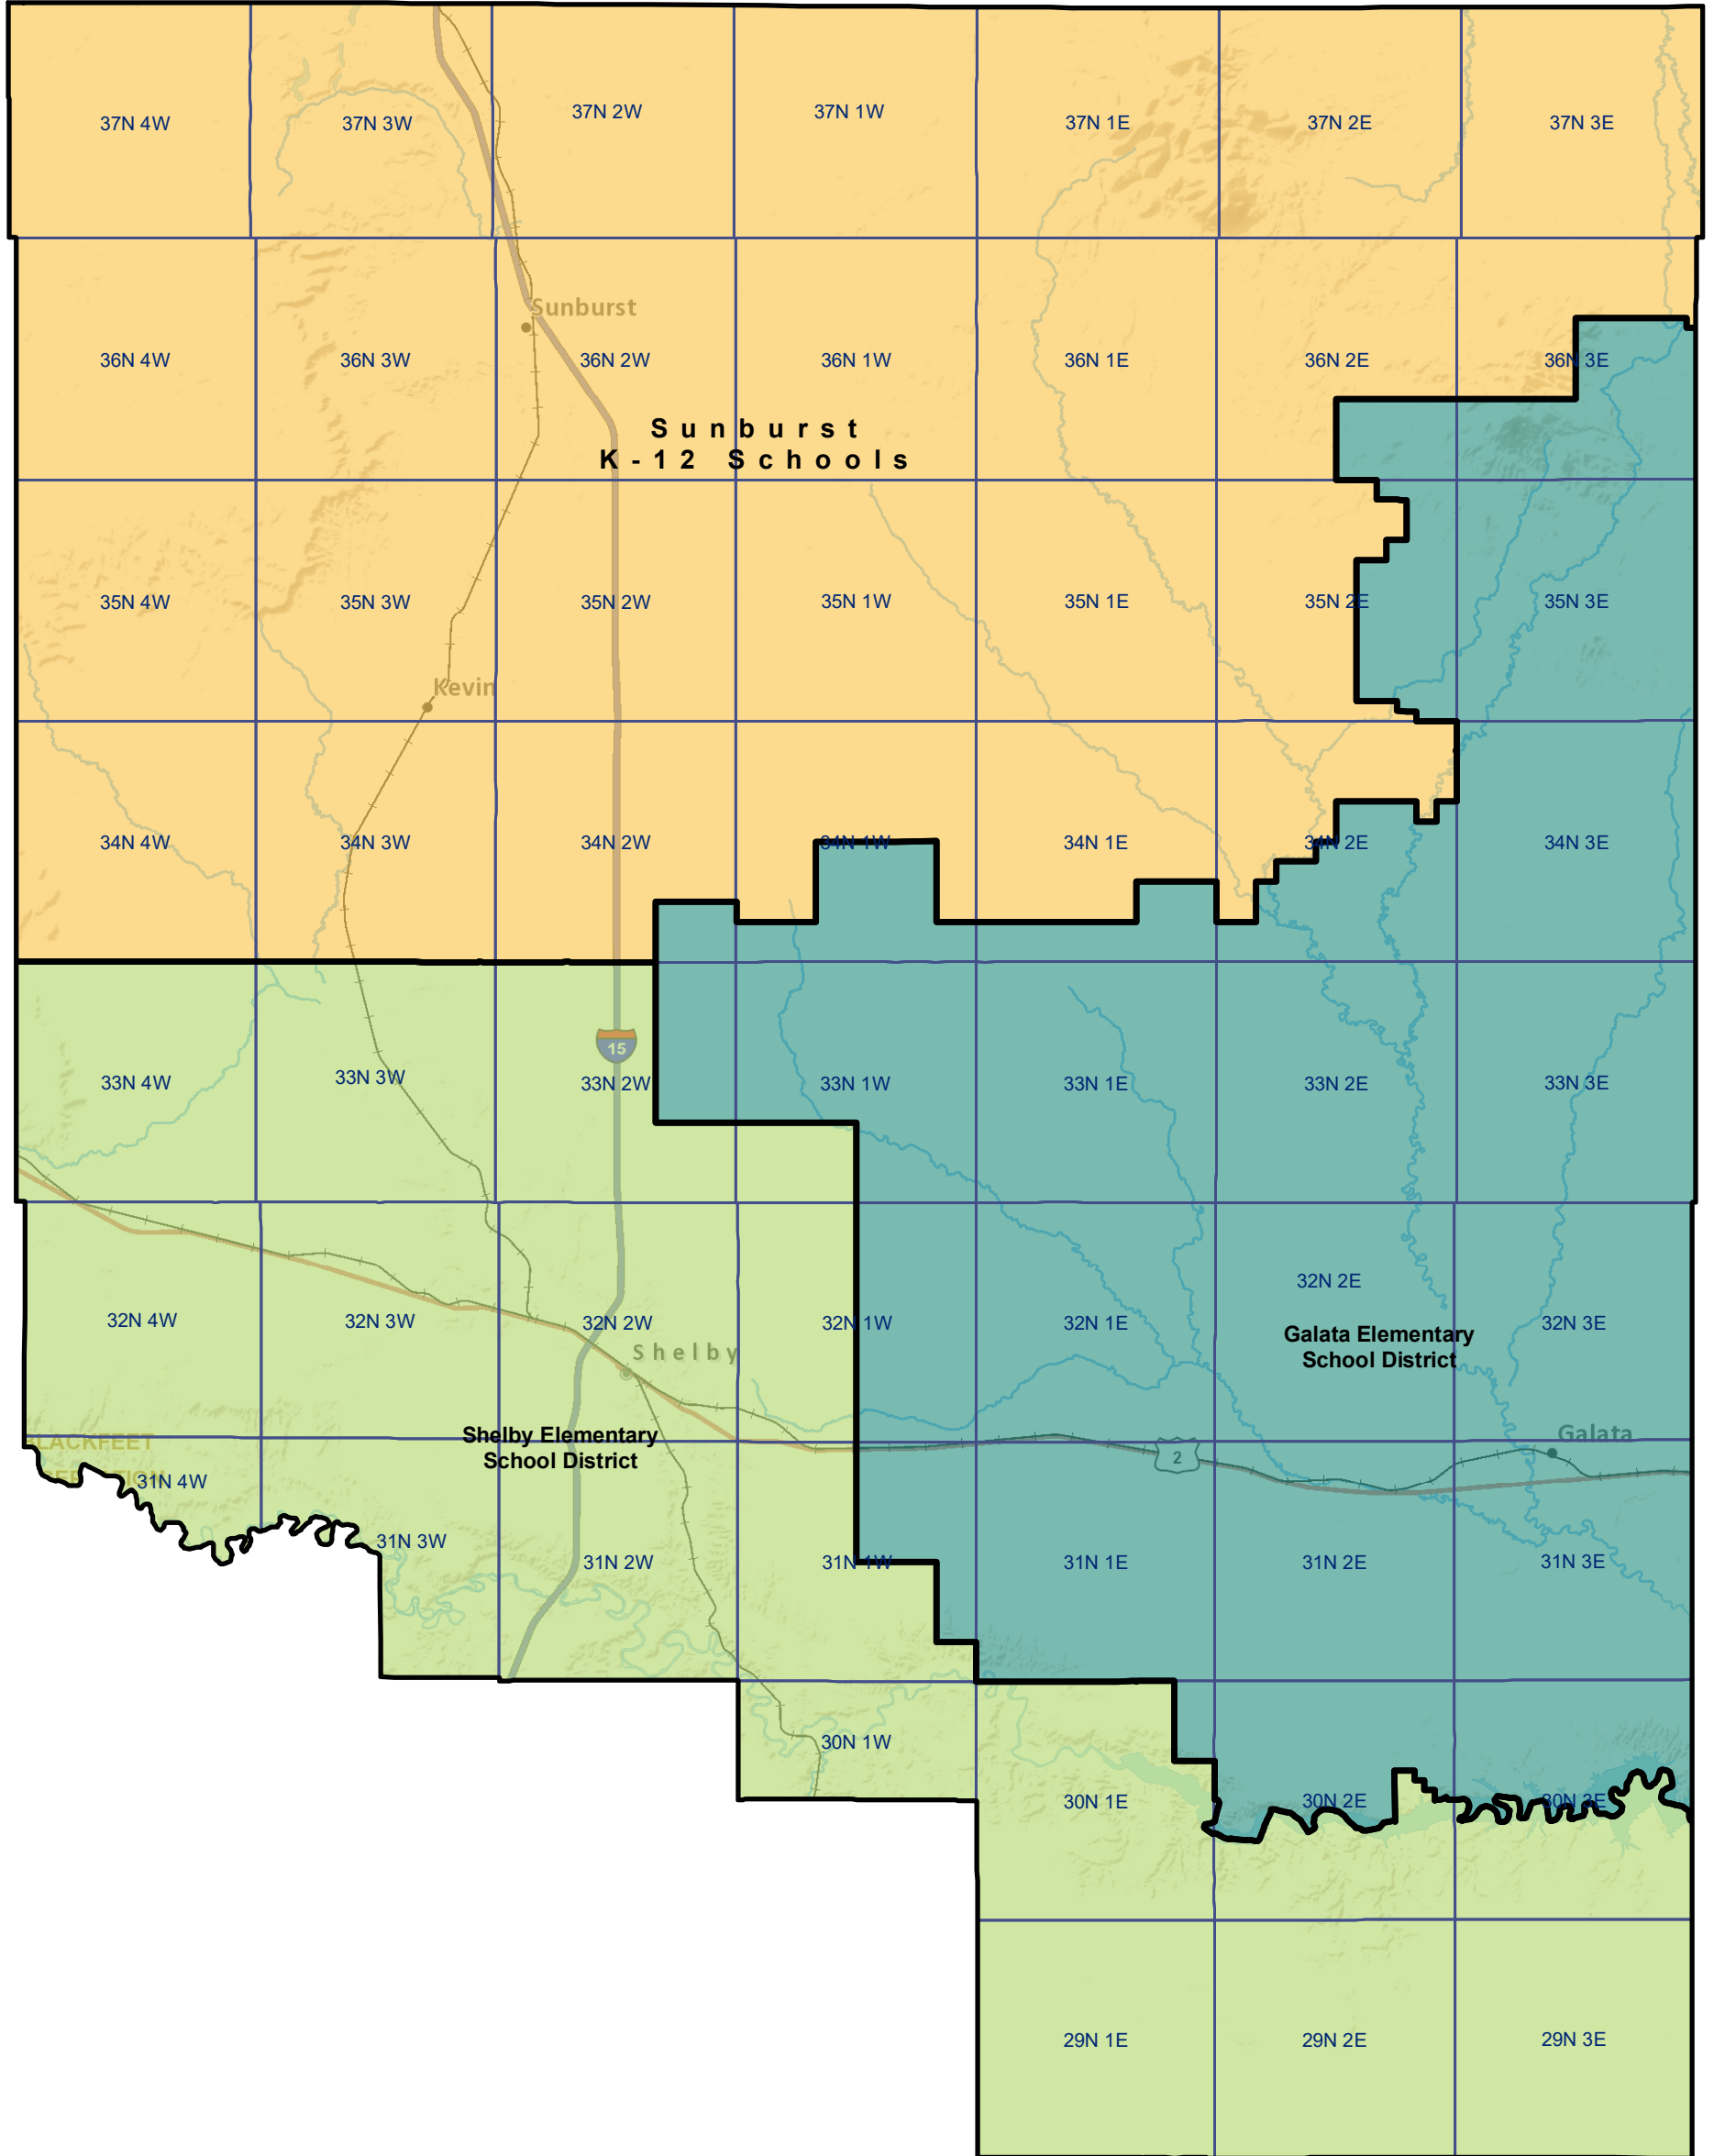

# Toole County Elementary and K-12 School Districts

 Township Boundary

**School District Boundaries are from the U.S. Census Bureau**

Toole County School Districts  
 Montana State Library | Created on 12/6/2023  
 U.S. Census Bureau - School District Review Program  
 Meghan Burns | mburns2@mt.gov | 406.444.1550