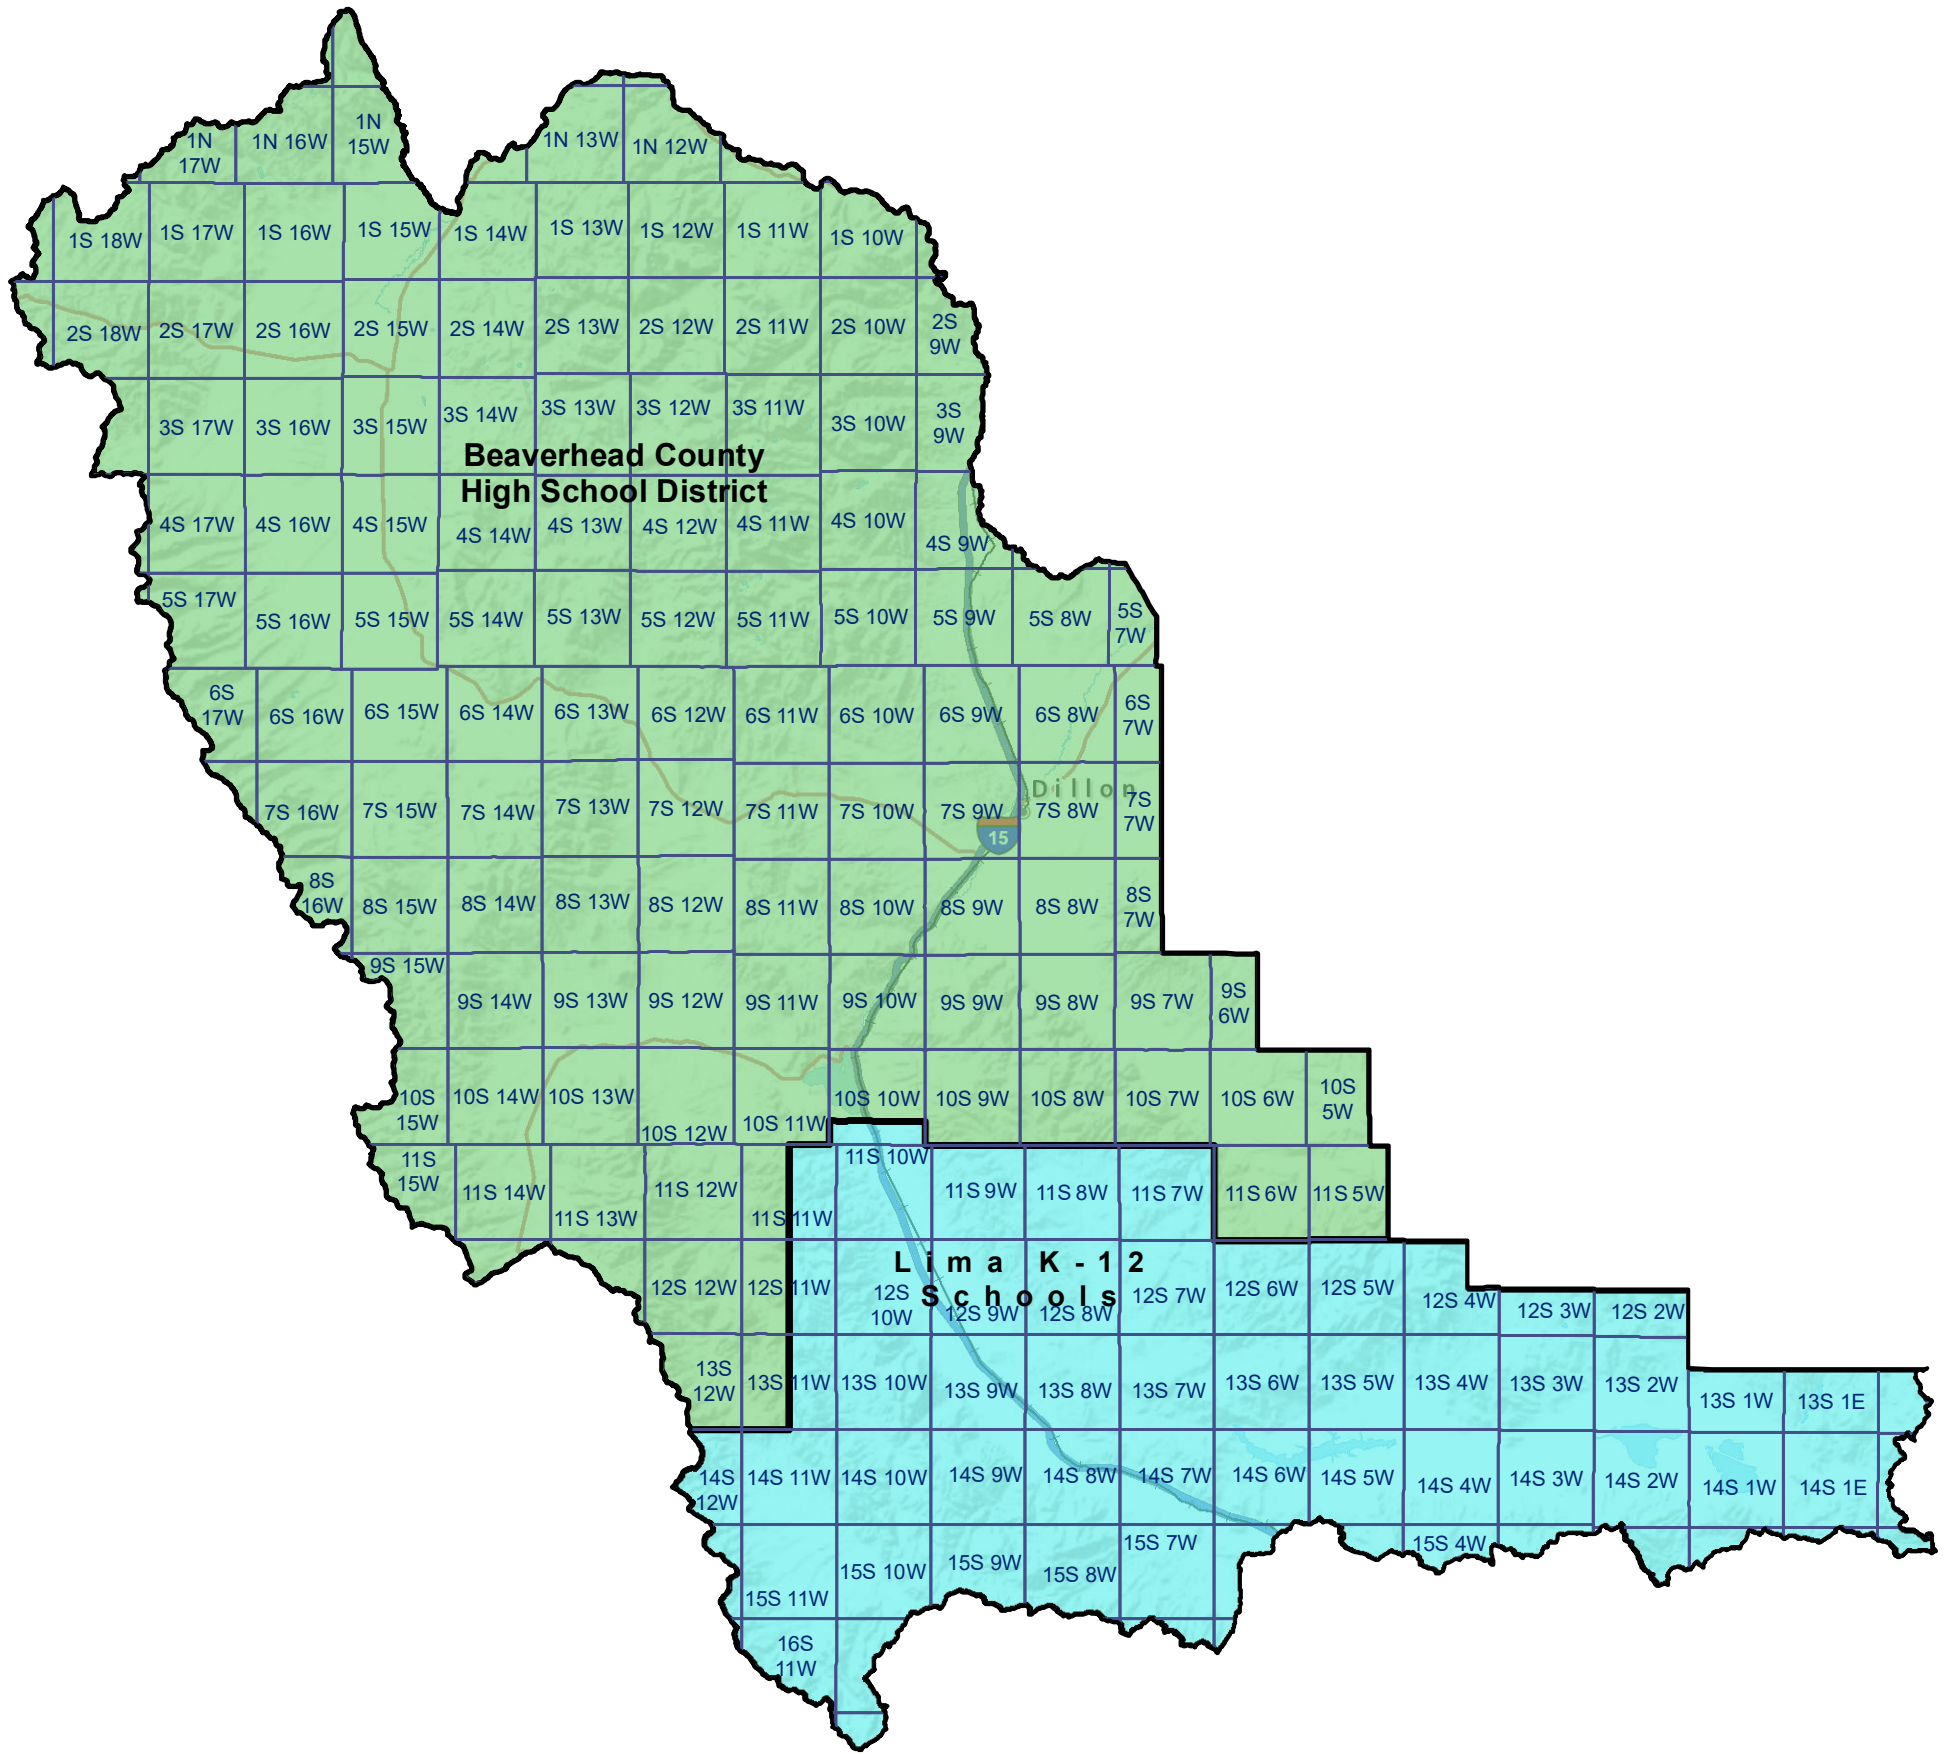

Beaverhead County High School and K-12 School Districts

 Township Boundary

School District Boundaries are from the U.S. Census Bureau

Beaverhead County School Districts
Montana State Library | Created on 12/6/2023
U.S. Census Bureau - School District Review Program
Meghan Burns | mburns2@mt.gov | 406.444.1550