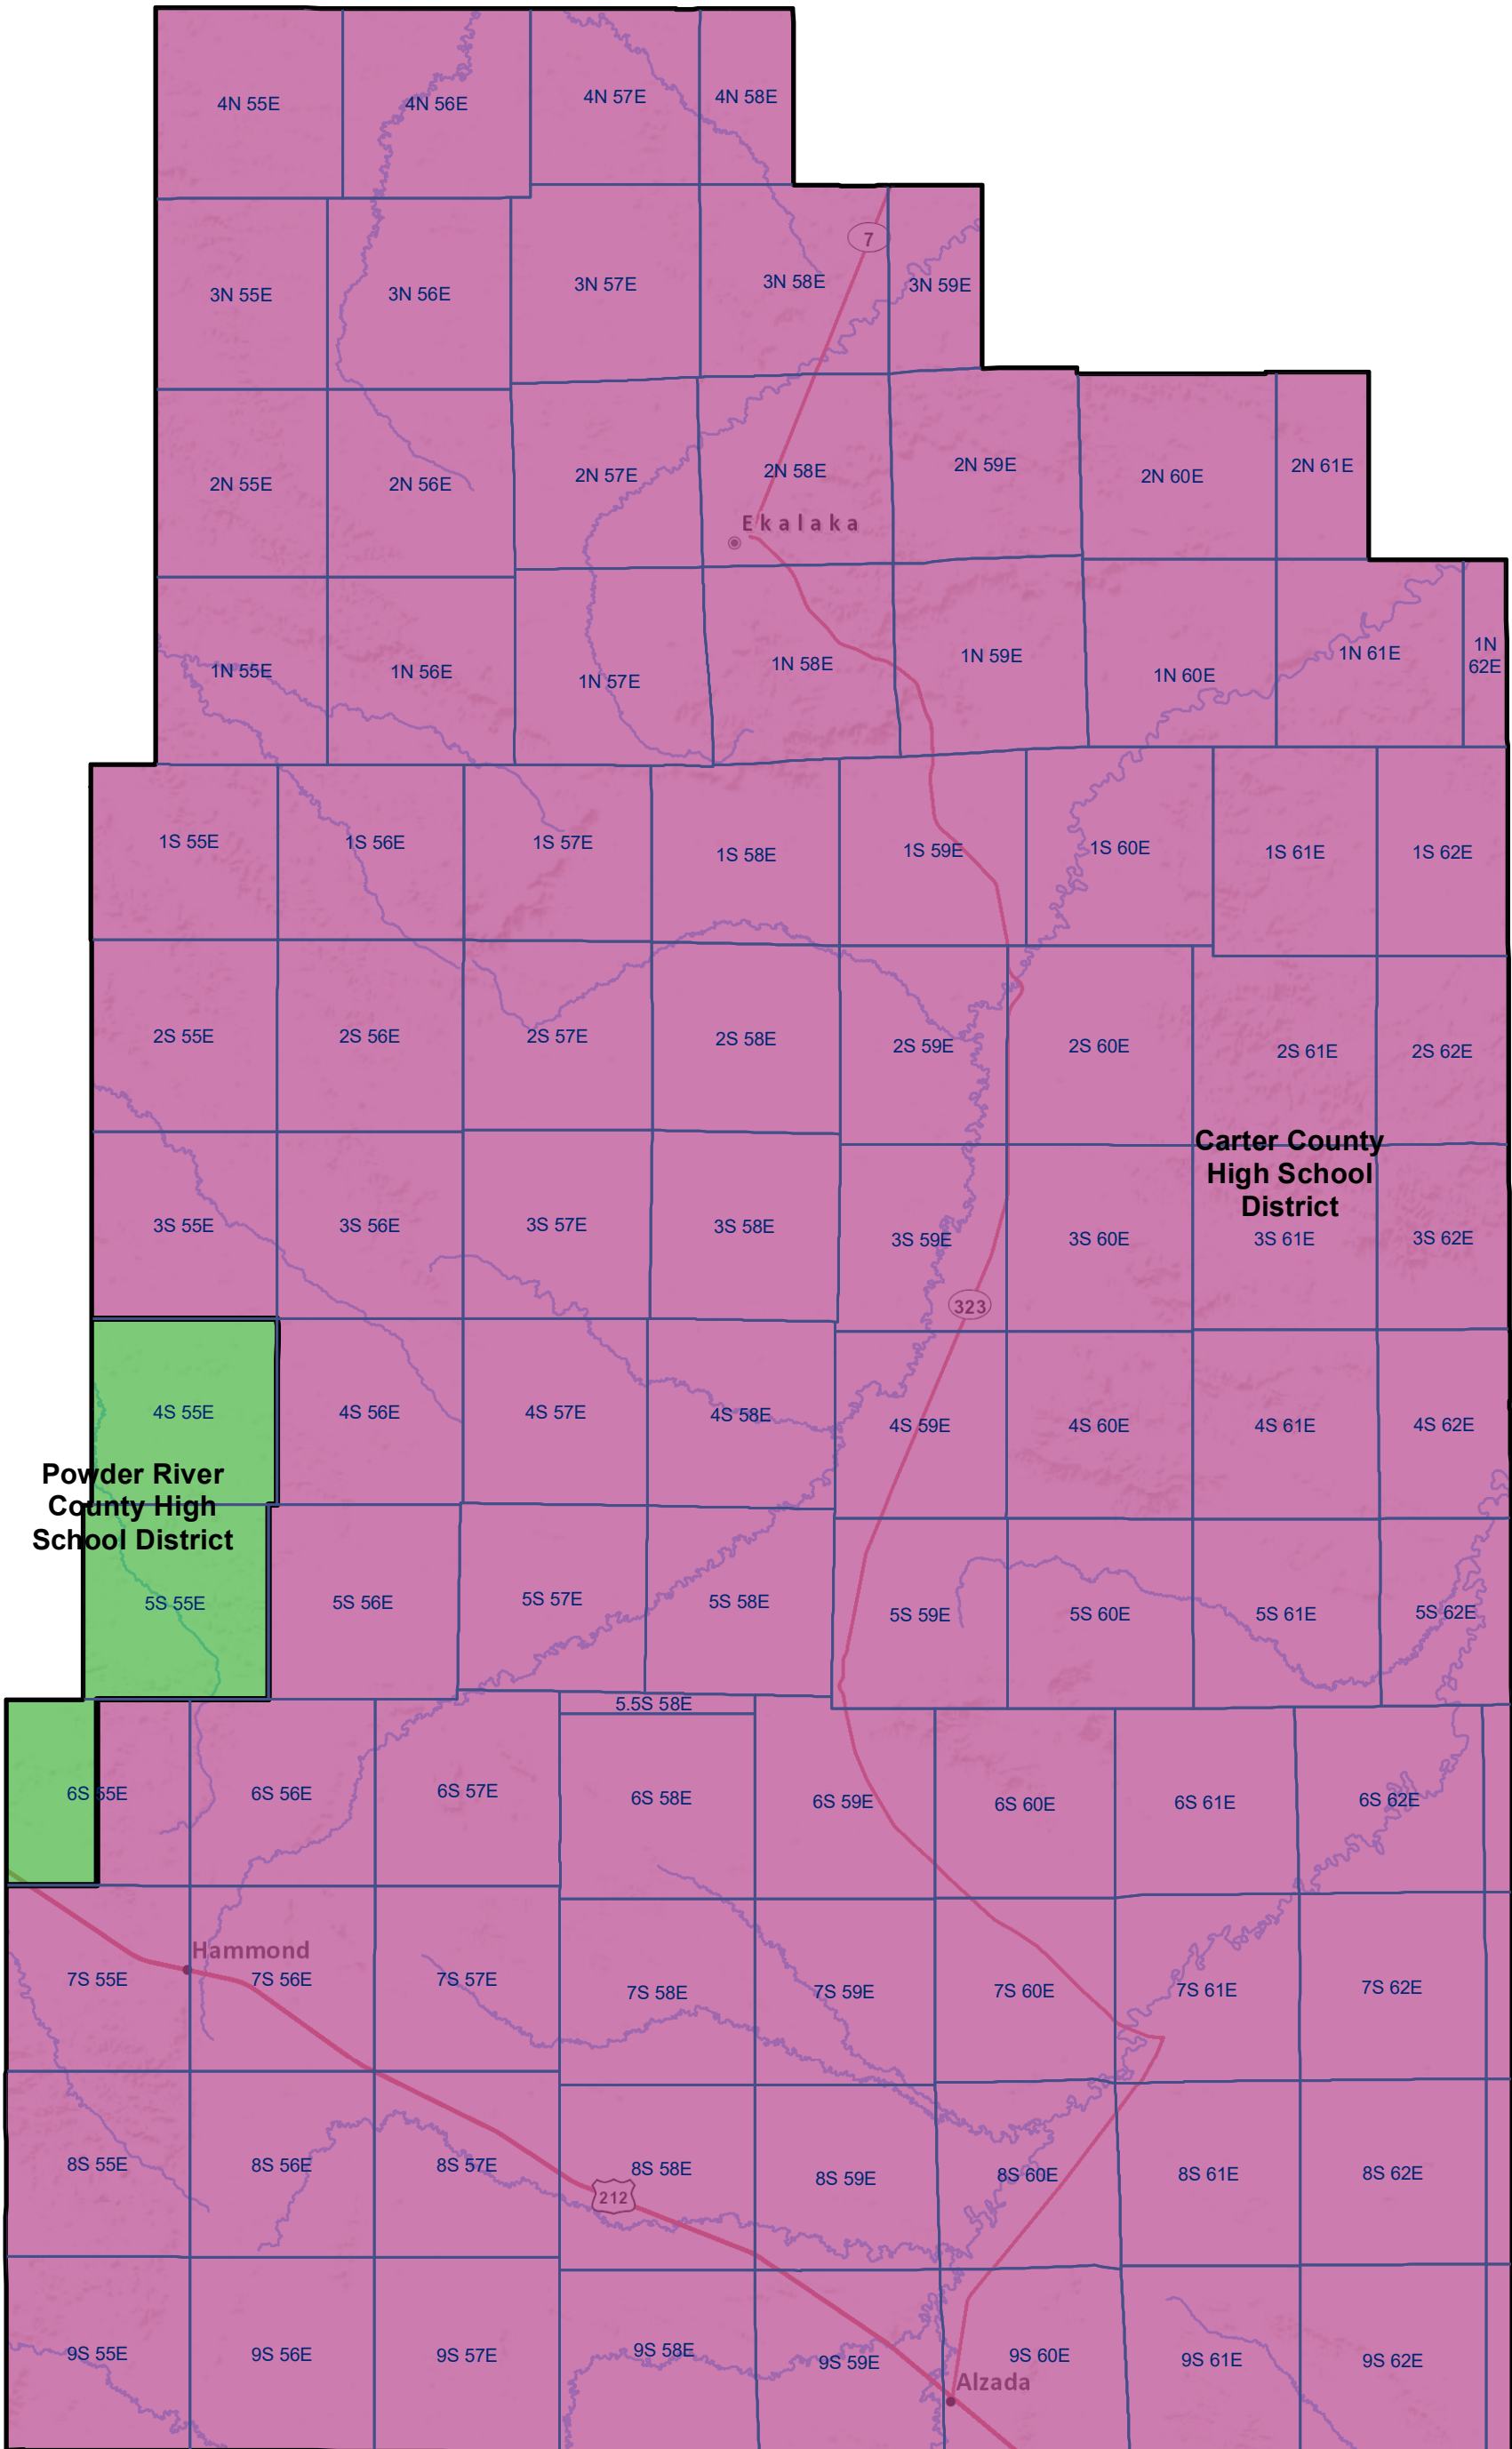

# Carter County High School and K-12 School Districts

 Township Boundary

*School District Boundaries are from the U.S. Census Bureau*

Carter County School Districts  
 Montana State Library | Created on 12/6/2023  
 U.S. Census Bureau - School District Review Program  
 Meghan Burns | mburns2@mt.gov | 406.444.1550