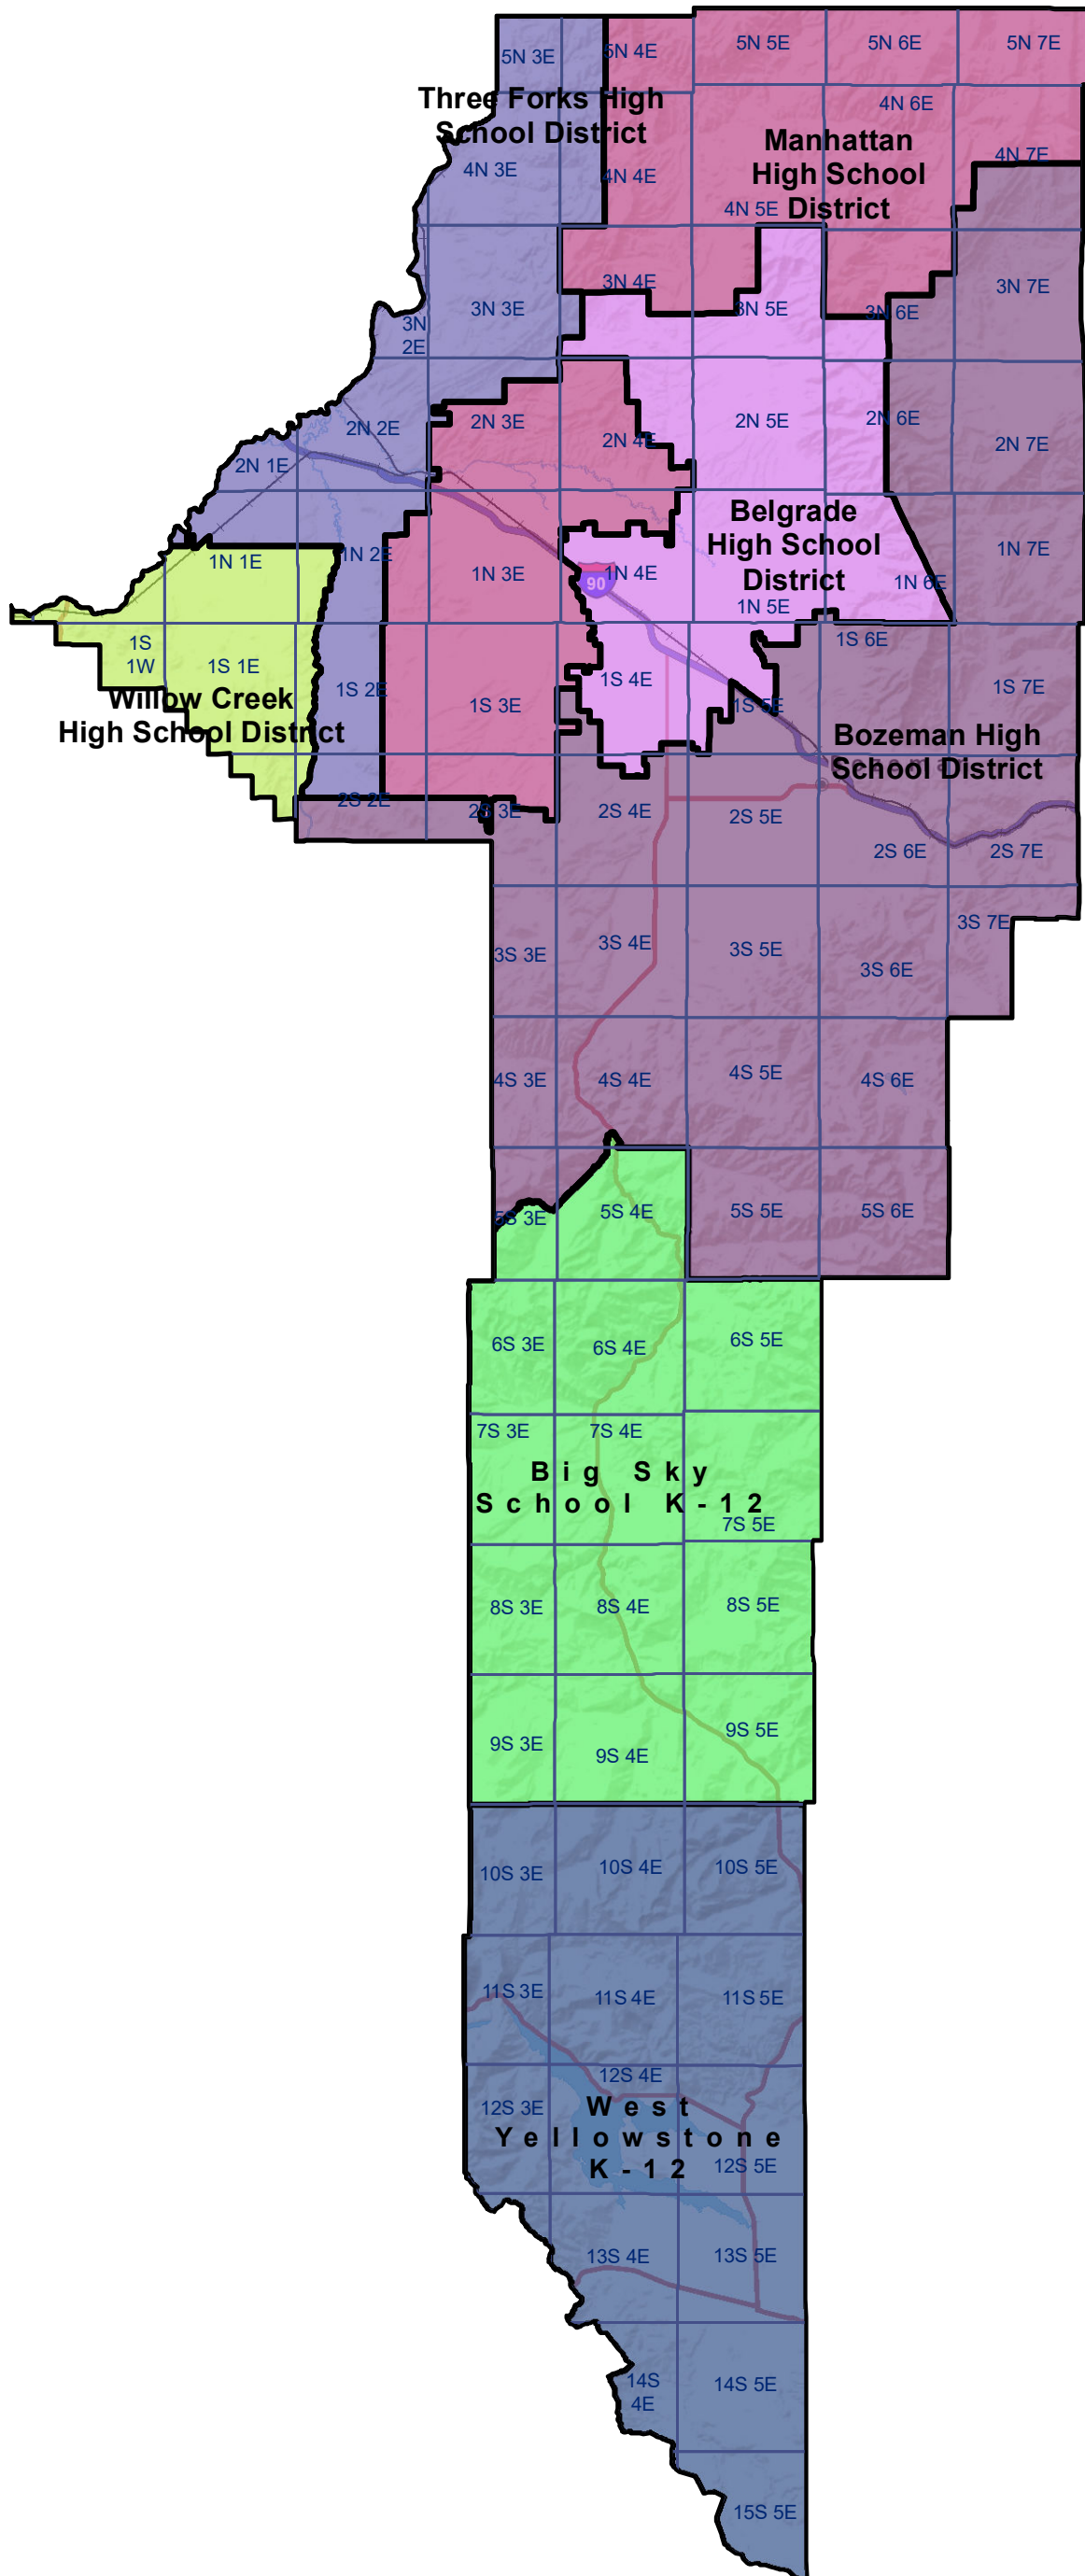

Gallatin County High School and K-12 School Districts

 Township Boundary

School District Boundaries are from the U.S. Census Bureau

Gallatin County School Districts
 Montana State Library | Created on 12/6/2023
 U.S. Census Bureau - School District Review Program
 Meghan Burns | mburns2@mt.gov | 406.444.1550