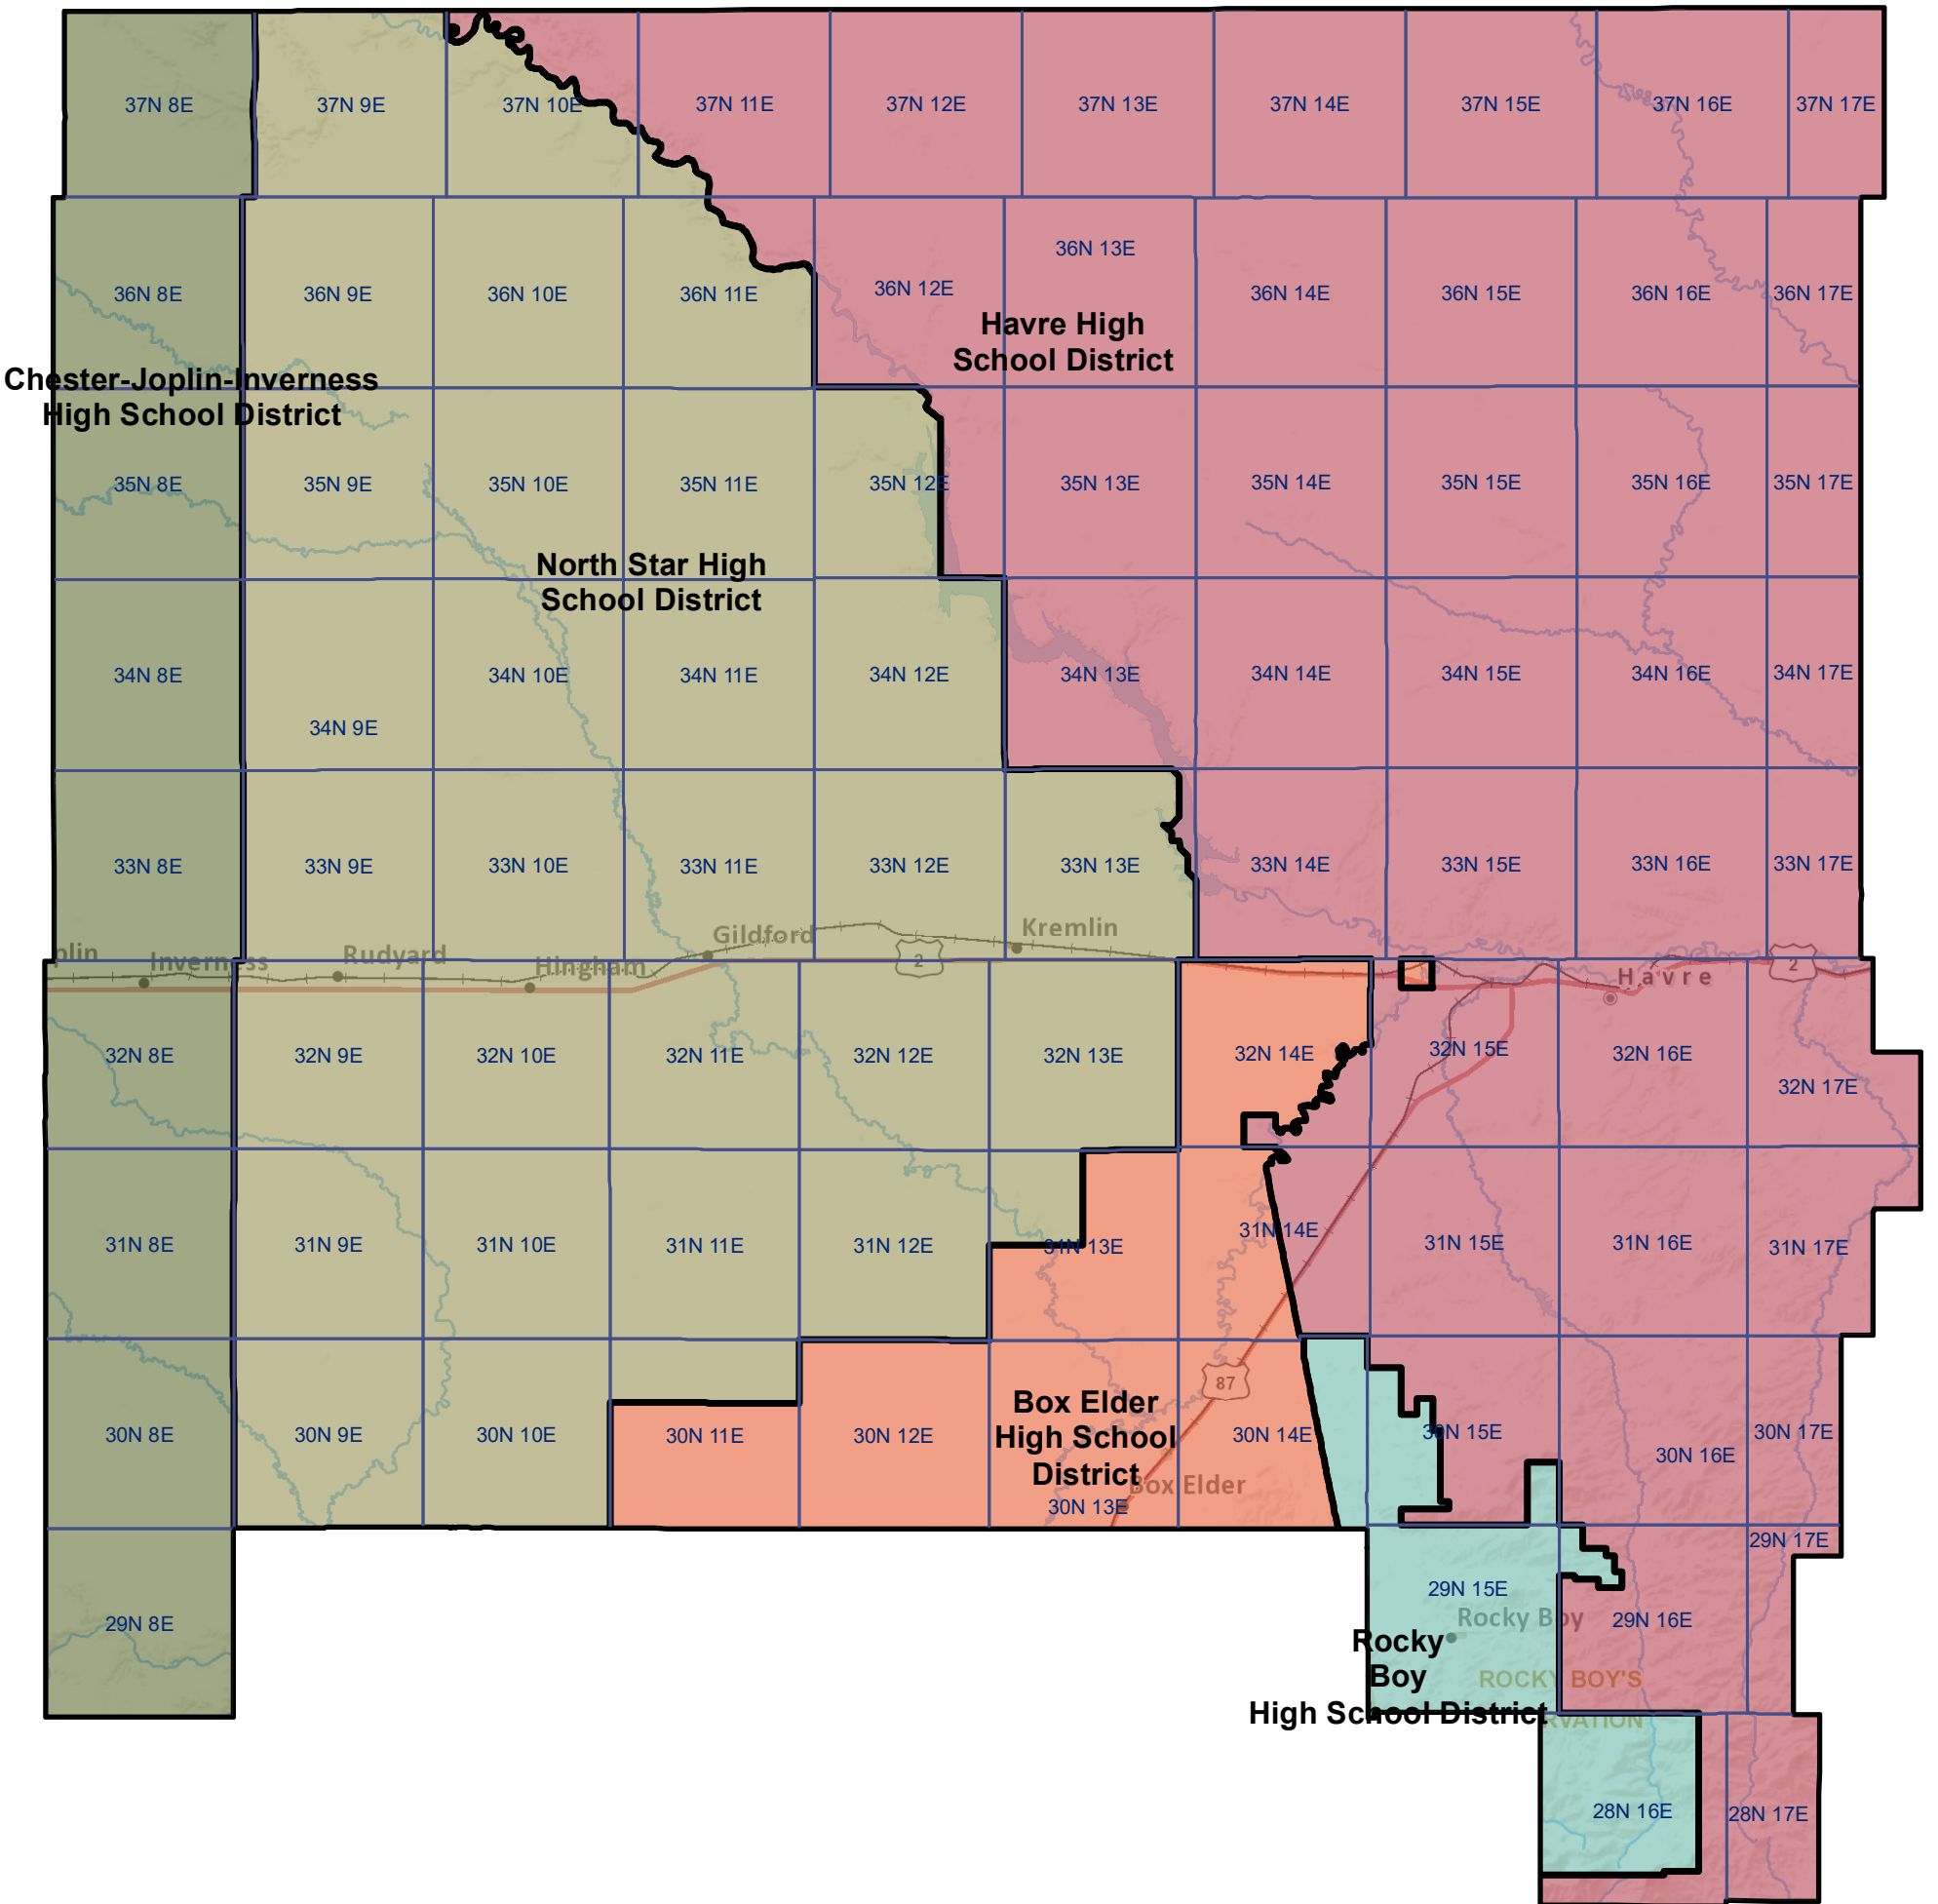

Hill County High School and K-12 School Districts

 Township Boundary

School District Boundaries are from the U.S. Census Bureau

Hill County School Districts
 Montana State Library | Created on 12/6/2023
 U.S. Census Bureau - School District Review Program
 Meghan Burns | mburns2@mt.gov | 406.444.1550