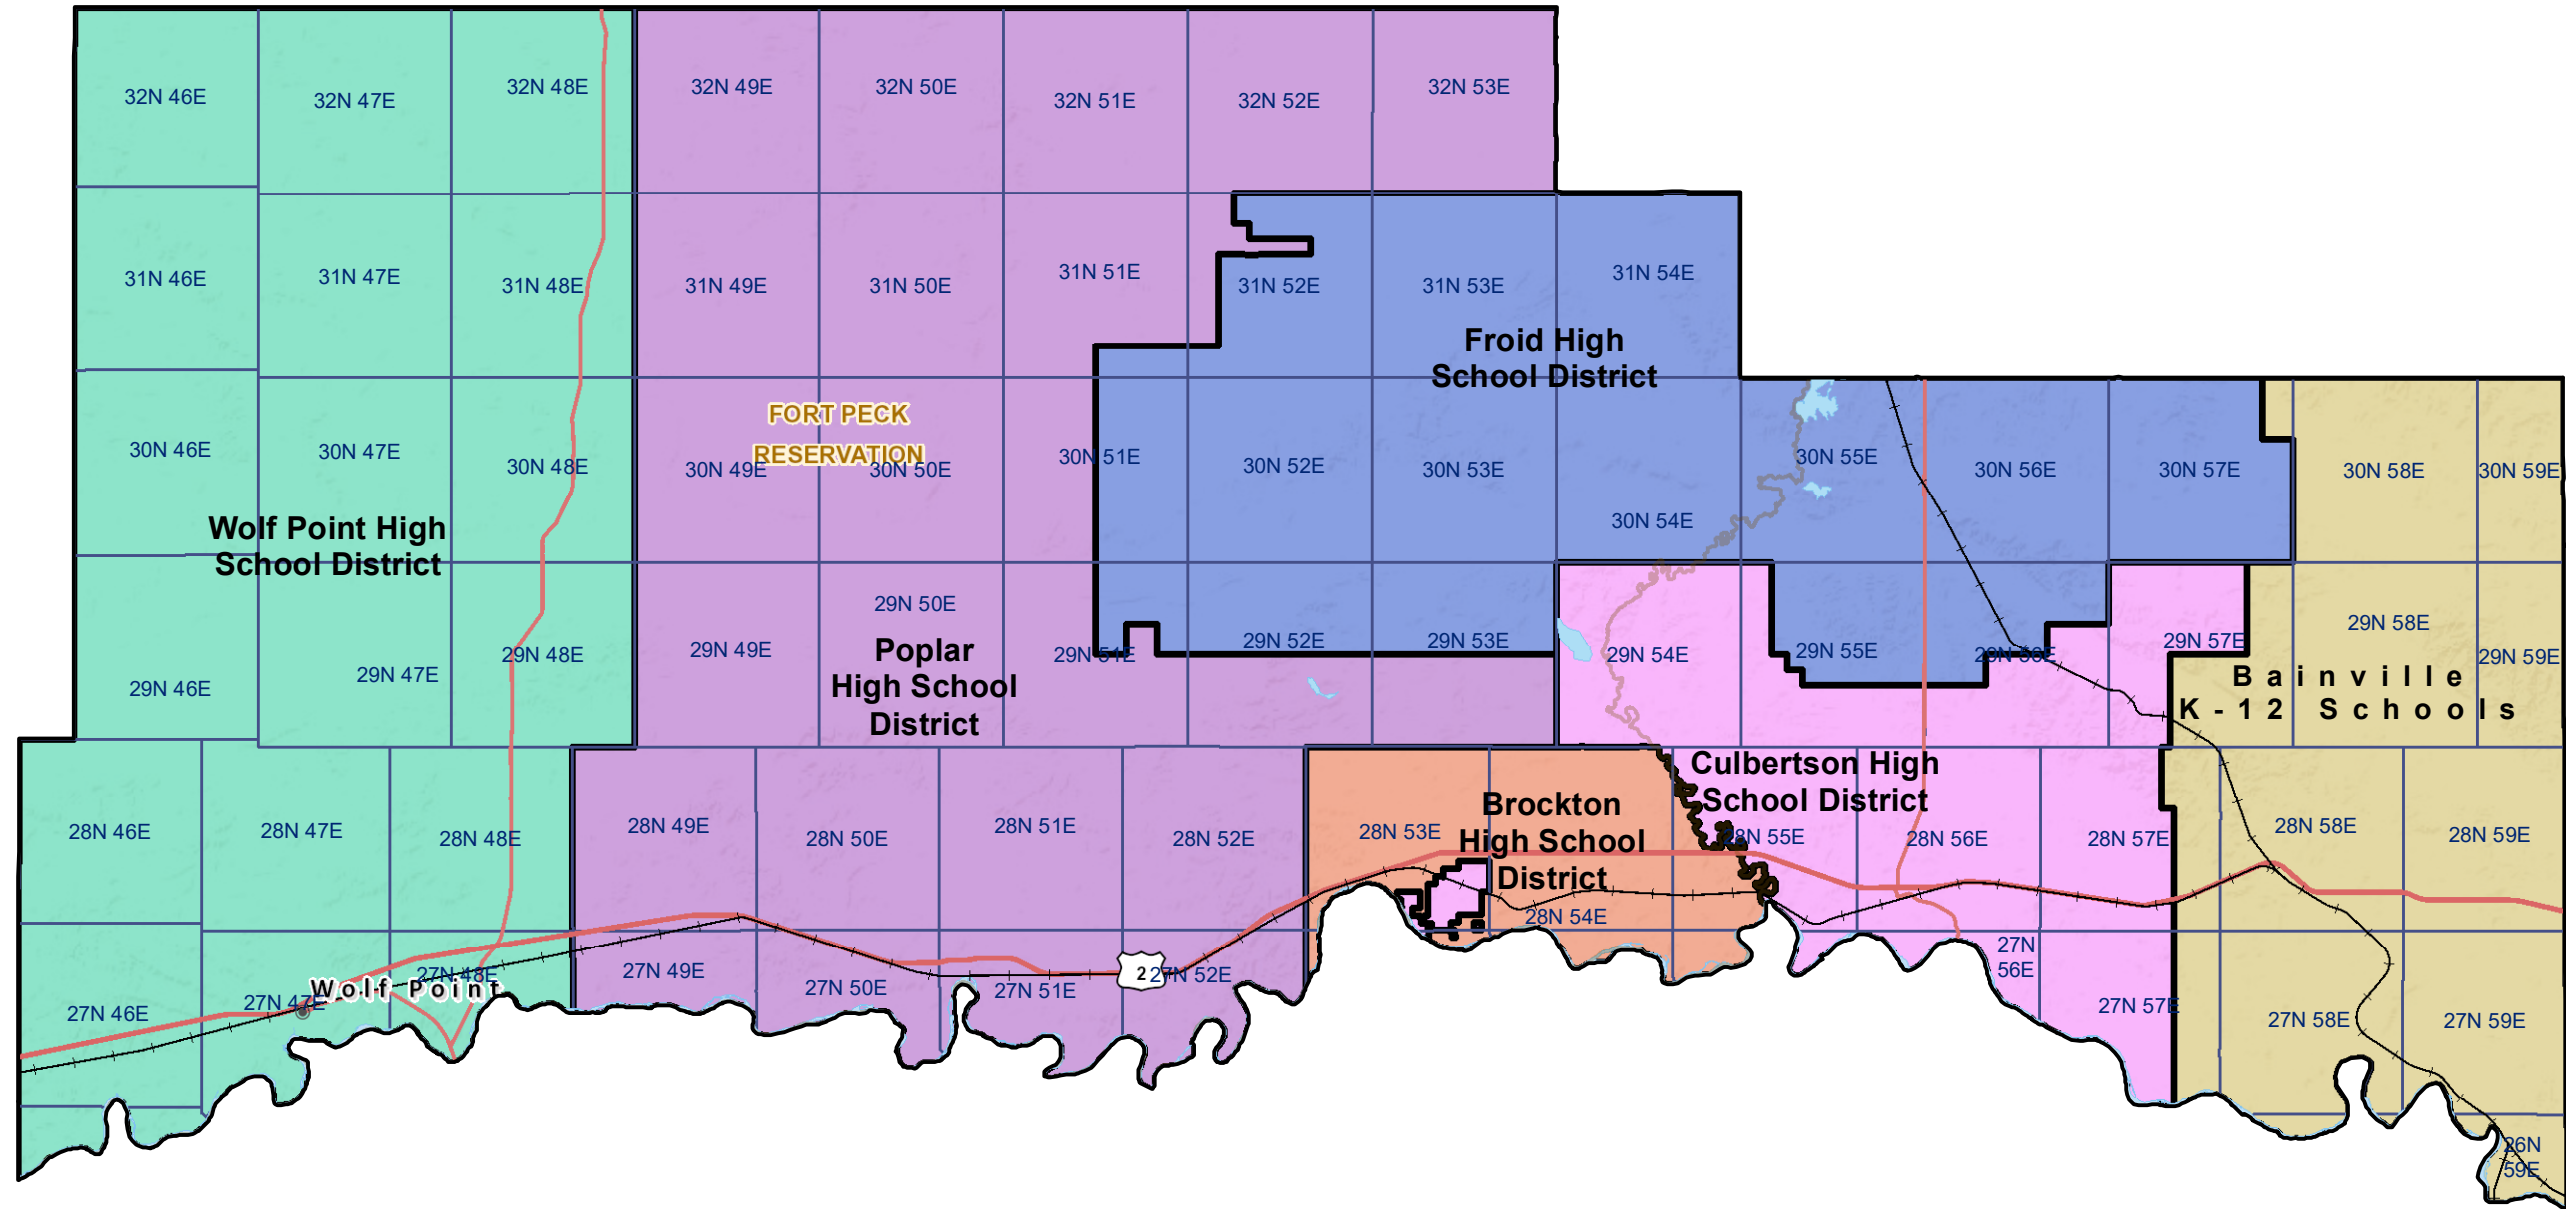

Roosevelt County High School and K-12 School Districts

 Township Boundary

School District Boundaries are from the U.S. Census Bureau

Roosevelt County School Districts
Montana State Library | Created on 12/6/2023
U.S. Census Bureau - School District Review Program
Meghan Burns | mburns2@mt.gov | 406.444.1550