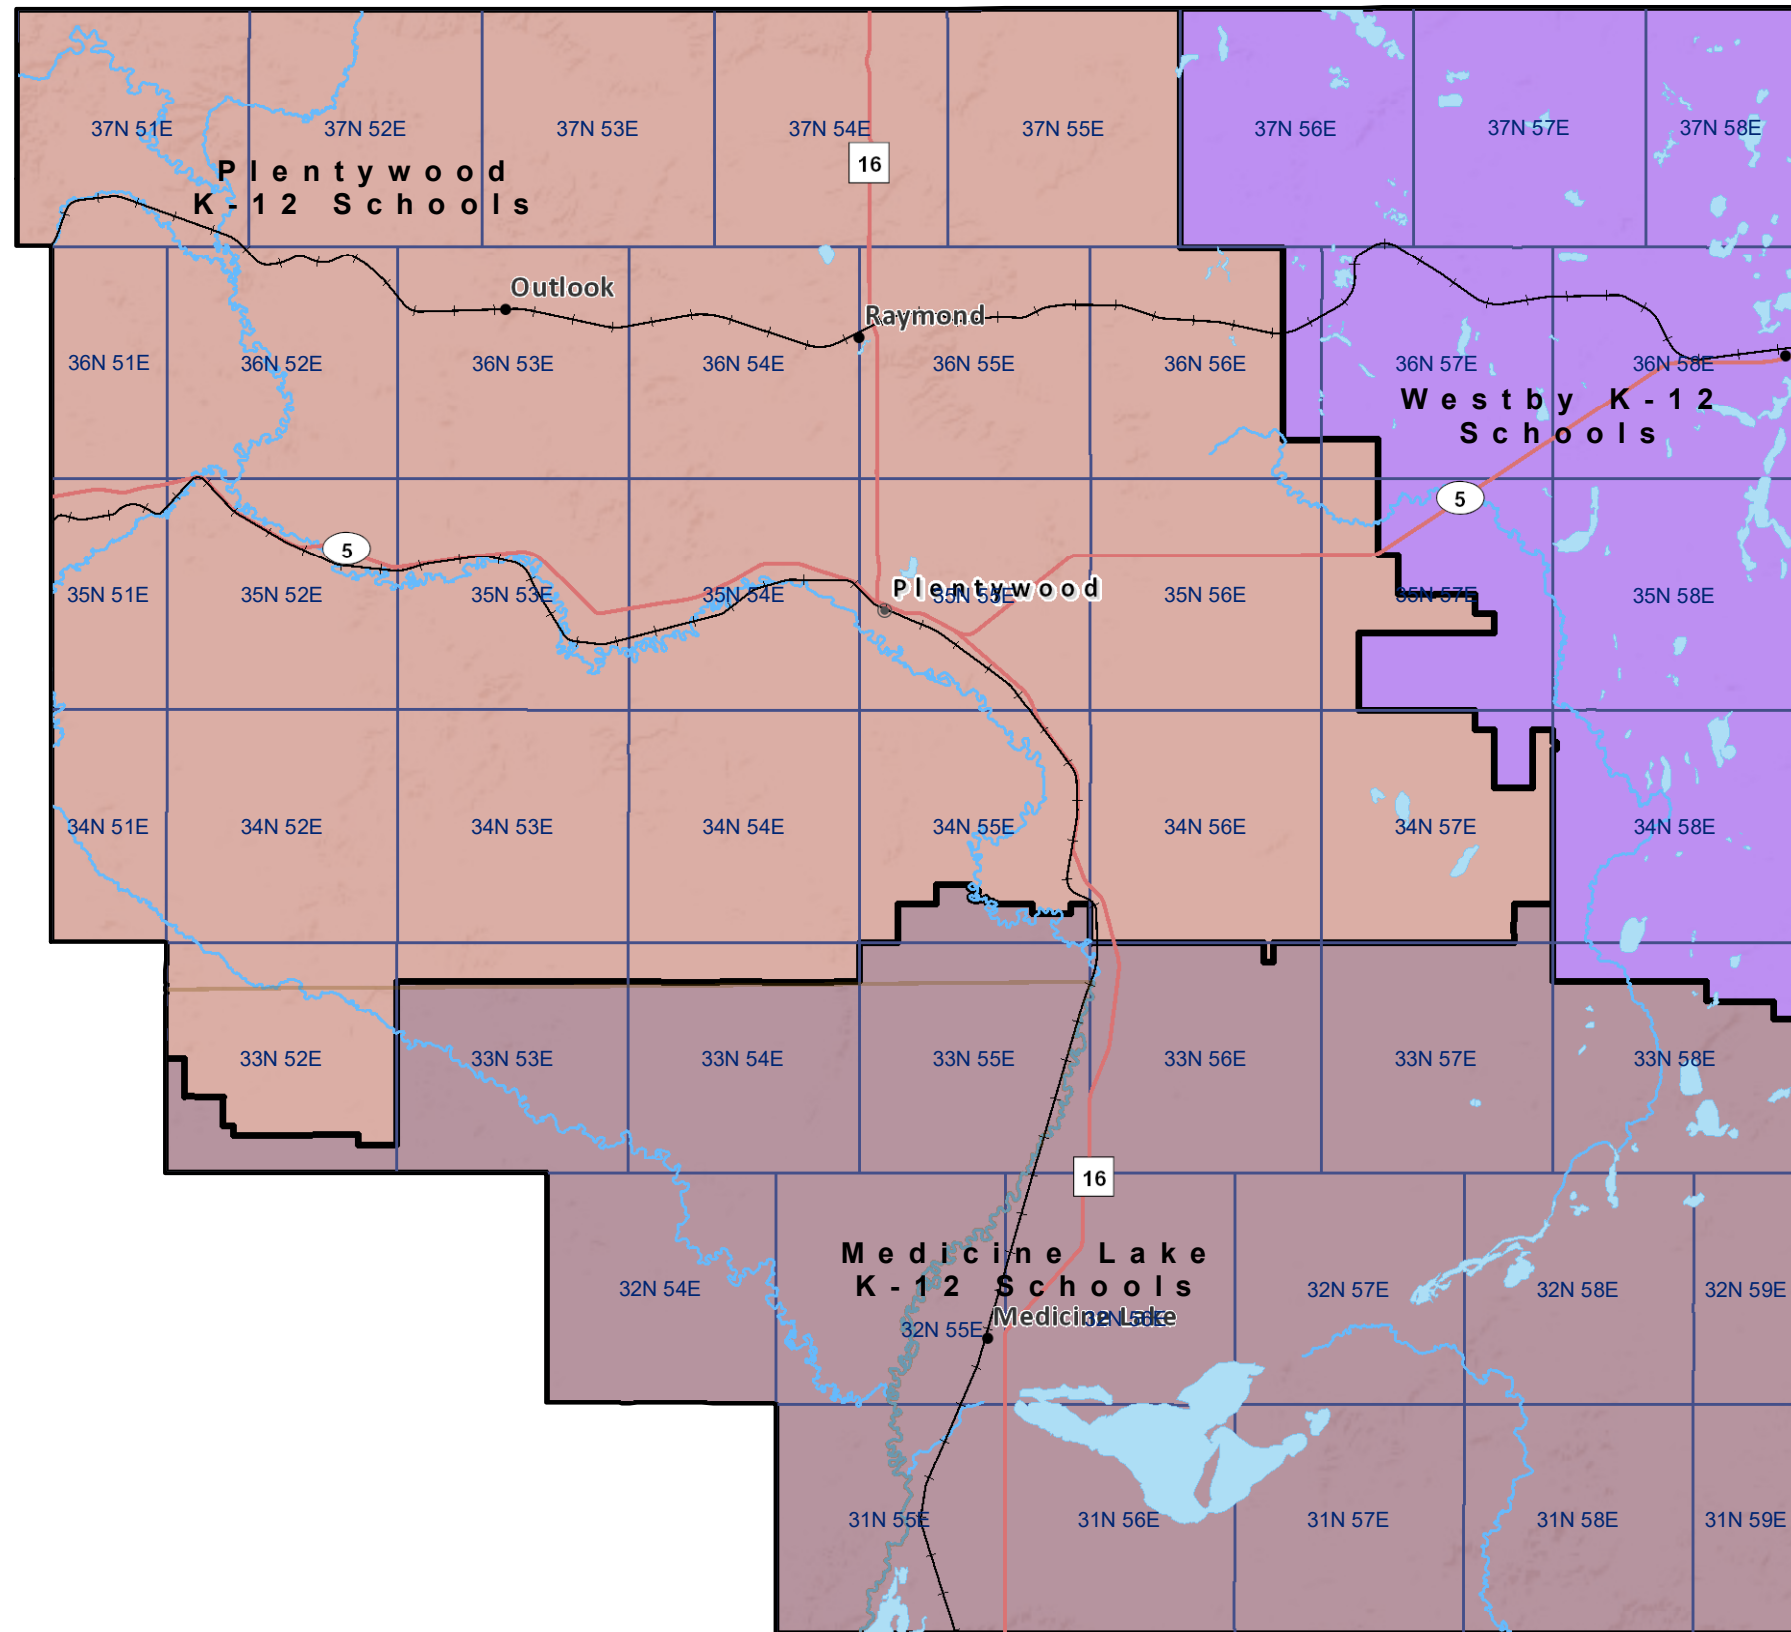

Sheridan County High School and K-12 School Districts

 Township Boundary

School District Boundaries are from the U.S. Census Bureau

Sheridan County School Districts
Montana State Library | Created on 12/6/2023
U.S. Census Bureau - School District Review Program
Meghan Burns | mburns2@mt.gov | 406.444.1550