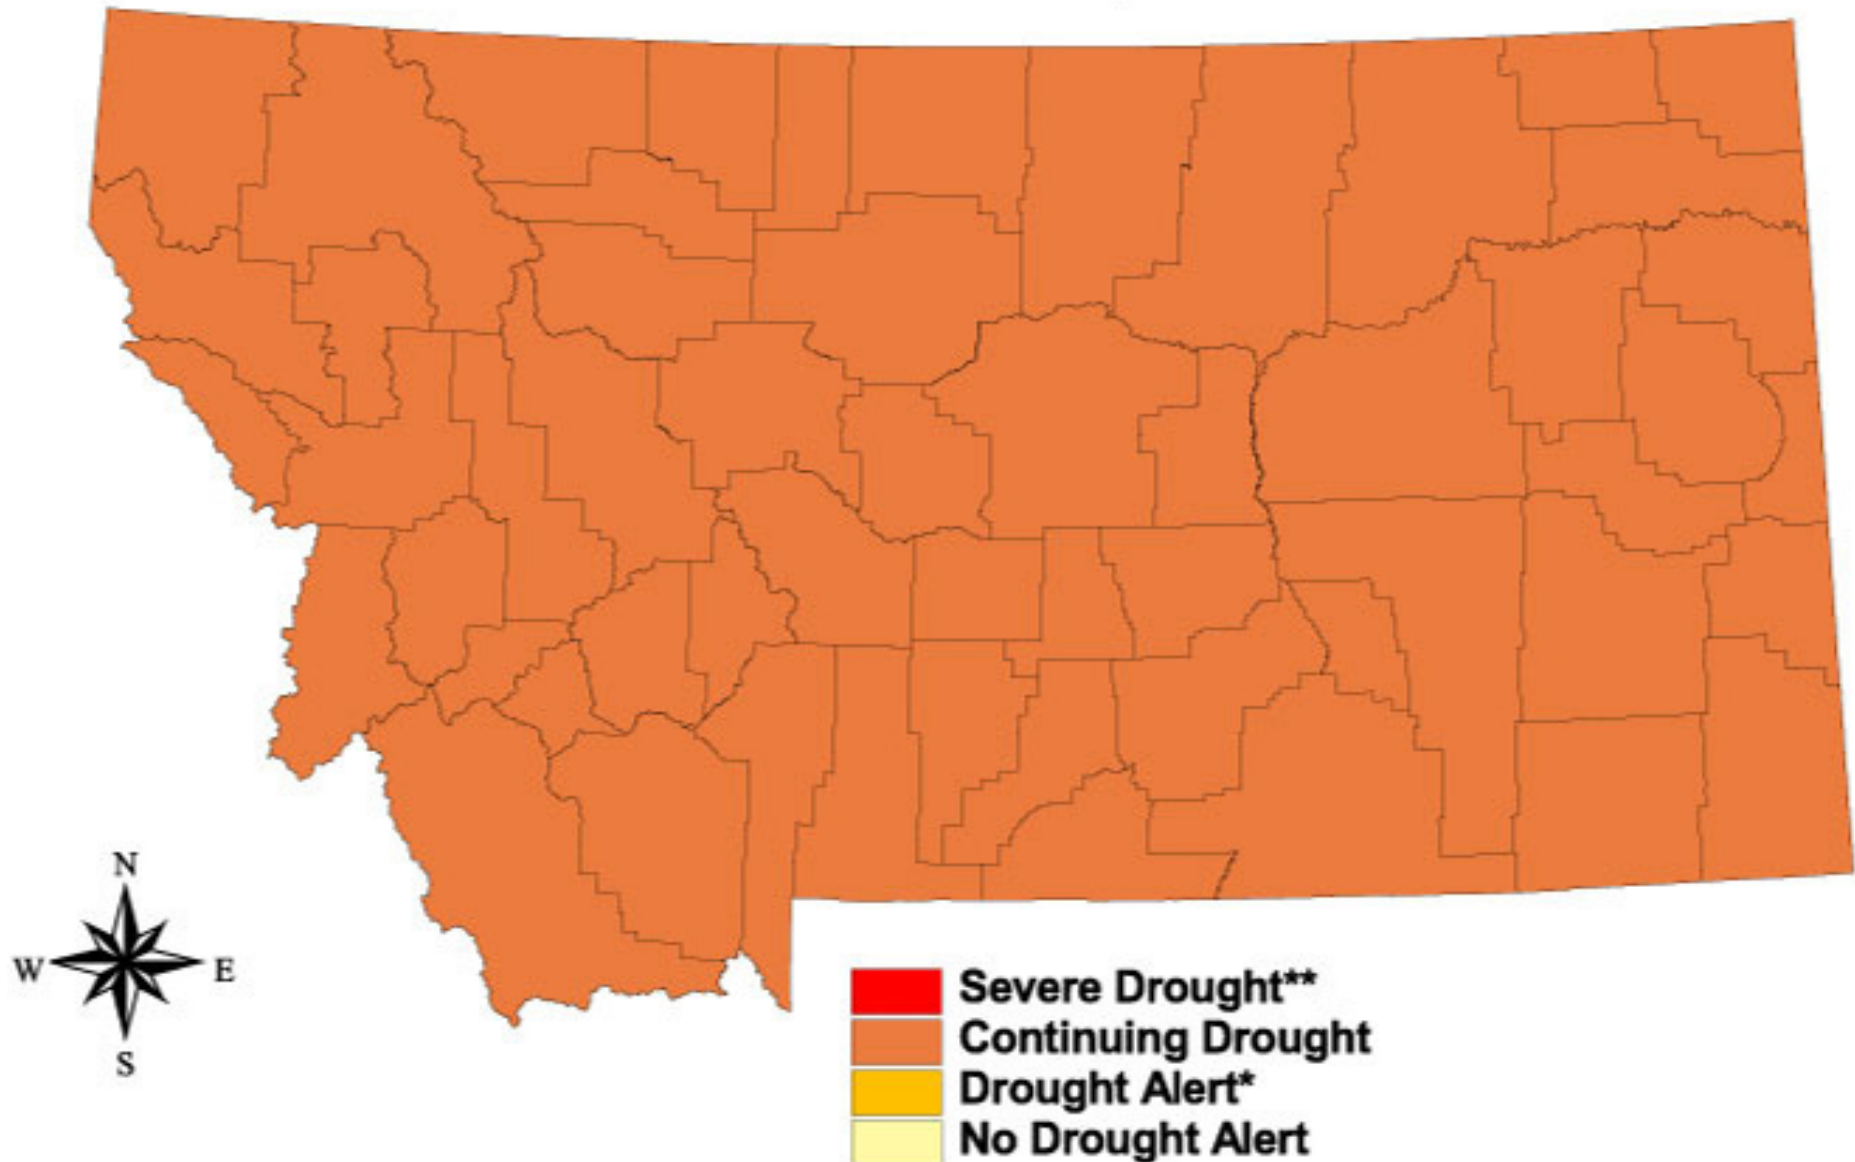

Montana Drought Status

As of March 20, 2003

* A drought alert will be in effect when, by April 15, monitoring indicates that a county is entering initial levels of drought.

** A county or region will be assigned a severe drought status when drought indices indicate steadily worsening conditions and precipitation forecasts indicate no improvement in the near future.