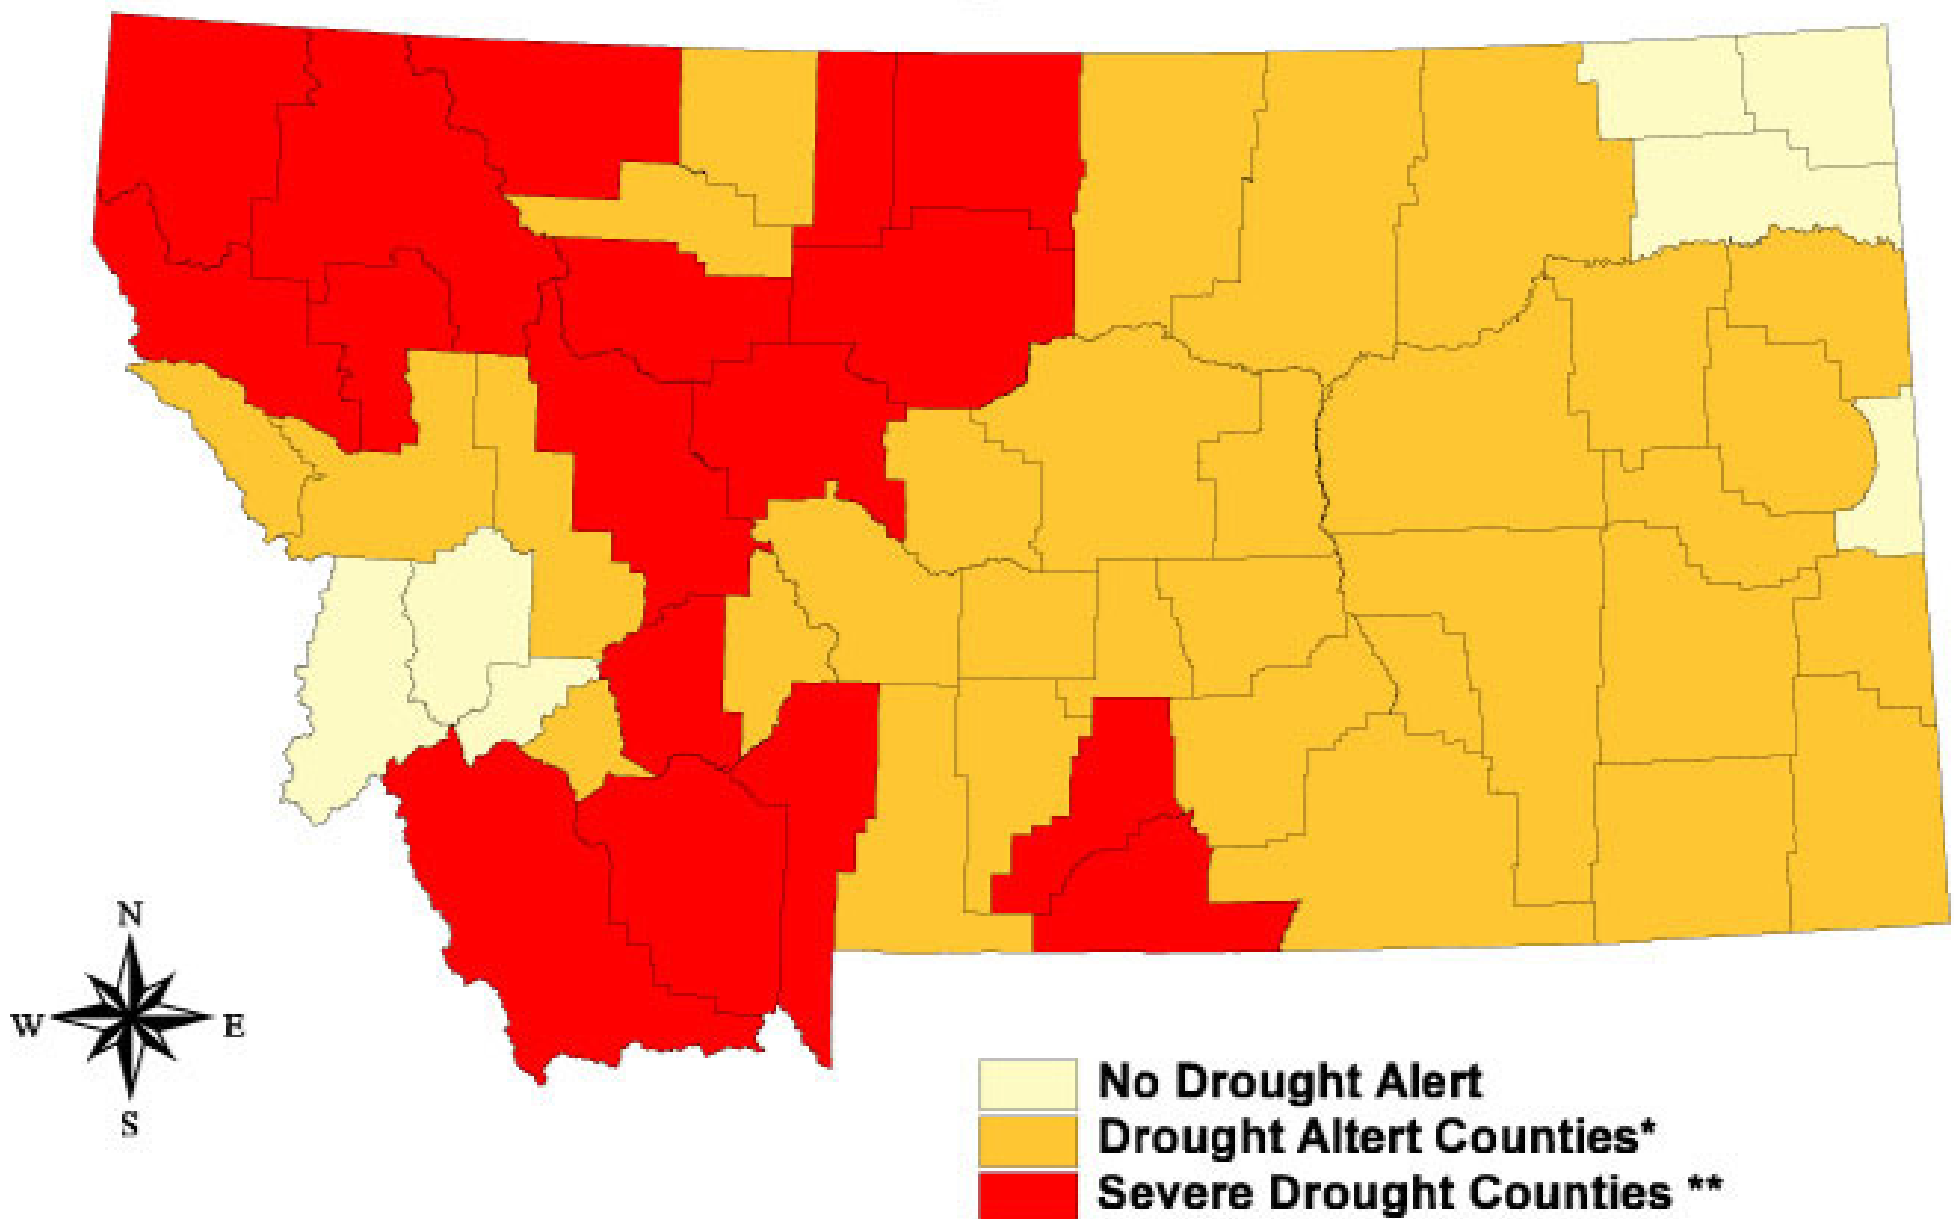

Montana Drought Status

As of August 14, 2003

* A drought alert will be in effect when, by April 15, monitoring indicates that a county is entering initial levels of drought.

** A county or region will be assigned a severe drought status when drought indices indicate steadily worsening conditions and precipitation forecasts indicate no improvement in the near future.