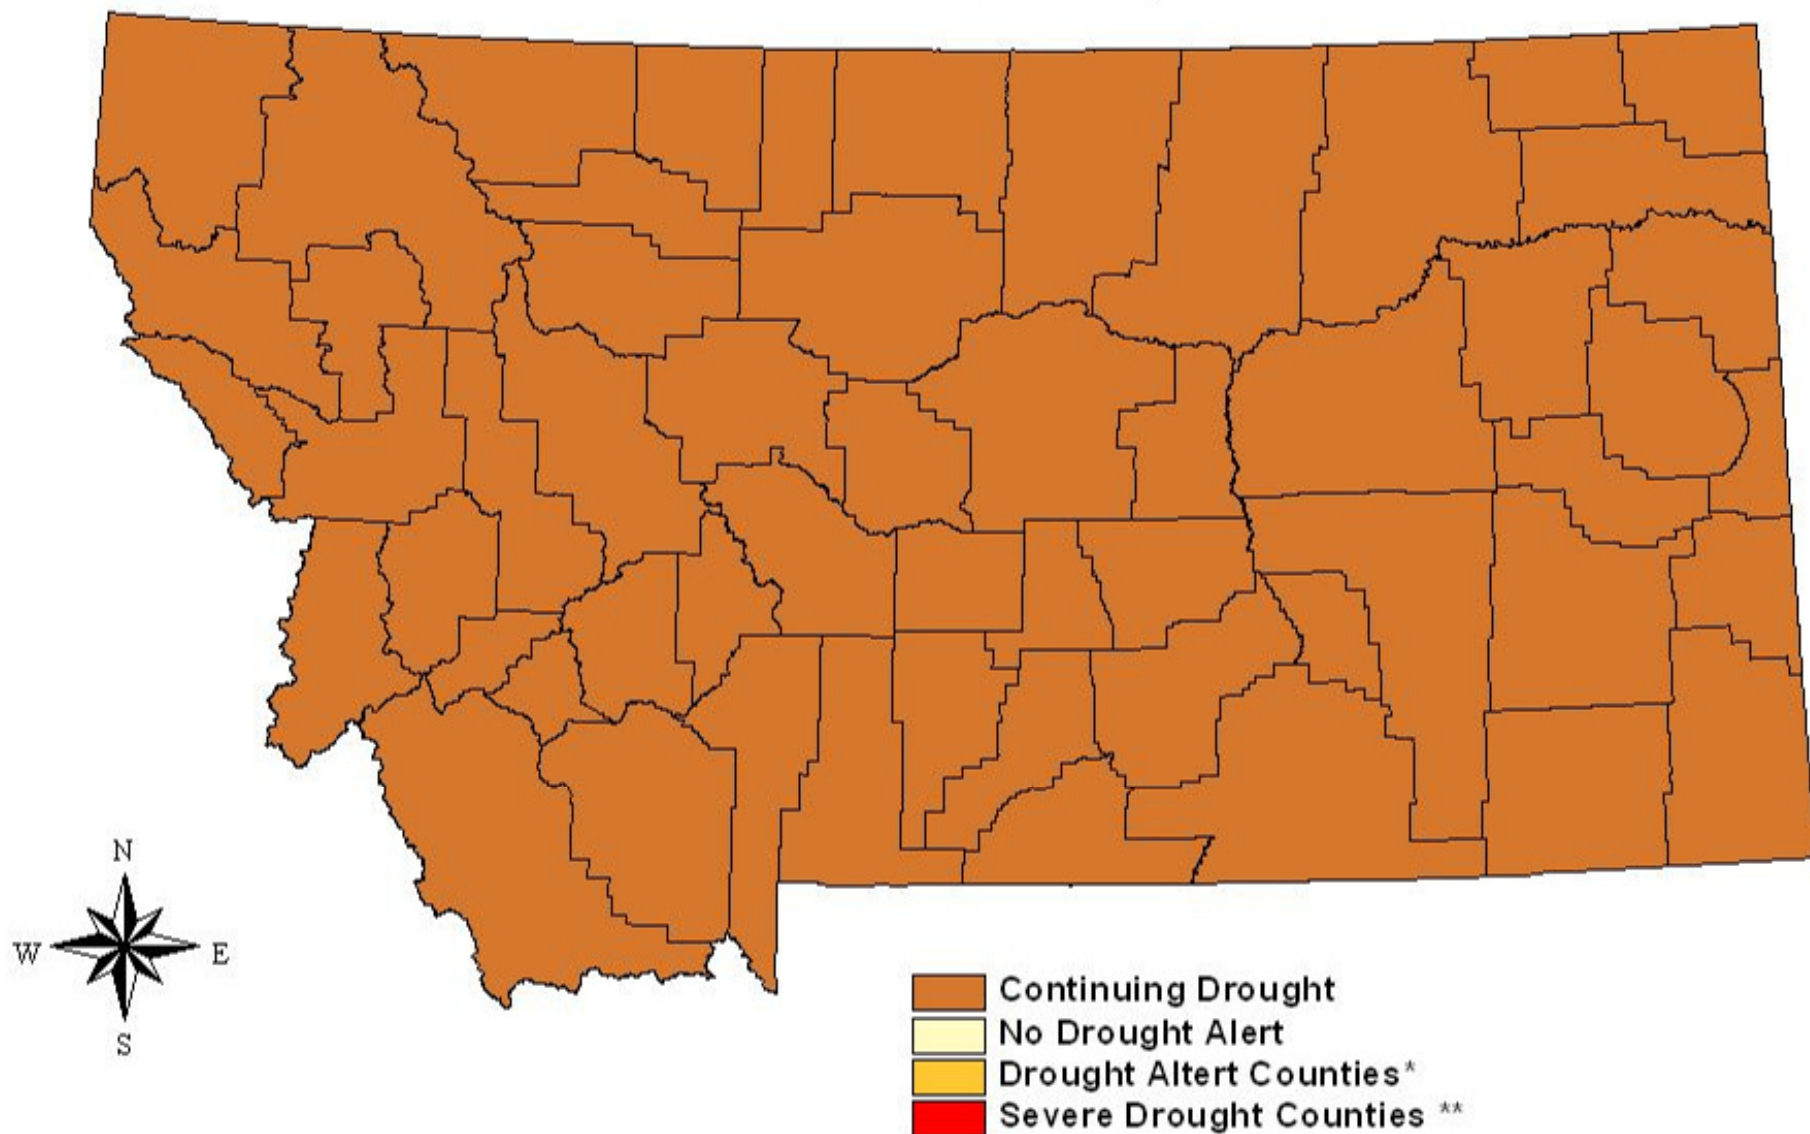

Montana Drought Status

As of October 23, 2003

* A drought alert will be in effect when, by April 15, monitoring indicates that a county is entering initial levels of drought.

** A county or region will be assigned a severe drought status when drought indices indicate steadily worsening conditions and precipitation forecasts indicate no improvement in the near future.