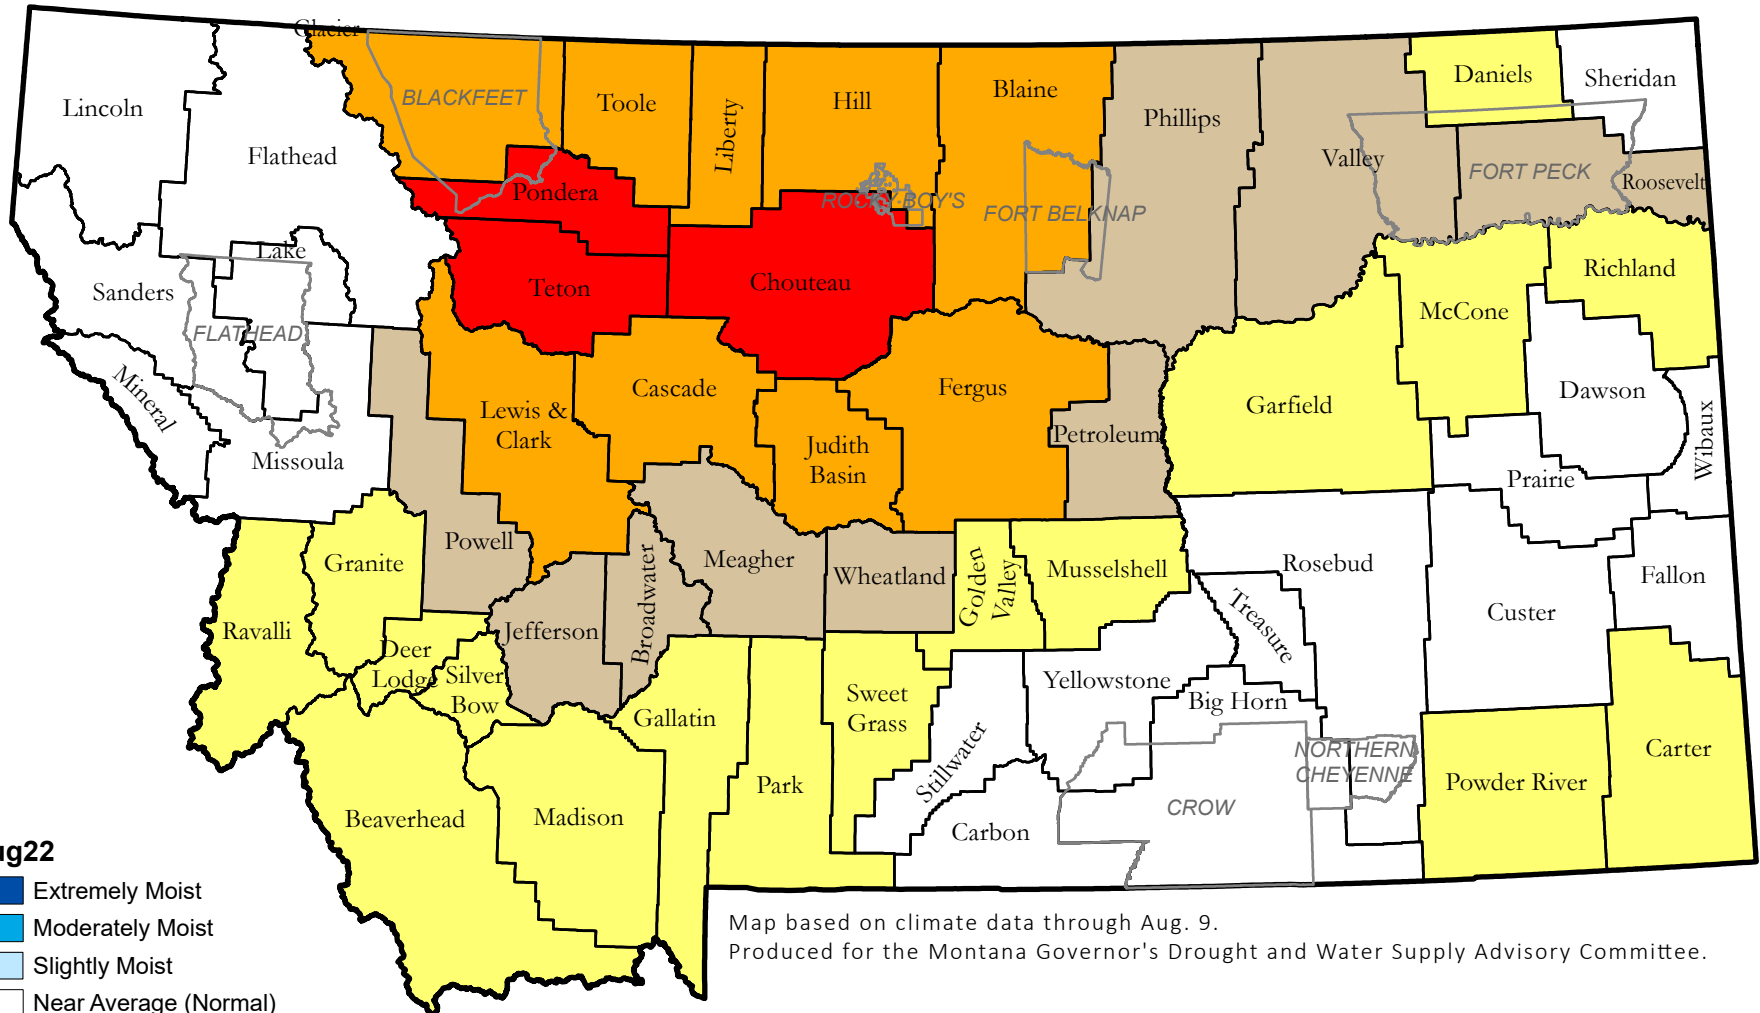

Montana Drought Status by County - August 12, 2022

Aug22

- Extremely Moist
- Moderately Moist
- Slightly Moist
- Near Average (Normal)
- Slightly Dry
- Moderately Dry
- Severely Dry
- Extremely Dry
- Exceptionally Dry

Map based on climate data through Aug. 9.
Produced for the Montana Governor's Drought and Water Supply Advisory Committee.