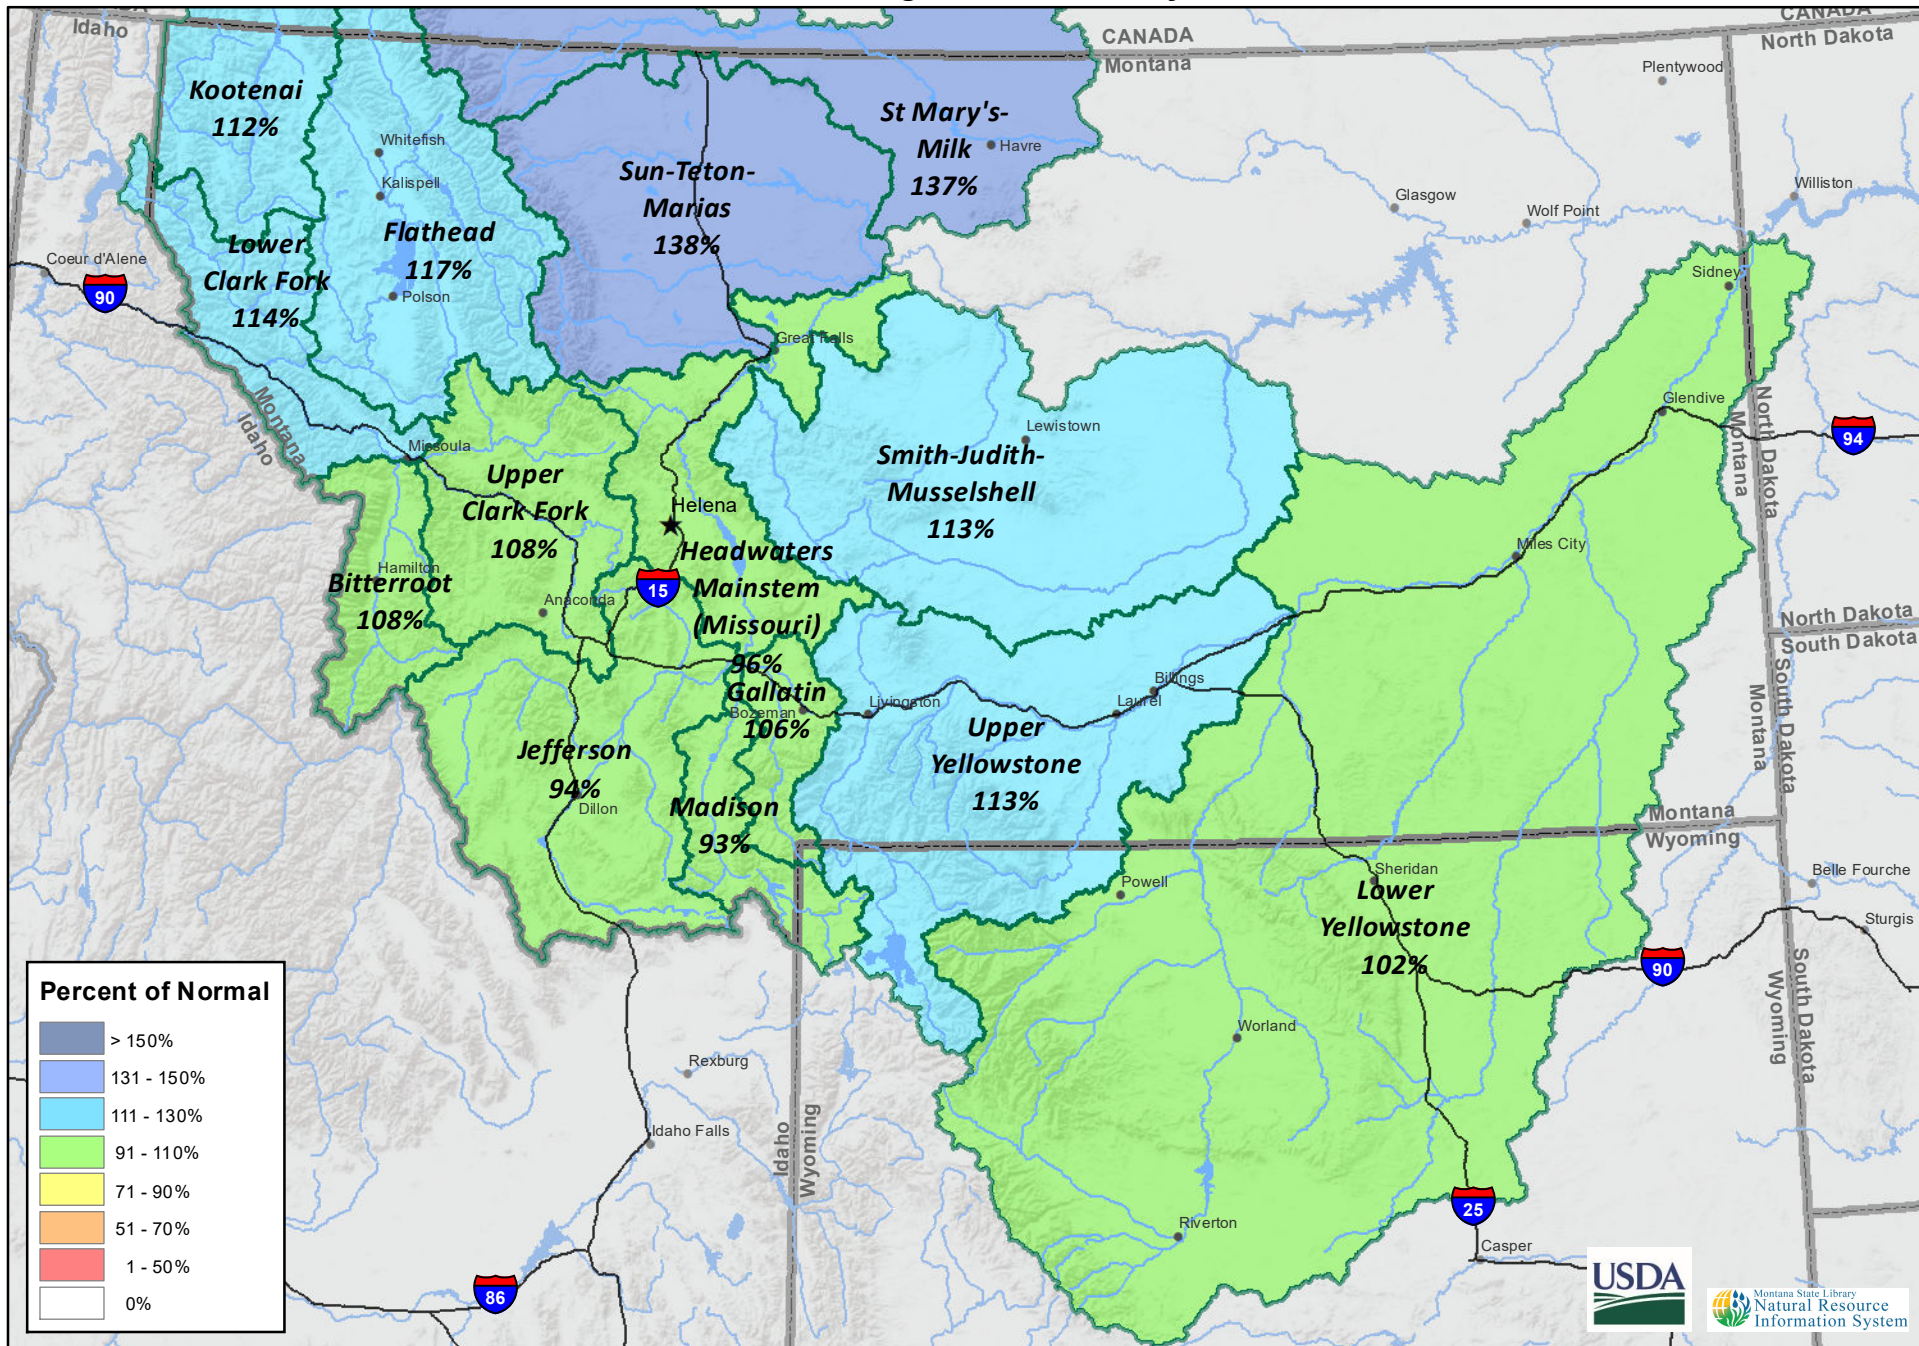

# Montana Data Collection Office Current Snow Water Equivalent Basin Percentage of Normal - May 1, 2020

Note: Data includes SNOTEL and Snowcourse Measurements on May 1, 2020