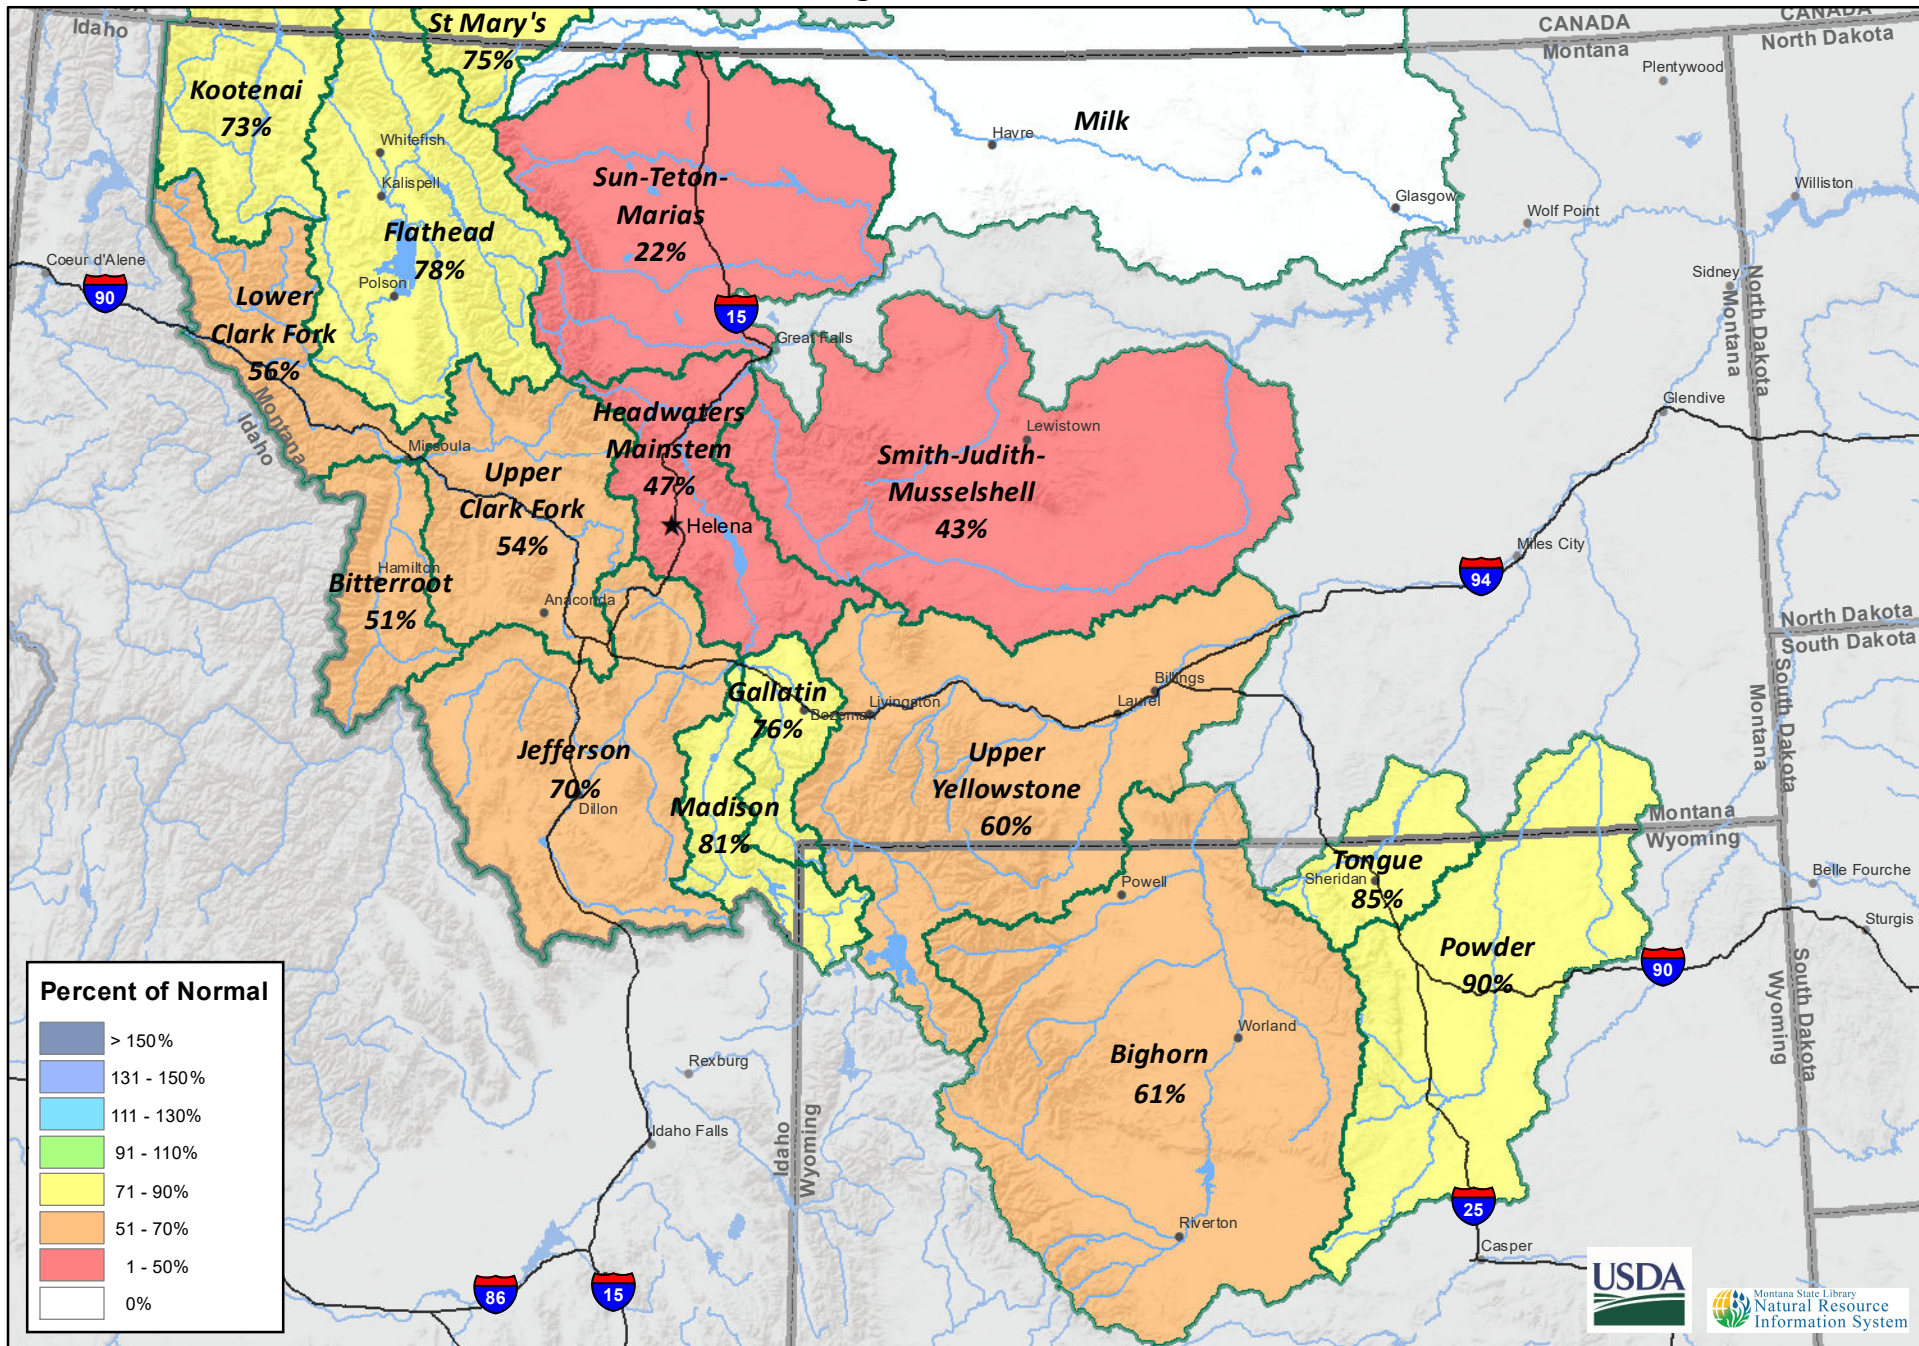

Montana Data Collection Office
 Current Snow Water Equivalent
 Basin Percentage of Normal - December 1, 2021

Note: Data includes SNOTEL and Snowcourse Measurements on December 1, 2021

*The Milk River Basin has one reporting SNOTEL station and may not be representative of conditions at lower elevations.