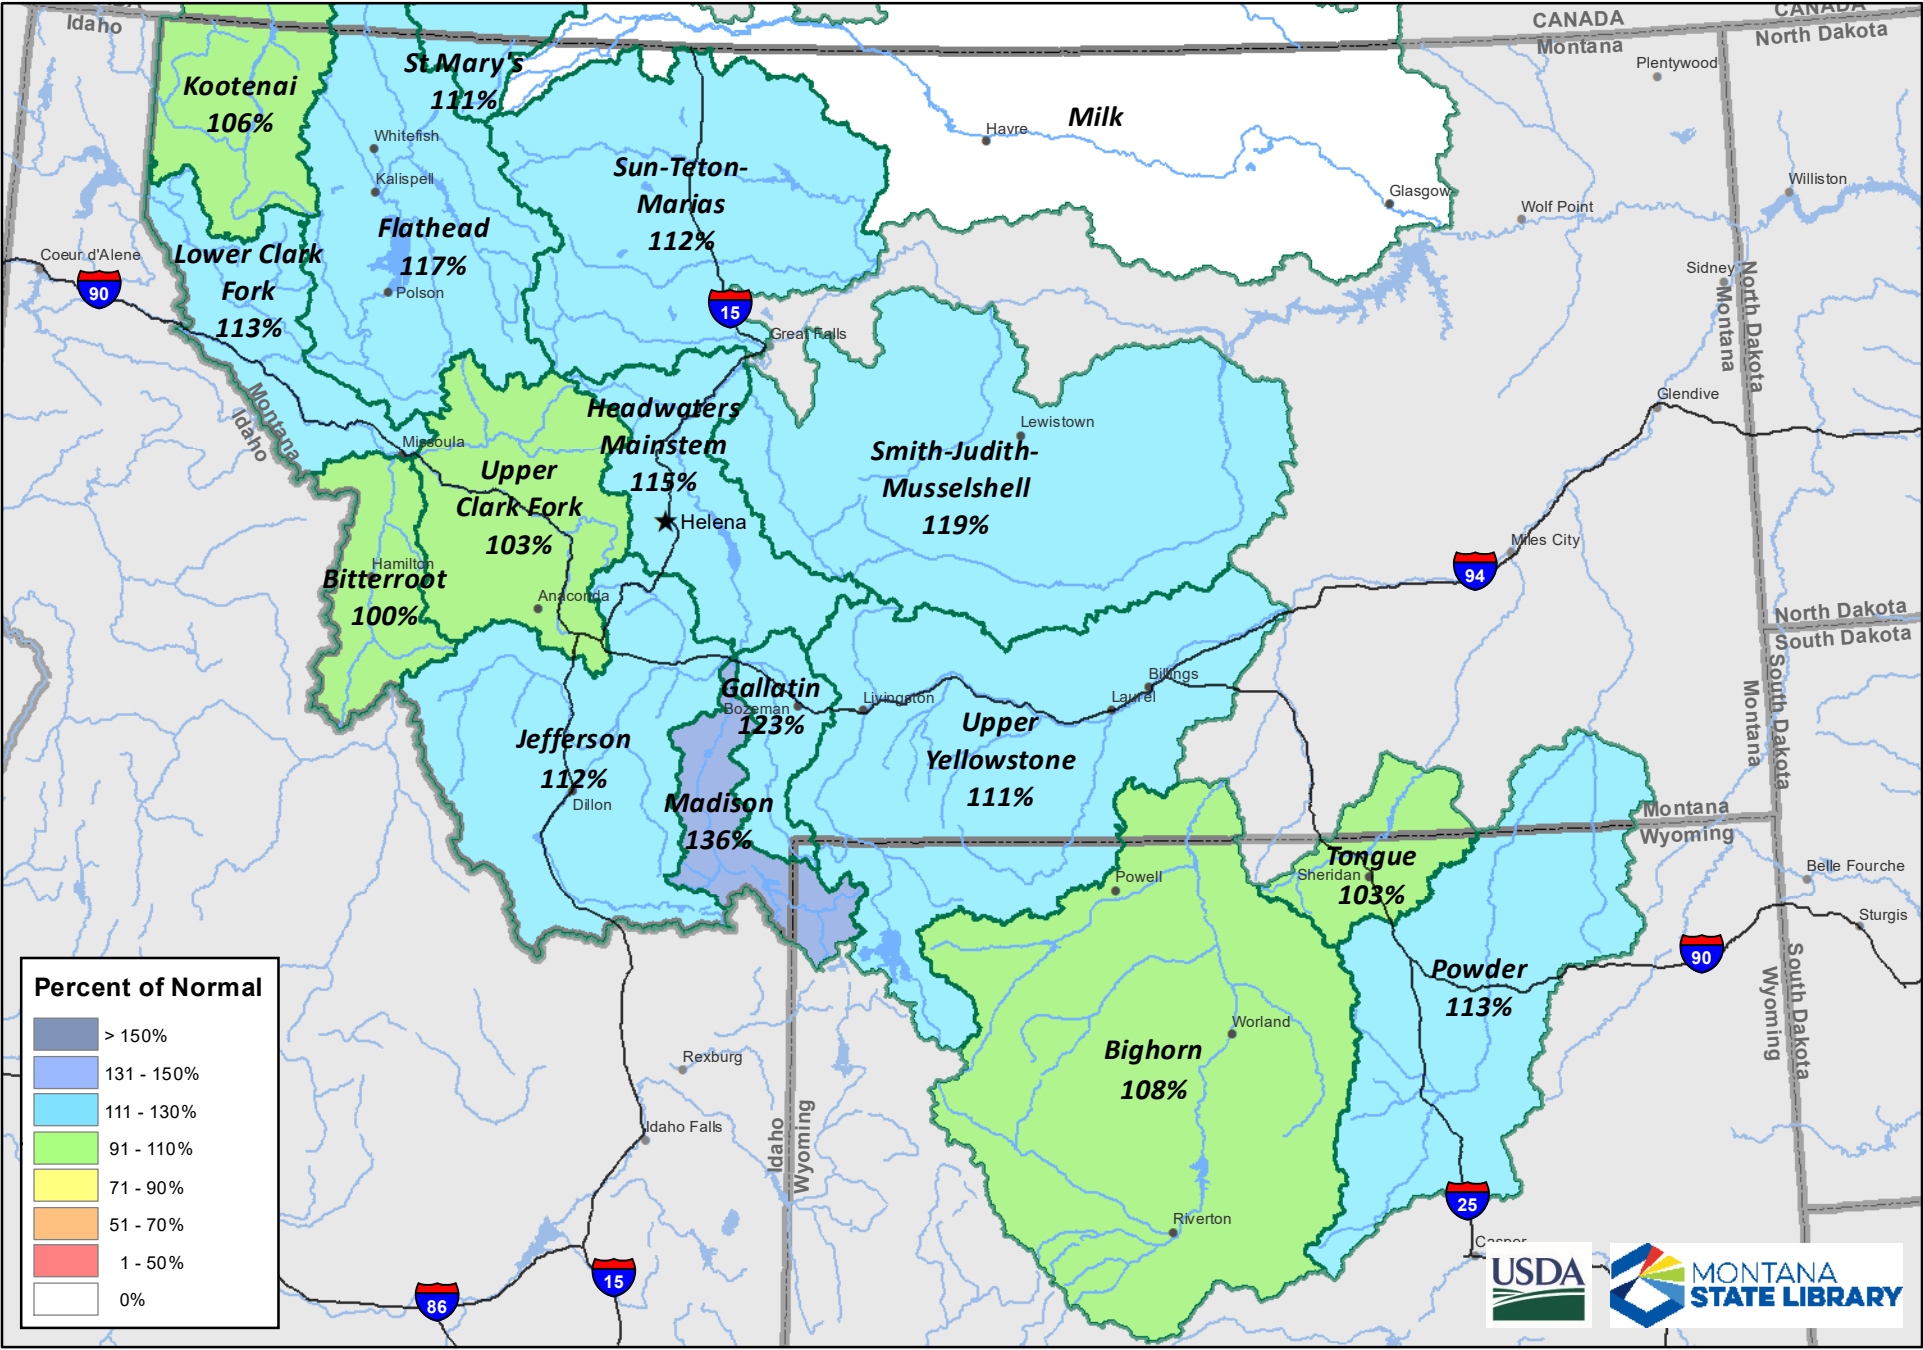

**Montana Data Collection Office
Current Snow Water Equivalent
Basin Percentage of Normal - January 1, 2023**

Note: Data includes SNOTEL and Snowcourse Measurements on January 1, 2023

**The Milk River Basin has one reporting SNOTEL station and may not be representative of conditions at lower elevations.*