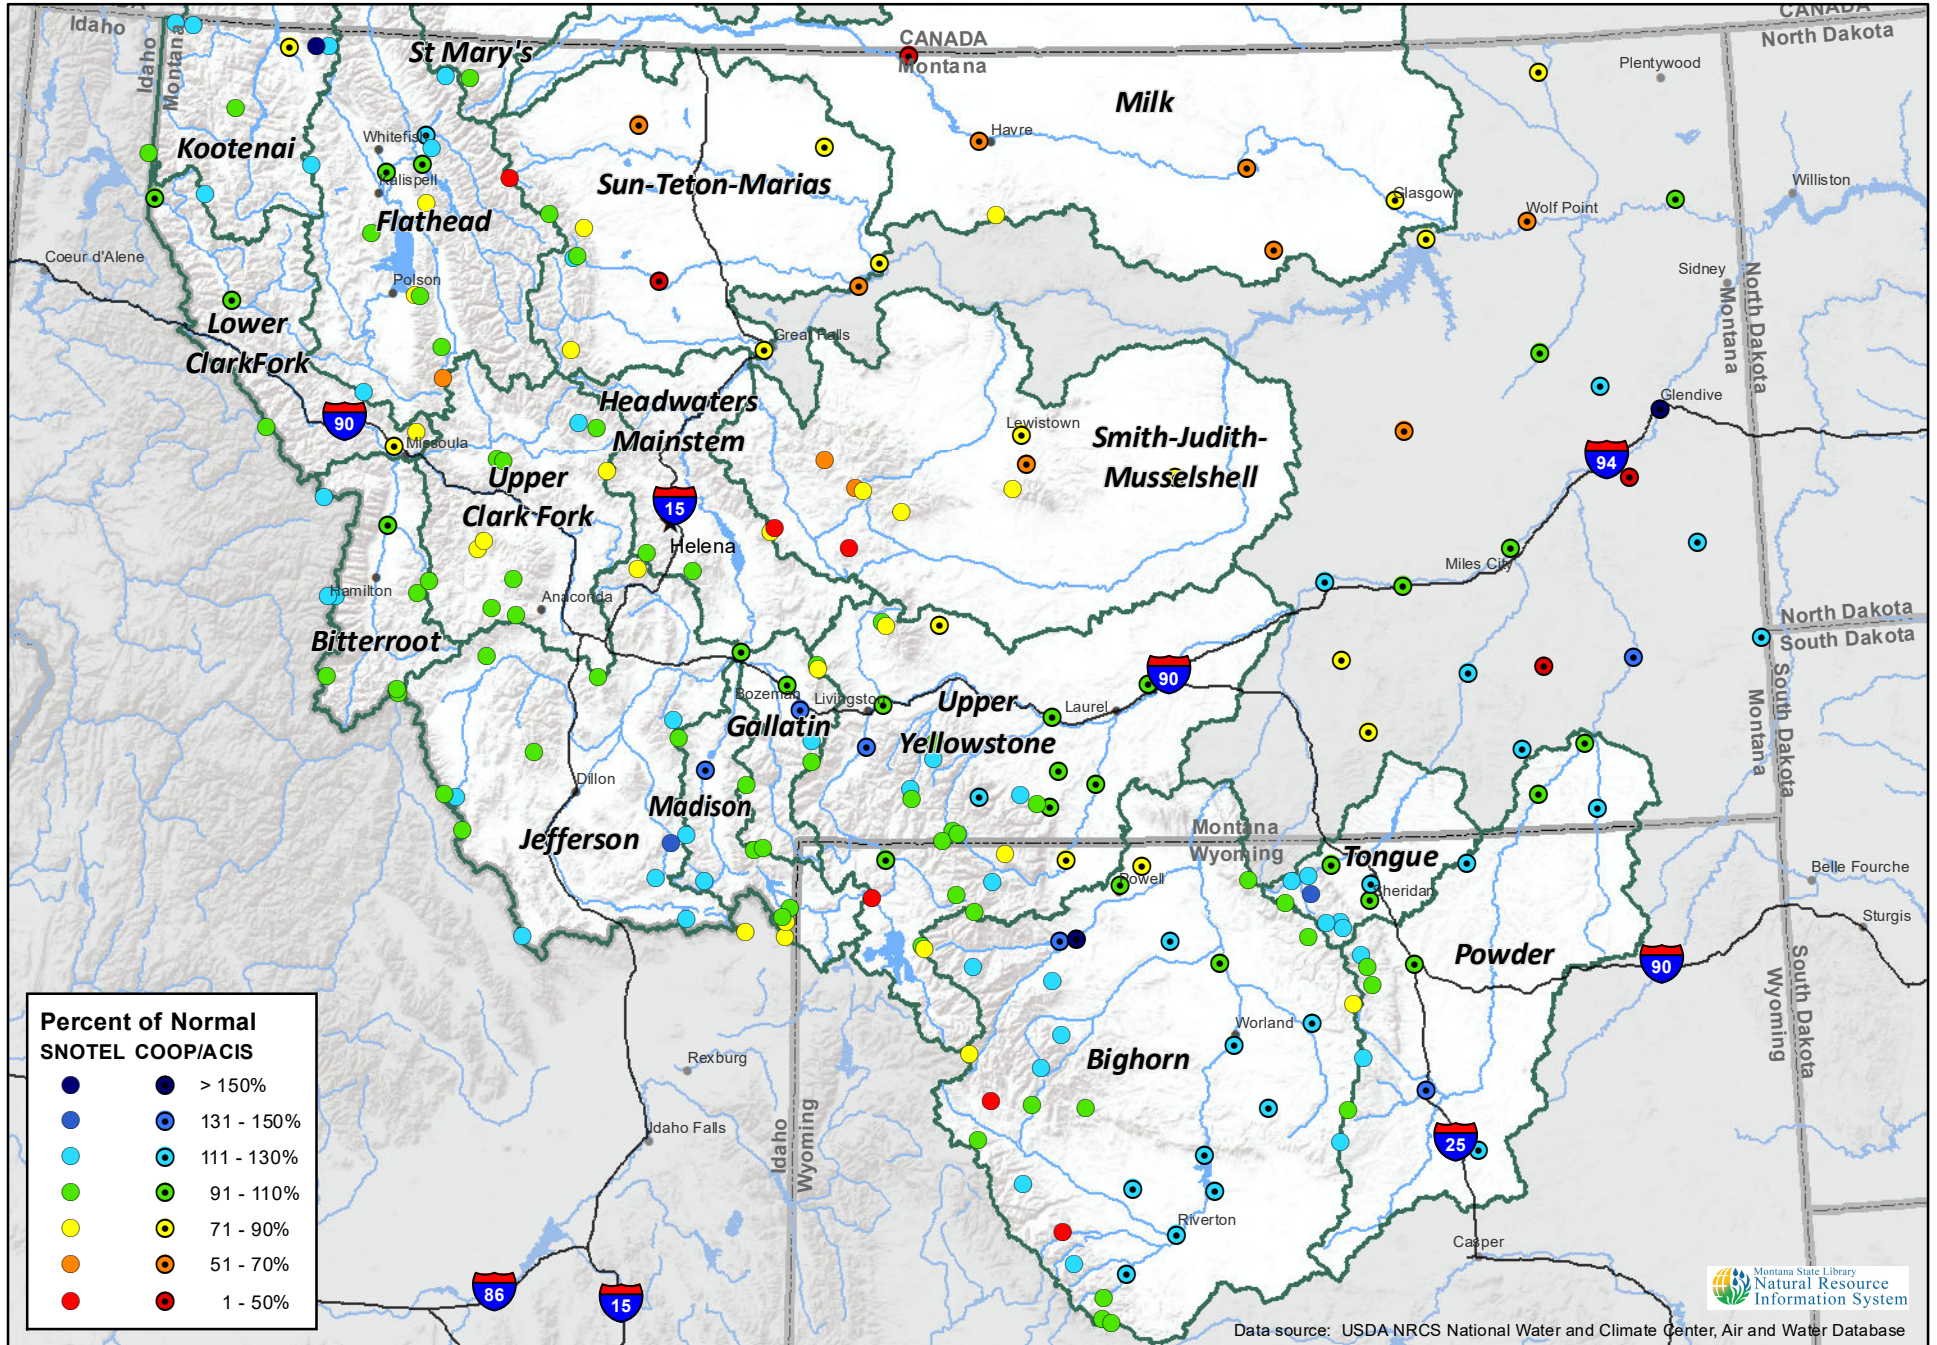

Montana Data Collection Office
 Water Year to Date Precipitation
 Percentage of Normal - June 1, 2022

Data source: USDA NRCS National Water and Climate Center, Air and Water Database