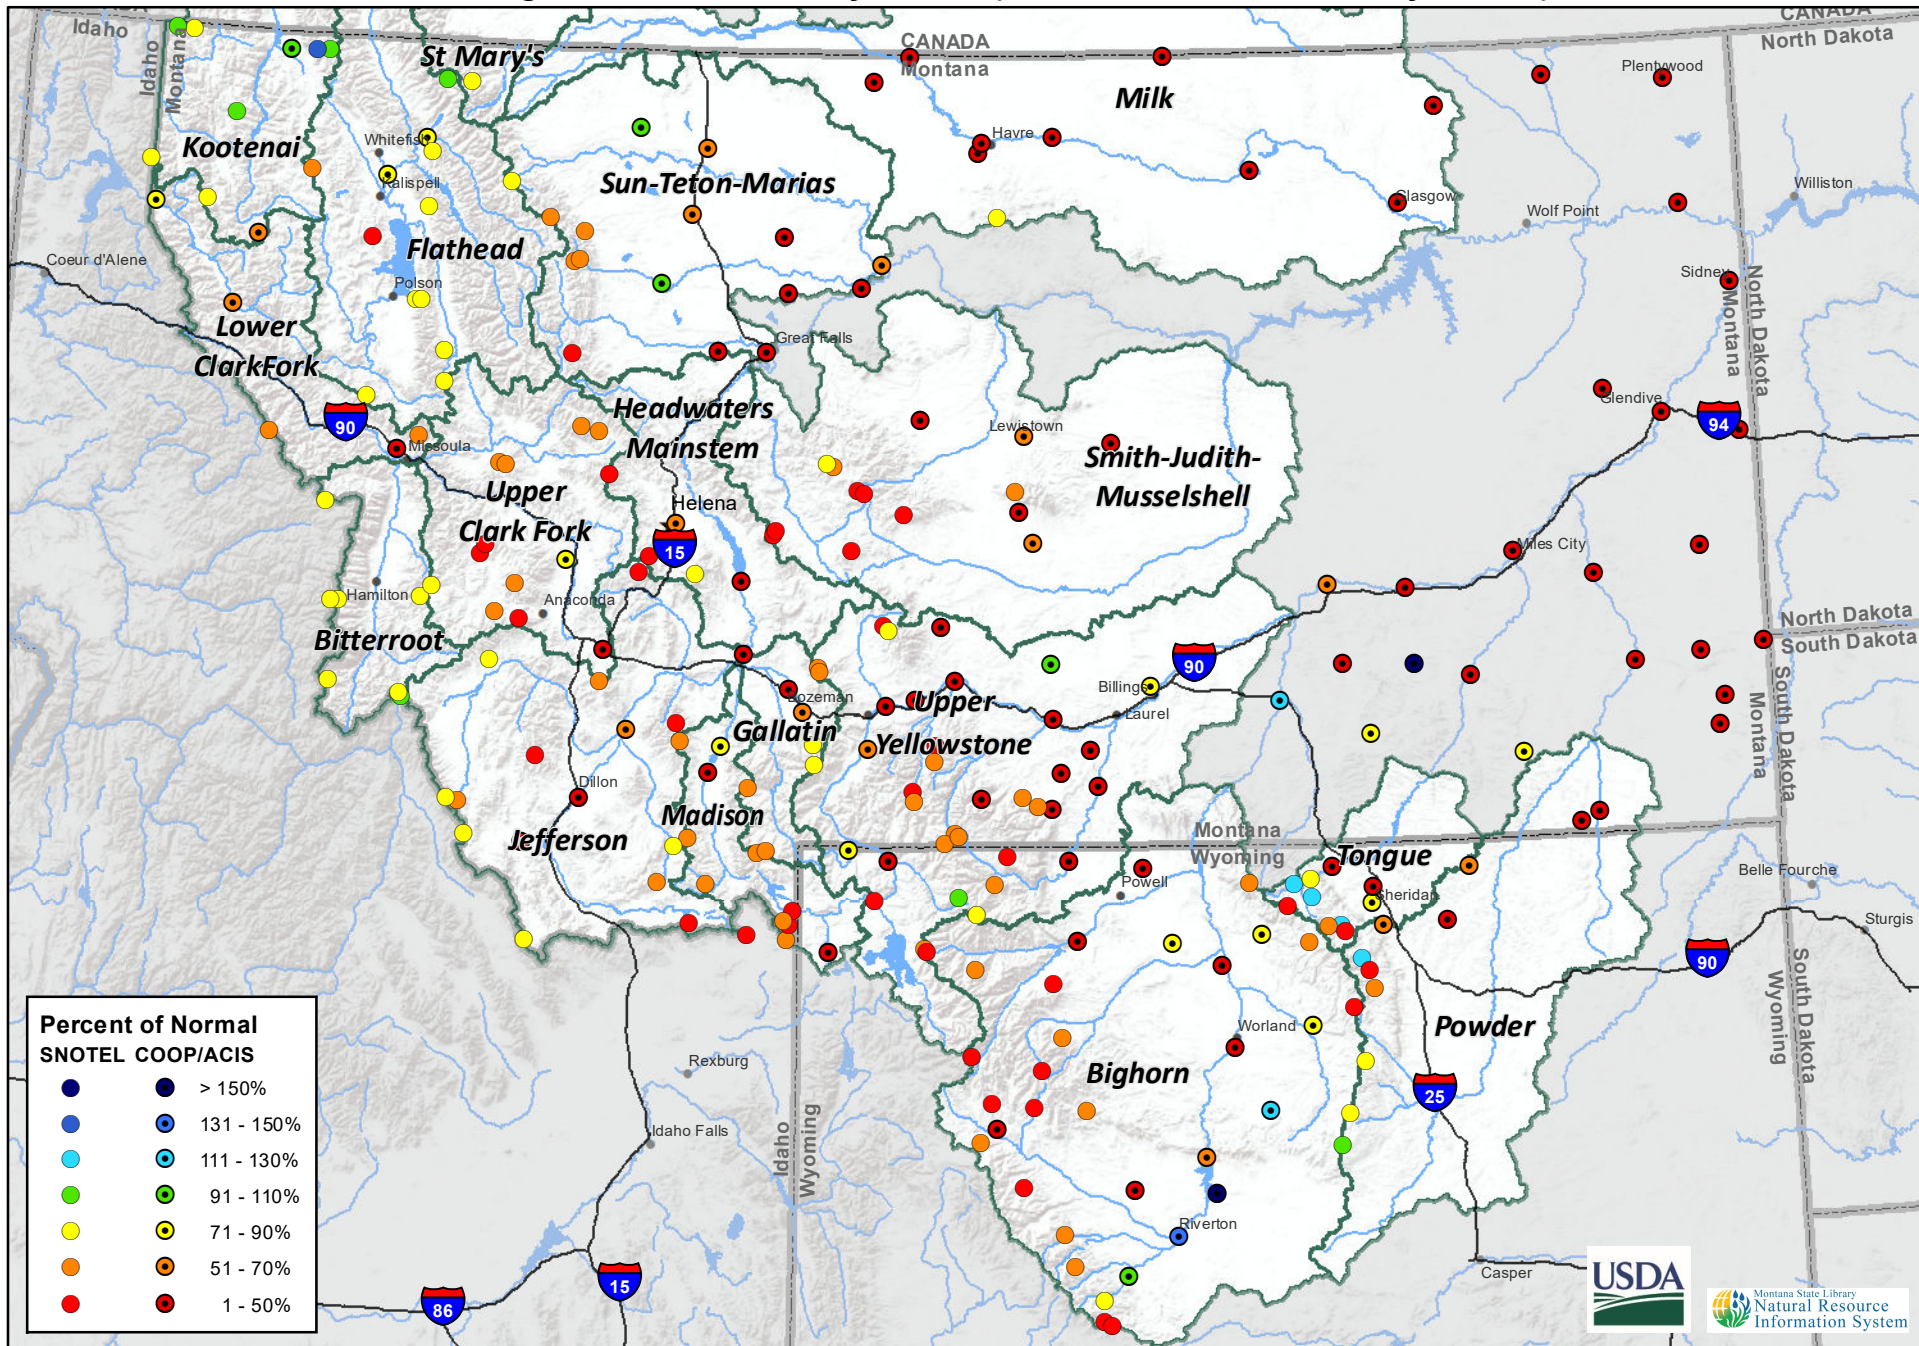

**Montana Data Collection Office
Monthly Precipitation
Percentage of Normal - January 1, 2021 (December 1, 2020 - January 1, 2021)**

Percent of Normal SNOTEL COOP/ACIS	
Dark Blue	> 150%
Blue	131 - 150%
Cyan	111 - 130%
Light Green	91 - 110%
Yellow	71 - 90%
Orange	51 - 70%
Red	1 - 50%