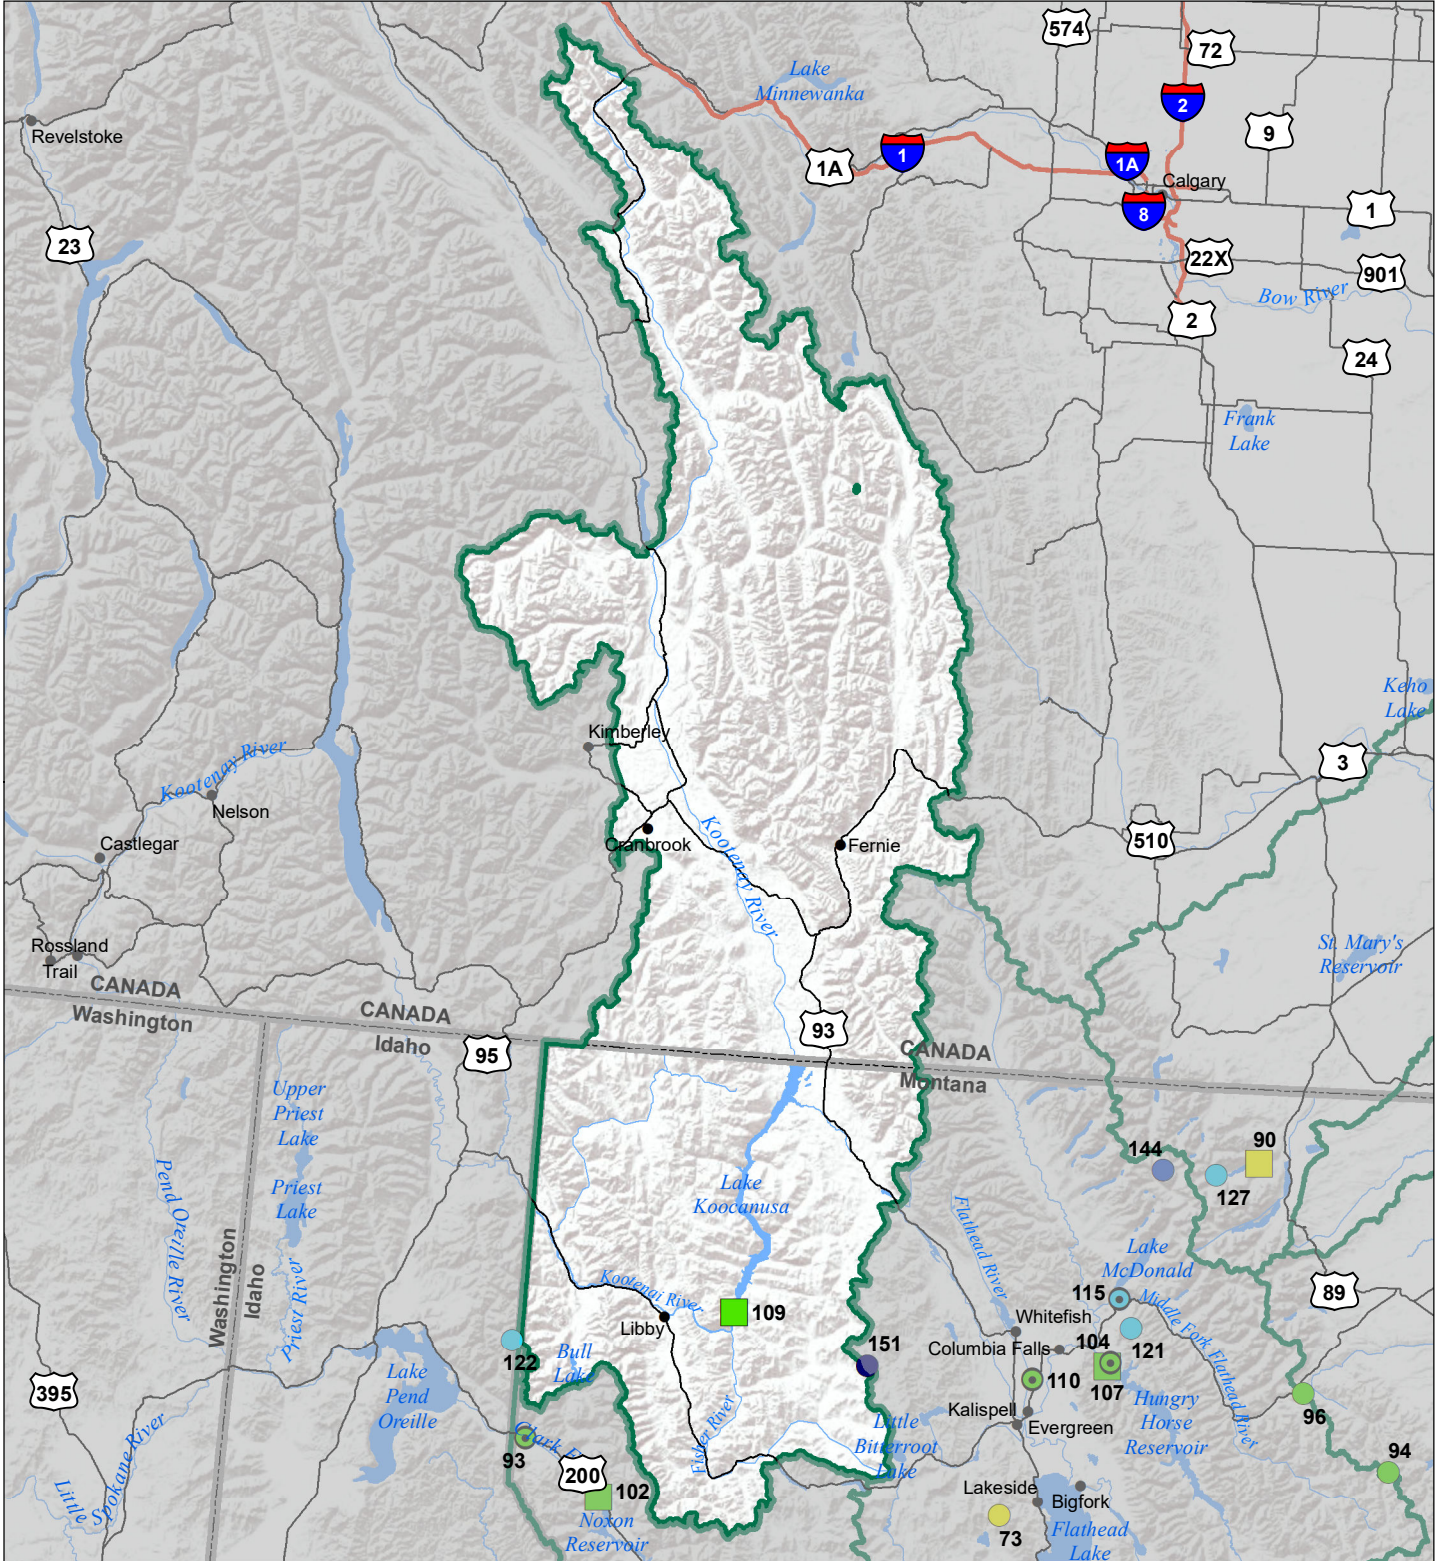

# Kootenai River Basin Monthly Precipitation and Reservoir Levels Percentage of Normal November 1, 2021 (October 1, 2021 - November 1, 2021)