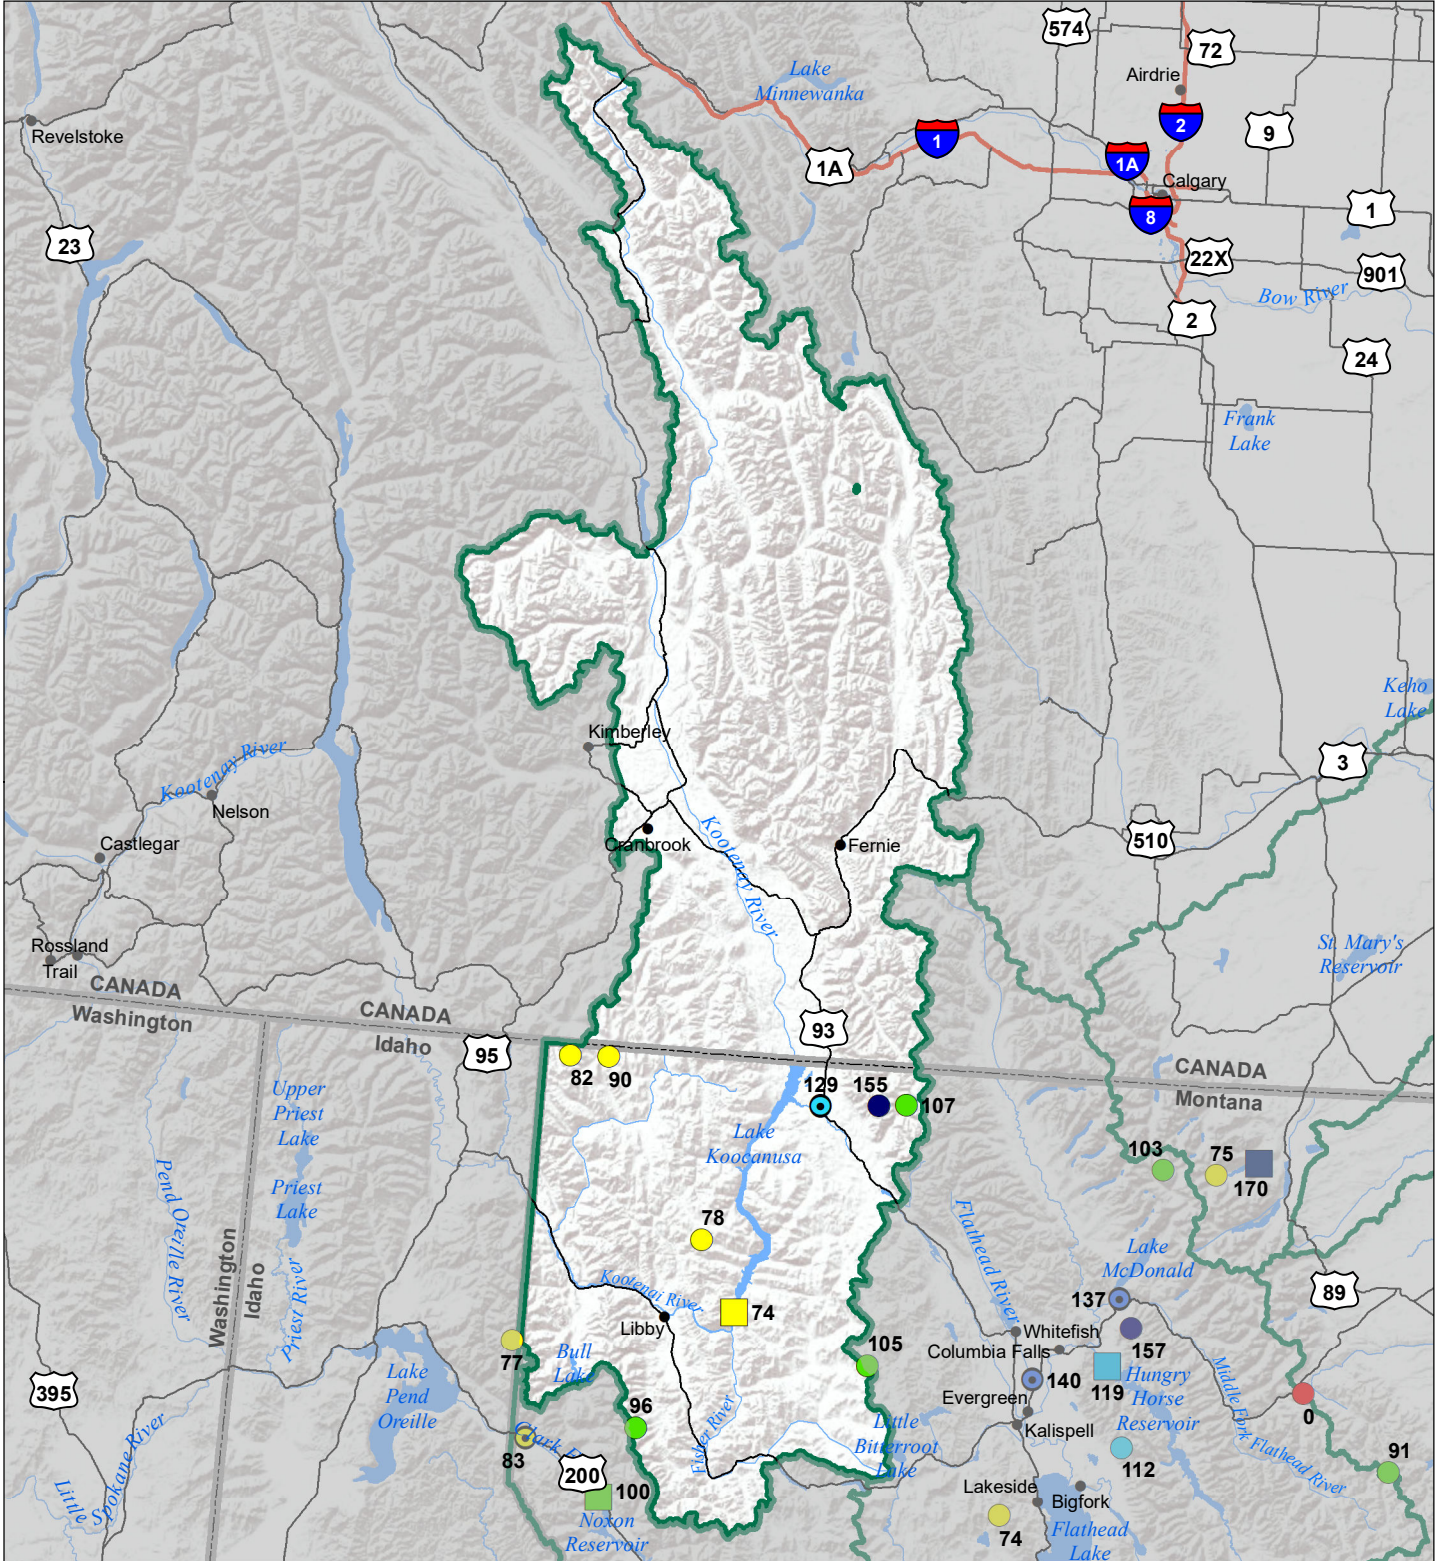

# Kootenai River Basin Monthly Precipitation and Reservoir Levels Percentage of Normal March 1, 2022 (February 1, 2022 - March 1, 2022)