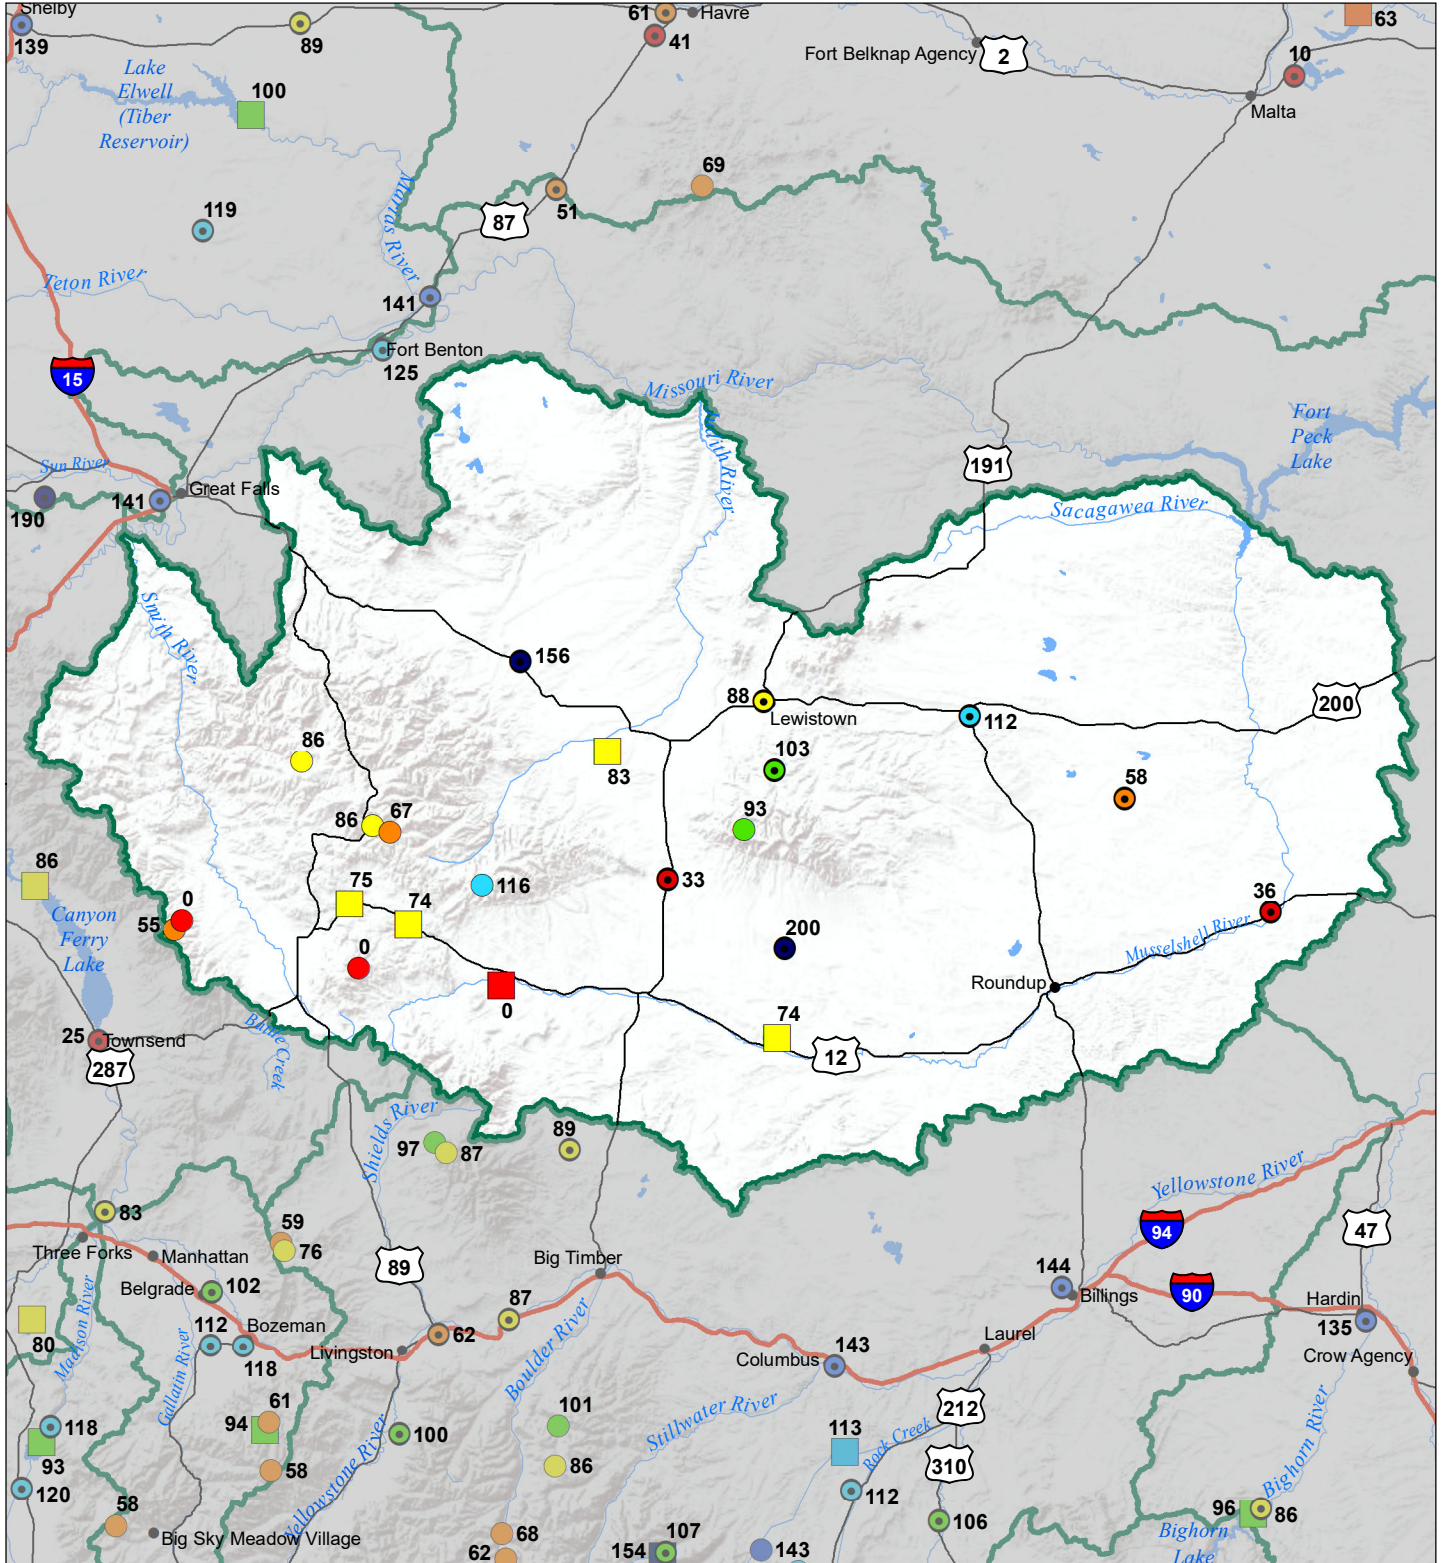

Smith-Judith-Musselshell River Basin

Monthly Precipitation and Reservoir Levels

Percentage of Normal

March 1, 2022 (February 1, 2022 - March 1, 2022)