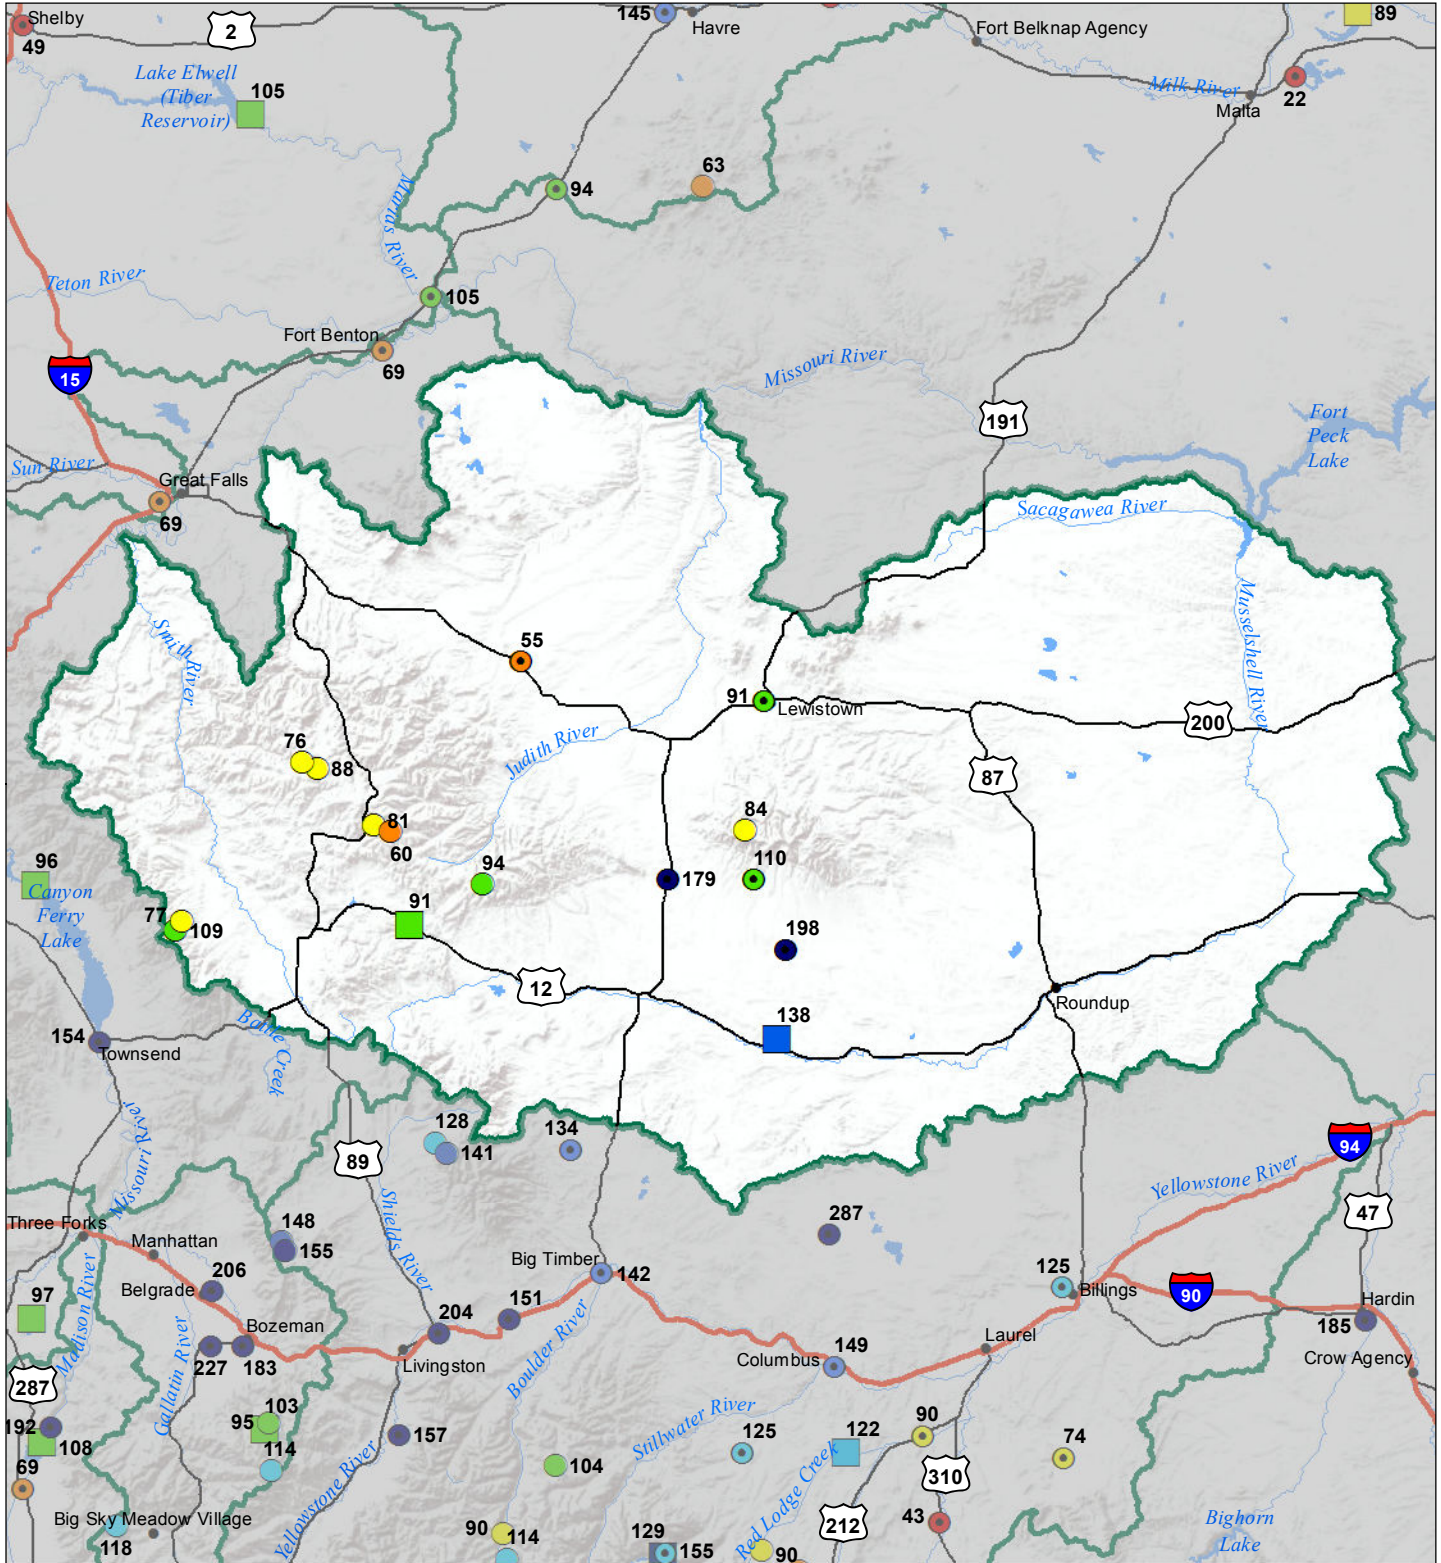

Smith-Judith-Musselshell River Basin Monthly Precipitation and Reservoir Levels Percentage of Normal February 1, 2018 (January 1, 2018 - February 1, 2018)

Precipitation Percent of Normal

SNOTEL

- > 150%
- 131 - 150%
- 111 - 130%
- 91 - 110%
- 71 - 90%
- 51 - 70%
- 1 - 50%

COOP/ACIS

- > 150%
- 131 - 150%
- 111 - 130%
- 91 - 110%
- 71 - 90%
- 51 - 70%
- 1 - 50%

Reservoirs Percent of Normal

- > 150%
- 131 - 150%
- 111 - 130%
- 91 - 110%
- 71 - 90%
- 51 - 70%
- 1 - 50%