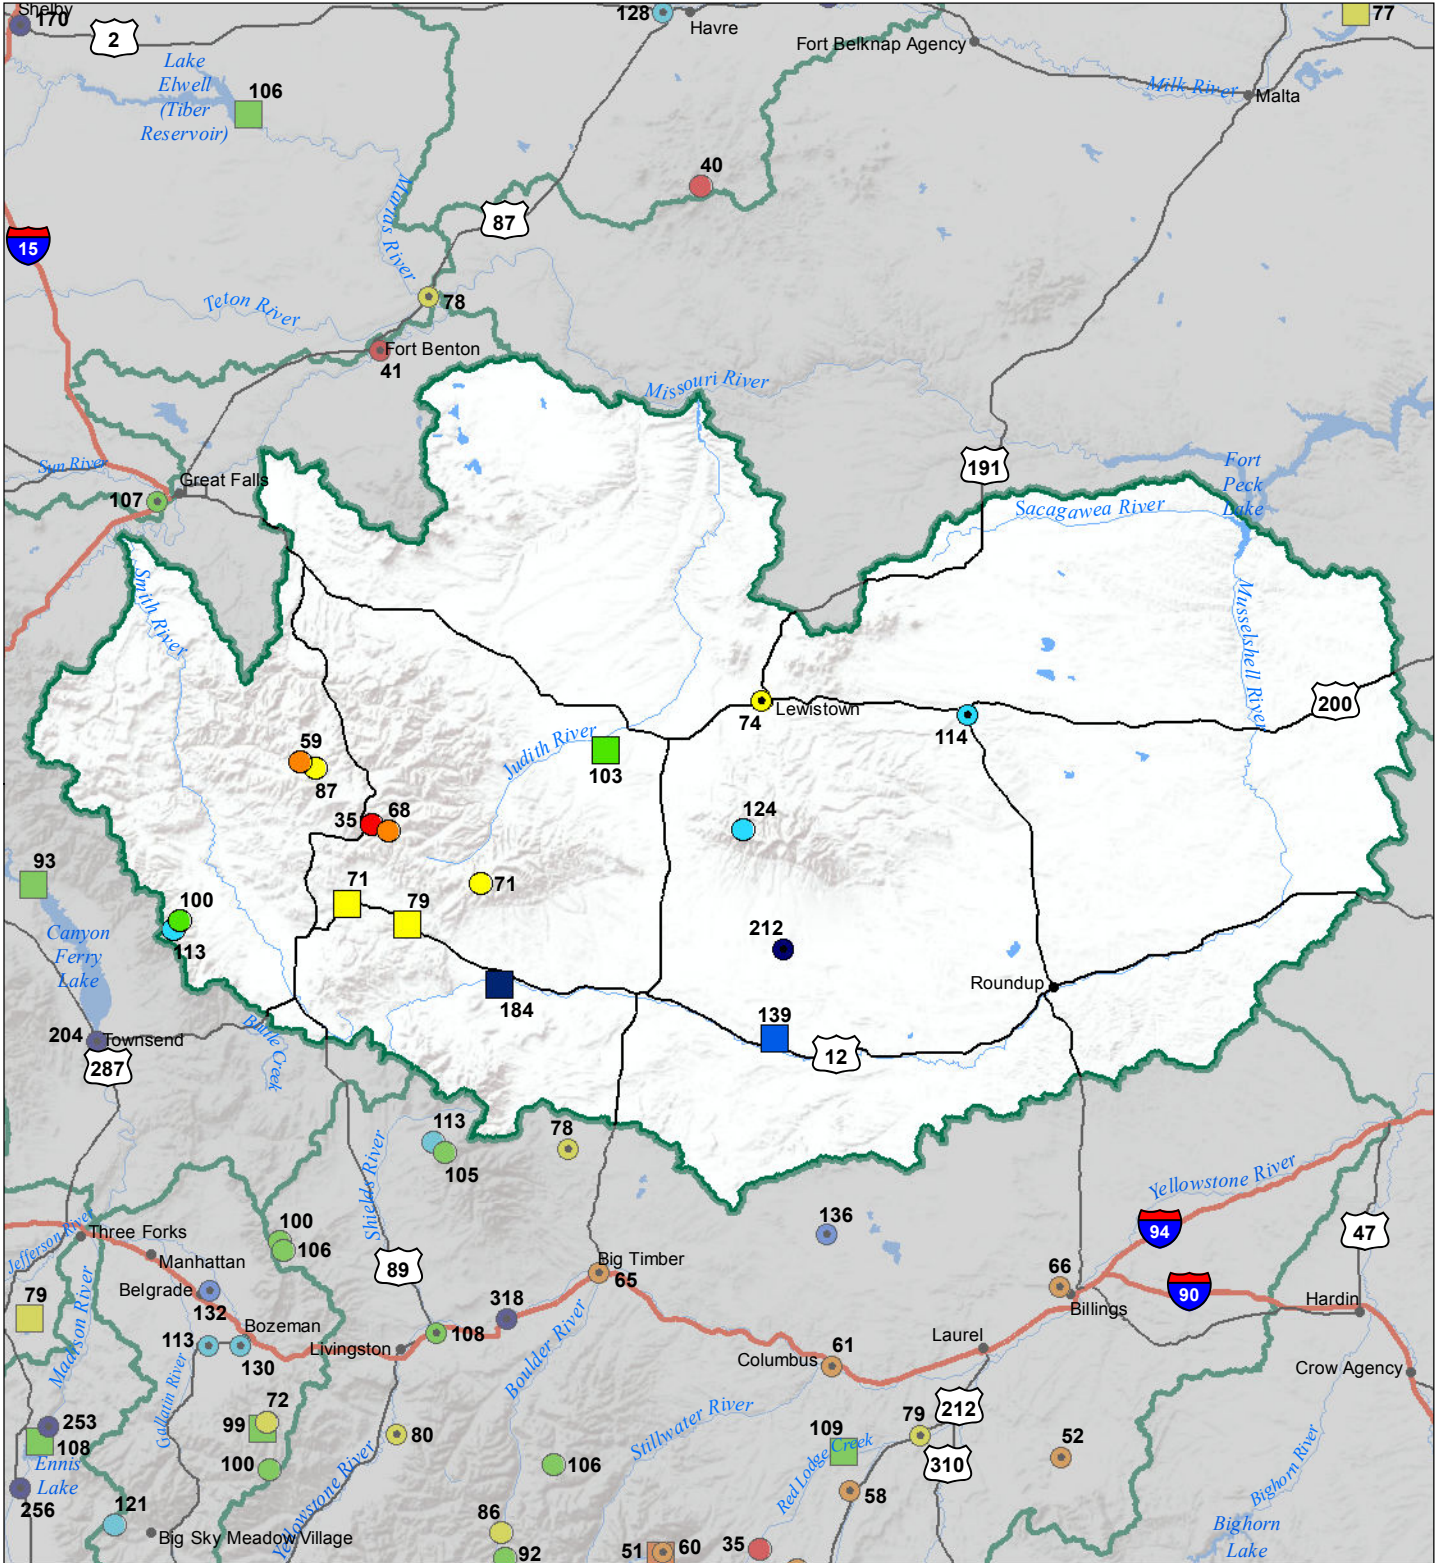

# Smith-Judith-Musselshell River Basin Monthly Precipitation and Reservoir Levels Percentage of Normal April 1, 2018 (March 1, 2018 - April 1, 2018)

### Precipitation Percent of Normal

#### SNOTEL

- > 150%
- 131 - 150%
- 111 - 130%
- 91 - 110%
- 71 - 90%
- 51 - 70%
- 1 - 50%