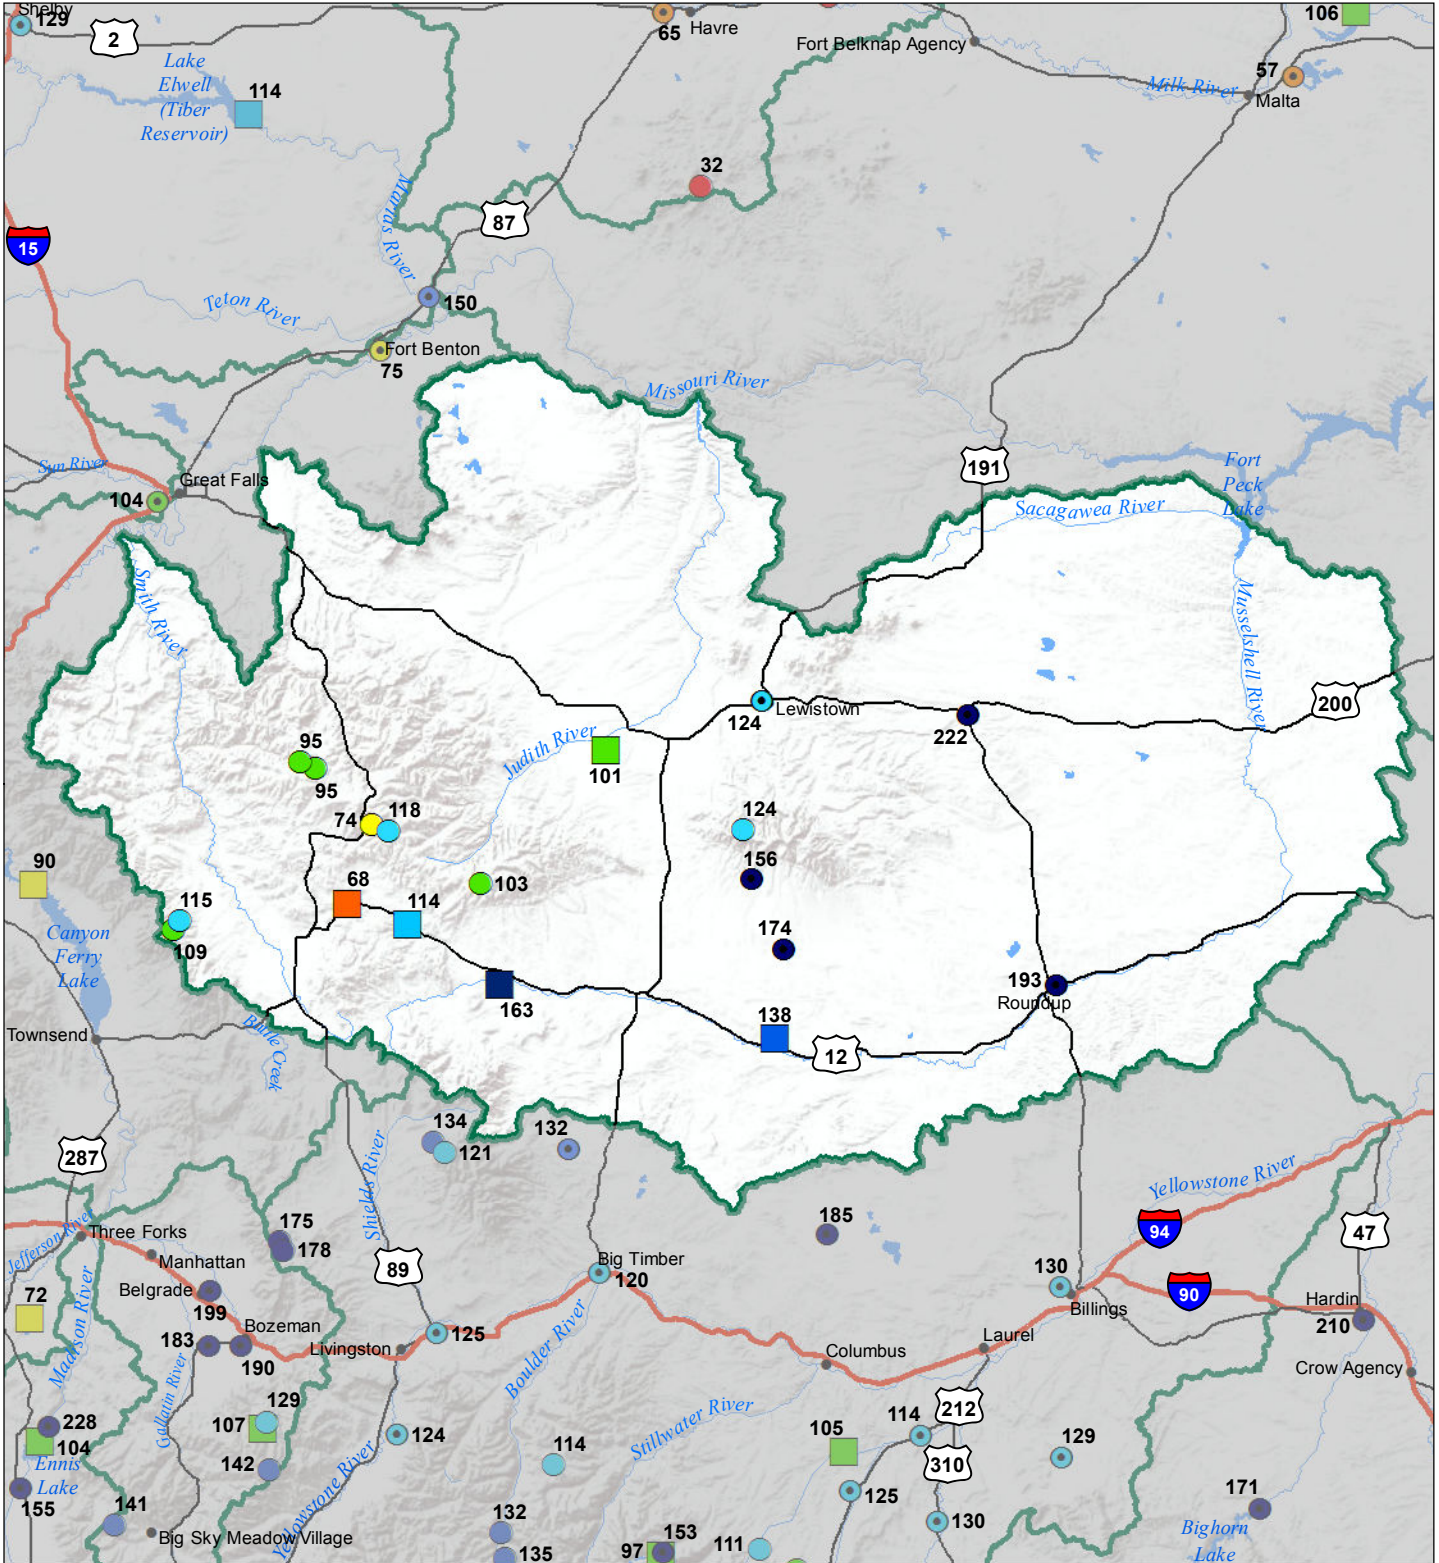

Smith-Judith-Musselshell River Basin Monthly Precipitation and Reservoir Levels Percentage of Normal May 1, 2018 (April 1, 2018 - May 1, 2018)

Precipitation Percent of Normal

SNOTEL

- > 150%
- 131 - 150%
- 111 - 130%
- 91 - 110%
- 71 - 90%
- 51 - 70%
- 1 - 50%

COOP/ACIS

- > 150%
- 131 - 150%
- 111 - 130%
- 91 - 110%
- 71 - 90%
- 51 - 70%
- 1 - 50%

Reservoirs Percent of Normal

- > 150%
- 131 - 150%
- 111 - 130%
- 91 - 110%
- 71 - 90%
- 51 - 70%
- 1 - 50%