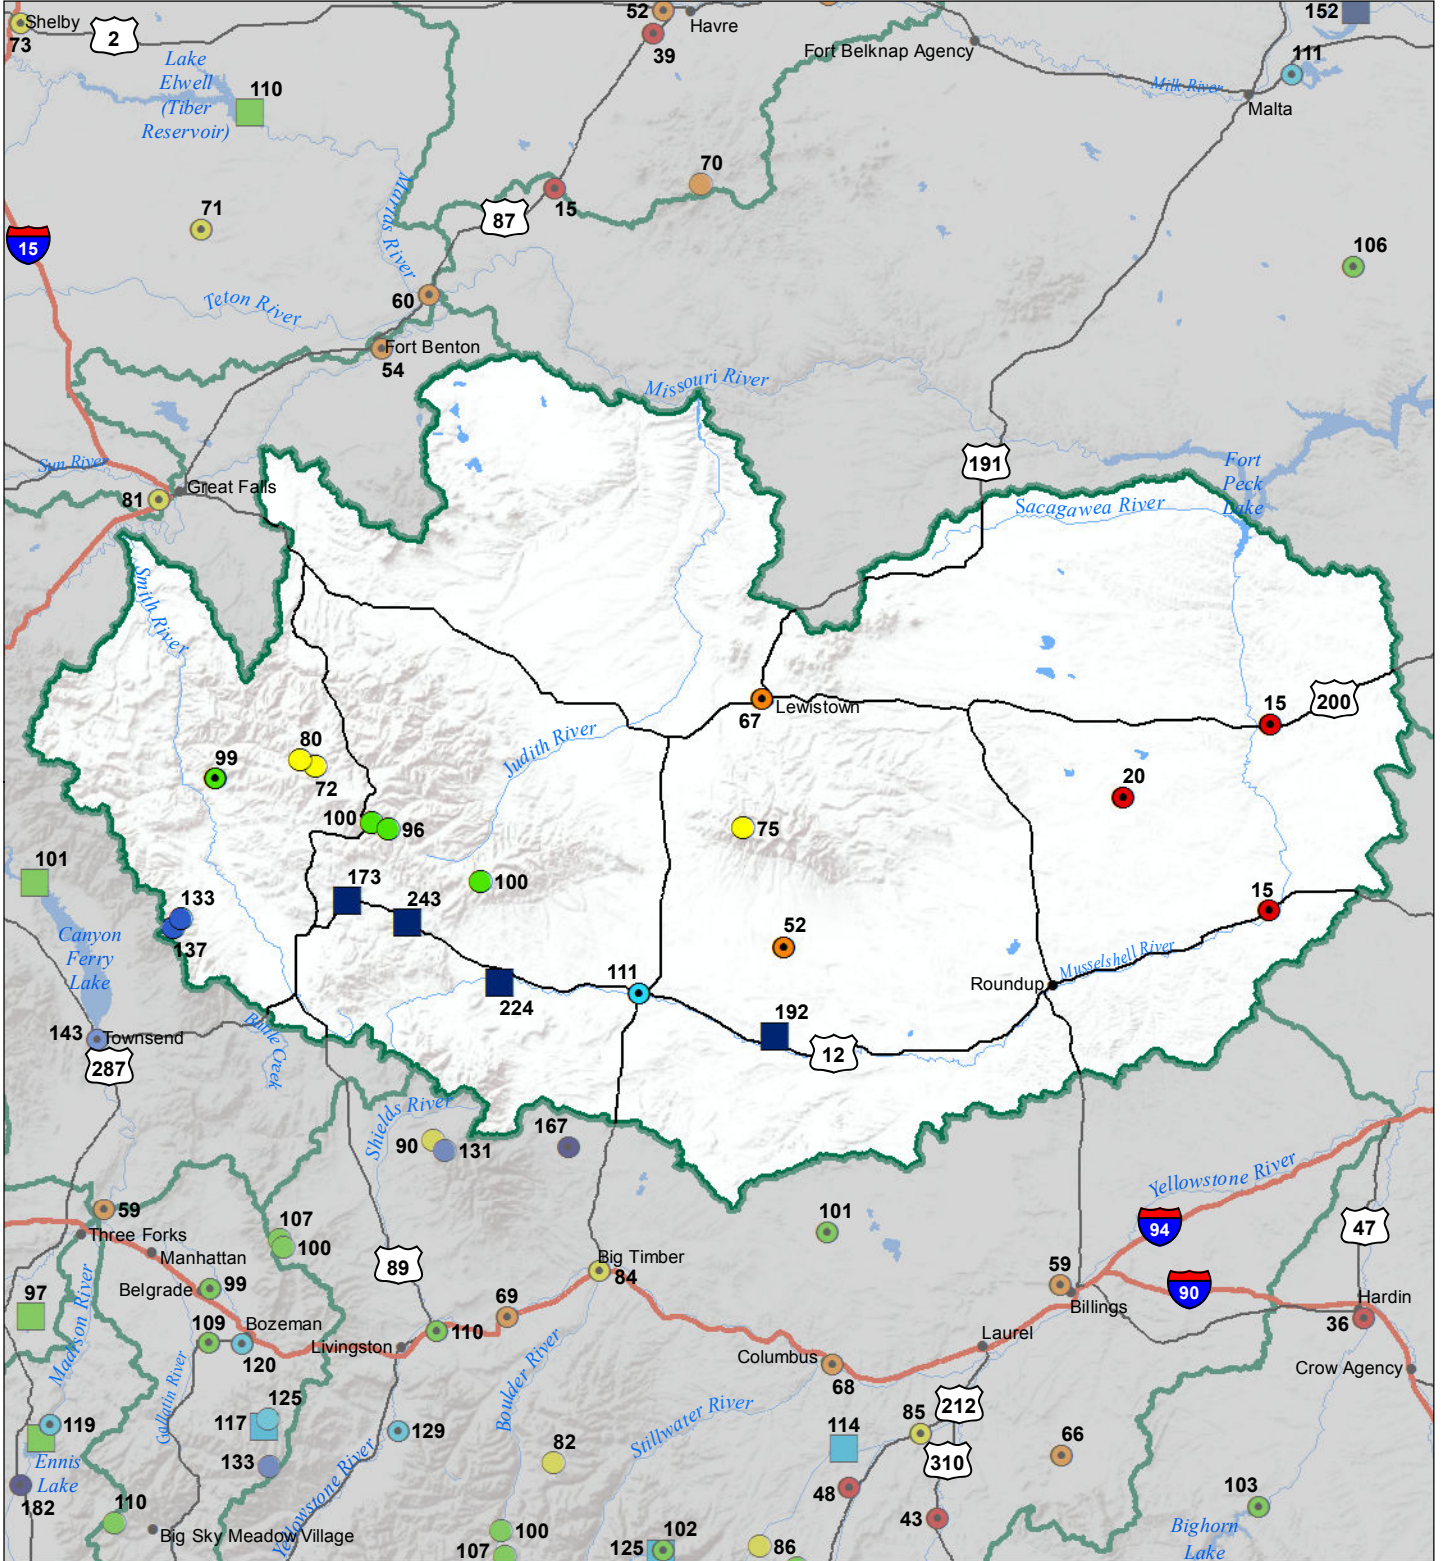

# Smith-Judith-Musselshell River Basin Monthly Precipitation and Reservoir Levels Percentage of Normal November 1, 2018 (October 1, 2018 - November 1, 2018)

### Precipitation Percent of Normal

#### SNOTEL

- > 150%
- 131 - 150%
- 111 - 130%
- 91 - 110%
- 71 - 90%
- 51 - 70%
- 1 - 50%