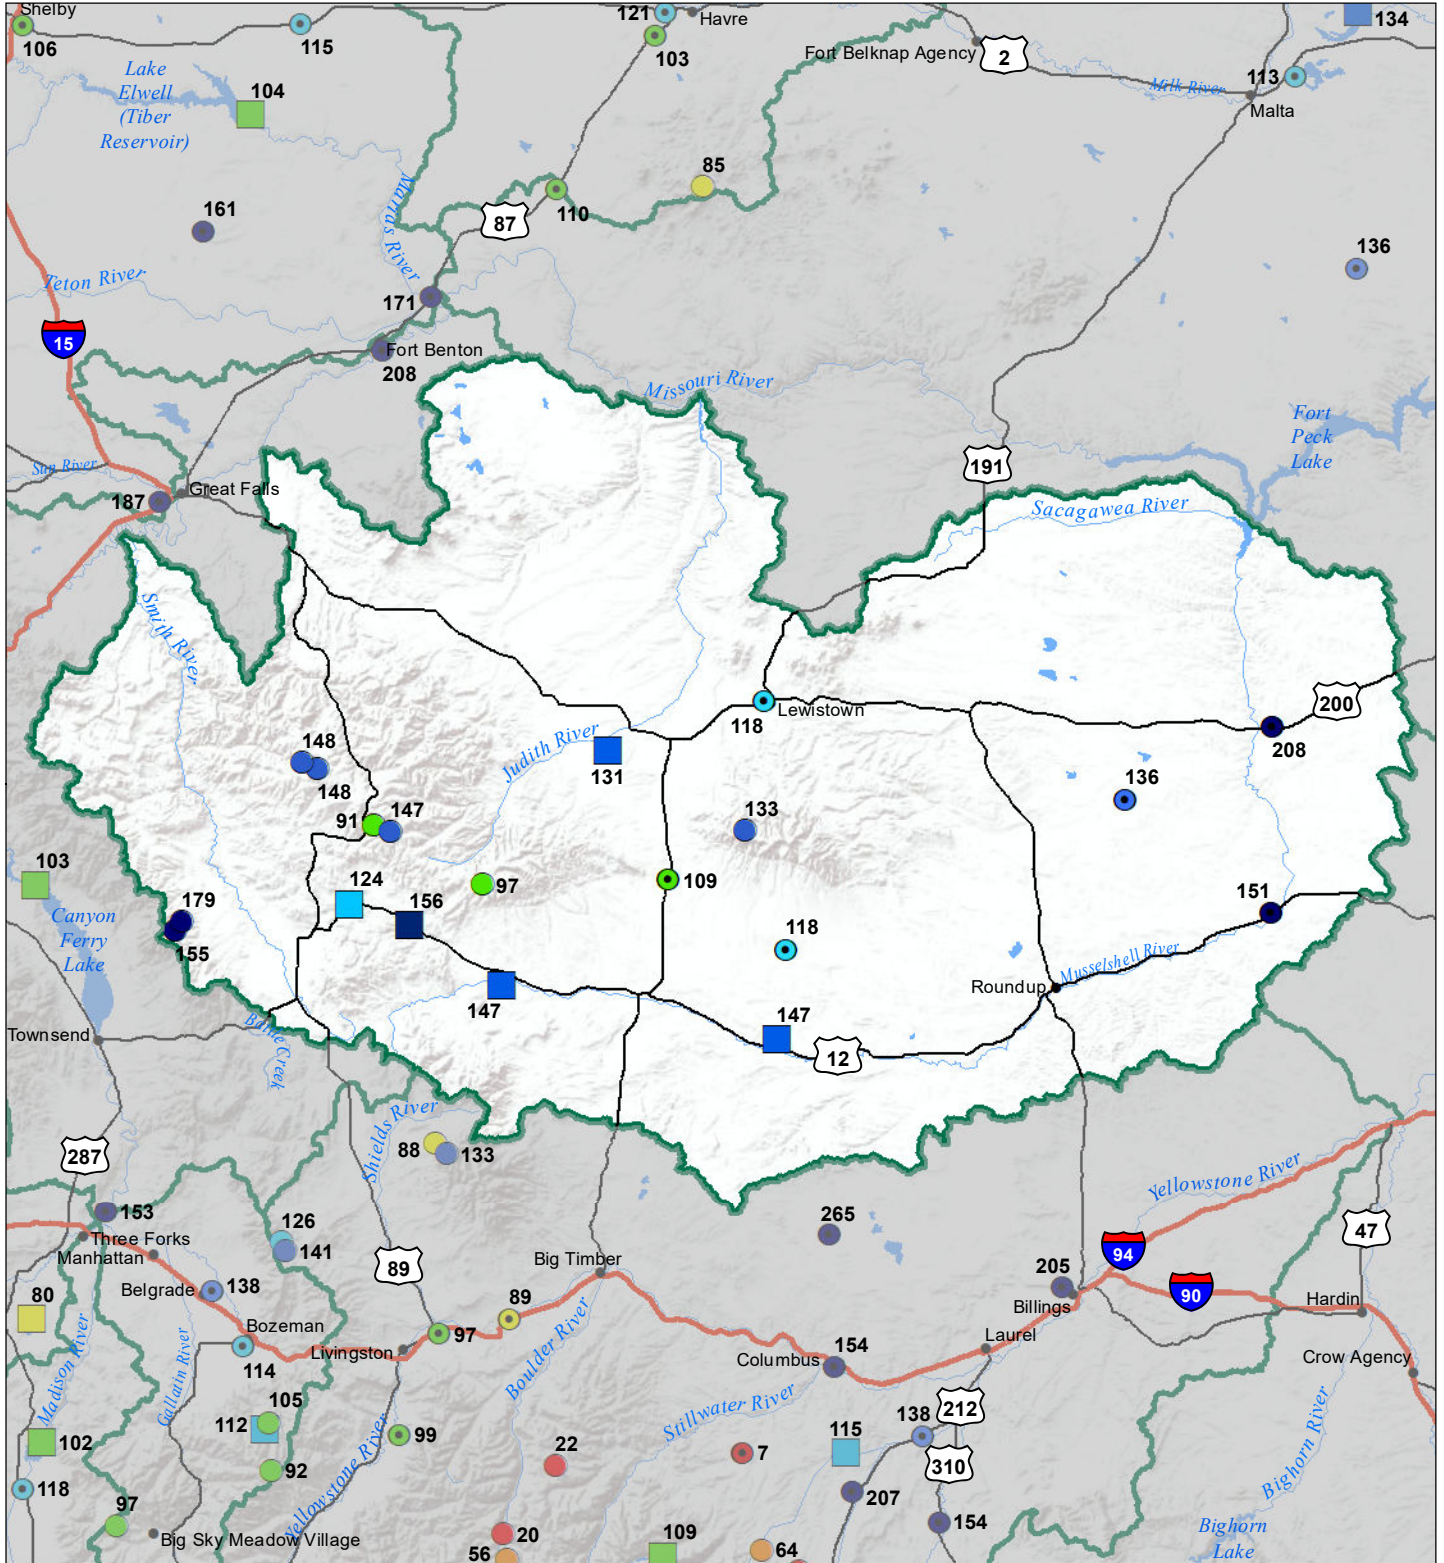

Smith-Judith-Musselshell River Basin Monthly Precipitation and Reservoir Levels Percentage of Normal July 1, 2020 (June 1, 2020 - July 1, 2020)

Precipitation Percent of Normal

SNOTEL

- > 150%
- 131 - 150%
- 111 - 130%
- 91 - 110%
- 71 - 90%
- 51 - 70%
- 1 - 50%

COOP/ACIS

- > 150%
- 131 - 150%
- 111 - 130%
- 91 - 110%
- 71 - 90%
- 51 - 70%
- 1 - 50%

Reservoirs Percent of Normal

- > 150%
- 131 - 150%
- 111 - 130%
- 91 - 110%
- 71 - 90%
- 51 - 70%
- 1 - 50%