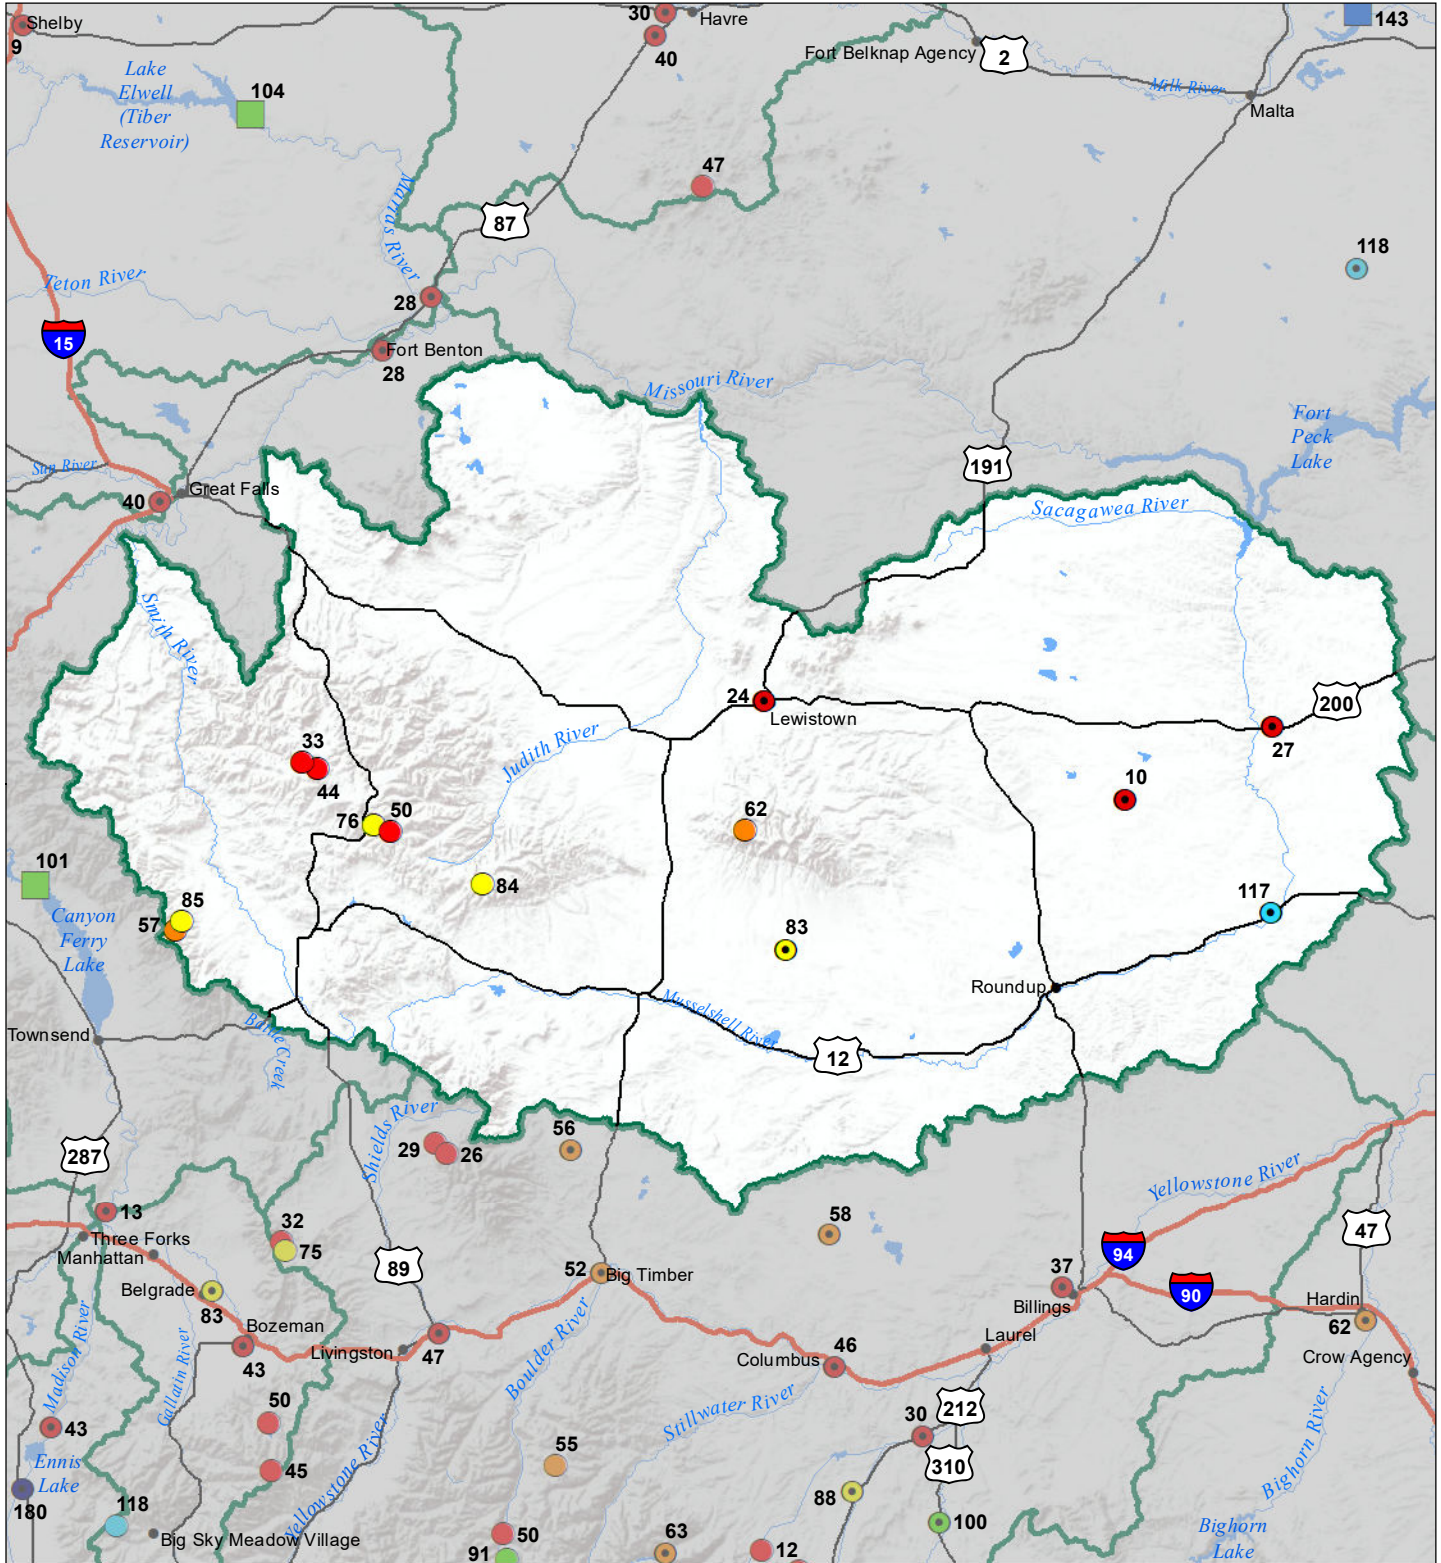

Smith-Judith-Musselshell River Basin Monthly Precipitation and Reservoir Levels Percentage of Normal August 1, 2020 (July 1, 2020 - August 1, 2020)

Precipitation Percent of Normal

SNOTEL

- > 150%
- 131 - 150%
- 111 - 130%
- 91 - 110%

COOP/ACIS

- > 150%
- 131 - 150%
- 111 - 130%
- 91 - 110%

- 71 - 90%
- 51 - 70%
- 1 - 50%

- 71 - 90%
- 51 - 70%
- 1 - 50%

Reservoirs Percent of Normal

- > 150%
- 131 - 150%
- 111 - 130%
- 91 - 110%
- 71 - 90%
- 51 - 70%
- 51 - 70%
- 1 - 50%