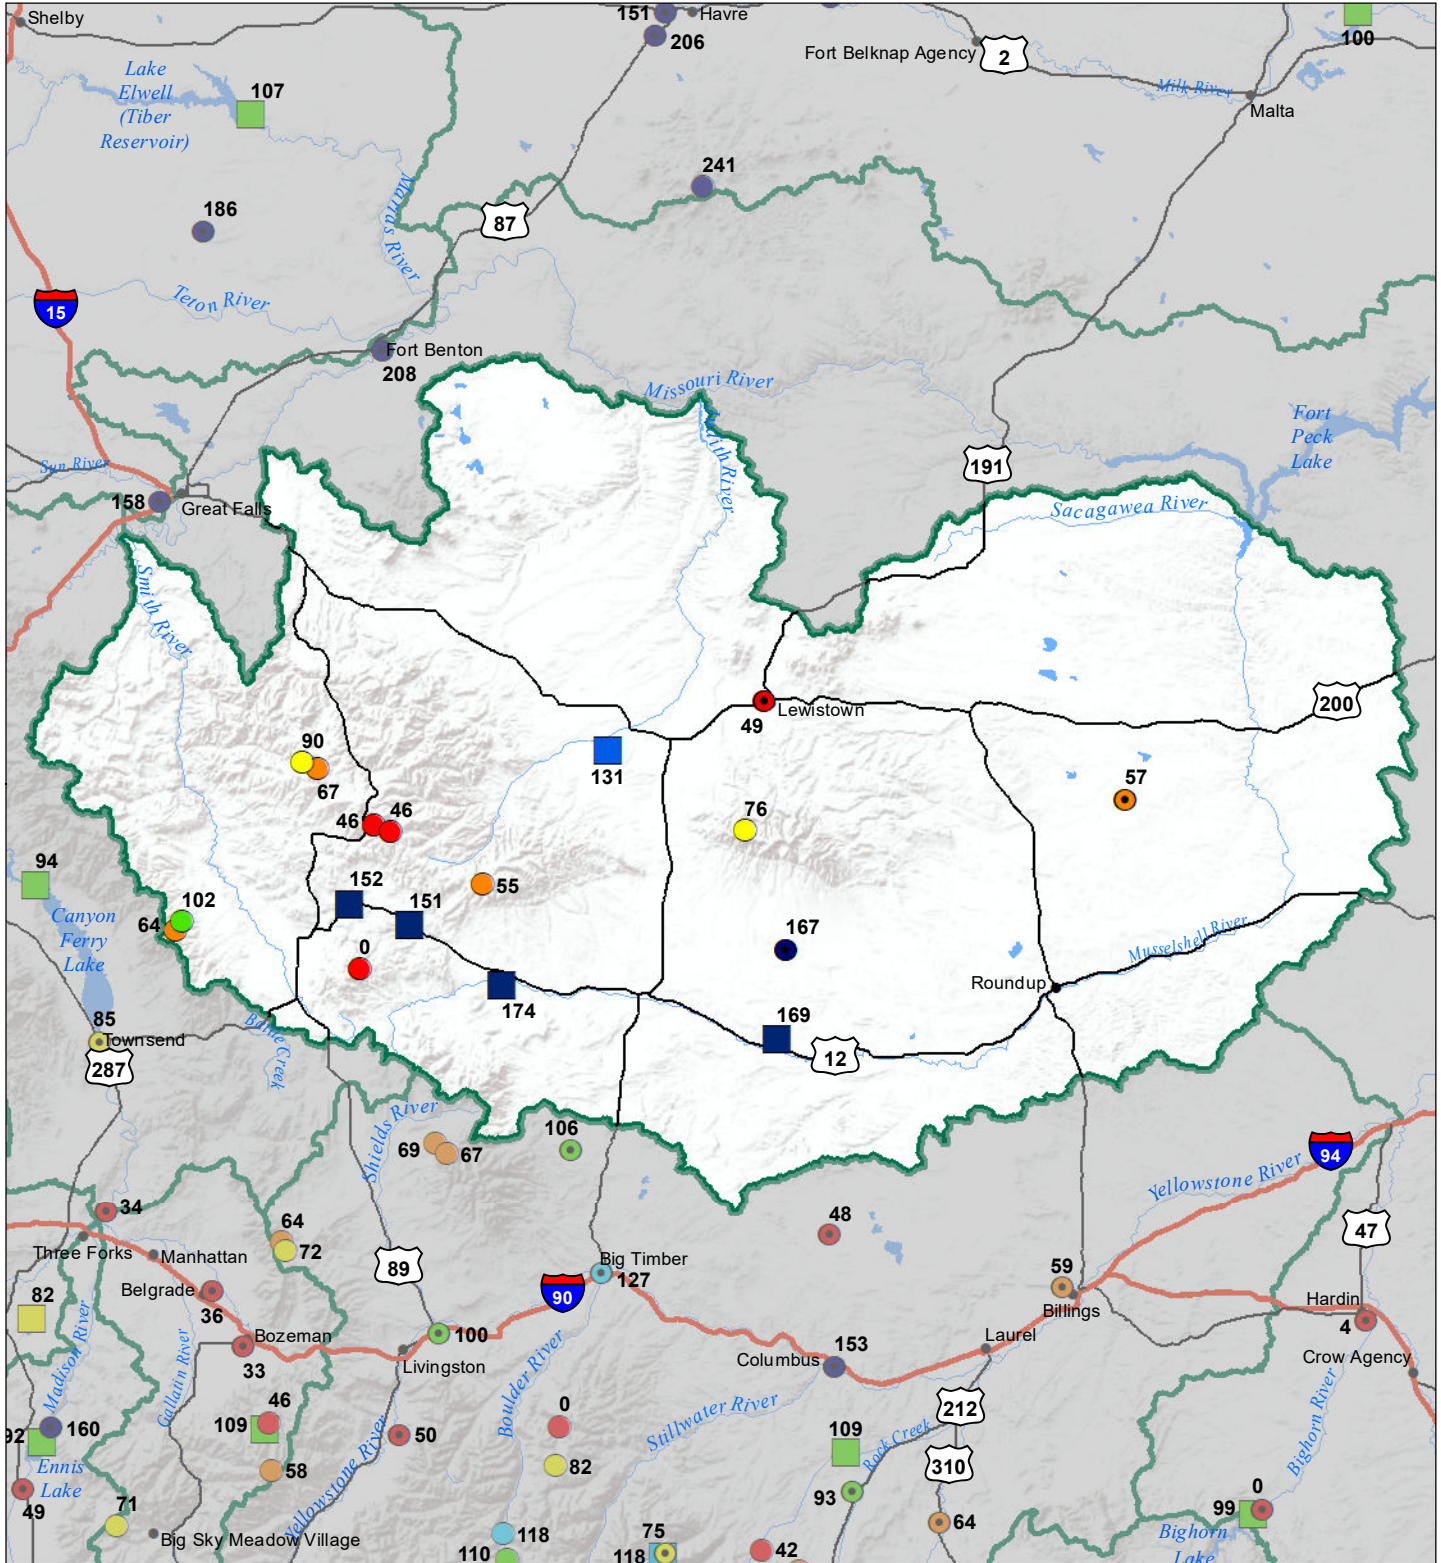

# Smith-Judith-Musselshell River Basin Monthly Precipitation and Reservoir Levels Percentage of Normal December 1, 2020 (November 1, 2020 - December 1, 2020)

### Precipitation Percent of Normal

#### SNOTEL

- > 150%
- 131 - 150%
- 111 - 130%
- 91 - 110%
- 71 - 90%
- 51 - 70%
- 1 - 50%

#### COOP/ACIS

- > 150%
- 131 - 150%
- 111 - 130%
- 91 - 110%
- 71 - 90%
- 51 - 70%
- 1 - 50%