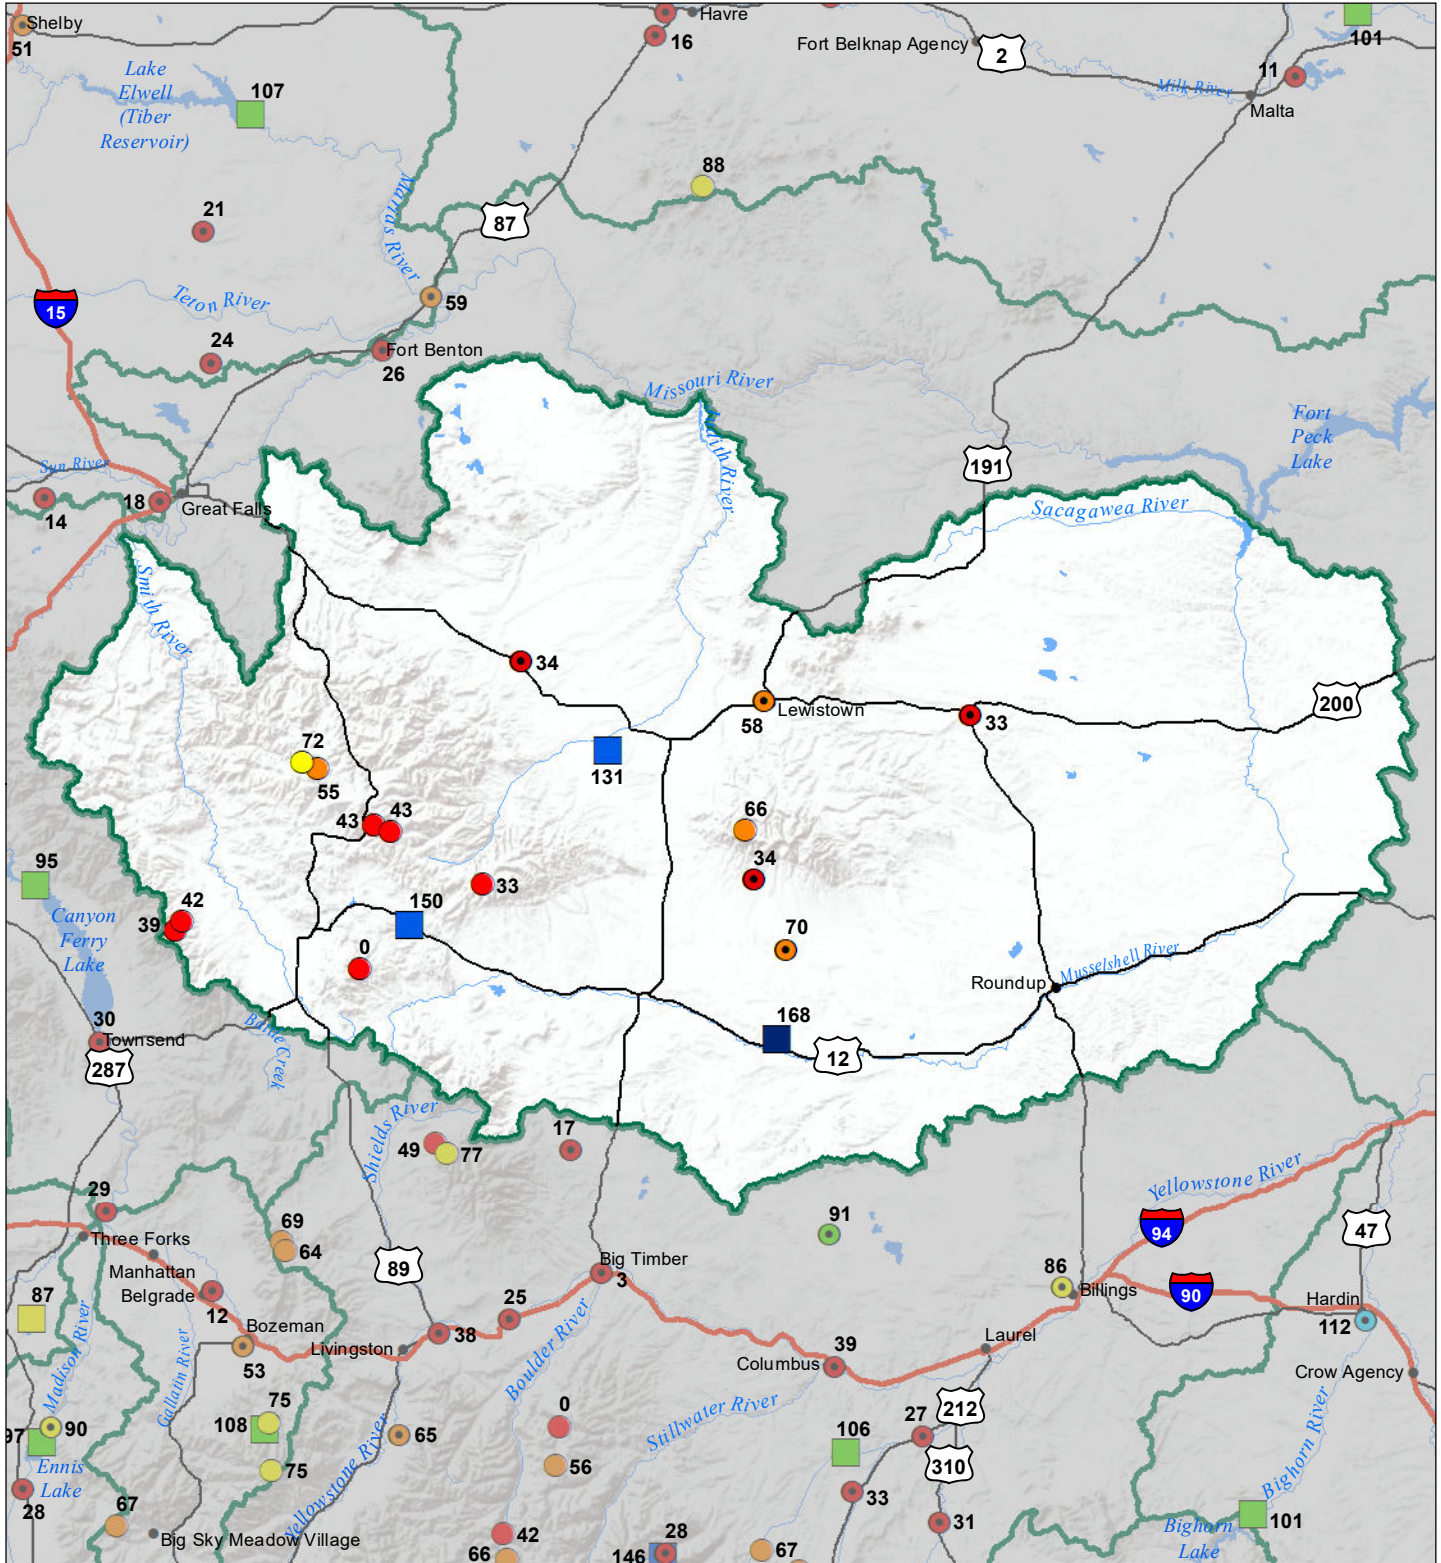

Smith-Judith-Musselshell River Basin Monthly Precipitation and Reservoir Levels Percentage of Normal January 1, 2021 (December 1, 2020 - January 1, 2021)

Precipitation Percent of Normal

SNOTEL

- > 150%
- 131 - 150%
- 111 - 130%
- 91 - 110%
- 71 - 90%
- 51 - 70%
- 1 - 50%

COOP/ACIS

- > 150%
- 131 - 150%
- 111 - 130%
- 91 - 110%
- 71 - 90%
- 51 - 70%
- 1 - 50%

Reservoirs Percent of Normal

- > 150%
- 131 - 150%
- 111 - 130%
- 91 - 110%
- 71 - 90%
- 51 - 70%
- 1 - 50%