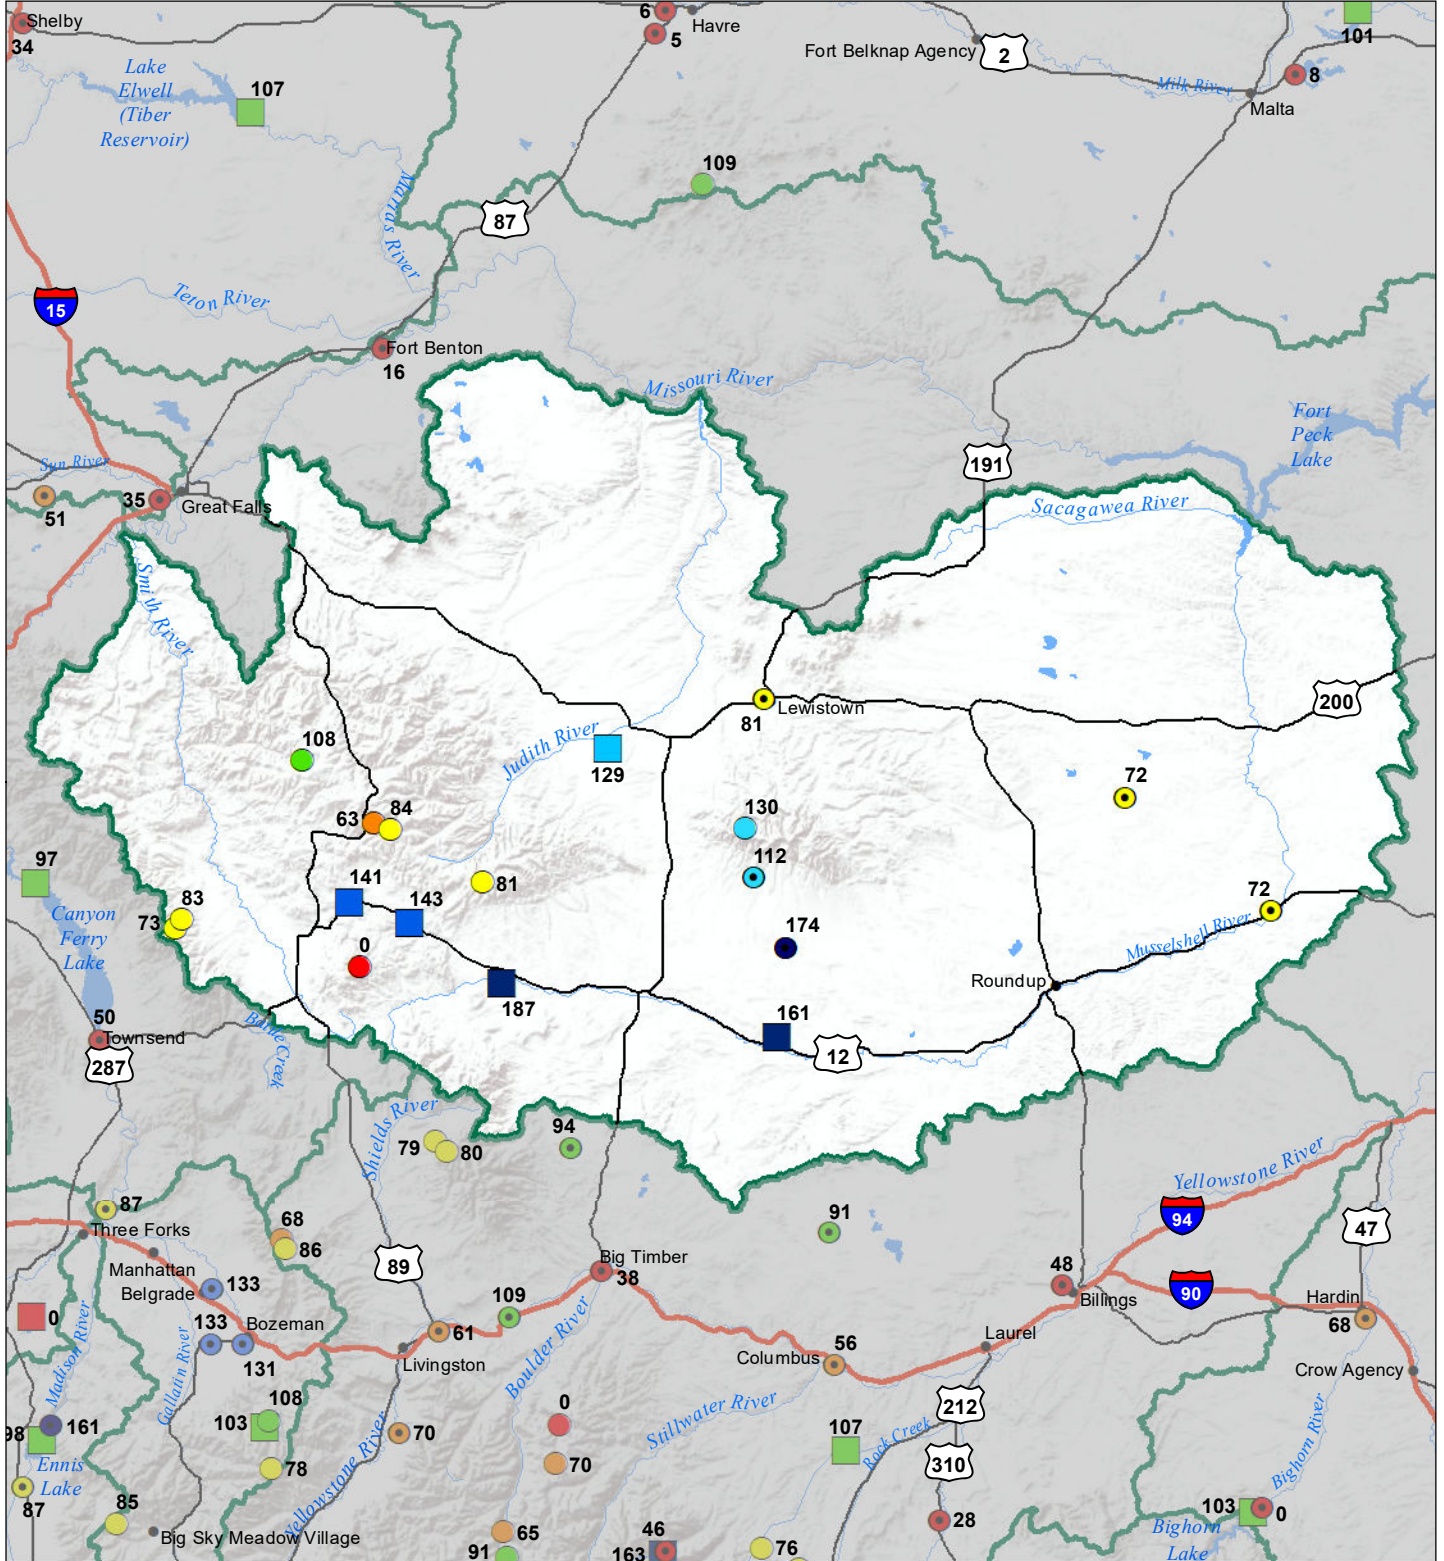

# Smith-Judith-Musselshell River Basin Monthly Precipitation and Reservoir Levels Percentage of Normal February 1, 2021 (January 1, 2021 - February 1, 2021)

### Precipitation Percent of Normal

#### SNOTEL

- > 150%
- 131 - 150%
- 111 - 130%
- 91 - 110%
- 71 - 90%
- 51 - 70%
- 1 - 50%

#### COOP/ACIS

- > 150%
- 131 - 150%
- 111 - 130%
- 91 - 110%
- 71 - 90%
- 51 - 70%
- 1 - 50%