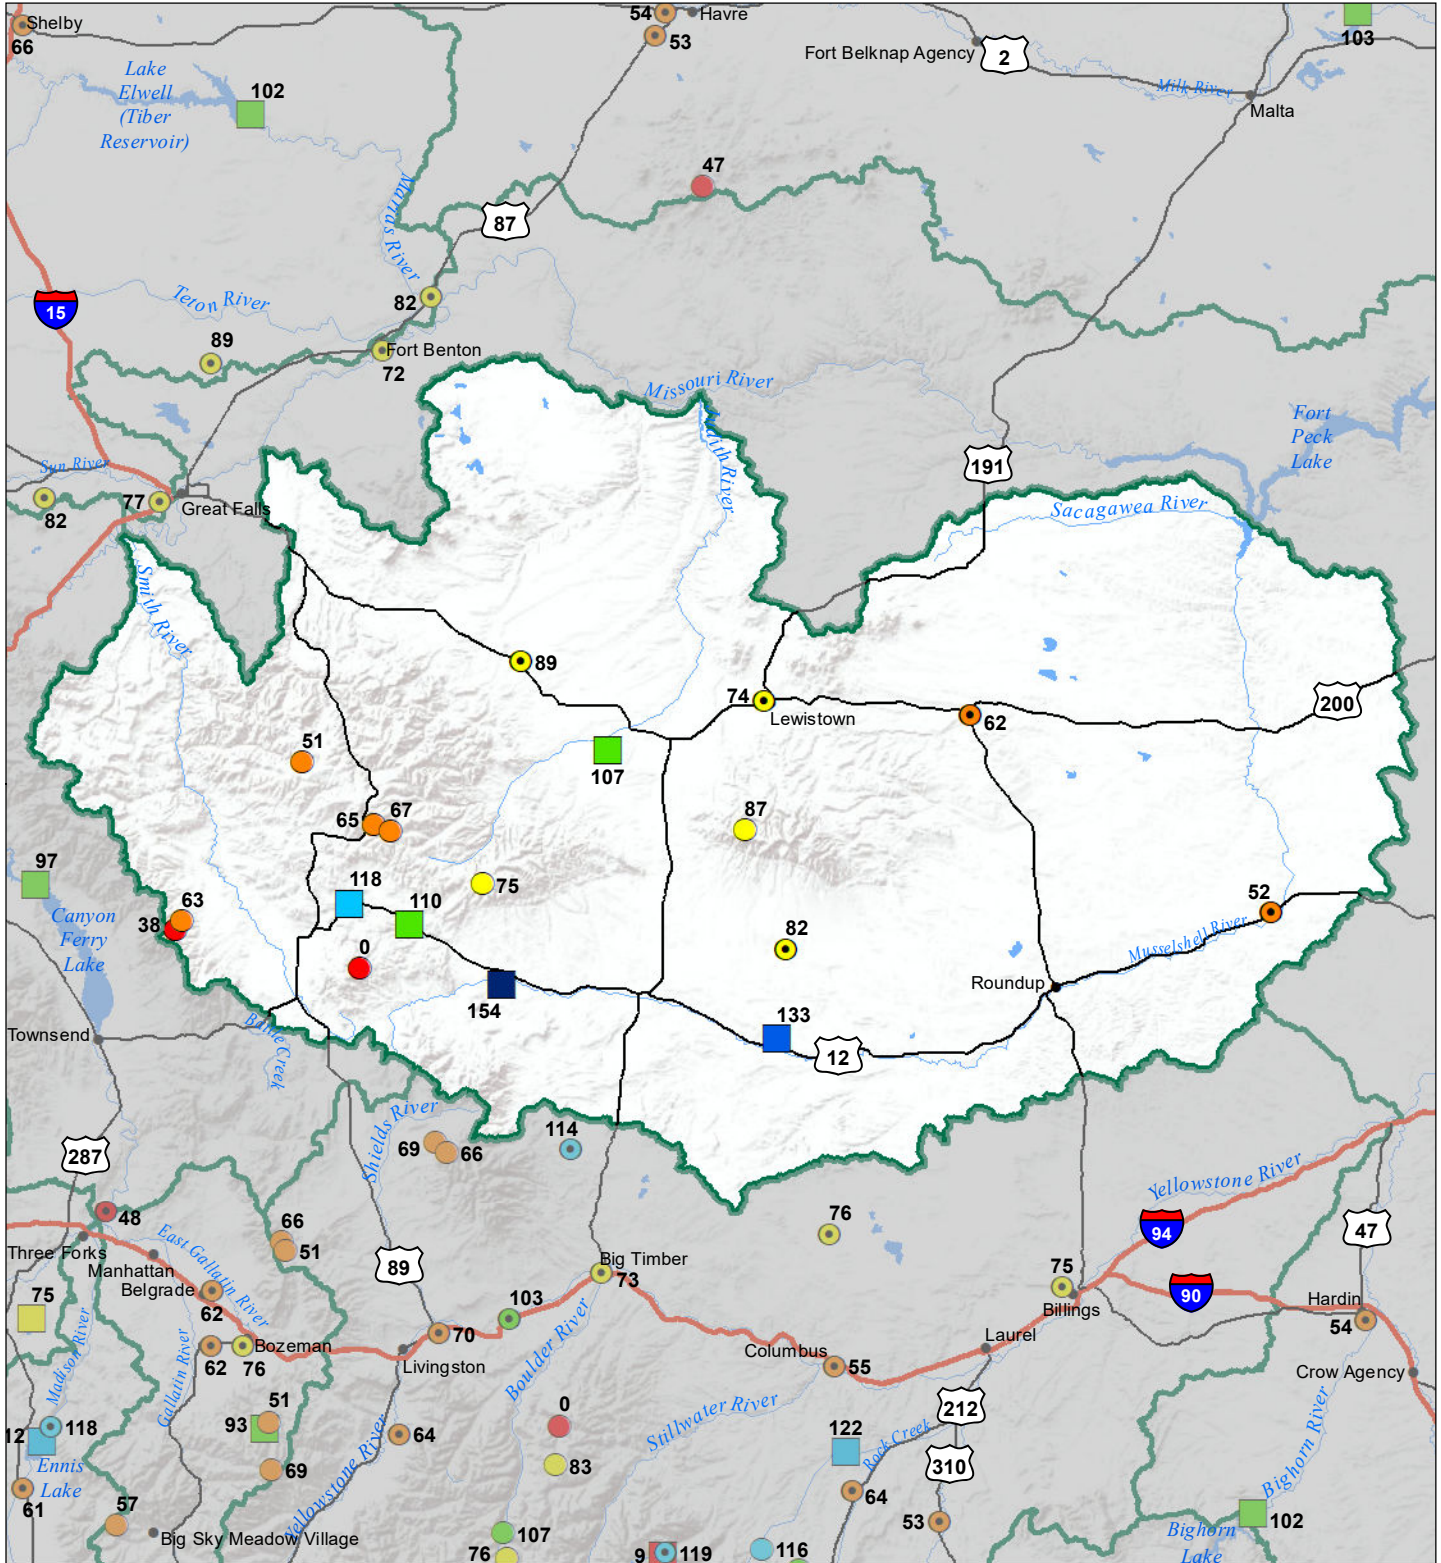

# Smith-Judith-Musselshell River Basin Monthly Precipitation and Reservoir Levels Percentage of Normal May 1, 2021 (April 1, 2021 - May 1, 2021)

### Precipitation Percent of Normal

#### SNOTEL

- > 150%
- 131 - 150%
- 111 - 130%
- 91 - 110%
- 71 - 90%
- 51 - 70%
- 1 - 50%

#### COOP/ACIS

- > 150%
- 131 - 150%
- 111 - 130%
- 91 - 110%
- 71 - 90%
- 51 - 70%
- 1 - 50%