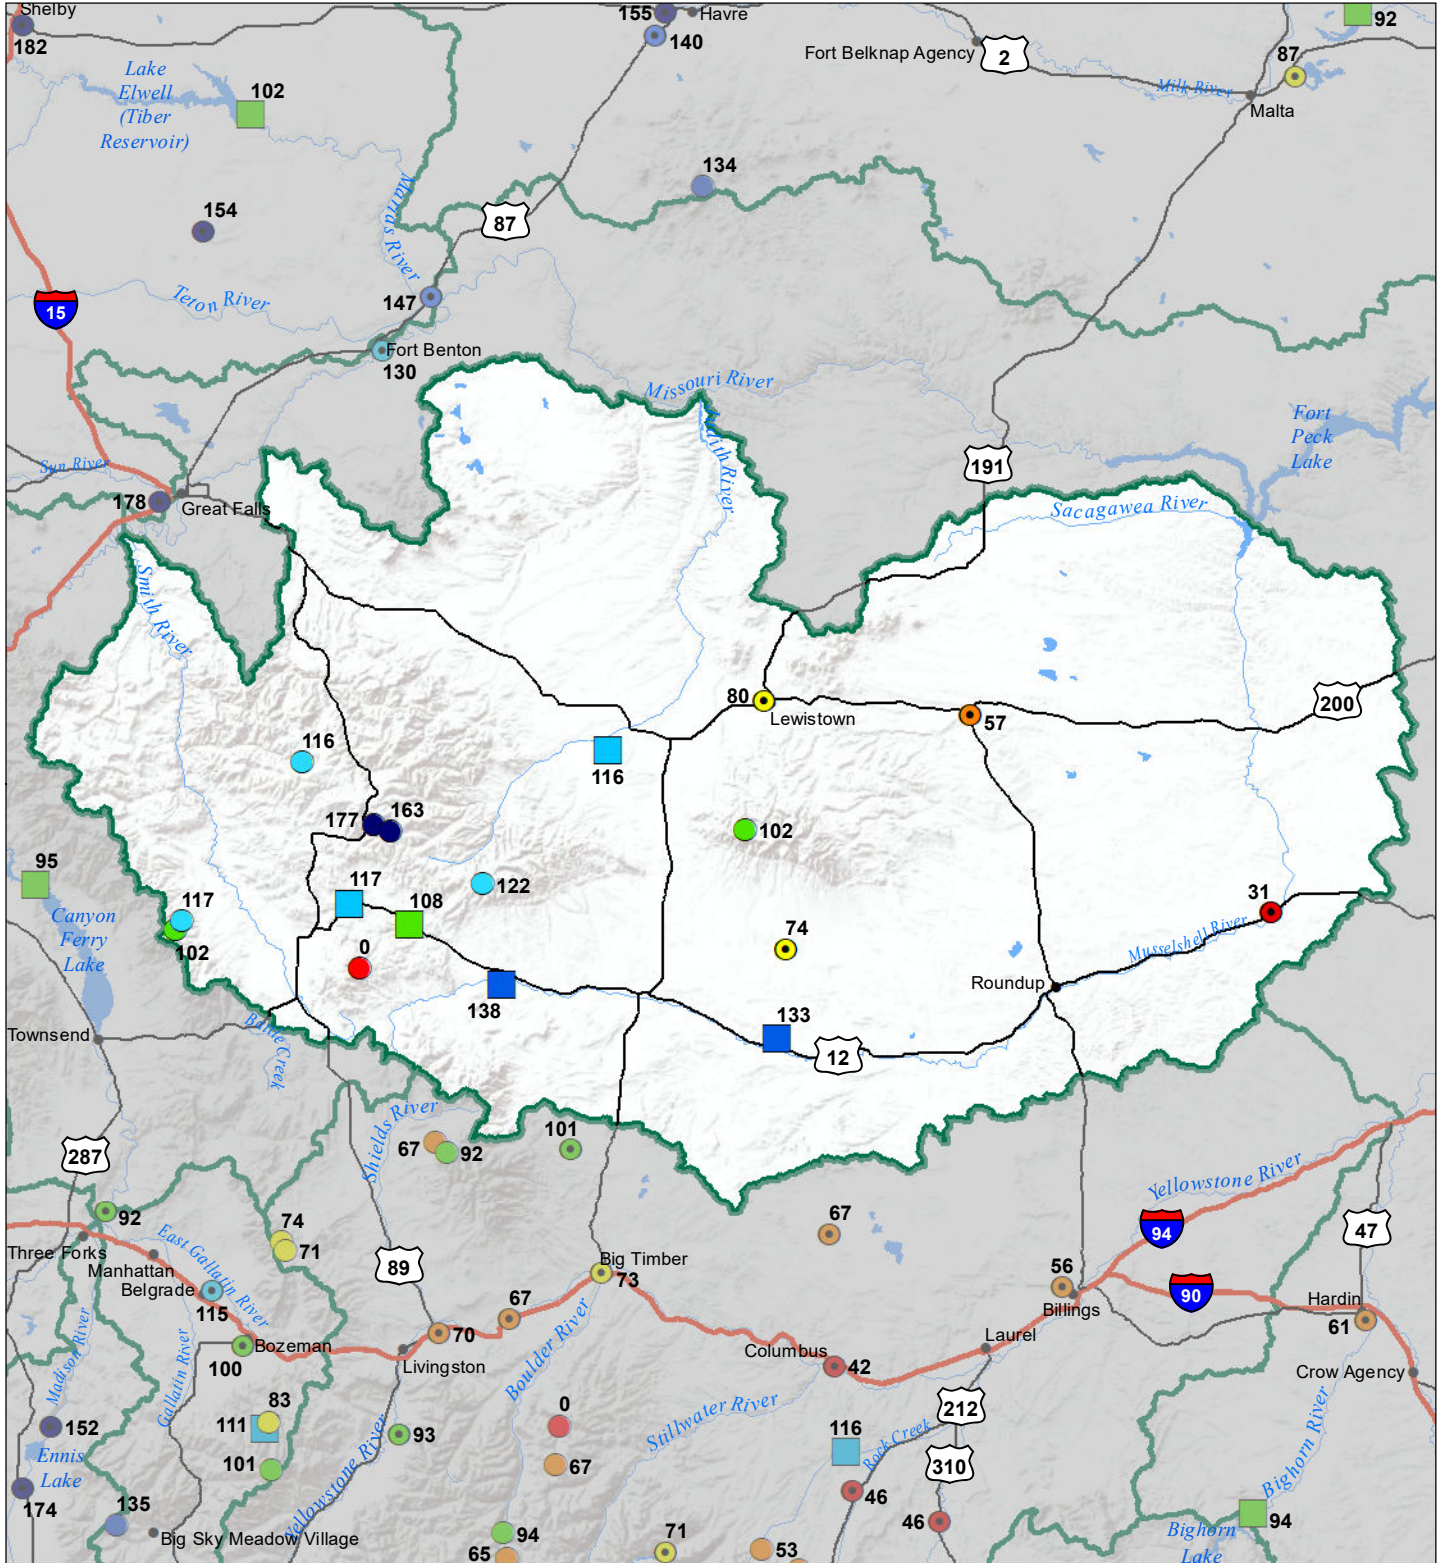

# Smith-Judith-Musselshell River Basin Monthly Precipitation and Reservoir Levels Percentage of Normal June 1, 2021 (May 1, 2021 - June 1, 2021)

### Precipitation Percent of Normal

#### SNOTEL

- > 150%
- 131 - 150%
- 111 - 130%
- 91 - 110%
- 71 - 90%
- 51 - 70%
- 1 - 50%