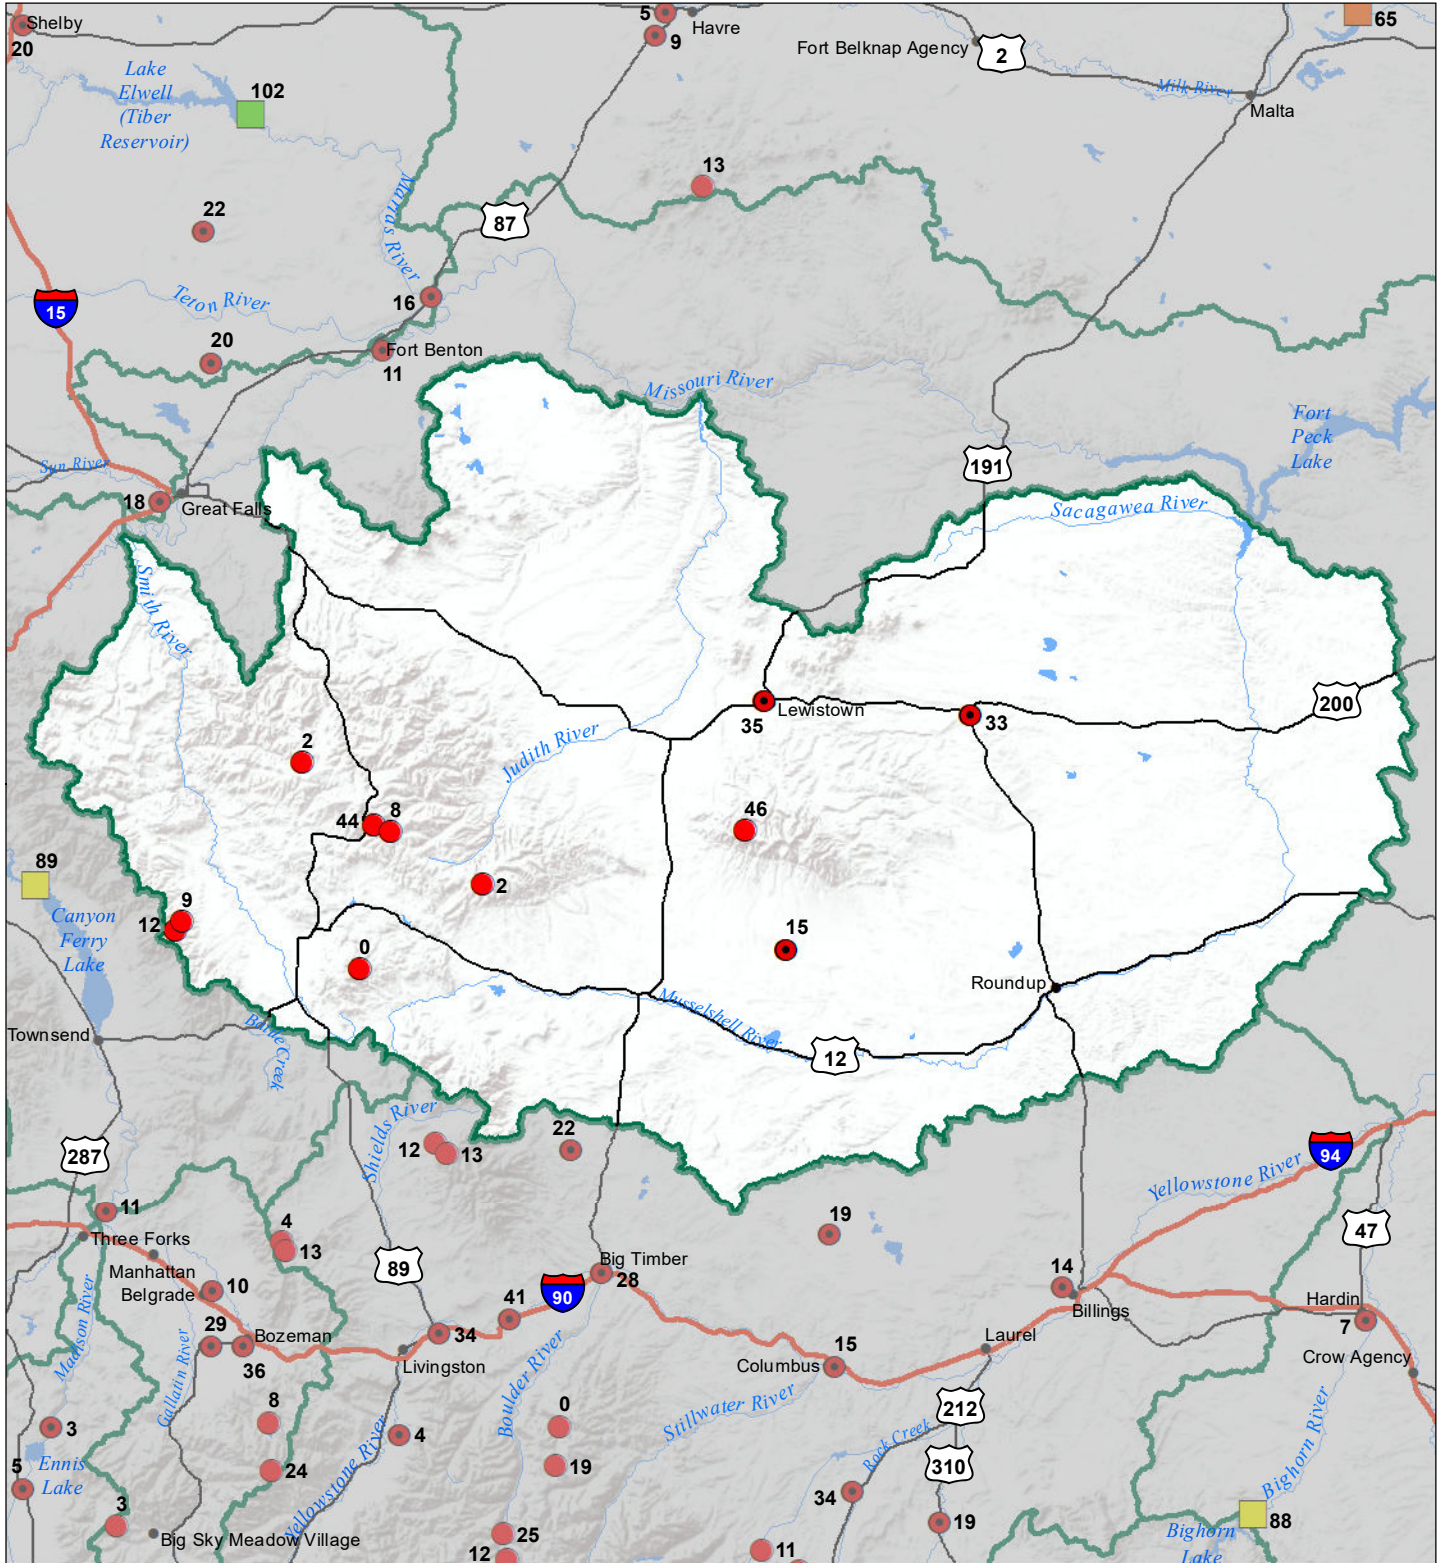

Smith-Judith-Musselshell River Basin Monthly Precipitation and Reservoir Levels Percentage of Normal July 1, 2021 (June 1, 2021 - July 1, 2021)

Precipitation Percent of Normal

SNOTEL

- > 150%
- 131 - 150%
- 111 - 130%
- 91 - 110%
- 71 - 90%
- 51 - 70%
- 1 - 50%

COOP/ACIS

- > 150%
- 131 - 150%
- 111 - 130%
- 91 - 110%
- 71 - 90%
- 51 - 70%
- 1 - 50%

Reservoirs Percent of Normal

- > 150%
- 131 - 150%
- 111 - 130%
- 91 - 110%
- 71 - 90%
- 51 - 70%
- 1 - 50%