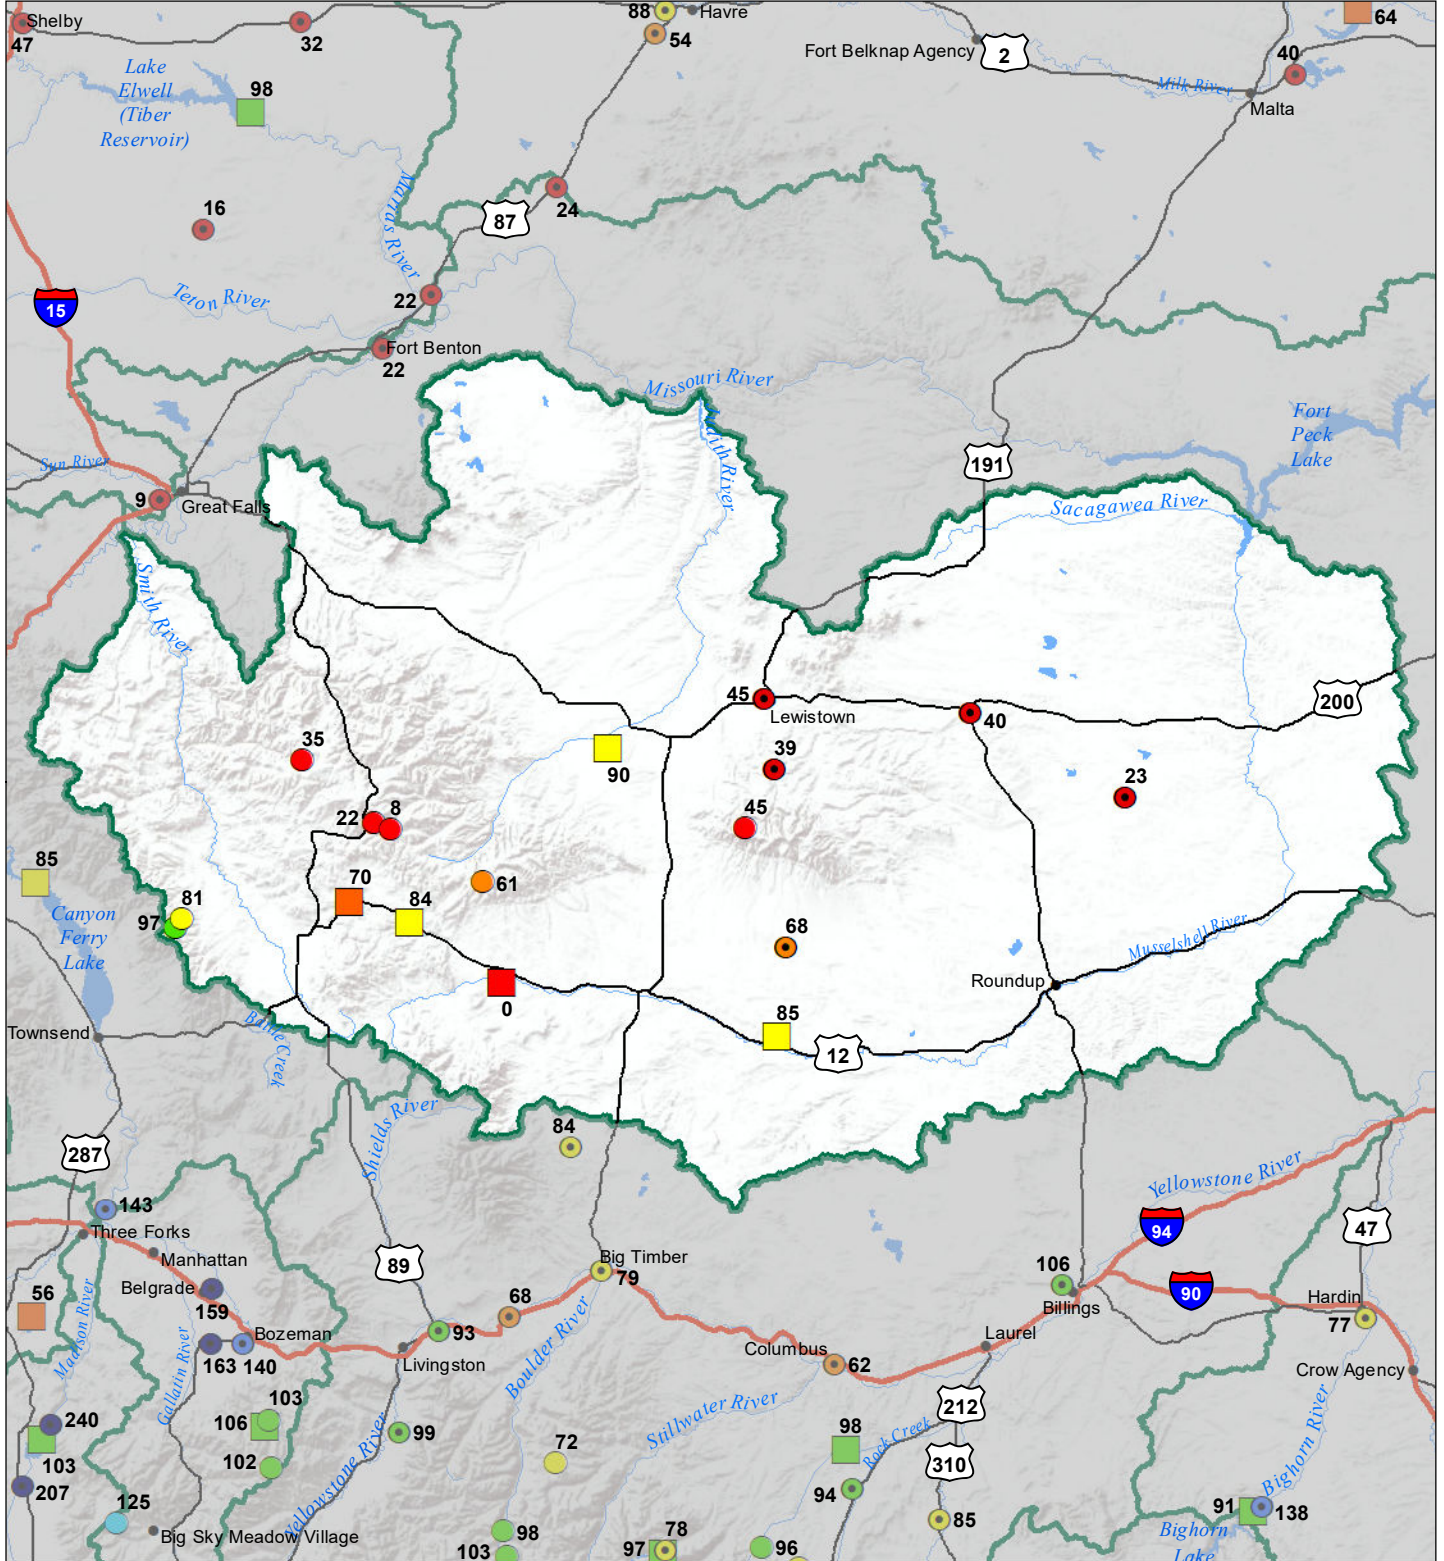

Smith-Judith-Musselshell River Basin Monthly Precipitation and Reservoir Levels Percentage of Normal November 1, 2021 (October 1, 2021 - November 1, 2021)

Precipitation Percent of Normal

SNOTEL

- > 150%
- 131 - 150%
- 111 - 130%
- 91 - 110%
- 71 - 90%
- 51 - 70%
- 1 - 50%

COOP/ACIS

- > 150%
- 131 - 150%
- 111 - 130%
- 91 - 110%
- 71 - 90%
- 51 - 70%
- 1 - 50%

Reservoirs Percent of Normal

- > 150%
- 131 - 150%
- 111 - 130%
- 91 - 110%
- 71 - 90%
- 51 - 70%
- 1 - 50%