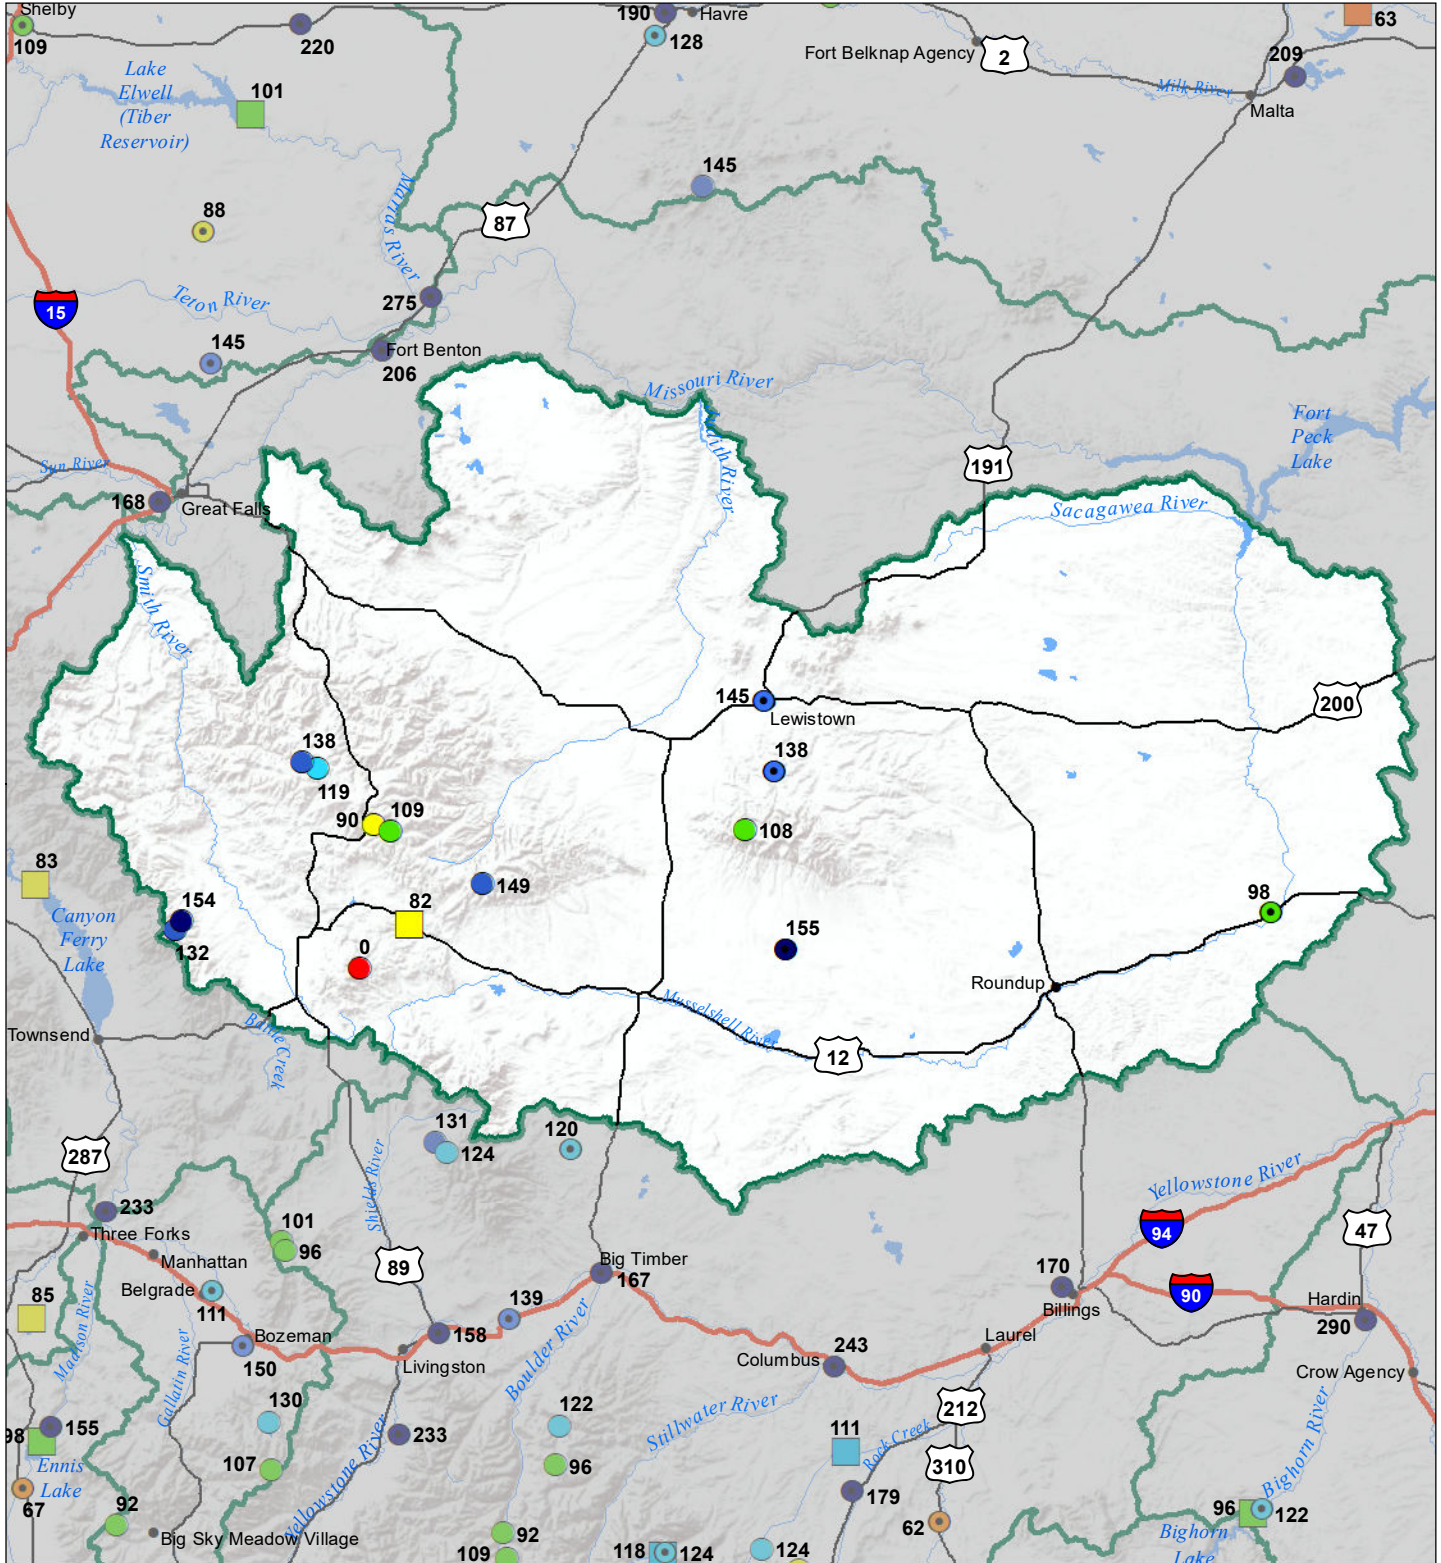

Smith-Judith-Musselshell River Basin Monthly Precipitation and Reservoir Levels Percentage of Normal January 1, 2022 (December 1, 2021 - January 1, 2022)

Precipitation Percent of Normal

SNOTEL

- > 150%
- 131 - 150%
- 111 - 130%
- 91 - 110%
- 71 - 90%
- 51 - 70%
- 1 - 50%

COOP/ACIS

- > 150%
- 131 - 150%
- 111 - 130%
- 91 - 110%
- 71 - 90%
- 51 - 70%
- 1 - 50%

Reservoirs Percent of Normal

- > 150%
- 131 - 150%
- 111 - 130%
- 91 - 110%
- 71 - 90%
- 51 - 70%
- 1 - 50%